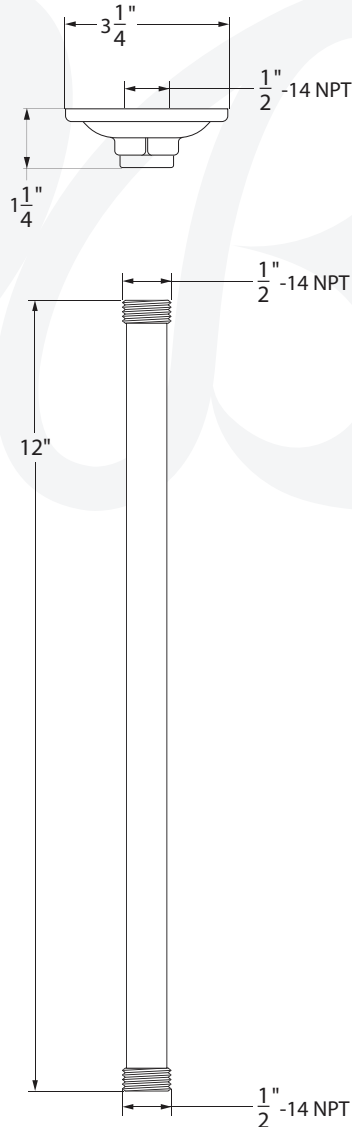

P1028101, P1028129, P1028103, P1028113, P1028114 - Shower Arm

Description

- 12" Ceiling mounted shower arm
- Solid brass construction
- 1/2" FIP Connection

Colors / Finishes

- P1028101 - Chrome
- P1028129 - Satin Nickel
- P1028103 - Antique Bronze
- P1028113 - PVD Polished Brass
- P1028114 - PVD Polished Nickel

Item Number	Type	Version	Date
P1028101, P1028129, P1028103, P1028113, P1028114	Shower Arm	D	07/29/2005