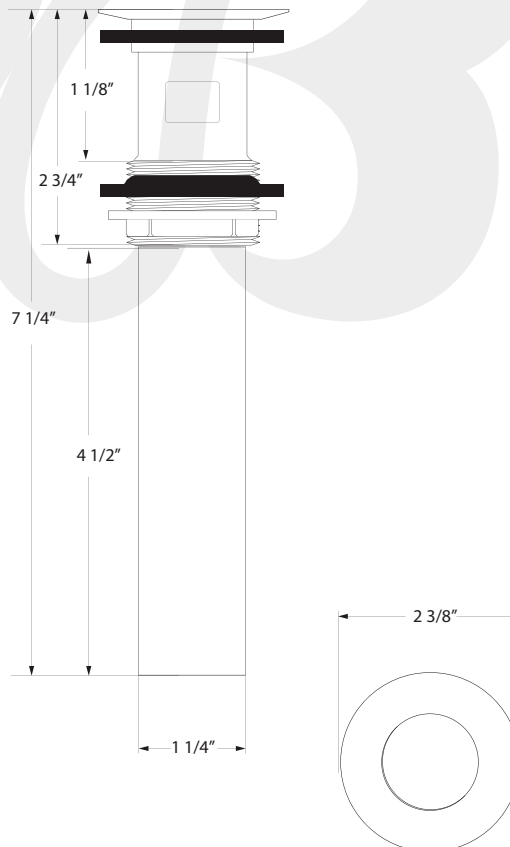

P0612101, P0612102

Description

- Push style brass pop-up drain assembly
- With Overflow
- All brass tail piece

Standards

- Complies with UPC/cUPC

Colors / Finishes

- P0612101 - Chrome
- P0612102 - PVD Satin Nickel

Item Number	Type	Date
P0612101, P0612102	Accessories	4-25-2018