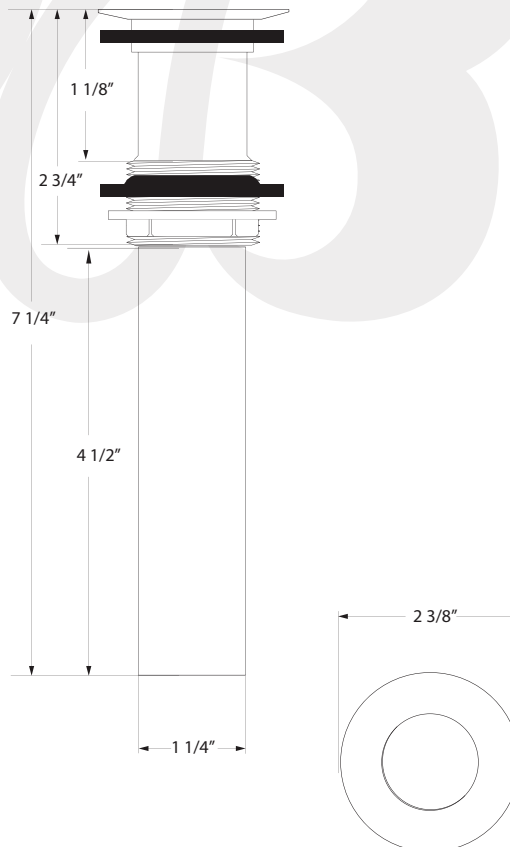

**P0612101-1, P0612102-1**

**Description**

- Push style brass pop-up drain assembly
- With Overflow
- All brass tail piece

**Standards**

- Complies with UPC/cUPC

**Colors / Finishes**

- P0612101-1 - Chrome
- P0612102-1 - PVD Satin Nickel

Item Number	Type	Date
P0612101-1, P0612102-1	Accessories	4-25-2018