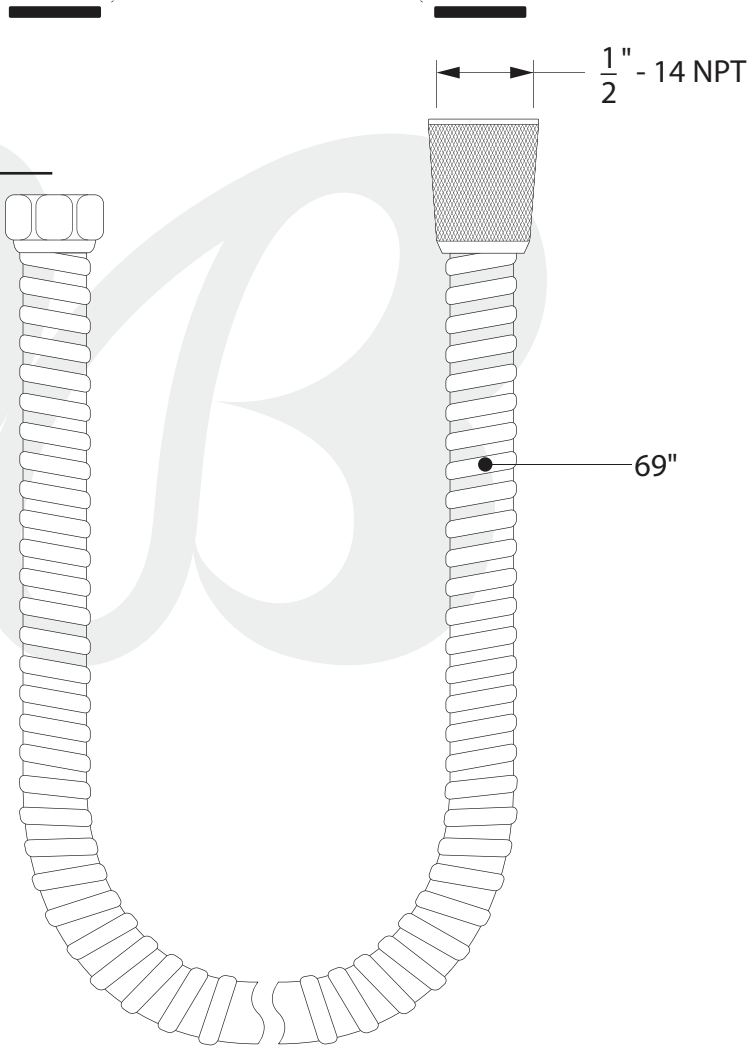

P0341401, P0341429, P0341403, P0341413, P0341414 - 69" Shower Hose

Description

- 69" Metal Shower Hose
- Spiral construction
- Cone nut with o-ring design
- Standard 1/2" Connections

Standards

- Complies with IAPMO UPC/cUPC

Rubber Washer

Colors / Finishes

- P0341401 - Chrome
- P0341429 - Satin Nickel
- P0341403 - Antique Bronze
- P0341413 - PVD Polished Brass
- P0341414 - PVD Polished Nickel

Item Number	Type	Date
P0341401, P0341429, P0341403, P0341413, P0341414	Accessories	12/21/2015