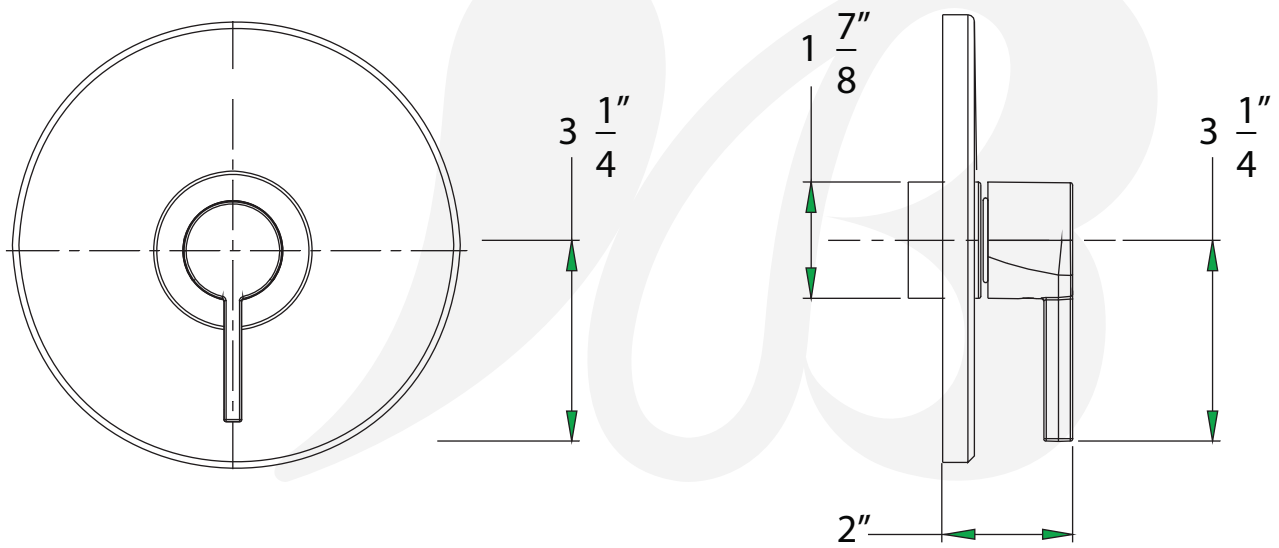

**P0223101, P0223102 - Shower Valve Trim**

**Description**

- Shower trim assembly
- Metal lever handle
- VALVE SOLD SEPARATELY

**Standards**

- ADA Accessibility Guidelines for Buildings and Facilities - 4.27.4 Controls and Mechanisms

• P0223101

**Colors / Finishes**

- P0223101 - Chrome
- P0223102 - PVD Satin Nickel

**BREAK DOWN  
Component Parts List**

10	CTST4101	1
9	CTCP0072	1
8	CTHZ0258	1
7	CTKP0102	1
6	CTST0230	2
5	CTWR0063	1
4	CTRR0123	1
3	CTCP0293	1
2	CTCB0670	1
1	CTCP0192	1
<b>NO.</b>	<b>Drawing No.</b>	<b>Quantity</b>