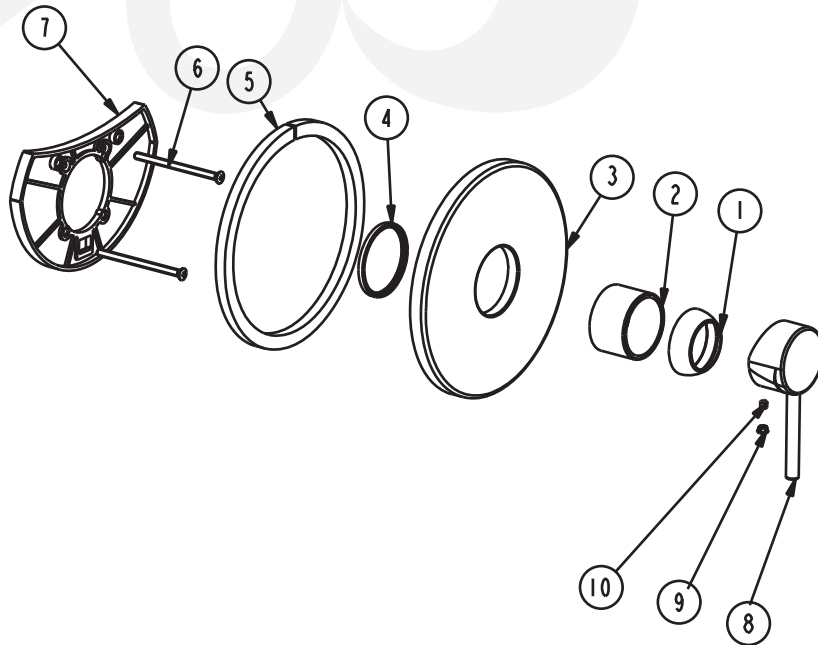

**P0223101, P0223102 - Shower Valve Trim**

**Description**

- Shower trim assembly
- Metal lever handle
- VALVE SOLD SEPARATELY

**Standards**

- ADA Accessibility Guidelines for Buildings and Facilities - 4.27.4 Controls and Mechanisms

• P0223101

**Colors / Finishes**

- P0223101 - Chrome
- P0223102 - PVD Satin Nickel

**BREAK DOWN  
Component Parts List**

10	CTST4101	1
9	CTCP0072	1
8	CTHZ0258	1
7	CTKP0102	1
6	CTST0230	2
5	CTWR0063	1
4	CTRR0123	1
3	CTCP0293	1
2	CTCB0670	1
1	CTCP0192	1
<b>NO.</b>	<b>Drawing No.</b>	<b>Quantity</b>

Item Number	Type	Date
P0223101, P0223102	Shower Only	11/18/2015