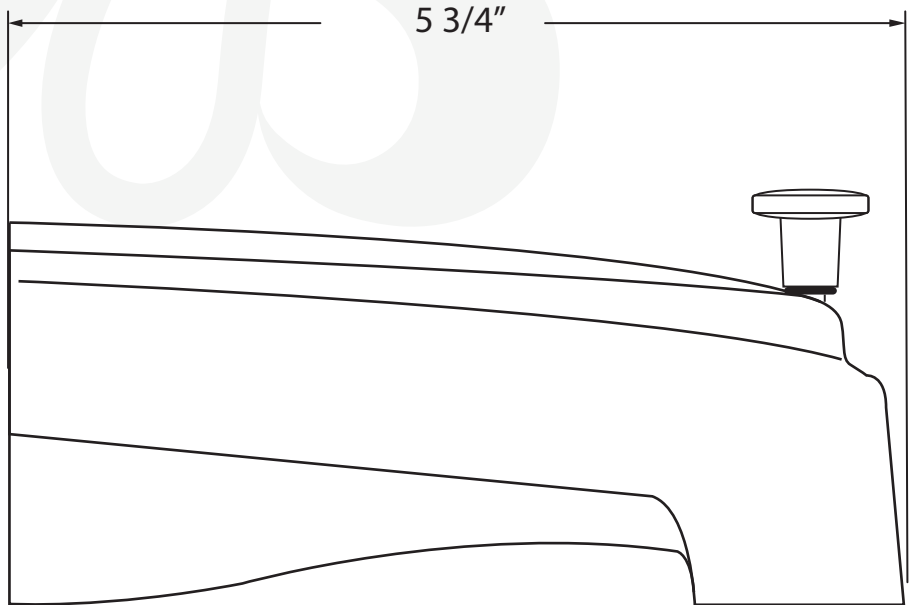

**P0129301, P0129329, P129303 - Tub Spout**

**Description**

- ABS spout with diverter
- Front diverter knob
- 1/2" connection
- CSA Certified
- cUPC Certified

**Colors / Finishes**

- P0129301 - Chrome
- P0129329 - Satin Nickel
- P0129303 - Antique Bronze