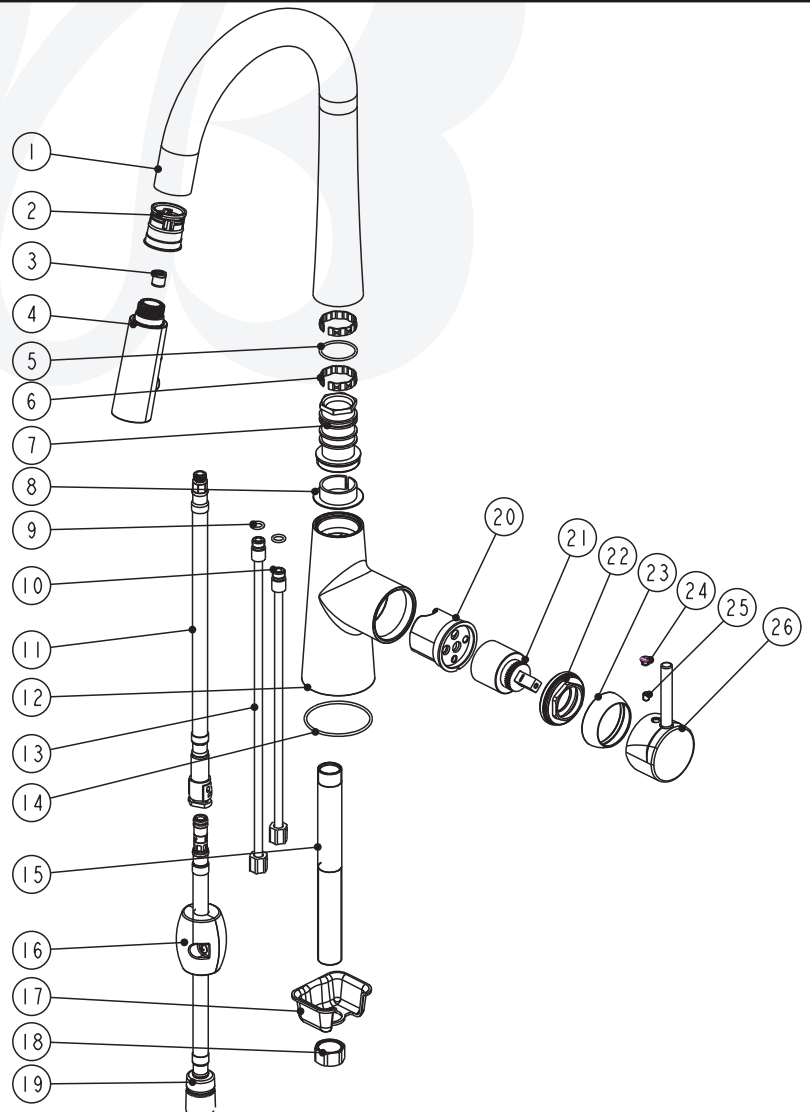

K4802101-J, K4802102-J - Pull-Down Kitchen Faucet

Description

- Single handle kitchen faucet
- 360 deg swing angle, high arch brass spout
- Ceramic disc cartridge
- With magnetic two setting pull-down sprayer
- 20" SS hoses with 3/8" compression nuts
- 1.75 GPM

Colors / Finishes

- W4802101-J - Chrome
- W4802102-J - PVD Satin Nickel

• K4802101-J

BREAK DOWN Component Parts List

26	CTHZ0254	1
25	CTST0117	1
24	CTCP0072	1
23	CTCB0718	1
22	CTKB0147	1
21	ATBA0121	1
20	CTDN0055	1
19	ATBP0380	1
18	CTNB0276	1
17	GTLT0020	1
16	ATBQ0313	1
15	CPTP0021	1
14	CTRR0247	1
13	ATBP1031	1
12	CTYZ0021	1
11	ATBP0379	1
10	ATBP1032	1
9	CTRR0207	2
8	CTRP0092	1
7	CTMB0747	1
6	CTRP0091	2
5	CTRR0125	1
4	ATBE0196	1
3	ATBA0268	1
2	CTCP0375	1
1	ATBP0378	1
NO.	Drawing No.	Quantity

1 hole installation

Item Number	Type	Date
K4802101-J, K4802102-J	Kitchen Faucet	12/21/2015