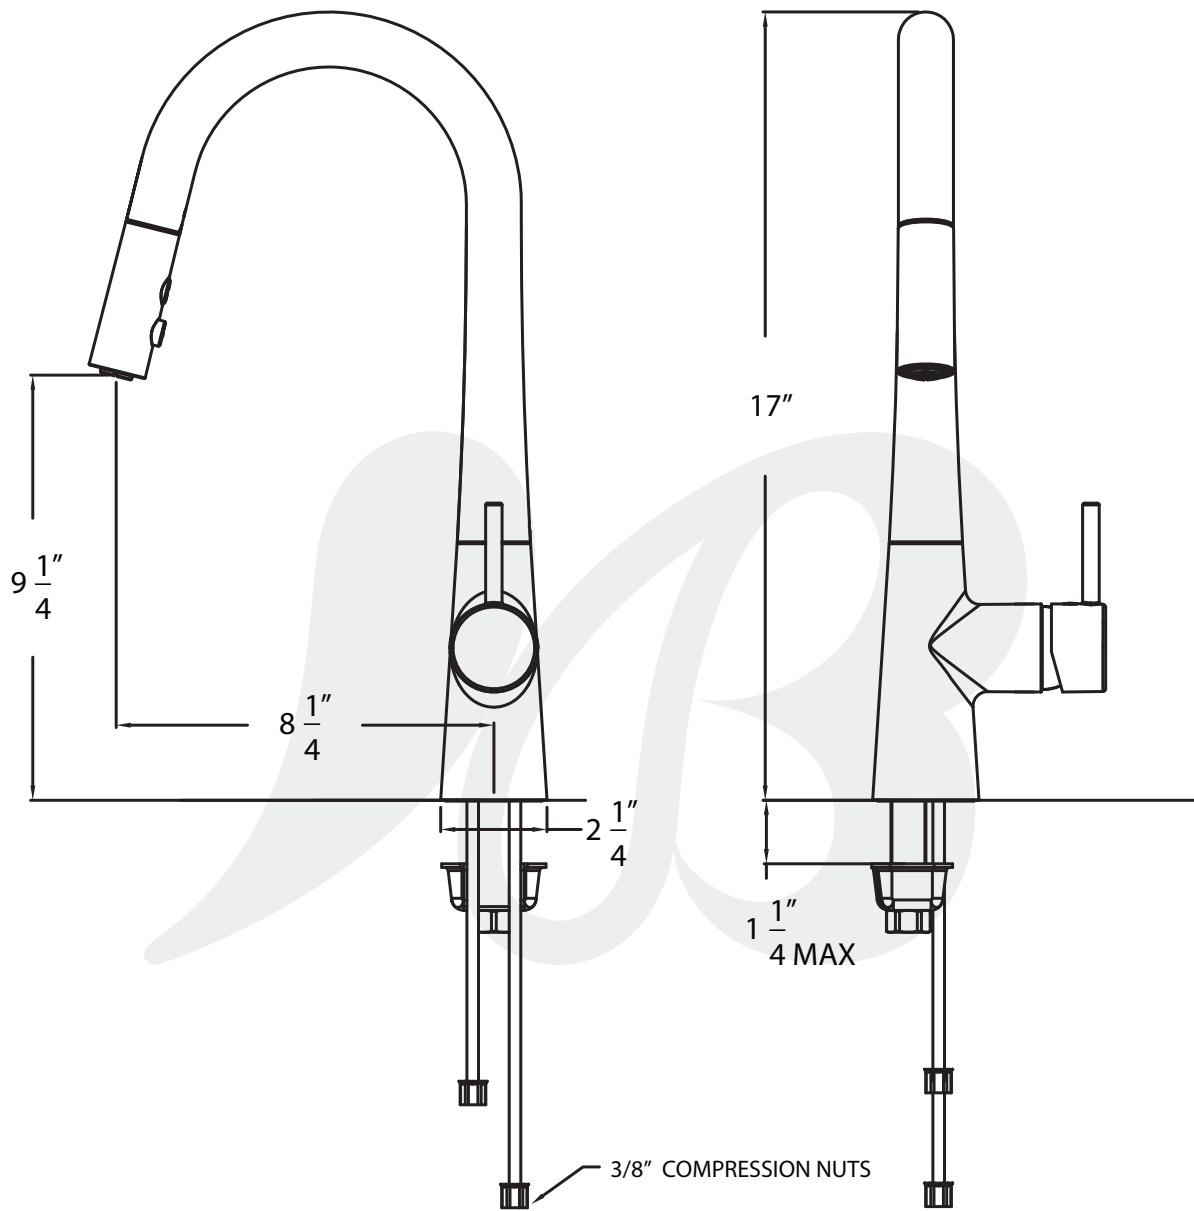

K4802101-J, K4802102-J - Pull-Down Kitchen Faucet

Description

- Single handle kitchen faucet
- 360 deg swing angle, high arch brass spout
- Ceramic disc cartridge
- With magnetic two setting pull-down sprayer
- 20" SS hoses with 3/8" compression nuts
- 1.75 GPM

Colors / Finishes

- W4802101-J - Chrome
- W4802102-J - PVD Satin Nickel

• K4802101-J

BREAK DOWN Component Parts List

26	CTHZ0254	1
25	CTST0117	1
24	CTCP0072	1
23	CTCB0718	1
22	CTKB0147	1
21	ATBA0121	1
20	CTDN0055	1
19	ATBP0380	1
18	CTNB0276	1
17	GTLT0020	1
16	ATBQ0313	1
15	CPTP0021	1
14	CTRR0247	1
13	ATBP1031	1
12	CTYZ0021	1
11	ATBP0379	1
10	ATBP1032	1
9	CTRR0207	2
8	CTRP0092	1
7	CTMB0747	1
6	CTRP0091	2
5	CTRR0125	1
4	ATBE0196	1
3	ATBA0268	1
2	CTCP0375	1
1	ATBP0378	1
NO.	Drawing No.	Quantity

1 hole installation

Item Number	Type	Date
K4802101-J, K4802102-J	Kitchen Faucet	12/21/2015