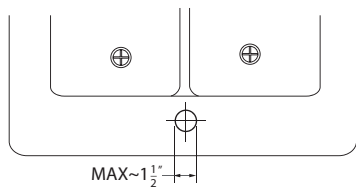

K4802101-J, K4802102-J - Pull-Down Kitchen Faucet

Description

- Single handle kitchen faucet
- 360 deg swing angle, high arch brass spout
- Ceramic disc cartridge
- With magnetic two setting pull-down sprayer
- 20" SS hoses with 3/8" compression nuts
- 1.75 GPM

Colors / Finishes

- W4802101-J - Chrome
- W4802102-J - PVD Satin Nickel

• K4802101-J

BREAK DOWN Component Parts List

26	CTHZ0254	1
25	CTST0117	1
24	CTCP0072	1
23	CTCB0718	1
22	CTKB0147	1
21	ATBA0121	1
20	CTDN0055	1
19	ATBP0380	1
18	CTNB0276	1
17	GTLT0020	1
16	ATBQ0313	1
15	CPTP0021	1
14	CTRR0247	1
13	ATBP1031	1
12	CTYZ0021	1
11	ATBP0379	1
10	ATBP1032	1
9	CTRR0207	2
8	CTRP0092	1
7	CTMB0747	1
6	CTRP0091	2
5	CTRR0125	1
4	ATBE0196	1
3	ATBA0268	1
2	CTCP0375	1
1	ATBP0378	1
NO.	Drawing No.	Quantity