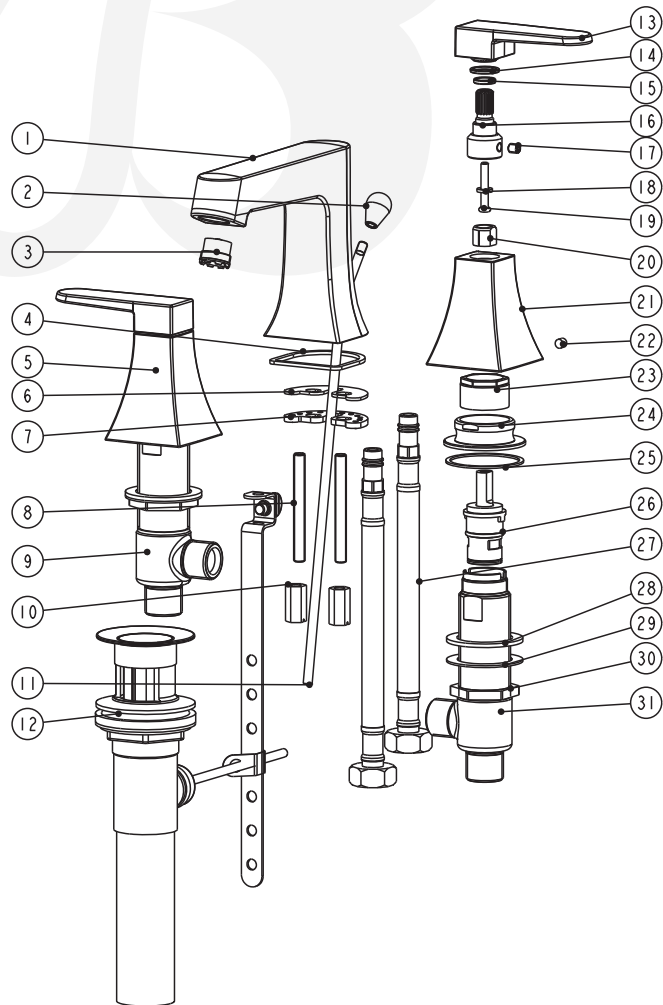

**W9581001-1, W9581002-1 - Reflection Widespread Lavatory Faucet**

**Description**

- 8" Widespread lavatory faucet
- Brass spout
- Ceramic disc cartridges
- 1.2 GPM

**Standards**

- Complies with IAPMO UPC/cUPC
- California AB1953 compliant
- ADA Accessibility Guidelines for Buildings and Facilities - 4.27.4 Controls and Mechanisms
- CALGreen compliant
- EPA WaterSense Certified by IAPMO R&T

• W9581001-1

**Colors / Finishes**

- W9581001-1 - Chrome
- W9581002-1 - PVD Satin Nickel

**BREAK DOWN  
Component Parts List**

31	CTPN0033	CARTRIDGE	1
30	CTNT0022	NUT	2
29	CTWT0005	WASHER	2
28	CTWR0276	WASHER	2
27	ATBP0088	HOSE	2
26	ATBA0127	valve(COLD)	1
25	CTWR0347	WASHER	2
24	CTNB0326	NUT	2
23	CTNZ0004	NUT	2
22	CTST4101	SCREW	2
21	CTCZ0224	COVER	2
20	CTCP0384	TIE-IN	2
19	CTST0050	SCREW	2
18	CTWT0009	WASHER	2
17	CTST0117	SCREW	2
16	CTMB0801	TIE-IN	2
15	CTWP0208	WASHER	2
14	CTWP0207	WASHER	2
13	CTHZ0341	HANDEL	2
12	ATAA0057	POP-UP	1
11	CTMB0126	PULL KNOB	1
10	CTNB0063	NUT	2
9	CTPN0032	CARTRIDGE	1
8	CTST0011	SCREW	2
7	CTWT0059	WASHER	1
6	CTWR0028	WASHER	1
5	ATBA0128	valve(HOT)	1
4	CTWR0317	WASHER	1
3	ATBX0038	AERATOR	1
2	CTHB0093	PULL ROD	1
1	CTFN0018	BODY	1
NO.	Drawing No.	Part Description	Quantity

Item Number	Type	Date
W9581001-1, W9581002-1	Widespread	11/23/15