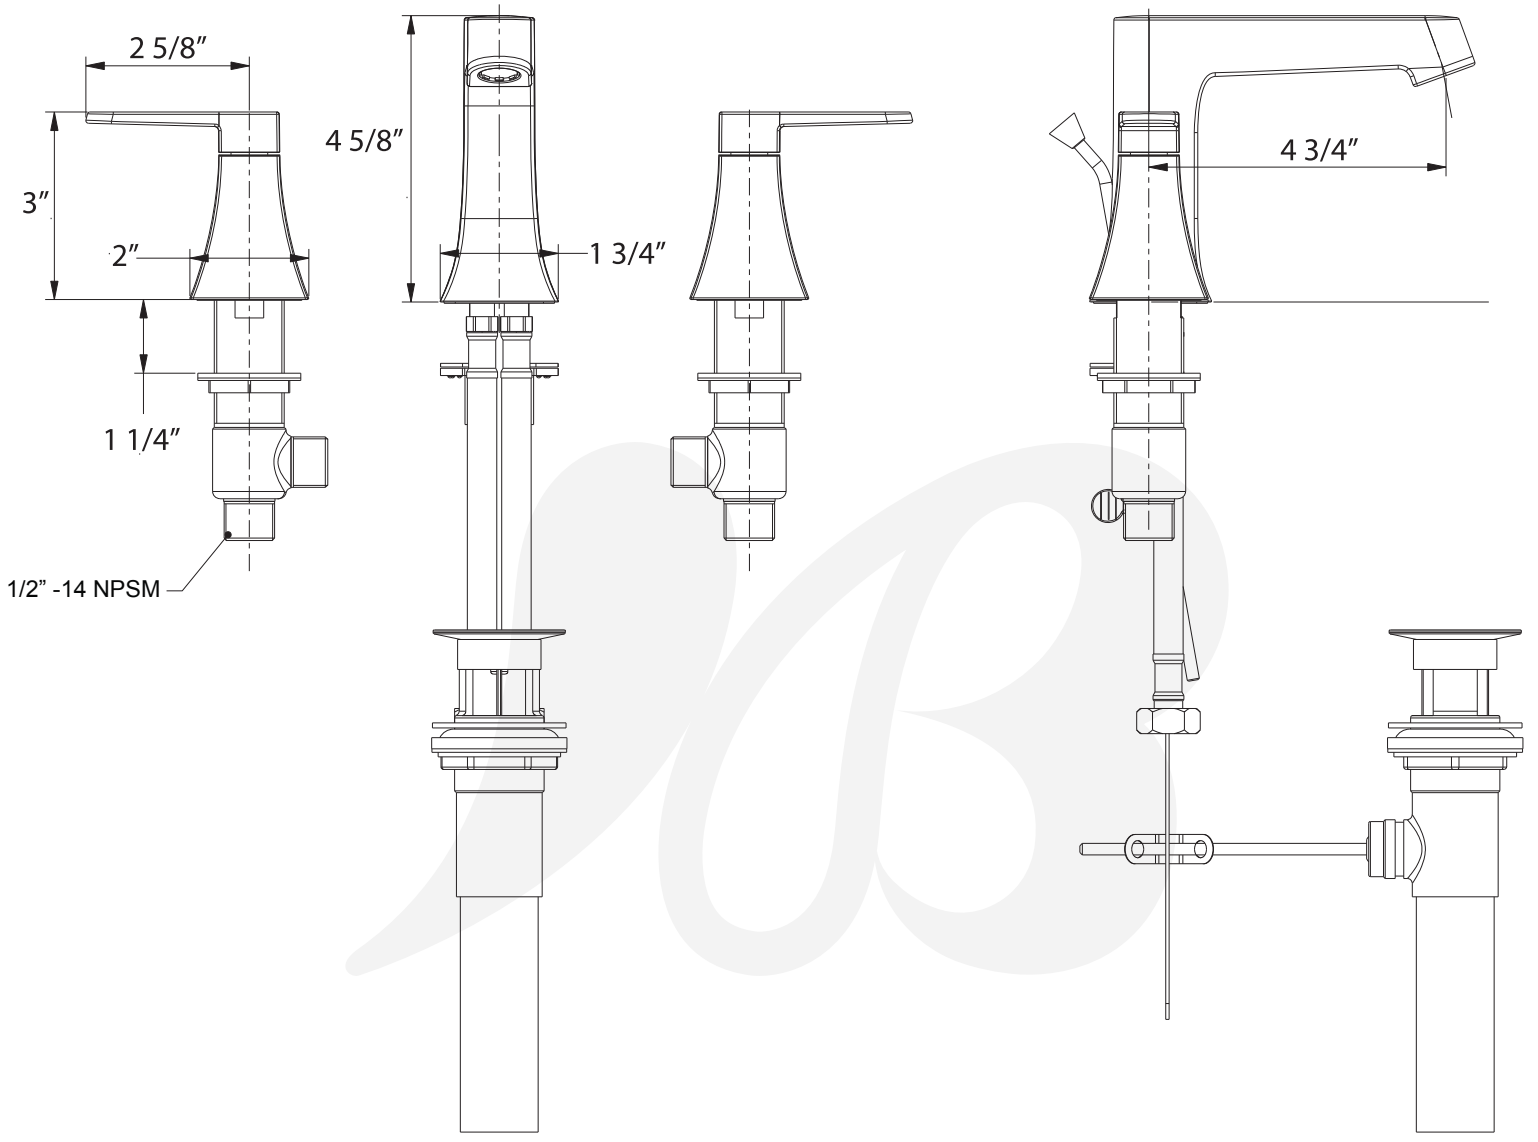

**W9581001-1, W9581002-1 - Reflection Widespread Lavatory Faucet**

**Description**

- 8" Widespread lavatory faucet
- Brass spout
- Ceramic disc cartridges
- 1.2 GPM

**Standards**

- Complies with IAPMO UPC/cUPC
- California AB1953 compliant
- ADA Accessibility Guidelines for Buildings and Facilities - 4.27.4 Controls and Mechanisms
- CALGreen compliant
- EPA WaterSense Certified by IAPMO R&T

• W9581001-1

**Colors / Finishes**

- W9581001-1 - Chrome
- W9581002-1 - PVD Satin Nickel

**BREAK DOWN  
Component Parts List**

31	CTPN0033	CARTRIDGE	1
30	CTNT0022	NUT	2
29	CTWT0005	WASHER	2
28	CTWR0276	WASHER	2
27	ATBP0088	HOSE	2
26	ATBA0127	valve(COLD)	1
25	CTWR0347	WASHER	2
24	CTNB0326	NUT	2
23	CTNZ0004	NUT	2
22	CTST4101	SCREW	2
21	CTCZ0224	COVER	2
20	CTCP0384	TIE-IN	2
19	CTST0050	SCREW	2
18	CTWT0009	WASHER	2
17	CTST0117	SCREW	2
16	CTMB0801	TIE-IN	2
15	CTWP0208	WASHER	2
14	CTWP0207	WASHER	2
13	CTHZ0341	HANDEL	2
12	ATAA0057	POP-UP	1
11	CTMB0126	PULL KNOB	1
10	CTNB0063	NUT	2
9	CTPN0032	CARTRIDGE	1
8	CTST0011	SCREW	2
7	CTWT0059	WASHER	1
6	CTWR0028	WASHER	1
5	ATBA0128	valve(HOT)	1
4	CTWR0317	WASHER	1
3	ATBX0038	AERATOR	1
2	CTHB0093	PULL ROD	1
1	CTFN0018	BODY	1
NO.	Drawing No.	Part Description	Quantity

Item Number	Type	Date
W9581001-1, W9581002-1	Widespread	11/23/15