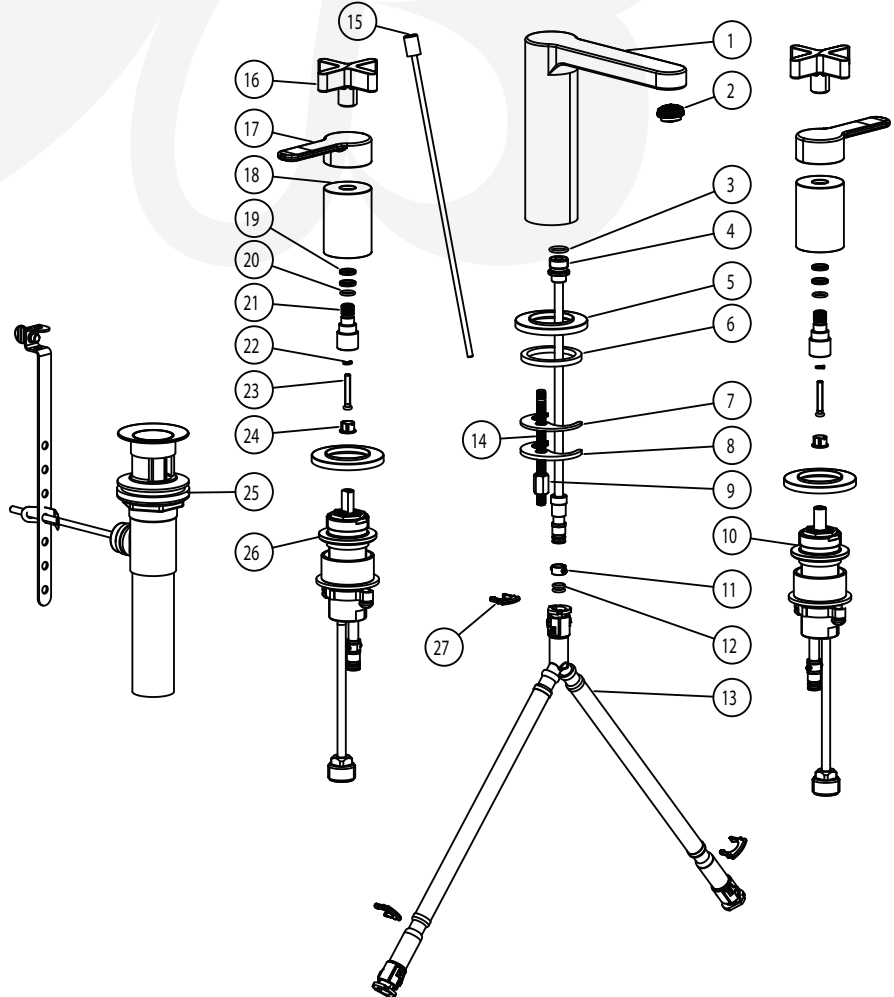

W4581601-1, W4581602-1, W4581616-1, W4581649-1 - Widespread Faucet

Description

- TAZIO WIDE SPREAD FAUCET**
- Replaceable ceramic disc cartridges
 - 90° Turn cross and lever handles
 - 1.2 GPM
 - Brass pop-up drain included
- * Cross and lever handles included

Standards

- Complies with IAPMO UPC/cUPC
- California AB1953 compliant
- NSF - 61-9 tested and compliant
- ADA Accessibility Guidelines for Buildings and Facilities - 4.27.4 Controls and Mechanisms

EPA WaterSense Certified by IAPMO R&T

Colors / Finishes

- W4581601-1** Chrome
- W4581602-1** PVD Satin Nickel
- W4581616-1** PVD Satin Brass
- W4581649-1** Matte Black

BREAK DOWN

Component Parts List

27	CTRP0102	3
26	ATBY0350	1
25	ATAA0067	1
24	CTCP0667	2
23	CTST0050	2
22	CTWT0010	2
21	CTMB0988	2
20	CTRR0213	2
19	CTWP0208	4
18	CTCZ0315	2
17	CTHZ0755	2
16	CTHZ0754	2
15	ATBM0042	1
14	CTST0013	1
13	ATBP0384	1
12	CTRR0066	2
11	CTCP0485	1
10	ATBY0351	1
9	CTNB0321	1
8	CTWT0104	1
7	CTWP0058	1
6	CTWP0291	1
5	CTDZ0178	3
4	ATBP1066	1
3	CTRR0273	1
2	ATBX0087	1
1	CTYN0342	1
NO.	PART NO.	QTY

Item Number	Type	Date
W4581601-1, W4581602-1, W4581616-1, W4581649-1	Widespread Faucet	8-24-2021