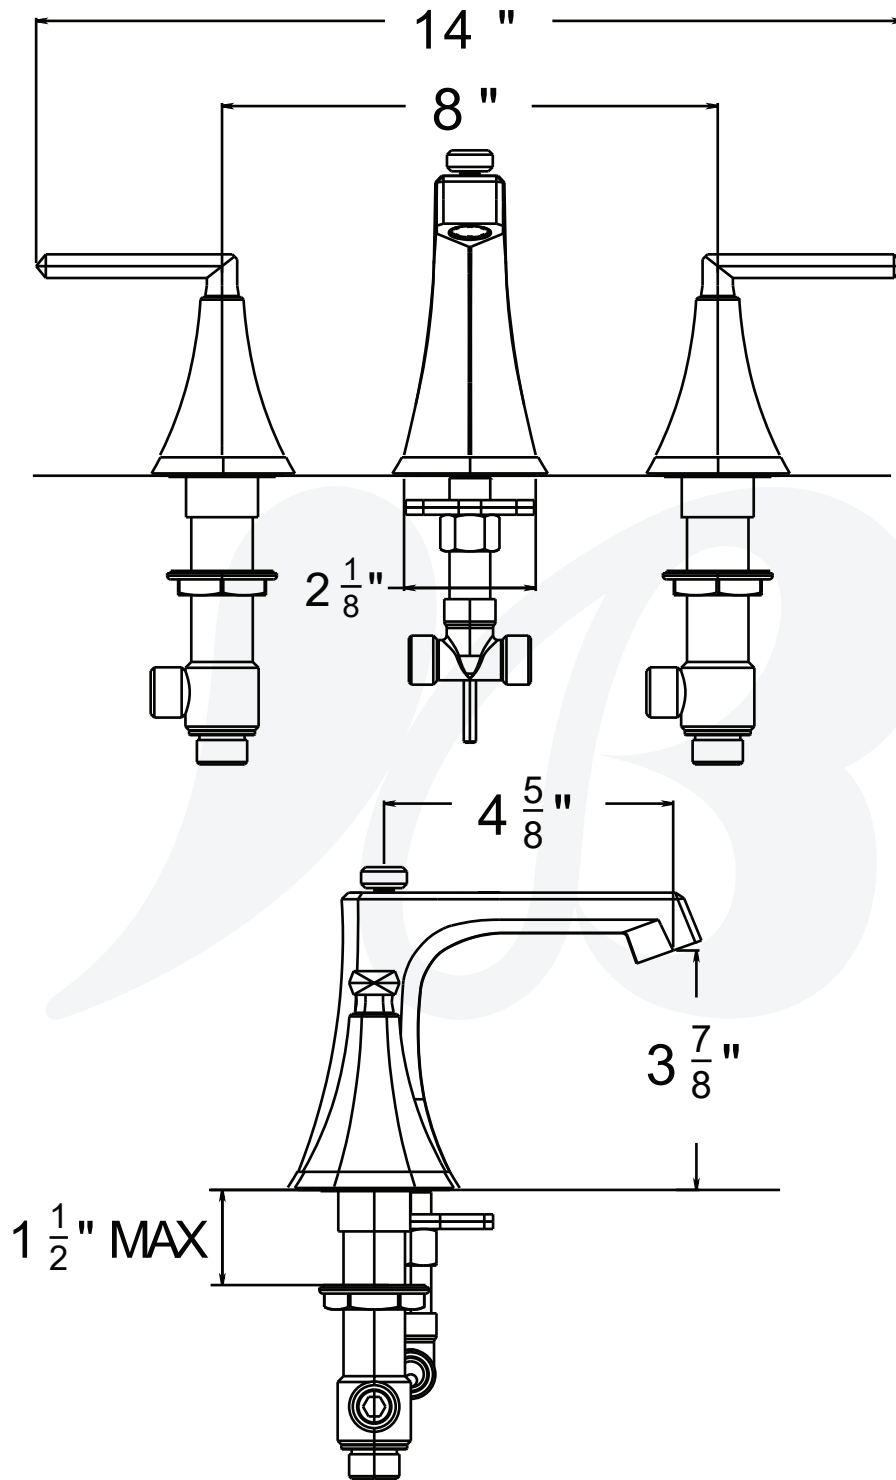

W4560501-11, W4560502-11 - Widespread Faucet

Description

MCMILLAN WIDE SPREAD

- 90° Turn lever handles
- Ceramic disc cartridges
- Brass pop-up drain assembly
- 1.2 GPM

W4560501-11

Standards

- Complies with IAPMO UPC/cUPC
- California AB1953 compliant
- NSF - 61-9 tested and compliant
- ADA Accessibility Guidelines for Buildings and Facilities - 4.27.4 Controls and Mechanisms

EPA WaterSense Certified by IAPMO R&T

Colors / Finishes

- W4560501-11 Chrome
- W4560502-11 PVD Satin Nickel

**BREAK DOWN
Component Parts List**

NO.	Part NO.	QTY
1	CTHZ0301	2
2	CTWP0208	4
3	CTDZ0068	2
4	CTST0084	2
5	CTMB0627	2
6	CTWT0009	4
7	CTST0017	2
8	CTNB0279	2
9	CTDZ0179	2
10	CTRR0247	3
11	CTDT0002	2
12	CTWQ0006	2
13	CTNP0045-XR	1
14	ATBA1061-XR	1
15	ATBP1007	2
16	CTHZ0313	1
17	CTRR0164	1
18	CTYN0034	1
19	CTDZ0180	1
20	CTMB0123	1
21	CTRR0011	3
22	CTPN0024	1
23	CTWR0185	1
24	CTWT0078	1
25	CTNB0157	1
26	CTYN0032	1
27	ATBX0041	1
28	ATBA1061-XD	1
29	CTNP0045-XD	1

Item Number	Type	Date
W4560501-11, W4560502-11	Widespread Faucet	8-24-2021