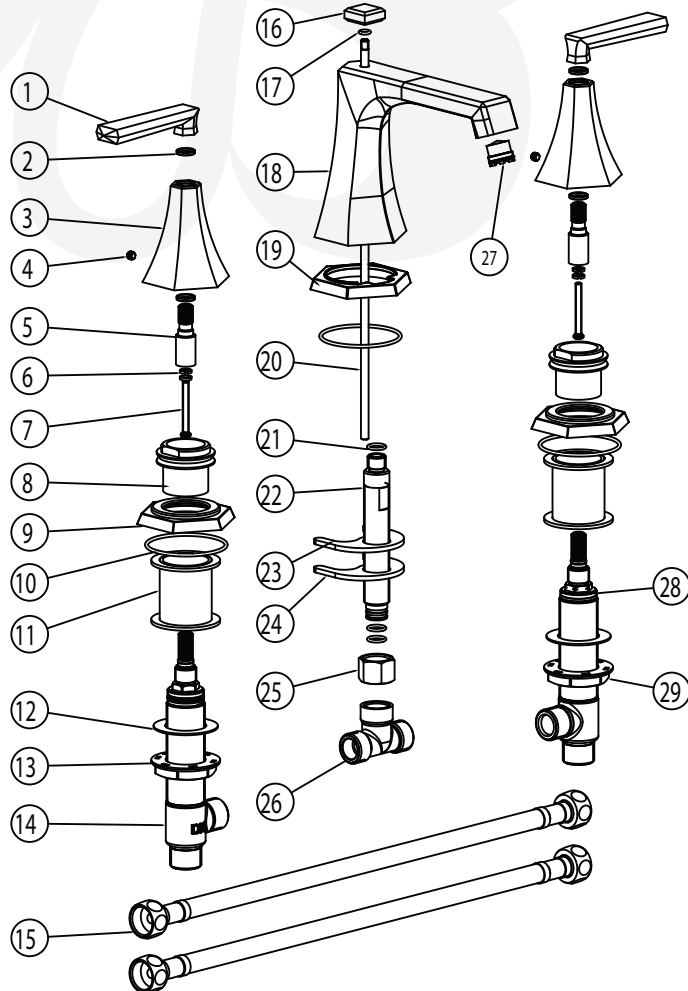

W4560501-11, W4560502-11 - Widespread Faucet

Description

MCMILLAN WIDE SPREAD

- 90° Turn lever handles
- Ceramic disc cartridges
- Brass pop-up drain assembly
- 1.2 GPM

W4560501-11

Standards

- Complies with IAPMO UPC/cUPC
- California AB1953 compliant
- NSF - 61-9 tested and compliant
- ADA Accessibility Guidelines for Buildings and Facilities - 4.27.4 Controls and Mechanisms

EPA WaterSense Certified by IAPMO R&T

Colors / Finishes

- W4560501-11 Chrome
- W4560502-11 PVD Satin Nickel

**BREAK DOWN
Component Parts List**

NO.	Part NO.	QTY
1	CTHZ0301	2
2	CTWP0208	4
3	CTDZ0068	2
4	CTST0084	2
5	CTMB0627	2
6	CTWT0009	4
7	CTST0017	2
8	CTNB0279	2
9	CTDZ0179	2
10	CTRR0247	3
11	CTDT0002	2
12	CTWQ0006	2
13	CTNP0045-XR	1
14	ATBA1061-XR	1
15	ATBP1007	2
16	CTHZ0313	1
17	CTRR0164	1
18	CTYN0034	1
19	CTDZ0180	1
20	CTMB0123	1
21	CTRR0011	3
22	CTPN0024	1
23	CTWR0185	1
24	CTWT0078	1
25	CTNB0157	1
26	CTYN0032	1
27	ATBX0041	1
28	ATBA1061-XD	1
29	CTNP0045-XD	1

Item Number	Type	Date
W4560501-11, W4560502-11	Widespread Faucet	8-24-2021