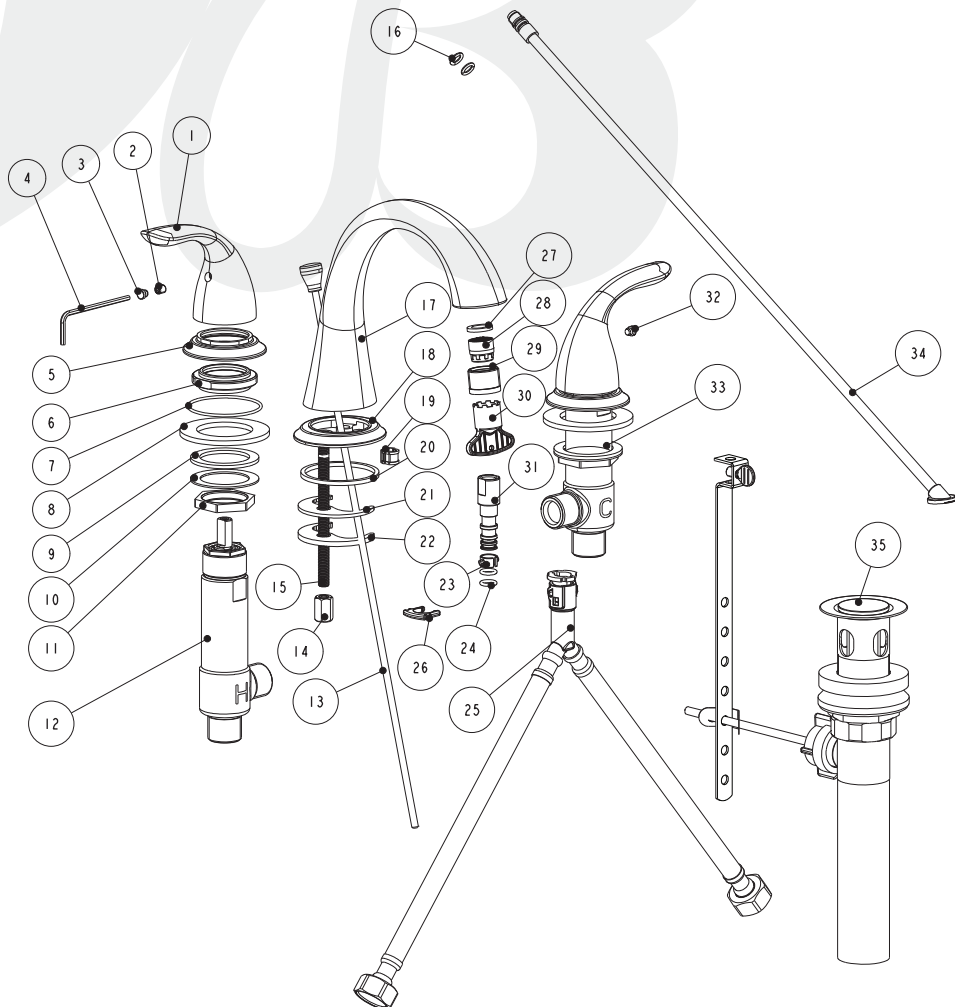

**W4526501-12, W4526529-12 - Clover Widespread Lavatory Faucet**

**Description**

- CLOVER 8"- 16" widespread lavatory faucet
- 90° Turn ceramic disc cartridges
- 1/2" NPS connections
- 1.2 GPM @ 60 PSI
- 50-50 Pop-up drain assembly included

• W4526501-12

**Colors / Finishes**

- W4526501-12 - Chrome
- W4526529-12 - Satin Nickel

**BREAK DOWN  
Component Parts List**

35	ATAA0062	1
34	ATBP0607	1
33	ATBA1046	1
32	CTCR0014-XD	1
31	CTMP0063	1
30	CTOP0050	1
29	CTCP0664	1
28	ATBX0101	1
27	CTWR0058	1
26	CTRP0102	1
25	ATBP0609	1
24	CTRR0071	2
23	CTCP0485	1
22	CTWT0081	1
21	CTWP0058	1
20	CTWR0157	1
19	CTCP0666	1
18	CTLZ0035	1
17	CTFZ0034	1
16	CTRR0182	2
15	CTST0013	1
14	CTNB0321	1
13	ATBM0025	1
12	ATBA1045	1
11	CTNT0022	2
10	CTWT0065	2
9	CTWR0276	2
8	CTWT0096	2
7	CTRR0239	2
6	CTDB0633	2
5	CTLZ0034	2
4	CCQT0002	1
3	CTCR0014-XR	1
2	CTST0117	2
1	CTHZ0676	2
NO.	Part No	Qty

Item Number	Type	Date
W4526501-12, W4526529-12	Widespread Faucet	5-11-2021