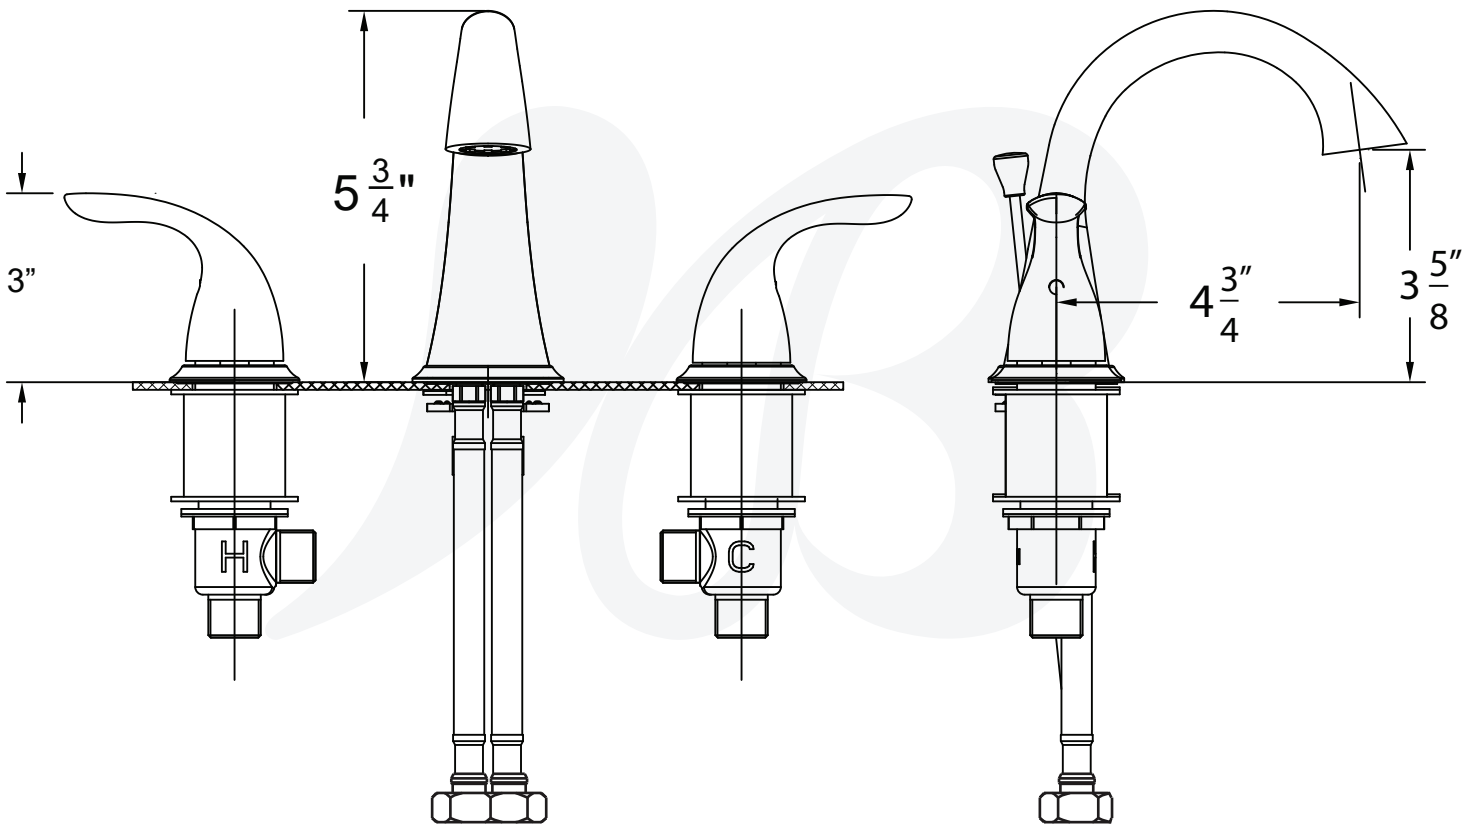

**W4526501-12, W4526529-12 - Clover Widespread Lavatory Faucet**

**Description**

- CLOVER 8"- 16" widespread lavatory faucet
- 90° Turn ceramic disc cartridges
- 1/2" NPS connections
- 1.2 GPM @ 60 PSI
- 50-50 Pop-up drain assembly included

• W4526501-12

**Colors / Finishes**

- W4526501-12 - Chrome
- W4526529-12 - Satin Nickel

**BREAK DOWN  
Component Parts List**

35	ATAA0062	1
34	ATBP0607	1
33	ATBA1046	1
32	CTCR0014-XD	1
31	CTMP0063	1
30	CTOP0050	1
29	CTCP0664	1
28	ATBX0101	1
27	CTWR0058	1
26	CTRP0102	1
25	ATBP0609	1
24	CTRR0071	2
23	CTCP0485	1
22	CTWT0081	1
21	CTWP0058	1
20	CTWR0157	1
19	CTCP0666	1
18	CTLZ0035	1
17	CTFZ0034	1
16	CTRR0182	2
15	CTST0013	1
14	CTNB0321	1
13	ATBM0025	1
12	ATBA1045	1
11	CTNT0022	2
10	CTWT0065	2
9	CTWR0276	2
8	CTWT0096	2
7	CTRR0239	2
6	CTDB0633	2
5	CTLZ0034	2
4	CCQT0002	1
3	CTCR0014-XR	1
2	CTST0117	2
1	CTHZ0676	2
NO.	Part No	Qty

Item Number	Type	Date
W4526501-12, W4526529-12	Widespread Faucet	5-11-2021