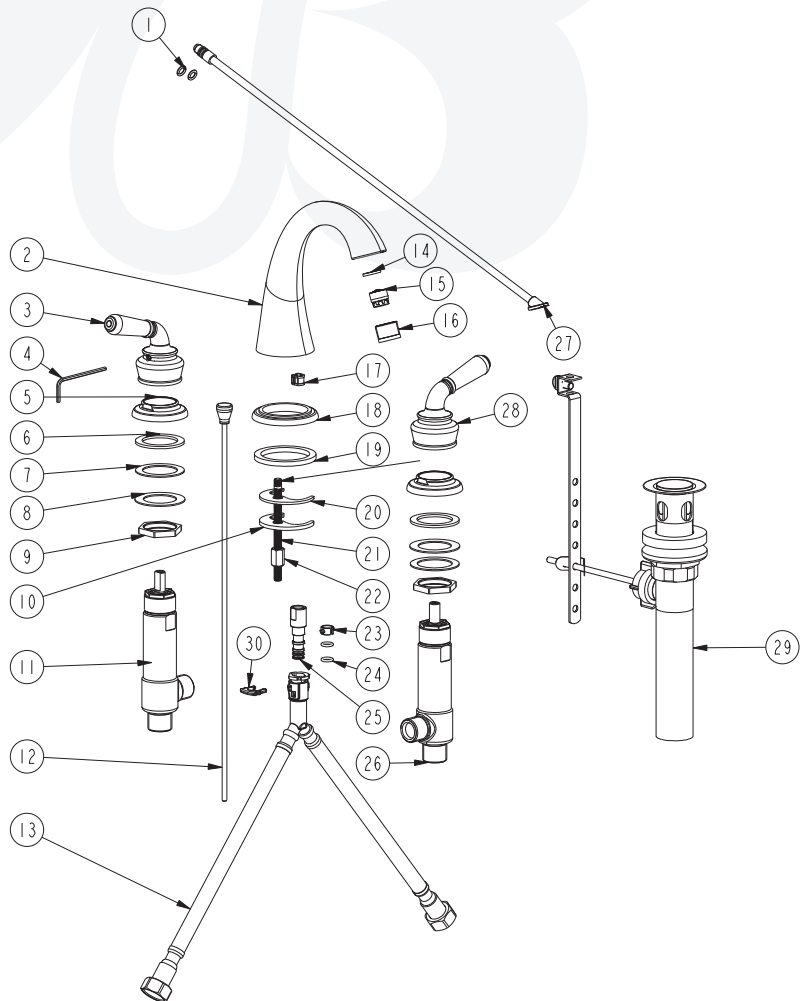

**W4520601-12, W45206029-12 - Cypress Widespread Faucet**

**Description**

- CYPRESS 8"- 16" widespread lavatory faucet
- 90° Turn ceramic disc cartridges
- 1/2" NPS connections
- 1.2 GPM @ 60 PSI
- 50-50 Pop-up drain assembly included

**Colors / Finishes**

- W4520601-12 - Chrome
- W4520612-12 - Satin Nickel

W4520601-12

**BREAK DOWN  
Component Parts List**

30	CTRP0102	1
29	ATAA0062	1
28	ATBH0104	1
27	ATBP0607	1
26	ATBA1046	1
25	CTMP0063	1
24	CTRR0071	2
23	CTCP0485	1
22	CTNB0321	1
21	CTST0013	1
20	CTWP0058	1
19	CTWP0326	1
18	CTDB0696	1
17	CTCP0666	1
16	CTCP0664	1
15	ATBX0101	1
14	CTWR0058	1
13	ATBP0609	1
12	ATBM0025	1
11	ATBA1045	1
10	CTWT0081	1
9	CTNT0022	2
8	CTWR0216	2
7	CTWT0065	2
6	CTWR0276	2
5	CTDB0428	2
4	CCQT0002	1
3	ATBH0103	1
2	CTFZ0035	1
1	CTRR0182	2
NO.	Part No	Qty

Item Number	Type	Date
W4520601-12, W4520629-12	Widespread Faucet	5-11-2021