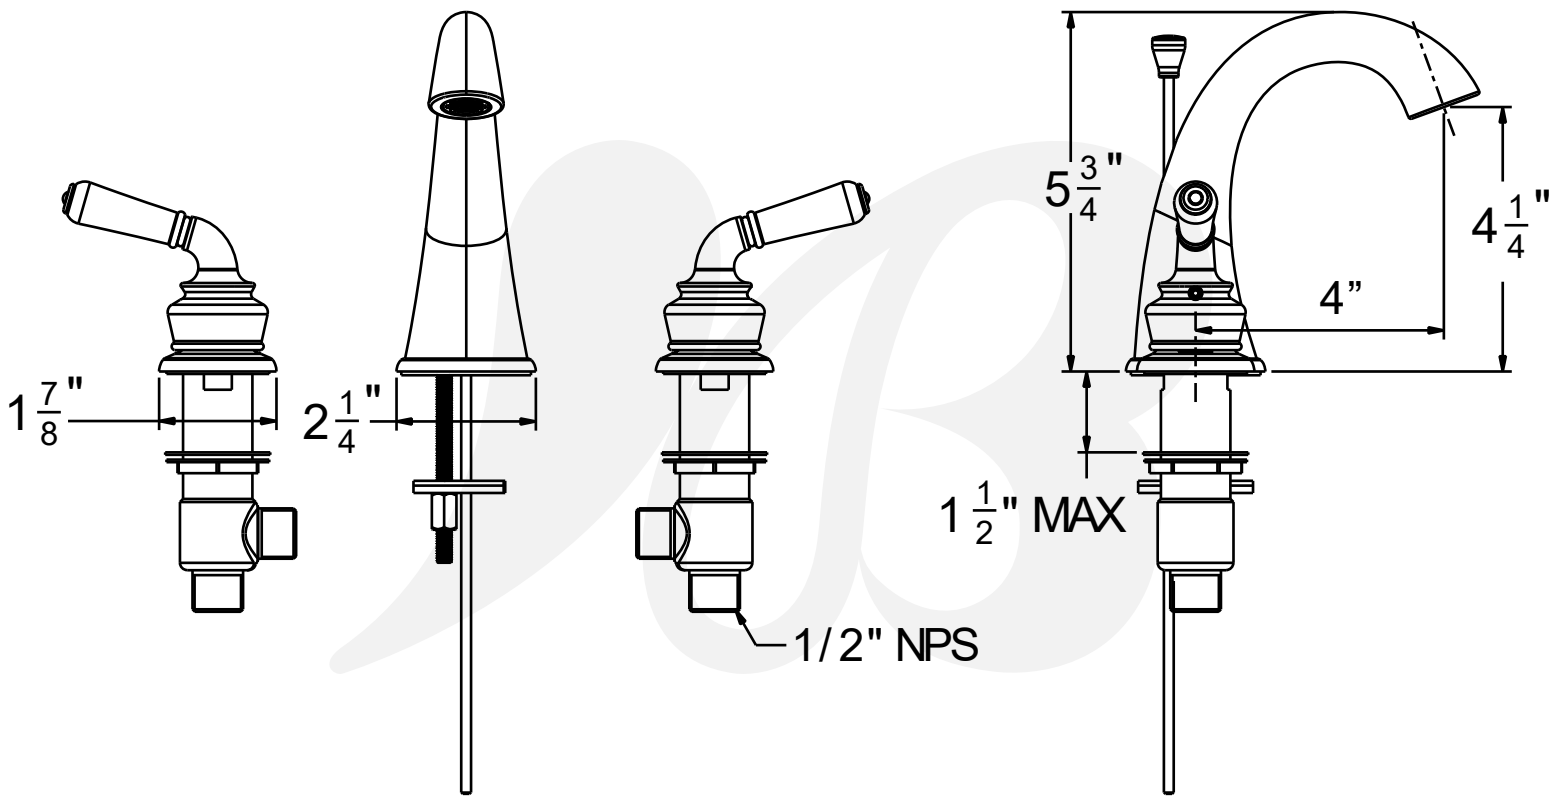

**W4520601-12, W45206029-12 - Cypress Widespread Faucet**

**Description**

- CYPRESS 8"- 16" widespread lavatory faucet
- 90° Turn ceramic disc cartridges
- 1/2" NPS connections
- 1.2 GPM @ 60 PSI
- 50-50 Pop-up drain assembly included

**Colors / Finishes**

- W4520601-12 - Chrome
- W4520612-12 - Satin Nickel

W4520601-12

**BREAK DOWN  
Component Parts List**

30	CTRP0102	1
29	ATAA0062	1
28	ATBH0104	1
27	ATBP0607	1
26	ATBA1046	1
25	CTMP0063	1
24	CTRR0071	2
23	CTCP0485	1
22	CTNB0321	1
21	CTST0013	1
20	CTWP0058	1
19	CTWP0326	1
18	CTDB0696	1
17	CTCP0666	1
16	CTCP0664	1
15	ATBX0101	1
14	CTWR0058	1
13	ATBP0609	1
12	ATBM0025	1
11	ATBA1045	1
10	CTWT0081	1
9	CTNT0022	2
8	CTWR0216	2
7	CTWT0065	2
6	CTWR0276	2
5	CTDB0428	2
4	CCQT0002	1
3	ATBH0103	1
2	CTFZ0035	1
1	CTRR0182	2
NO.	Part No	Qty

Item Number	Type	Date
W4520601-12, W4520629-12	Widespread Faucet	5-11-2021