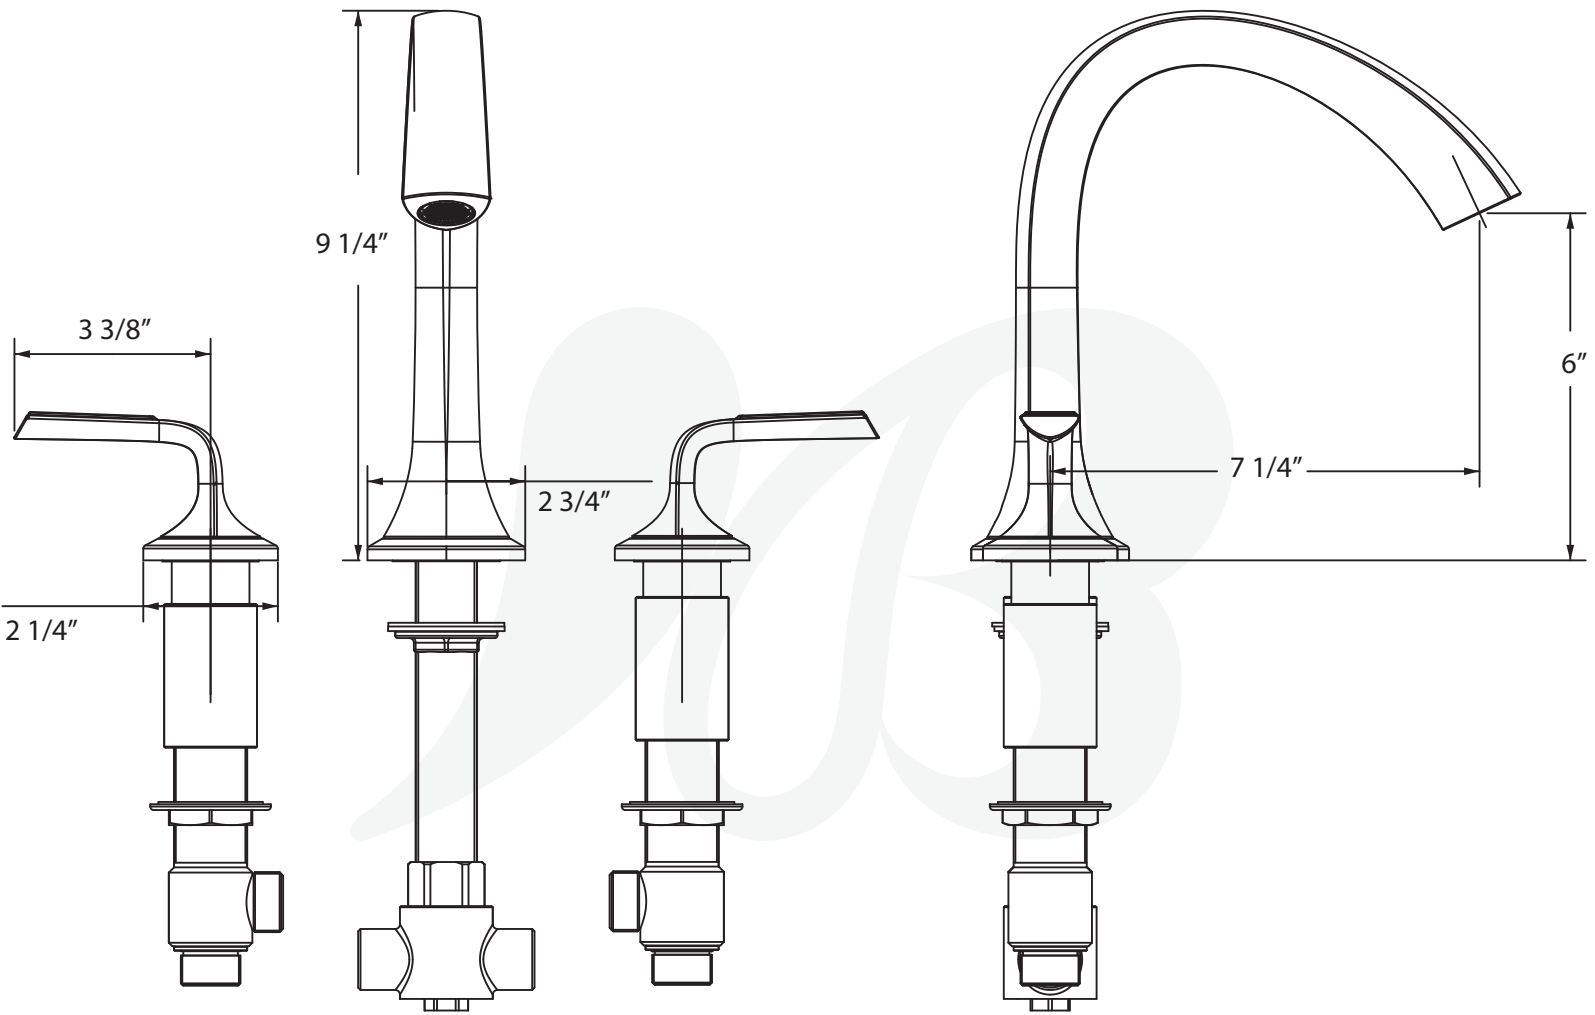

S7382101, S7382102, S7382114, S7382116, S7382149 - Joy Roman Tub Filler

Description

- 3 pc Roman tub filler faucet
- 90 deg turn ceramic disc cartridges
- Metal lever handles
- 3/4" NPT Connections
- 18 GPM @ 60 PSI

Standards

- Complies with IAPMO UPC/cUPC
- ADA Accessibility Guidelines for Buildings and Facilities - 4.27.4 Controls and Mechanisms

• S7382101

Colors / Finishes

- S7382101 - Chrome
- S7382102 - PVD Satin Nickel
- S7382114 - PVD Polished Nickel
- S7382116 - PVD Satin Brass
- S7382149 - Matte Black

**BREAK DOWN
Component Parts List**

34	CTFB0289	SPOUT	1
33	ATBX0079	AERATOR	1
32	CTDZ0163	BASE	1
31	CTWR0270	WASHER	1
30	CTRR0013	O-RING	1
29	CTNP0046-XD	NUT	1
28	CTWR0090	WASHER	1
27	CTWT0038	WASHER	1
26	CTNB0059	NUT	1
25	CTWR0053	NUT	1
24	ATBQ0225	SHANK	1
23	CTRR0045	O-RING	1
22	CTYB0057	T-CONNECTOR	1
21	CTRR0031	O-RING	1
20	CTNB0037	NUT	1
19	ATBP0013	HOSE	2
18	ATBQ0226	SHANK	1
17	CTMB0145	ADAPTER	1
16	CTNP0046-XR	NUT	1
15	CTWQ0007	WASHER	2
14	CTCP0617	BUSHING	2
13	CTWR0060	WASHER	2
12	CTWB0102	WASHER	1
11	ATBP0182	INLET	1
10	CTDB0413	BASE	2
9	CTST0050	SCREW	2
8	CTMB0938	ADAPTER	2
7	CTWP0207	WASHER	4
6	CTDZ0161	BASE	2
5	CTST0130	SCREW	2
4	CTWP0321	WASHER	2
3	CTST0137	SCREW	1
2	CTHZ0699	HANDLE	2
1	CTCZ0304	COVER	2
NO.	Drawing No.	Part Description	Quantity

Item Number	Type	Date
S7382101, S7382102, S7382114, S7382116, S7382149	Joy Roman Tub Filler	3/4/2020