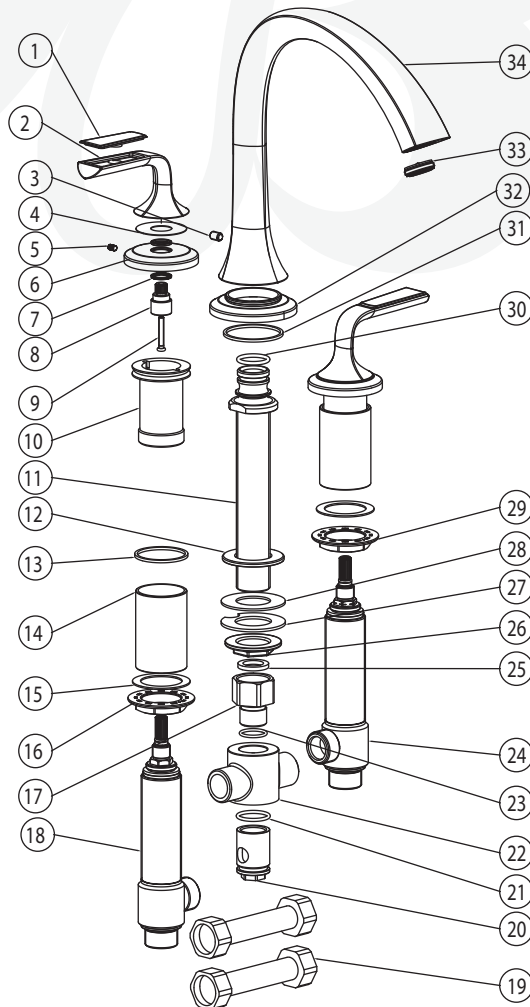

S7382101, S7382102, S7382114, S7382116, S7382149 - Joy Roman Tub Filler

Description

- 3 pc Roman tub filler faucet
- 90 deg turn ceramic disc cartridges
- Metal lever handles
- 3/4" NPT Connections
- 18 GPM @ 60 PSI

Standards

- Complies with IAPMO UPC/cUPC
- ADA Accessibility Guidelines for Buildings and Facilities - 4.27.4 Controls and Mechanisms

• S7382101

Colors / Finishes

- S7382101 - Chrome
- S7382102 - PVD Satin Nickel
- S7382114 - PVD Polished Nickel
- S7382116 - PVD Satin Brass
- S7382149 - Matte Black

**BREAK DOWN
Component Parts List**

34	CTFB0289	SPOUT	1
33	ATBX0079	AERATOR	1
32	CTDZ0163	BASE	1
31	CTWR0270	WASHER	1
30	CTRR0013	O-RING	1
29	CTNP0046-XD	NUT	1
28	CTWR0090	WASHER	1
27	CTWT0038	WASHER	1
26	CTNB0059	NUT	1
25	CTWR0053	NUT	1
24	ATBQ0225	SHANK	1
23	CTRR0045	O-RING	1
22	CTYB0057	T-CONNECTOR	1
21	CTRR0031	O-RING	1
20	CTNB0037	NUT	1
19	ATBP0013	HOSE	2
18	ATBQ0226	SHANK	1
17	CTMB0145	ADAPTER	1
16	CTNP0046-XR	NUT	1
15	CTWQ0007	WASHER	2
14	CTCP0617	BUSHING	2
13	CTWR0060	WASHER	2
12	CTWB0102	WASHER	1
11	ATBP0182	INLET	1
10	CTDB0413	BASE	2
9	CTST0050	SCREW	2
8	CTMB0938	ADAPTER	2
7	CTWP0207	WASHER	4
6	CTDZ0161	BASE	2
5	CTST0130	SCREW	2
4	CTWP0321	WASHER	2
3	CTST0137	SCREW	1
2	CTHZ0699	HANDLE	2
1	CTCZ0304	COVER	2
NO.	Drawing No.	Part Description	Quantity

Item Number	Type	Date
S7382101, S7382102, S7382114, S7382116, S7382149	Joy Roman Tub Filler	3/4/2020