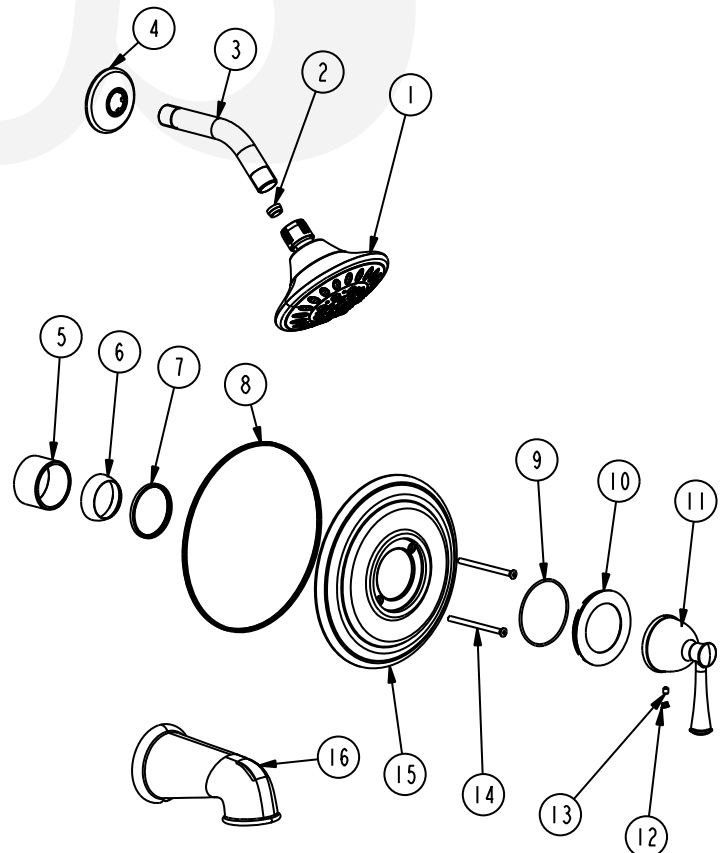

P6382801, P6382802, P6382816, P6382849 - Woodbury Tub & Shower Trim

Description

WOODBURY TUB & SHOWER TRIM

- Classic styled trim package
- 5" Face shower head
- Five setting shower head
- Matching tub spout
- 1.5 GPM shower head
- VALVE SOLD SEPARATELY

**BREAK DOWN
Component Parts List**

16	CTFZ0037	1
15	CTCB0301	1
14	CTST0230	2
13	CTST0117	1
12	CTCP0072	1
11	CTHZ0748	1
10	CTCB0231	1
9	CTRR0113	1
8	CTWP0069	1
7	CTRR0123	1
6	CTCB0185	1
5	CTCB0670	1
4	CTCT0070	1
3	CTPT0014	1
2	ATBA0360	1
1	ATBE0130	1
No	PART	Qty

SPECIFIED MODEL

• Shower arm (P02284xx)

• Shower head (P09273xx)

• Valve trim (P34211xx)

• Tub Spout (P11295xx)

Item Number	Type	Date
P6382801, P6382802, P6382816, P6382849	Trim Kit	9-24-2021