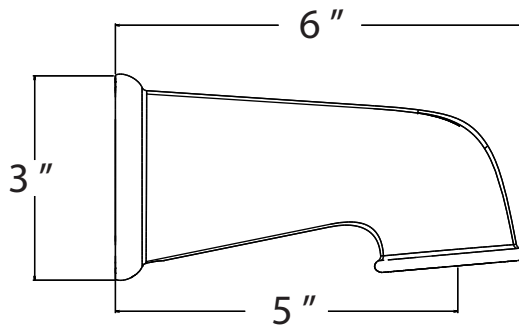

P6382801, P6382802, P6382816, P6382849 - Woodbury Tub & Shower Trim

Description

WOODBURY TUB & SHOWER TRIM

- Classic styled trim package
- 5" Face shower head
- Five setting shower head
- Matching tub spout
- 1.5 GPM shower head
- VALVE SOLD SEPARATELY

**BREAK DOWN
Component Parts List**

16	CTFZ0037	1
15	CTCB0301	1
14	CTST0230	2
13	CTST0117	1
12	CTCP0072	1
11	CTHZ0748	1
10	CTCB0231	1
9	CTRR0113	1
8	CTWP0069	1
7	CTRR0123	1
6	CTCB0185	1
5	CTCB0670	1
4	CTCT0070	1
3	CTPT0014	1
2	ATBA0360	1
1	ATBE0130	1
No	PART	Qty

SPECIFIED MODEL

• Shower arm (P02284xx)

• Shower head (P09273xx)

• Valve trim (P34211xx)

• Tub Spout (P11295xx)

Item Number	Type	Date
P6382801, P6382802, P6382816, P6382849	Trim Kit	9-24-2021