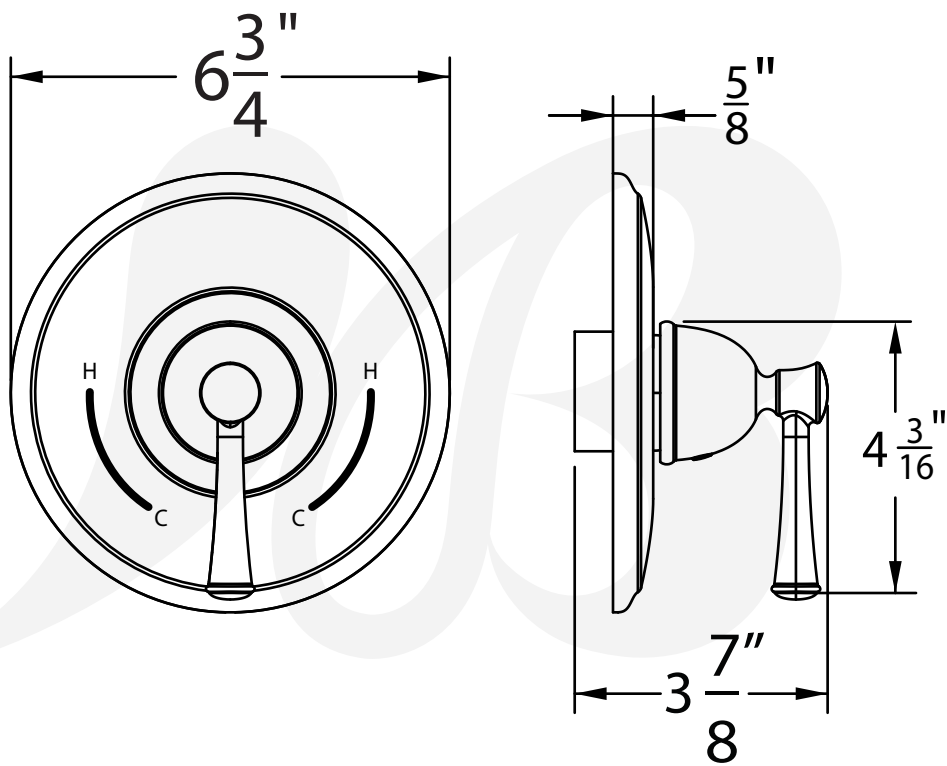

P6382801, P6382802, P6382816, P6382849 - Woodbury Tub & Shower Trim

Description

WOODBURY TUB & SHOWER TRIM

- Classic styled trim package
- 5" Face shower head
- Five setting shower head
- Matching tub spout
- 1.5 GPM shower head
- VALVE SOLD SEPARATELY

**BREAK DOWN
Component Parts List**

16	CTFZ0037	1
15	CTCB0301	1
14	CTST0230	2
13	CTST0117	1
12	CTCP0072	1
11	CTHZ0748	1
10	CTCB0231	1
9	CTRR0113	1
8	CTWP0069	1
7	CTRR0123	1
6	CTCB0185	1
5	CTCB0670	1
4	CTCT0070	1
3	CTPT0014	1
2	ATBA0360	1
1	ATBE0130	1
No	PART	Qty

SPECIFIED MODEL

• Shower arm (P02284xx)

• Shower head (P09273xx)

• Valve trim (P34211xx)

• Tub Spout (P11295xx)

Item Number	Type	Date
P6382801, P6382802, P6382816, P6382849	Trim Kit	9-24-2021