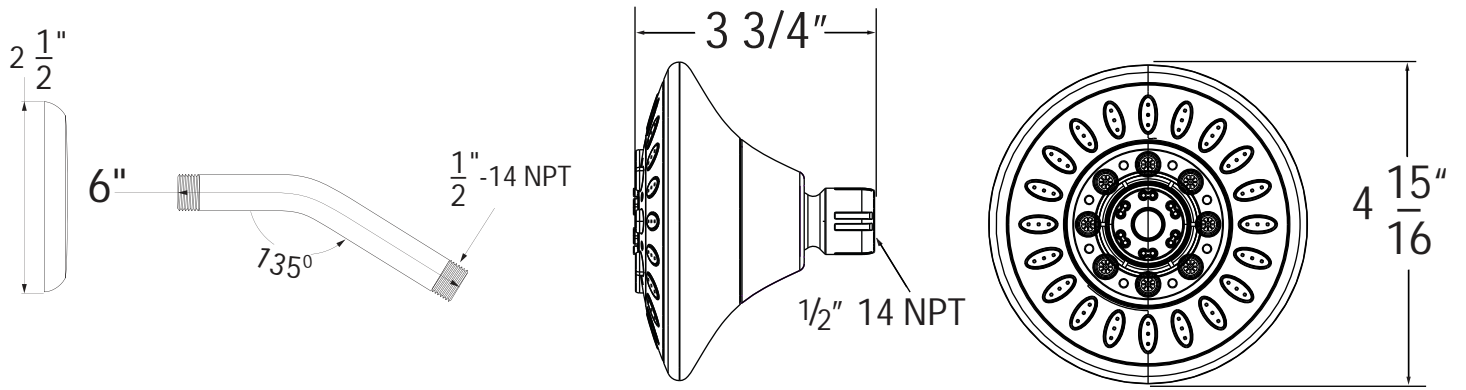

P6382801, P6382802, P6382816, P6382849 - Woodbury Tub & Shower Trim

Description

WOODBURY TUB & SHOWER TRIM

- Classic styled trim package
- 5" Face shower head
- Five setting shower head
- Matching tub spout
- 1.5 GPM shower head
- VALVE SOLD SEPARATELY

**BREAK DOWN
Component Parts List**

16	CTFZ0037	1
15	CTCB0301	1
14	CTST0230	2
13	CTST0117	1
12	CTCP0072	1
11	CTHZ0748	1
10	CTCB0231	1
9	CTRR0113	1
8	CTWP0069	1
7	CTRR0123	1
6	CTCB0185	1
5	CTCB0670	1
4	CTCT0070	1
3	CTPT0014	1
2	ATBA0360	1
1	ATBE0130	1
No	PART	Qty

SPECIFIED MODEL

• Shower arm (P02284xx)

• Shower head (P09273xx)

• Valve trim (P34211xx)

• Tub Spout (P11295xx)

Item Number	Type	Date
P6382801, P6382802, P6382816, P6382849	Trim Kit	9-24-2021