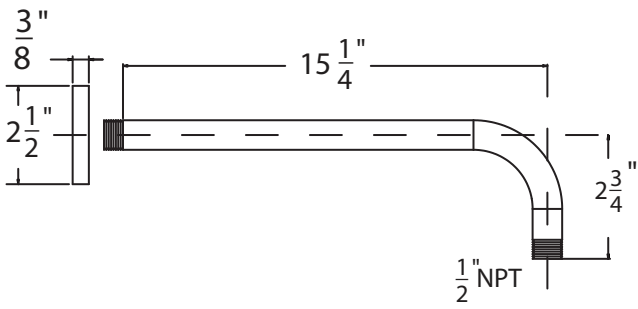

**P6382101, P6382102, P6382114, P6382116, P6382149 - Joy Tub and Shower Trim**

**Description**

**JOY TUB & SHOWER TRIM**

- Easy to turn lever handle
- 8" Face rain shower head
- Round style face plate

• VALVE SOLD SEPARATELY

**BREAK DOWN**

**Component Parts List**

19	CTFZ0016	1
18	CCQT0002	1
17	CTCP0072	1
16	CTST0117	1
15	CTCB0670	1
14	CTCB0185	1
13	CTWP0318	1
12	CTWP0223	1
11	CTCT0090	1
10	CTST0230	2
9	CTRR0244	1
8	CTCB0770	1
7	CTHZ0700	1
6	CTRP0109	2
5	CTCZ0304	1
4	CTCT0070	1
3	CTPB0627	1
2	ATBA0203	1
1	ATBE0303	1
<b>NO</b>	<b>PART #</b>	<b>QTY</b>

• Shower arm (P05281xx-2)

• Shower head (P34273xx)

• Valve trim (P30211xx)

• Tub Spout (P05295xx)

Item Number	Type	Date
P6382101, P6382102, P6382114, P6382116, P6382149	JOY TUB AND SHOWER TRIM	9/28/21