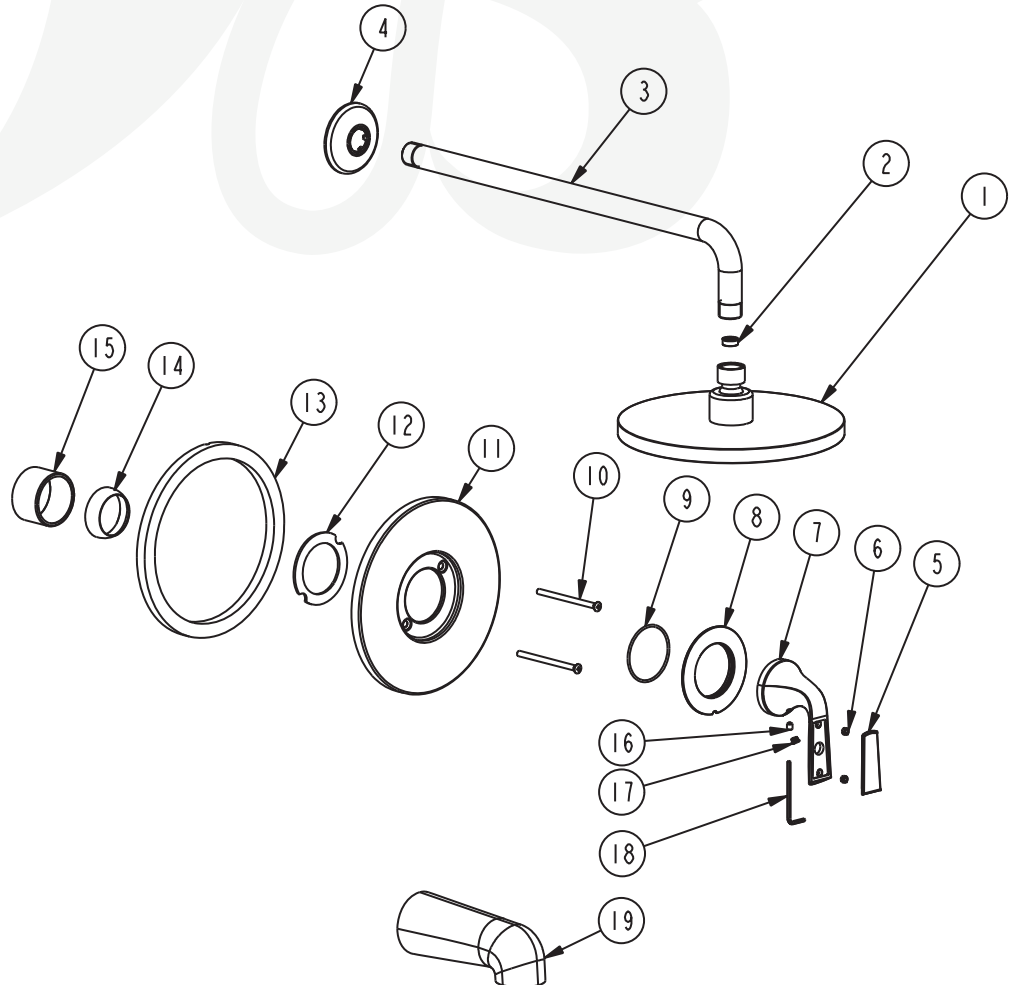

**P6382101, P6382102, P6382114, P6382116, P6382149 - Joy Tub and Shower Trim**

**Description**

**JOY TUB & SHOWER TRIM**

- Easy to turn lever handle
- 8" Face rain shower head
- Round style face plate

• VALVE SOLD SEPARATELY

**BREAK DOWN**

**Component Parts List**

19	CTFZ0016	1
18	CCQT0002	1
17	CTCP0072	1
16	CTST0117	1
15	CTCB0670	1
14	CTCB0185	1
13	CTWP0318	1
12	CTWP0223	1
11	CTCT0090	1
10	CTST0230	2
9	CTRR0244	1
8	CTCB0770	1
7	CTHZ0700	1
6	CTRP0109	2
5	CTCZ0304	1
4	CTCT0070	1
3	CTPB0627	1
2	ATBA0203	1
1	ATBE0303	1
<b>NO</b>	<b>PART #</b>	<b>QTY</b>

• Shower arm (P05281xx-2)

• Shower head (P34273xx)

• Valve trim (P30211xx)

• Tub Spout (P05295xx)

Item Number	Type	Date
P6382101, P6382102, P6382114, P6382116, P6382149	JOY TUB AND SHOWER TRIM	9/28/21