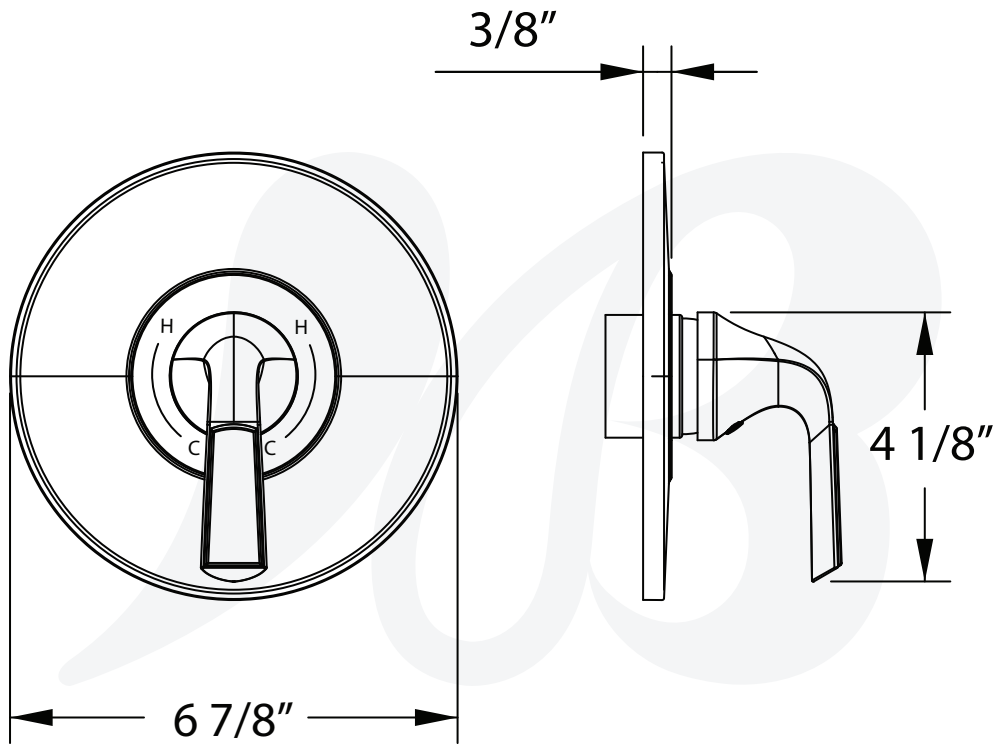

**P6382101, P6382102, P6382114, P6382116, P6382149 - Joy Tub and Shower Trim**

**Description**

**JOY TUB & SHOWER TRIM**

- Easy to turn lever handle
- 8" Face rain shower head
- Round style face plate

• VALVE SOLD SEPARATELY

**BREAK DOWN**

**Component Parts List**

19	CTFZ0016	1
18	CCQT0002	1
17	CTCP0072	1
16	CTST0117	1
15	CTCB0670	1
14	CTCB0185	1
13	CTWP0318	1
12	CTWP0223	1
11	CTCT0090	1
10	CTST0230	2
9	CTRR0244	1
8	CTCB0770	1
7	CTHZ0700	1
6	CTRP0109	2
5	CTCZ0304	1
4	CTCT0070	1
3	CTPB0627	1
2	ATBA0203	1
1	ATBE0303	1
<b>NO</b>	<b>PART #</b>	<b>QTY</b>

• Shower arm (P05281xx-2)

• Shower head (P34273xx)

• Valve trim (P30211xx)

• Tub Spout (P05295xx)

Item Number	Type	Date
P6382101, P6382102, P6382114, P6382116, P6382149	JOY TUB AND SHOWER TRIM	9/28/21