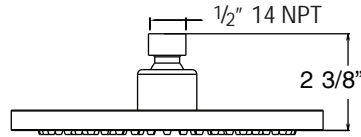

**BREAK DOWN**

**Component Parts List**

19	CTFZ0016	1
18	CCQT0002	1
17	CTCP0072	1
16	CTST0117	1
15	CTCB0670	1
14	CTCB0185	1
13	CTWP0318	1
12	CTWP0223	1
11	CTCT0090	1
10	CTST0230	2
9	CTRR0244	1
8	CTCB0770	1
7	CTHZ0700	1
6	CTRP0109	2
5	CTCZ0304	1
4	CTCT0070	1
3	CTPB0627	1
2	ATBA0203	1
1	ATBE0303	1
<b>NO</b>	<b>PART #</b>	<b>QTY</b>

• Shower arm (P05281xx-2)

• Shower head (P34273xx)

• Valve trim (P30211xx)

• Tub Spout (P05295xx)

Item Number	Type	Date
P6382101, P6382102, P6382114, P6382116, P6382149	JOY TUB AND SHOWER TRIM	9/28/21