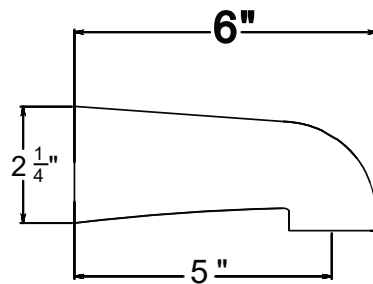

**BREAK DOWN**

**Component Parts List**

19	CTFZ0016	1
18	CCQT0002	1
17	CTCP0072	1
16	CTST0117	1
15	CTCB0670	1
14	CTCB0185	1
13	CTWP0318	1
12	CTWP0223	1
11	CTCT0090	1
10	CTST0230	2
9	CTRR0244	1
8	CTCB0770	1
7	CTHZ0700	1
6	CTRP0109	2
5	CTCZ0304	1
4	CTCT0070	1
3	CTPB0627	1
2	ATBA0203	1
1	ATBE0303	1
<b>NO</b>	<b>PART #</b>	<b>QTY</b>

• Shower arm (P05281xx-2)

• Shower head (P34273xx)

• Valve trim (P30211xx)

• Tub Spout (P05295xx)

Item Number	Type	Date
P6382101, P6382102, P6382114, P6382116, P6382149	JOY TUB AND SHOWER TRIM	9/28/21