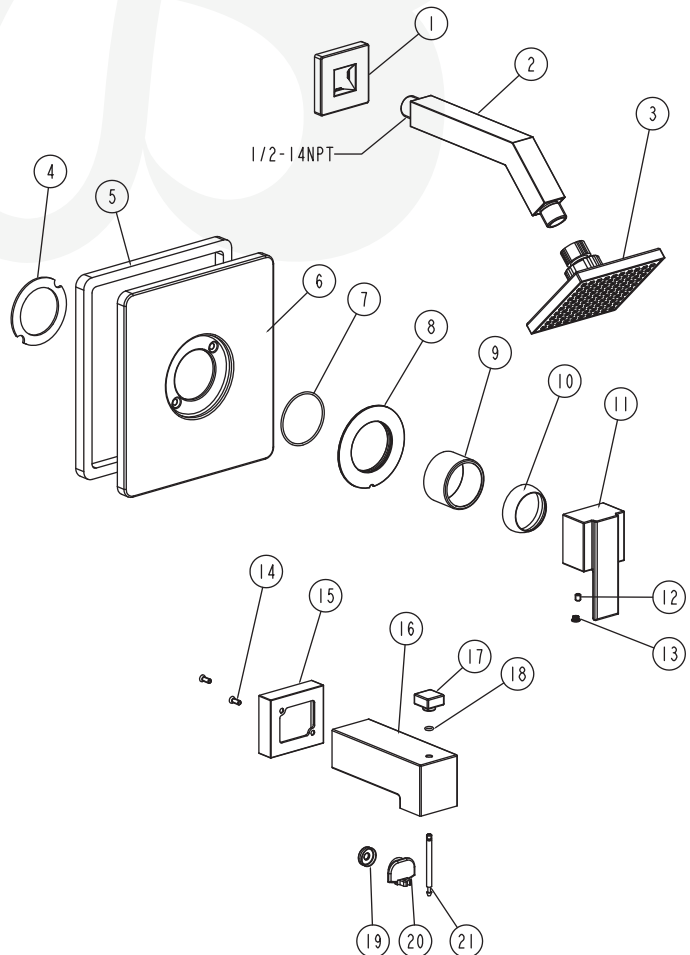

**P6382001, P6382002, P6382014, P6382016, P6382049 - Razo Tub and Shower Trim**

**Description**

**RAZO TUB & SHOWER TRIM**

- Flat lever handle
- 4" x 4" Face shower head
- Single Setting shower head
- 1.5 GPM shower head

**BREAK DOWN  
Component Parts List**

21	CTMT0034	1
20	CTKP0098	1
19	CTWR1037	1
18	CTRR0164	1
17	CTHB0354	1
16	CTFZ0026	1
15	CTDZ0130	1
14	CTST3011	2
13	CTCP0072	1
12	CTST0117	1
11	CTHZ0642	1
10	CTCB0185	1
9	CTCB0670	1
8	CTCB0770	1
7	CTRR0244	1
6	CTCT0098	1
5	CTWP0266	1
4	CTWP0223	1
3	ATBE0120	1
2	ATBP0486	1
1	CTCB0909	1
NO.	Drawing No.	Quantity

• Shower arm (P12281xx)

• Shower head (P03273xx)

• Valve trim (P32211xx)

• Tub Spout (P09295xx)

Item Number	Type	Date
P6382001, P6382002, P6382014, P6382016, P6382049	RAZO TUB AND SHOWER TRIM	10-8-2021