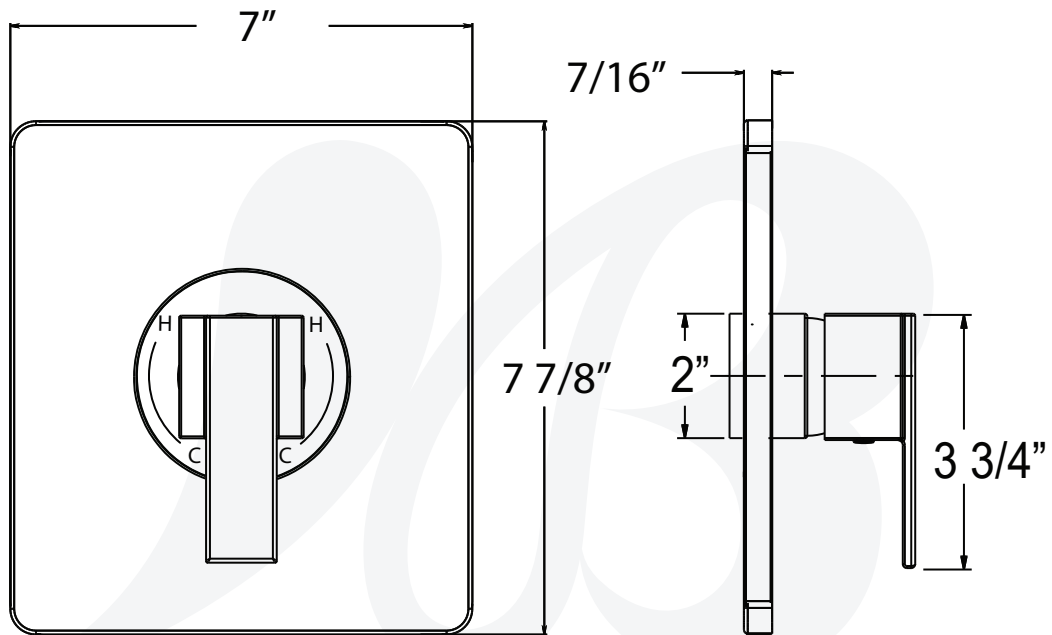

**P6382001, P6382002, P6382014, P6382016, P6382049 - Razo Tub and Shower Trim**

**Description**

**RAZO TUB & SHOWER TRIM**

- Flat lever handle
- 4" x 4" Face shower head
- Single Setting shower head
- 1.5 GPM shower head

**BREAK DOWN  
Component Parts List**

21	CTMT0034	1
20	CTKP0098	1
19	CTWR1037	1
18	CTRR0164	1
17	CTHB0354	1
16	CTFZ0026	1
15	CTDZ0130	1
14	CTST3011	2
13	CTCP0072	1
12	CTST0117	1
11	CTHZ0642	1
10	CTCB0185	1
9	CTCB0670	1
8	CTCB0770	1
7	CTRR0244	1
6	CTCT0098	1
5	CTWP0266	1
4	CTWP0223	1
3	ATBE0120	1
2	ATBP0486	1
1	CTCB0909	1
NO.	Drawing No.	Quantity

• Shower arm (P12281xx)

• Shower head (P03273xx)

• Valve trim (P32211xx)

• Tub Spout (P09295xx)

Item Number	Type	Date
P6382001, P6382002, P6382014, P6382016, P6382049	RAZO TUB AND SHOWER TRIM	10-8-2021