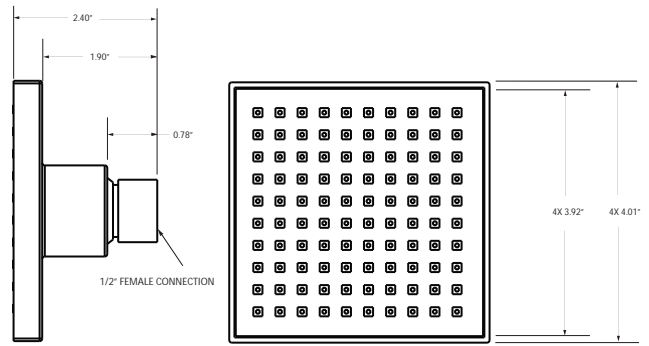

• Shower head (P03273xx)