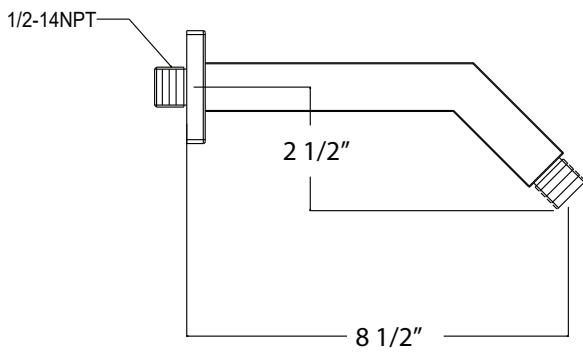

**P6382001, P6382002, P6382014, P6382016, P6382049 - Razo Tub and Shower Trim**

**Description**

**RAZO TUB & SHOWER TRIM**

- Flat lever handle
- 4" x 4" Face shower head
- Single Setting shower head
- 1.5 GPM shower head

**BREAK DOWN  
Component Parts List**

21	CTMT0034	1
20	CTKP0098	1
19	CTWR1037	1
18	CTRR0164	1
17	CTHB0354	1
16	CTFZ0026	1
15	CTDZ0130	1
14	CTST3011	2
13	CTCP0072	1
12	CTST0117	1
11	CTHZ0642	1
10	CTCB0185	1
9	CTCB0670	1
8	CTCB0770	1
7	CTRR0244	1
6	CTCT0098	1
5	CTWP0266	1
4	CTWP0223	1
3	ATBE0120	1
2	ATBP0486	1
1	CTCB0909	1
NO.	Drawing No.	Quantity