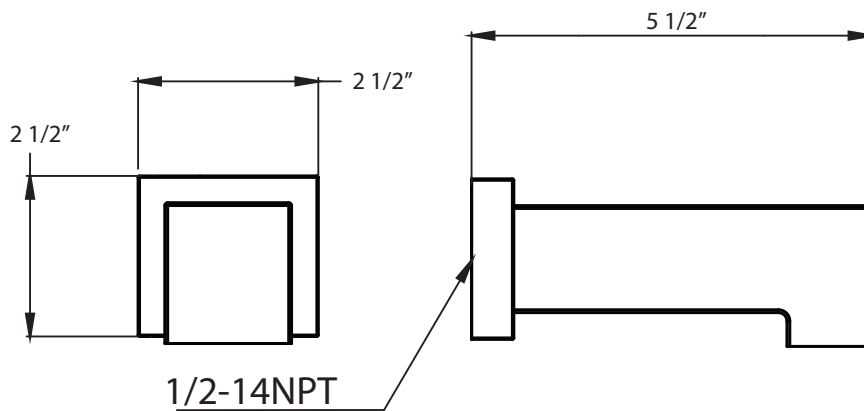

**BREAK DOWN  
Component Parts List**

21	CTMT0034	1
20	CTKP0098	1
19	CTWR1037	1
18	CTRR0164	1
17	CTHB0354	1
16	CTFZ0026	1
15	CTDZ0130	1
14	CTST3011	2
13	CTCP0072	1
12	CTST0117	1
11	CTHZ0642	1
10	CTCB0185	1
9	CTCB0670	1
8	CTCB0770	1
7	CTRR0244	1
6	CTCT0098	1
5	CTWP0266	1
4	CTWP0223	1
3	ATBE0120	1
2	ATBP0486	1
1	CTCB0909	1
NO.	Drawing No.	Quantity

• Shower arm (P12281xx)

• Shower head (P03273xx)

• Valve trim (P32211xx)

• Tub Spout (P09295xx)

Item Number	Type	Date
P6382001, P6382002, P6382014, P6382016, P6382049	RAZO TUB AND SHOWER TRIM	10-8-2021