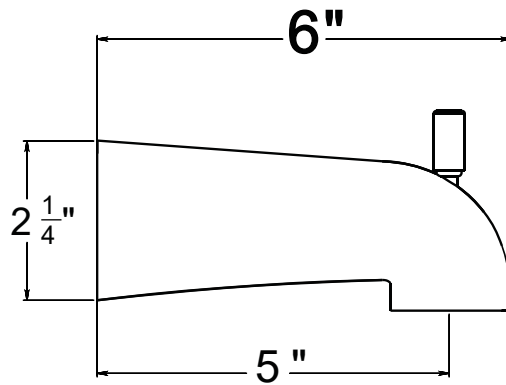

P6381701, P6381702, P6382749 - Emory II Tub & Shower Trim

Description

EMORY II TUB & SHOWER TRIM

- Emory Metal lever handle
- 4" Round shower head
- Single Setting shower head
- 1.5 GPM shower head

• VALVE SOLD SEPARATELY

SPECIFIED MODEL

• Shower arm (P02284xx)

• Shower head (P02273xx)

• Valve trim (P35211xx)

• Tub Spout (P02295xx)

Item Number	Type	Date
P6381701, P6381702, P6381749	Trim Kit	9-24-2021