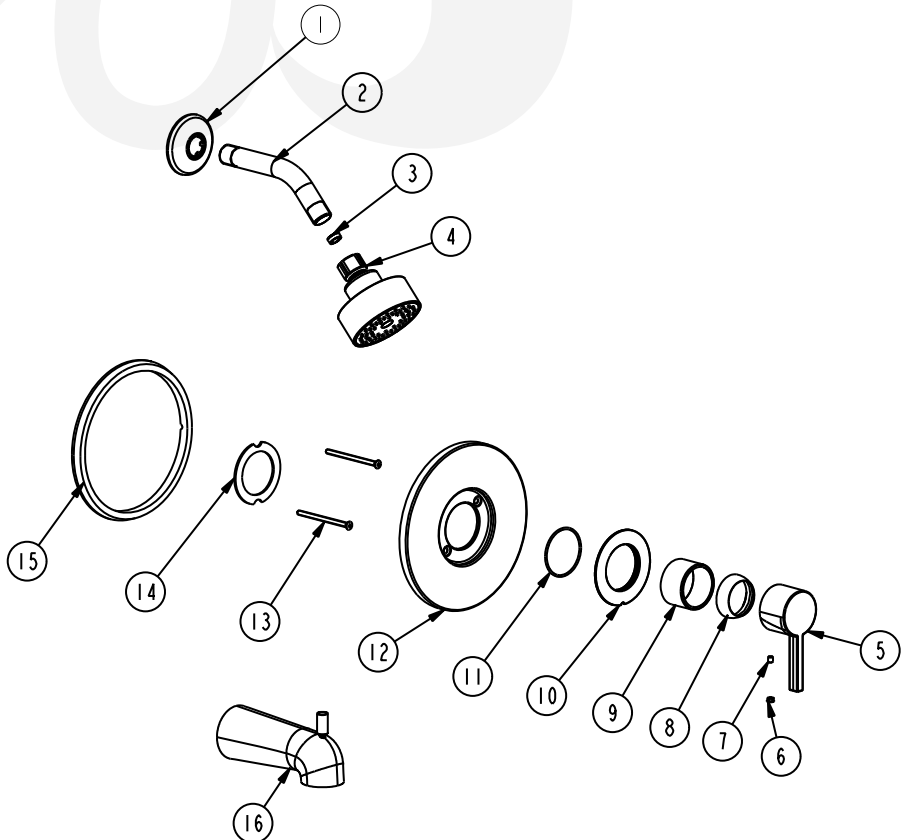

P6381701, P6381702, P6382749 - Emory II Tub & Shower Trim

Description

EMORY II TUB & SHOWER TRIM

- Emory Metal lever handle
- 4" Round shower head
- Single Setting shower head
- 1.5 GPM shower head

• VALVE SOLD SEPARATELY

**BREAK DOWN
Component Parts List**

16	ATBF0157	1
15	CTWP0318	1
14	CTWP0223	1
13	CTST0230	2
12	CTCT0090	1
11	CTRR0244	1
10	CTCB0770	1
9	CTCB0670	1
8	CTCB0185	1
7	CTST0155	1
6	CTCP0072	1
5	CTHZ0296	1
4	ATBE0152	1
3	ATBA0258	1
2	CTPT0014	1
1	CTCT0070	1
No	PART	Qty

SPECIFIED MODEL

• Shower arm (P02284xx)

• Shower head (P02273xx)

• Valve trim (P35211xx)

• Tub Spout (P02295xx)

Item Number	Type	Date
P6381701, P6381702, P6381749	Trim Kit	9-24-2021