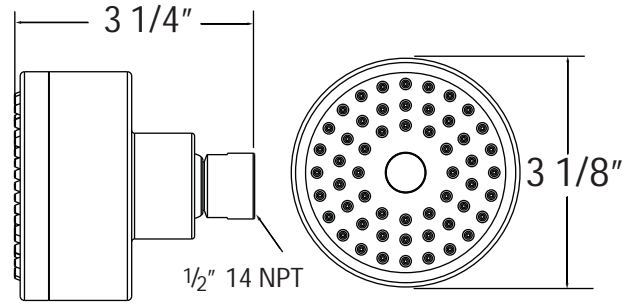

P6381701, P6381702, P6382749 - Emory II Tub & Shower Trim

Description

EMORY II TUB & SHOWER TRIM

- Emory Metal lever handle
- 4" Round shower head
- Single Setting shower head
- 1.5 GPM shower head

• VALVE SOLD SEPARATELY

**BREAK DOWN
Component Parts List**

16	ATBF0157	1
15	CTWP0318	1
14	CTWP0223	1
13	CTST0230	2
12	CTCT0090	1
11	CTRR0244	1
10	CTCB0770	1
9	CTCB0670	1
8	CTCB0185	1
7	CTST0155	1
6	CTCP0072	1
5	CTHZ0296	1
4	ATBE0152	1
3	ATBA0258	1
2	CTPT0014	1
1	CTCT0070	1
No	PART	Qty

SPECIFIED MODEL

• Shower arm (P02284xx)

• Shower head (P02273xx)

• Valve trim (P35211xx)

• Tub Spout (P02295xx)

Item Number	Type	Date
P6381701, P6381702, P6381749	Trim Kit	9-24-2021