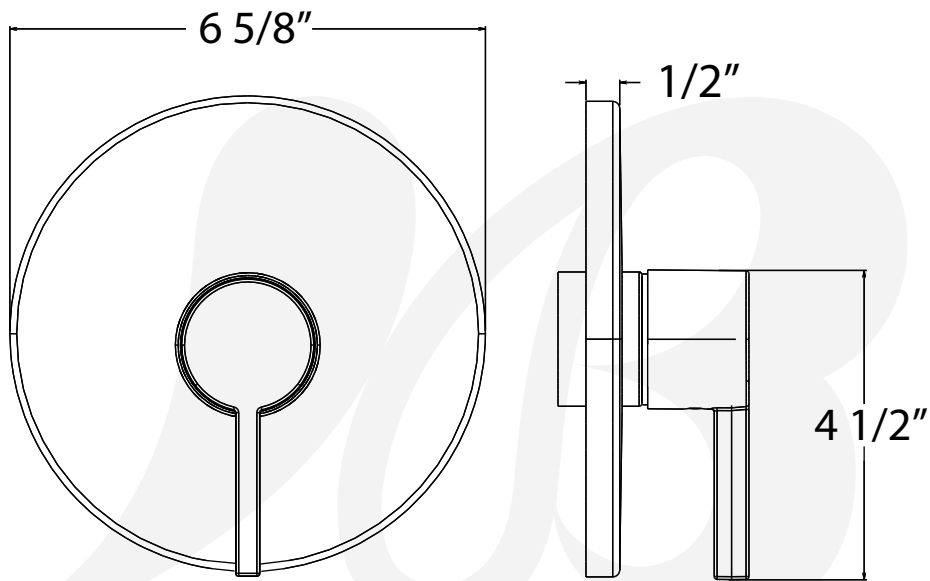

P6381701, P6381702, P6382749 - Emory II Tub & Shower Trim

Description

EMORY II TUB & SHOWER TRIM

- Emory Metal lever handle
- 4" Round shower head
- Single Setting shower head
- 1.5 GPM shower head

• VALVE SOLD SEPARATELY

**BREAK DOWN
Component Parts List**

16	ATBF0157	1
15	CTWP0318	1
14	CTWP0223	1
13	CTST0230	2
12	CTCT0090	1
11	CTRR0244	1
10	CTCB0770	1
9	CTCB0670	1
8	CTCB0185	1
7	CTST0155	1
6	CTCP0072	1
5	CTHZ0296	1
4	ATBE0152	1
3	ATBA0258	1
2	CTPT0014	1
1	CTCT0070	1
No	PART	Qty

SPECIFIED MODEL

• Shower arm (P02284xx)

• Shower head (P02273xx)

• Valve trim (P35211xx)

• Tub Spout (P02295xx)

Item Number	Type	Date
P6381701, P6381702, P6381749	Trim Kit	9-24-2021