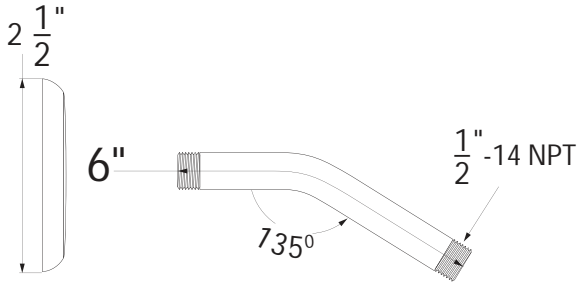

P6381701, P6381702, P6382749 - Emory II Tub & Shower Trim

Description

EMORY II TUB & SHOWER TRIM

- Emory Metal lever handle
- 4" Round shower head
- Single Setting shower head
- 1.5 GPM shower head

• VALVE SOLD SEPARATELY

**BREAK DOWN
Component Parts List**

16	ATBF0157	1
15	CTWP0318	1
14	CTWP0223	1
13	CTST0230	2
12	CTCT0090	1
11	CTRR0244	1
10	CTCB0770	1
9	CTCB0670	1
8	CTCB0185	1
7	CTST0155	1
6	CTCP0072	1
5	CTHZ0296	1
4	ATBE0152	1
3	ATBA0258	1
2	CTPT0014	1
1	CTCT0070	1
No	PART	Qty

SPECIFIED MODEL

• Shower arm (P02284xx)

• Shower head (P02273xx)

• Valve trim (P35211xx)

• Tub Spout (P02295xx)

Item Number	Type	Date
P6381701, P6381702, P6381749	Trim Kit	9-24-2021