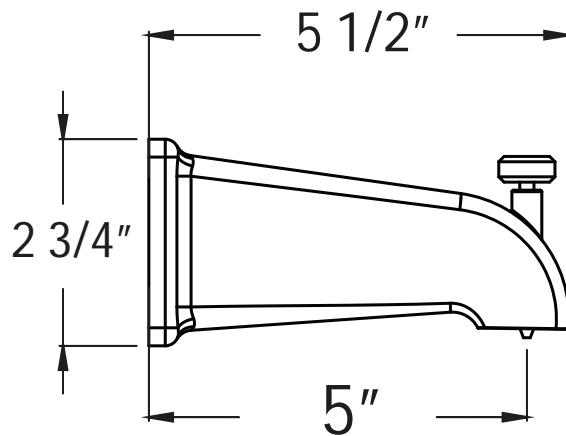

**P6360501-2, P6360502-2 - McMillan Tub and Shower Trim**

**Description**

- **TUB & SHOWER TRIM KIT**
- Metal lever handle
- 6" Face shower head
- Single Setting shower head
- 1.5 GPM shower head
- VALVE SOLD SEPARATELY

**BREAK DOWN**  
**Component Parts List**

18	ATBF0144	1
17	CTWP0266	1
16	CTST0230	2
15	CTWP0223	1
14	CTCT0098	1
13	CTRR0244	1
12	CTCB0770	1
11	CTCB0670	1
10	CTCB0185	1
9	CTST0051	1
8	CTST0117	1
7	CTCP0072	1
6	CTHZ0301	1
5	CTCB0606	1
4	ATBE0198	1
3	ATBA0258	1
2	CTPT0051	1
1	CTCT0112	1
<b>No</b>	<b>PART</b>	<b>Qty</b>

# SPECIFIED MODEL

• Shower arm (P01284xx)

• Shower head (P15273xx)

• Valve trim (P38211xx-1)

• Tub Spout with diverter (P06295xx)

Item Number	Type	Date
P6360501-2, P6360502-2	Trim Kit	9-24-2021