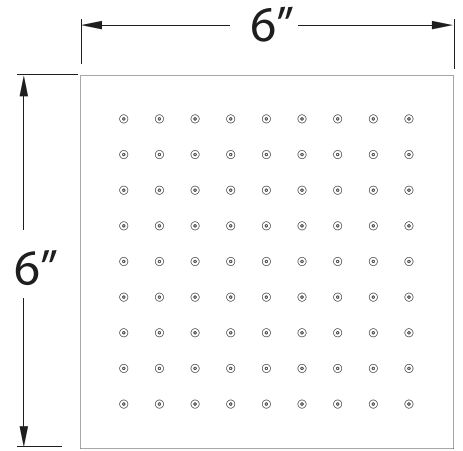

• Valve trim (P38211xx-1)