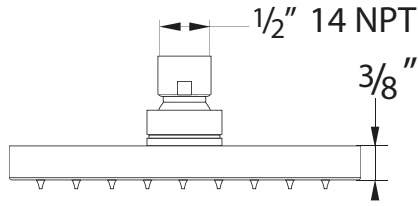

**P6360501-2, P6360502-2 - McMillan Tub and Shower Trim**

**Description**

- **TUB & SHOWER TRIM KIT**
- Metal lever handle
- 6" Face shower head
- Single Setting shower head
- 1.5 GPM shower head
- VALVE SOLD SEPARATELY

**BREAK DOWN**  
**Component Parts List**

18	ATBF0144	1
17	CTWP0266	1
16	CTST0230	2
15	CTWP0223	1
14	CTCT0098	1
13	CTRR0244	1
12	CTCB0770	1
11	CTCB0670	1
10	CTCB0185	1
9	CTST0051	1
8	CTST0117	1
7	CTCP0072	1
6	CTHZ0301	1
5	CTCB0606	1
4	ATBE0198	1
3	ATBA0258	1
2	CTPT0051	1
1	CTCT0112	1
<b>No</b>	<b>PART</b>	<b>Qty</b>

# SPECIFIED MODEL

• Shower arm (P01284xx)

• Shower head (P15273xx)

• Valve trim (P38211xx-1)

• Tub Spout with diverter (P06295xx)

Item Number	Type	Date
P6360501-2, P6360502-2	Trim Kit	9-24-2021