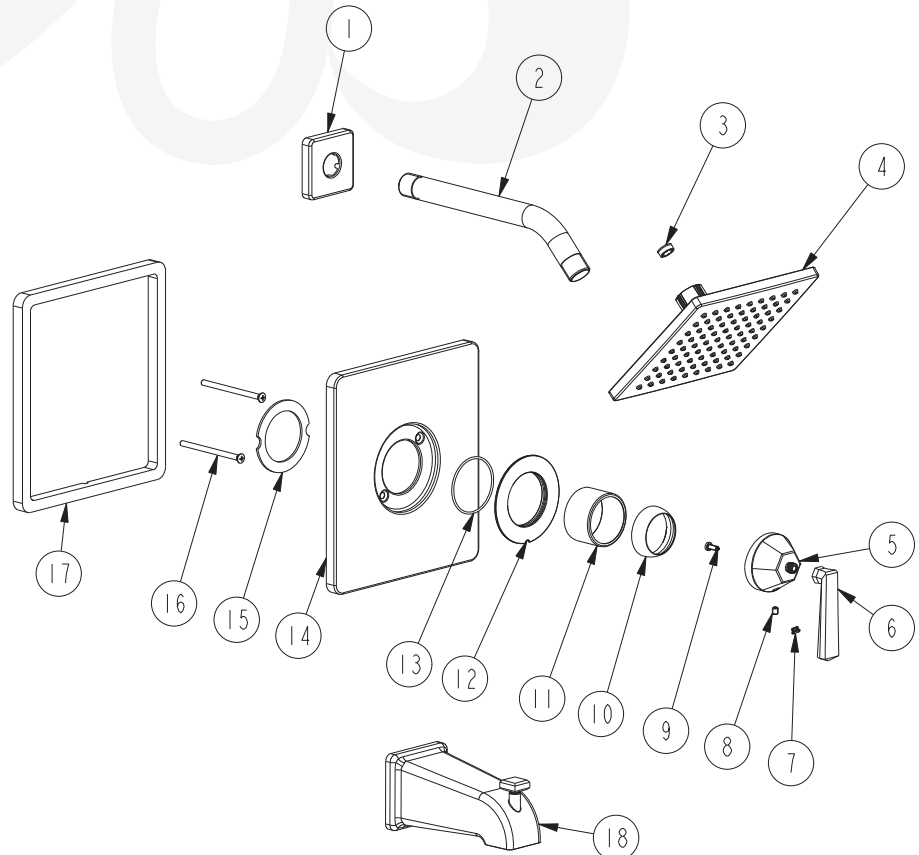

**P6360501-2, P6360502-2 - McMillan Tub and Shower Trim**

**Description**

- **TUB & SHOWER TRIM KIT**
- Metal lever handle
- 6" Face shower head
- Single Setting shower head
- 1.5 GPM shower head
- VALVE SOLD SEPARATELY

**BREAK DOWN**  
**Component Parts List**

18	ATBF0144	1
17	CTWP0266	1
16	CTST0230	2
15	CTWP0223	1
14	CTCT0098	1
13	CTRR0244	1
12	CTCB0770	1
11	CTCB0670	1
10	CTCB0185	1
9	CTST0051	1
8	CTST0117	1
7	CTCP0072	1
6	CTHZ0301	1
5	CTCB0606	1
4	ATBE0198	1
3	ATBA0258	1
2	CTPT0051	1
1	CTCT0112	1
<b>No</b>	<b>PART</b>	<b>Qty</b>

# SPECIFIED MODEL

• Shower arm (P01284xx)

• Shower head (P15273xx)

• Valve trim (P38211xx-1)

• Tub Spout with diverter (P06295xx)

Item Number	Type	Date
P6360501-2, P6360502-2	Trim Kit	9-24-2021