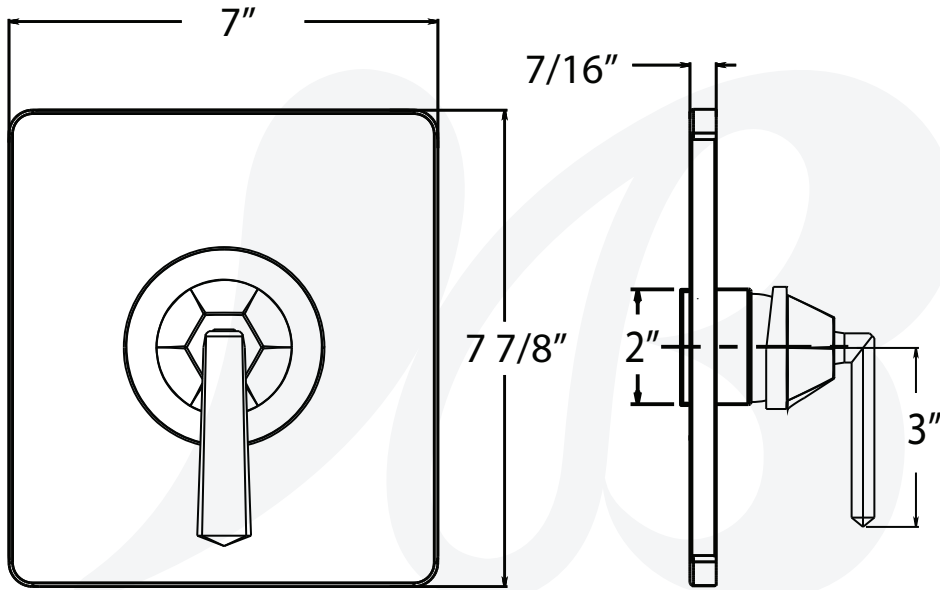

**P6360501-2, P6360502-2 - McMillan Tub and Shower Trim**

**Description**

- **TUB & SHOWER TRIM KIT**
- Metal lever handle
- 6" Face shower head
- Single Setting shower head
- 1.5 GPM shower head
- VALVE SOLD SEPARATELY

**BREAK DOWN**  
**Component Parts List**

18	ATBF0144	1
17	CTWP0266	1
16	CTST0230	2
15	CTWP0223	1
14	CTCT0098	1
13	CTRR0244	1
12	CTCB0770	1
11	CTCB0670	1
10	CTCB0185	1
9	CTST0051	1
8	CTST0117	1
7	CTCP0072	1
6	CTHZ0301	1
5	CTCB0606	1
4	ATBE0198	1
3	ATBA0258	1
2	CTPT0051	1
1	CTCT0112	1
<b>No</b>	<b>PART</b>	<b>Qty</b>

# SPECIFIED MODEL

• Shower arm (P01284xx)

• Shower head (P15273xx)

• Valve trim (P38211xx-1)

• Tub Spout with diverter (P06295xx)

Item Number	Type	Date
P6360501-2, P6360502-2	Trim Kit	9-24-2021