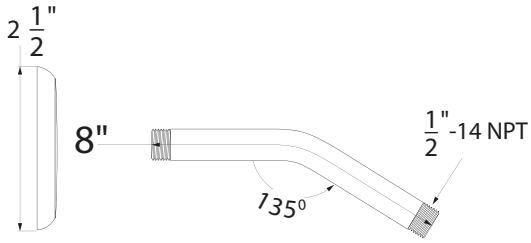

**P6360501-2, P6360502-2 - McMillan Tub and Shower Trim**

**Description**

- **TUB & SHOWER TRIM KIT**
- Metal lever handle
- 6" Face shower head
- Single Setting shower head
- 1.5 GPM shower head
- VALVE SOLD SEPARATELY

**BREAK DOWN**  
**Component Parts List**

18	ATBF0144	1
17	CTWP0266	1
16	CTST0230	2
15	CTWP0223	1
14	CTCT0098	1
13	CTRR0244	1
12	CTCB0770	1
11	CTCB0670	1
10	CTCB0185	1
9	CTST0051	1
8	CTST0117	1
7	CTCP0072	1
6	CTHZ0301	1
5	CTCB0606	1
4	ATBE0198	1
3	ATBA0258	1
2	CTPT0051	1
1	CTCT0112	1
<b>No</b>	<b>PART</b>	<b>Qty</b>

# SPECIFIED MODEL

• Shower arm (P01284xx)

• Shower head (P15273xx)

• Valve trim (P38211xx-1)

• Tub Spout with diverter (P06295xx)

Item Number	Type	Date
P6360501-2, P6360502-2	Trim Kit	9-24-2021