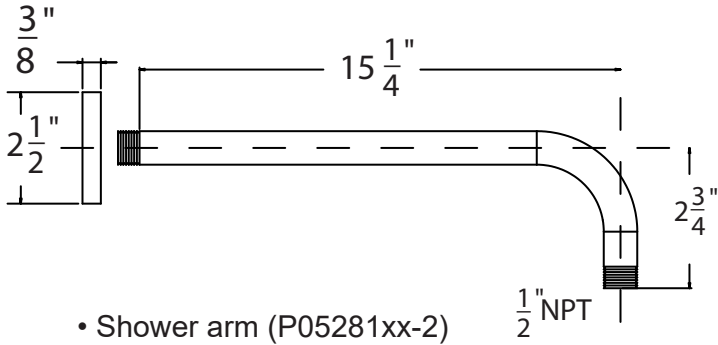

SPECIFIED MODEL

Item Number	Type	Date
P6182701, P6182702, P6182716, P6182749	Trim Kit	9-24-2021