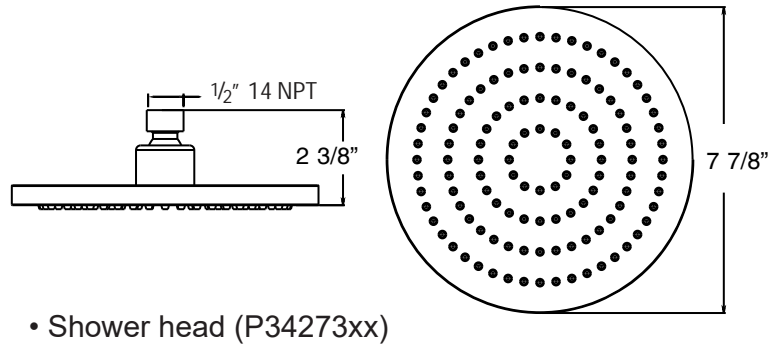

SPECIFIED MODEL

Item Number	Type	Date
P6182701, P6182702, P6182716, P6182749	Trim Kit	9-24-2021