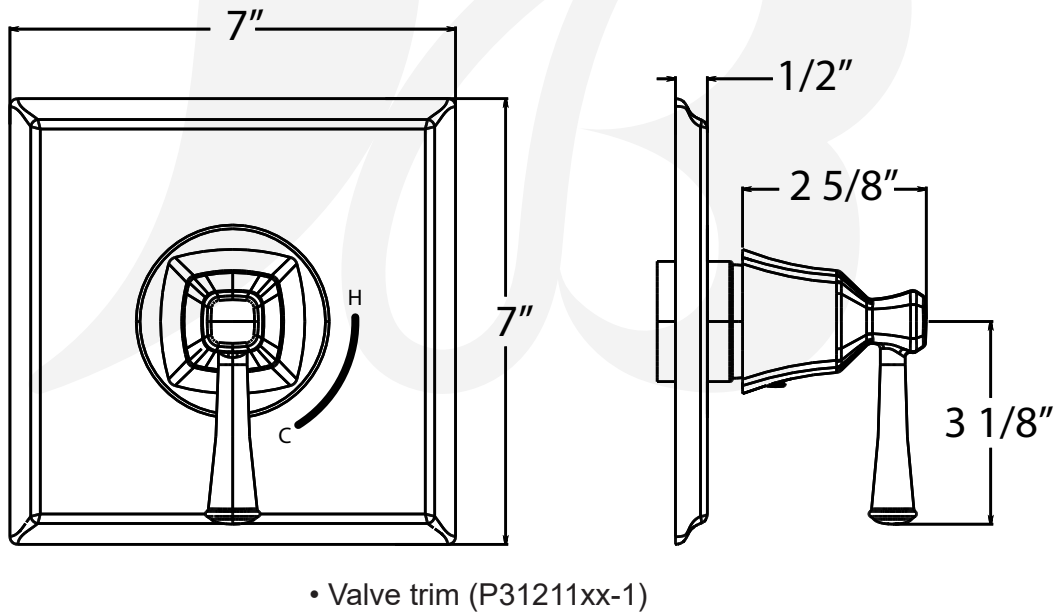

SPECIFIED MODEL

Item Number	Type	Date
P6182701, P6182702, P6182716, P6182749	Trim Kit	9-24-2021