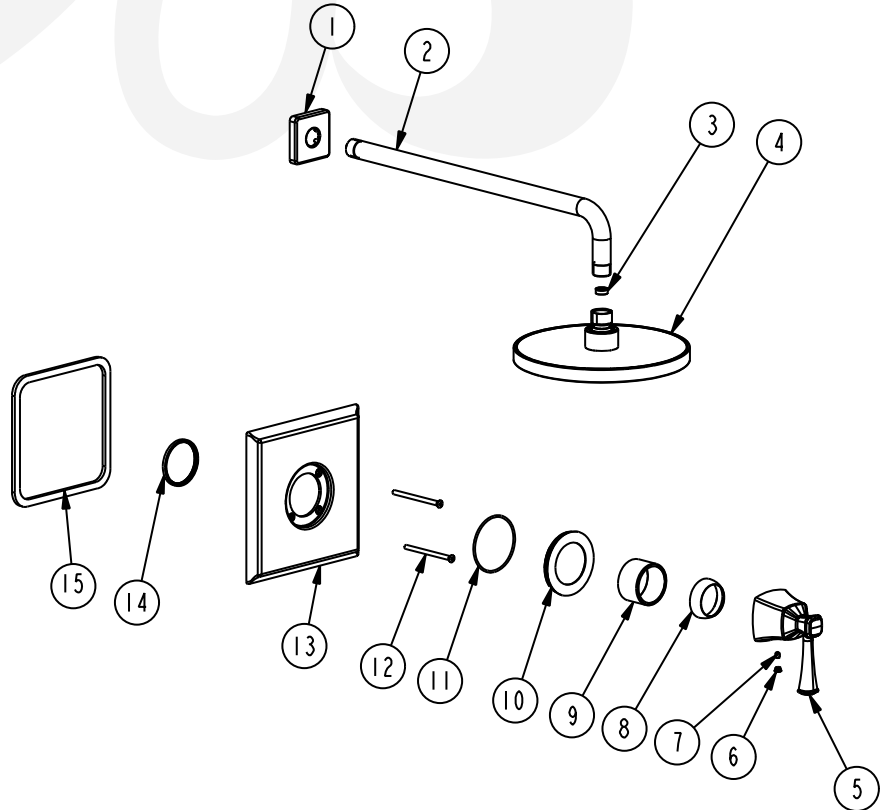

**P6182701, P6182702, P6182716, P6182749 - Davenport Shower Trim**

**Description**

**DAVENPORT SHOWER TRIM**

- Metal lever handle
- 8" Face rain shower head
- Square style face plate
- Long reaching shower arm
- 1.8 GPM shower head
- VALVE SOLD SEPARATELY

**BREAK DOWN  
Component Parts List**

No	PART	Qty
15	CTRR0123	1
14	CTCB0534	1
13	CTST0230	2
12	CTRR0113	1
11	CTCB0231	1
10	CTCB0670	1
9	CTCB0185	1
8	CTST0117	1
7	CTCP0072	1
6	CCQT0002	1
5	CTHZ0747	1
4	ATBE0313	1
3	ATBA0203	1
2	CTPB0627	1
1	CTCT0112	1