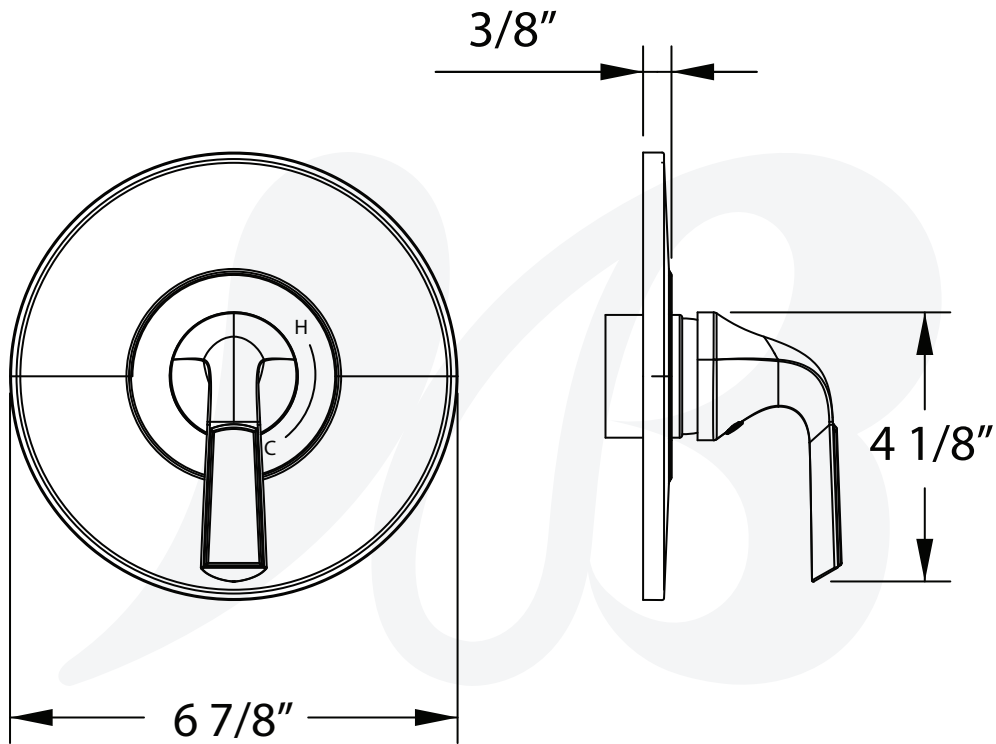

P6182101, P6182102, P6182114, P6182116, P6182149 - Joy Shower Trim

Description

JOY SHOWER TRIM

- Easy to turn lever handle
- 8" Face rain shower head
- Round style face plate

• VALVE SOLD SEPARATELY

Standards

BREAK DOWN

Component Parts List

18	CCQT0002	1
17	CTCP0072	1
16	CTST0117	1
15	CTCB0670	1
14	CTCB0185	1
13	CTWP0318	1
12	CTWP0223	1
11	CTCT0090	1
10	CTST0230	2
9	CTRR0244	1
8	CTCB0770	1
7	CTHZ0700	1
6	CTRP0109	2
5	CTCZ0304	1
4	CTCT0070	1
3	CTPB0627	1
2	ATBA0203	1
1	ATBE0303	1
NO	PART #	QTY

• Shower arm (P05281xx-2)

• Shower head (P34273xx)

• Valve trim (P30211xx-1)

Item Number	Type	Date
P6182101, P6182102, P6182114, P6182116, P6182149	JOY SHOWER TRIM	9/28/21