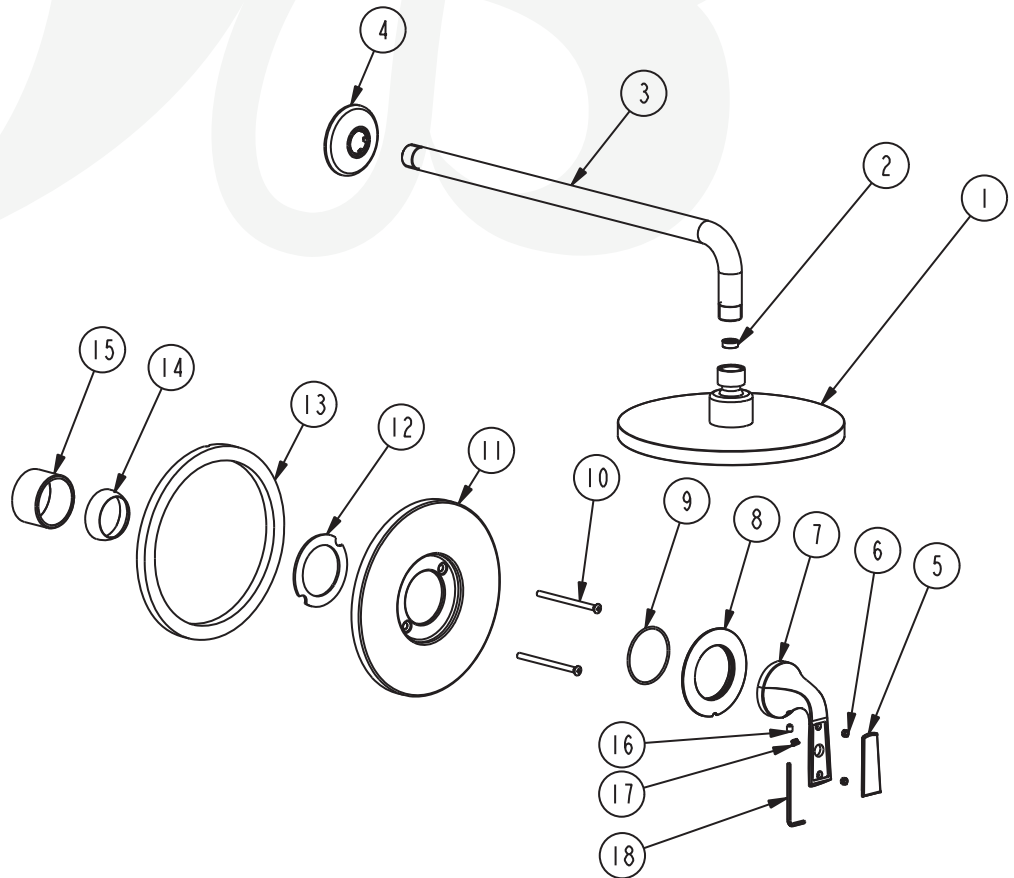

P6182101, P6182102, P6182114, P6182116, P6182149 - Joy Shower Trim

Description

JOY SHOWER TRIM

- Easy to turn lever handle
- 8" Face rain shower head
- Round style face plate

• VALVE SOLD SEPARATELY

Standards

BREAK DOWN

Component Parts List

18	CCQT0002	1
17	CTCP0072	1
16	CTST0117	1
15	CTCB0670	1
14	CTCB0185	1
13	CTWP0318	1
12	CTWP0223	1
11	CTCT0090	1
10	CTST0230	2
9	CTRR0244	1
8	CTCB0770	1
7	CTHZ0700	1
6	CTRP0109	2
5	CTCZ0304	1
4	CTCT0070	1
3	CTPB0627	1
2	ATBA0203	1
1	ATBE0303	1
NO	PART #	QTY

• Shower arm (P05281xx-2)

• Shower head (P34273xx)

• Valve trim (P30211xx-1)

Item Number	Type	Date
P6182101, P6182102, P6182114, P6182116, P6182149	JOY SHOWER TRIM	9/28/21