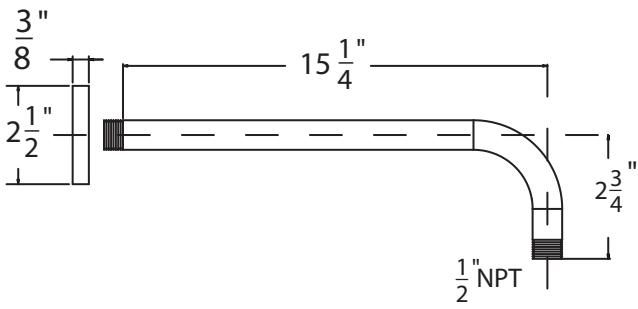

P6182101, P6182102, P6182114, P6182116, P6182149 - Joy Shower Trim

Description

JOY SHOWER TRIM

- Easy to turn lever handle
- 8" Face rain shower head
- Round style face plate

• VALVE SOLD SEPARATELY

Standards

BREAK DOWN

Component Parts List

18	CCQT0002	1
17	CTCP0072	1
16	CTST0117	1
15	CTCB0670	1
14	CTCB0185	1
13	CTWP0318	1
12	CTWP0223	1
11	CTCT0090	1
10	CTST0230	2
9	CTRR0244	1
8	CTCB0770	1
7	CTHZ0700	1
6	CTRP0109	2
5	CTCZ0304	1
4	CTCT0070	1
3	CTPB0627	1
2	ATBA0203	1
1	ATBE0303	1
NO	PART #	QTY

• Shower arm (P05281xx-2)

• Shower head (P34273xx)

• Valve trim (P30211xx-1)

Item Number	Type	Date
P6182101, P6182102, P6182114, P6182116, P6182149	JOY SHOWER TRIM	9/28/21