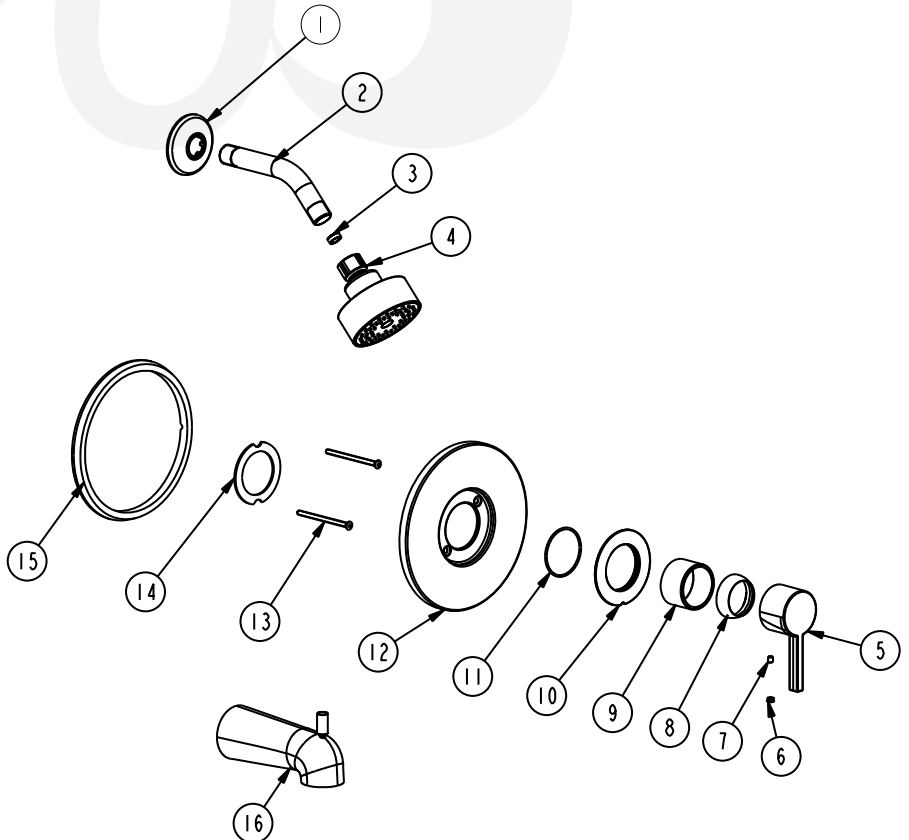

P6181701, P6181702, P6182749 - Emory II Shower Trim

Description

EMORY II SHOWER TRIM

- Emory Metal lever handle
- 4" Round shower head
- Single Setting shower head
- 1.5 GPM shower head

• VALVE SOLD SEPARATELY

**BREAK DOWN
Component Parts List**

16	ATBF0157	1
15	CTWP0318	1
14	CTWP0223	1
13	CTST0230	2
12	CTCT0090	1
11	CTRR0244	1
10	CTCB0770	1
9	CTCB0670	1
8	CTCB0185	1
7	CTST0155	1
6	CTCP0072	1
5	CTHZ0296	1
4	ATBE0152	1
3	ATBA0258	1
2	CTPT0014	1
1	CTCT0070	1
No	PART	Qty

SPECIFIED MODEL

• Shower arm (P02284xx)

• Shower head (P02273xx)

• Valve trim (P35211xx)

Item Number	Type	Date
P6181701, P6181702, P6181749	Trim Kit	9-24-2021