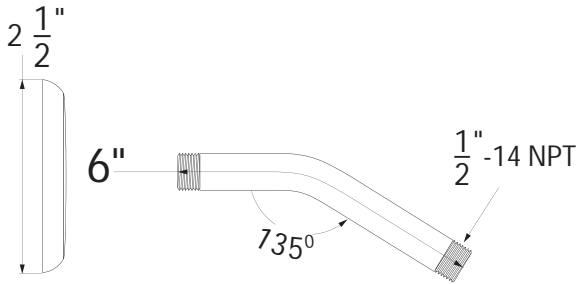

P6181701, P6181702, P6182749 - Emory II Shower Trim

Description

EMORY II SHOWER TRIM

- Emory Metal lever handle
- 4" Round shower head
- Single Setting shower head
- 1.5 GPM shower head

• VALVE SOLD SEPARATELY

**BREAK DOWN
Component Parts List**

16	ATBF0157	1
15	CTWP0318	1
14	CTWP0223	1
13	CTST0230	2
12	CTCT0090	1
11	CTRR0244	1
10	CTCB0770	1
9	CTCB0670	1
8	CTCB0185	1
7	CTST0155	1
6	CTCP0072	1
5	CTHZ0296	1
4	ATBE0152	1
3	ATBA0258	1
2	CTPT0014	1
1	CTCT0070	1
No	PART	Qty

SPECIFIED MODEL

• Shower arm (P02284xx)

• Shower head (P02273xx)

• Valve trim (P35211xx)

Item Number	Type	Date
P6181701, P6181702, P6181749	Trim Kit	9-24-2021