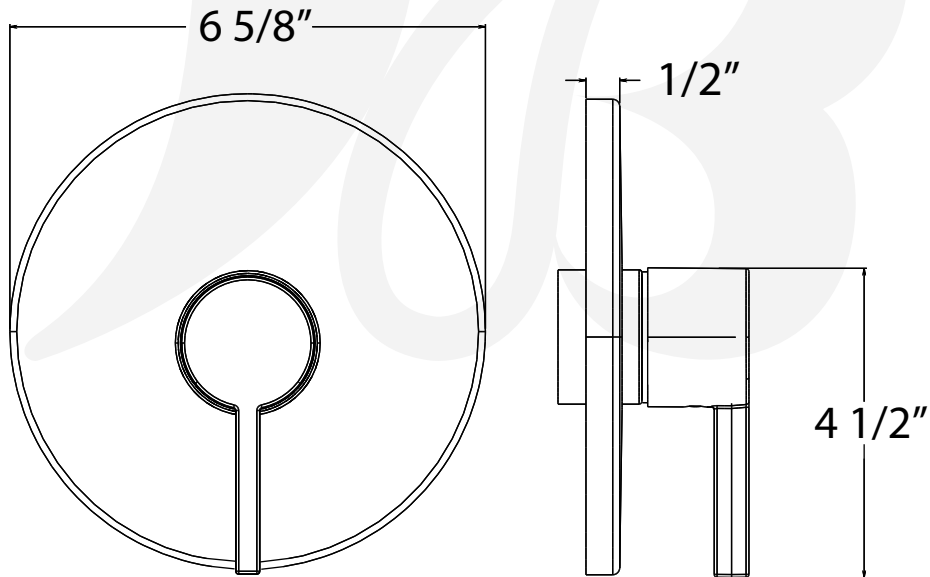

P6181701, P6181702, P6182749 - Emory II Shower Trim

Description

EMORY II SHOWER TRIM

- Emory Metal lever handle
- 4" Round shower head
- Single Setting shower head
- 1.5 GPM shower head

• VALVE SOLD SEPARATELY

**BREAK DOWN
Component Parts List**

16	ATBF0157	1
15	CTWP0318	1
14	CTWP0223	1
13	CTST0230	2
12	CTCT0090	1
11	CTRR0244	1
10	CTCB0770	1
9	CTCB0670	1
8	CTCB0185	1
7	CTST0155	1
6	CTCP0072	1
5	CTHZ0296	1
4	ATBE0152	1
3	ATBA0258	1
2	CTPT0014	1
1	CTCT0070	1
No	PART	Qty

SPECIFIED MODEL

• Shower arm (P02284xx)

• Shower head (P02273xx)

• Valve trim (P35211xx)

Item Number	Type	Date
P6181701, P6181702, P6181749	Trim Kit	9-24-2021