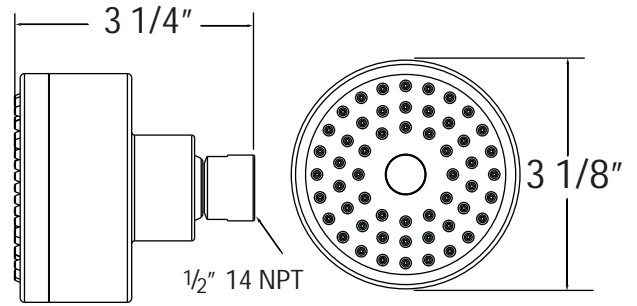

P6181701, P6181702, P6182749 - Emory II Shower Trim

Description

EMORY II SHOWER TRIM

- Emory Metal lever handle
- 4" Round shower head
- Single Setting shower head
- 1.5 GPM shower head

• VALVE SOLD SEPARATELY

**BREAK DOWN
Component Parts List**

16	ATBF0157	1
15	CTWP0318	1
14	CTWP0223	1
13	CTST0230	2
12	CTCT0090	1
11	CTRR0244	1
10	CTCB0770	1
9	CTCB0670	1
8	CTCB0185	1
7	CTST0155	1
6	CTCP0072	1
5	CTHZ0296	1
4	ATBE0152	1
3	ATBA0258	1
2	CTPT0014	1
1	CTCT0070	1
No	PART	Qty

SPECIFIED MODEL

• Shower arm (P02284xx)

• Shower head (P02273xx)

• Valve trim (P35211xx)

Item Number	Type	Date
P6181701, P6181702, P6181749	Trim Kit	9-24-2021