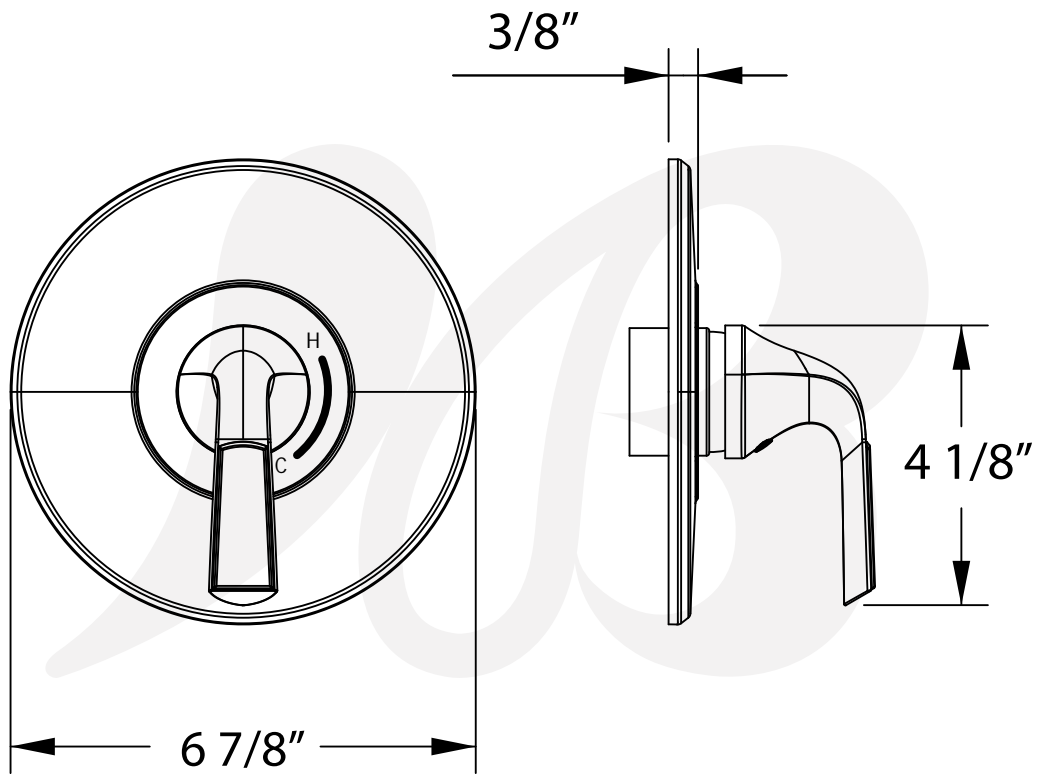

P3021101-1, P3021102-1, P3021114-1, P3021116-1, P3021149-1 Joy valve trim

Description

- This face plate is marked with H and C on one side of the plate
- Face plate and lever handle assembly
- VALVE SOLD SEPARATELY - P4323199

**BREAK DOWN
Component Parts List**

NO.	Part No.	Quantity
8	CTST0117	1
7	CTCP0072	1
6	CTCB0670	1
5	CTCB0185	1
4	CTWR0356	1
3	CTCB1015	1
2	CTHZ0700	1
1	CTCZ0304	1
NO.	Part No.	Quantity

Item Number	Type	Date
P3021101-1, P3021102-1, P3021114-1, P3021116-1, P3021149-1	Face Plate	07/01/2020