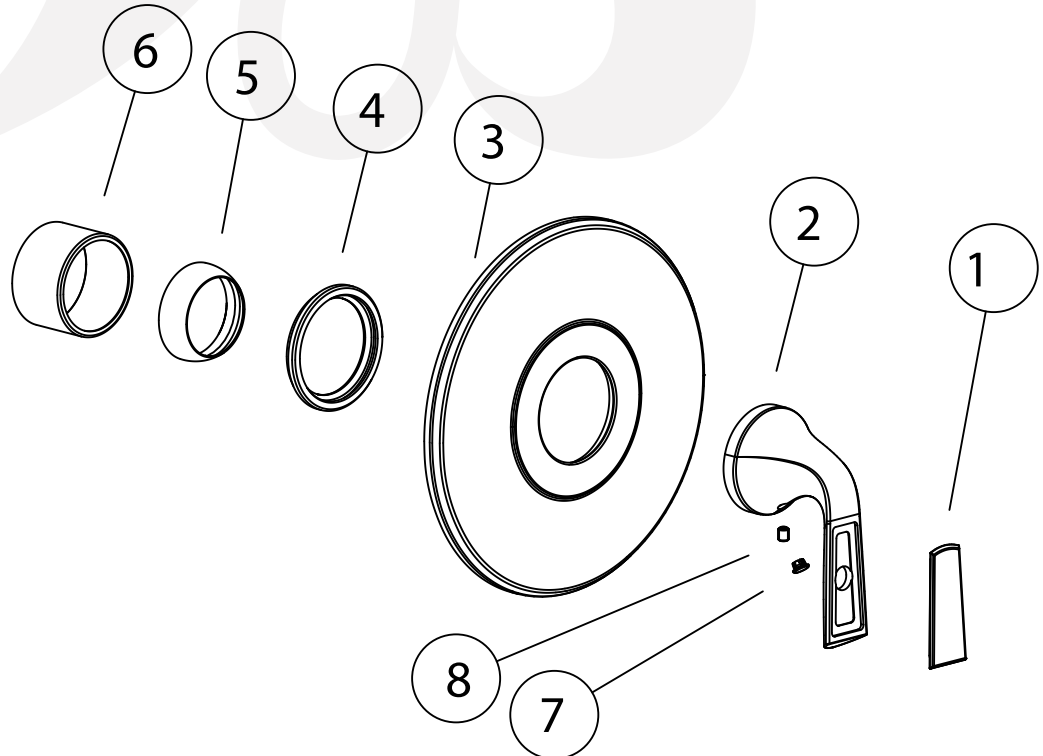

P3021101-1, P3021102-1, P3021114-1, P3021116-1, P3021149-1 Joy valve trim

Description

- This face plate is marked with H and C on one side of the plate
- Face plate and lever handle assembly
- VALVE SOLD SEPARATELY - P4323199

Standards

- ADA Accessibility Guidelines for Buildings and Facilities - 4.27.4 Controls and Mechanisms

P3021101-1

Colors / Finishes

- P3021101-1 - Chrome
- P3021102-1 - PVD Satin Nickel
- P3021114-1 - PVD Polished Nickel
- P3021116-1 - PVD Satin Brass
- P3021149-1 - Matte Black

**BREAK DOWN
Component Parts List**

NO.	Part No.	Quantity
8	CTST0117	1
7	CTCP0072	1
6	CTCB0670	1
5	CTCB0185	1
4	CTWR0356	1
3	CTCB1015	1
2	CTHZ0700	1
1	CTCZ0304	1
NO.	Part No.	Quantity

Item Number	Type	Date
P3021101-1, P3021102-1, P3021114-1, P3021116-1, P3021149-1	Face Plate	07/01/2020