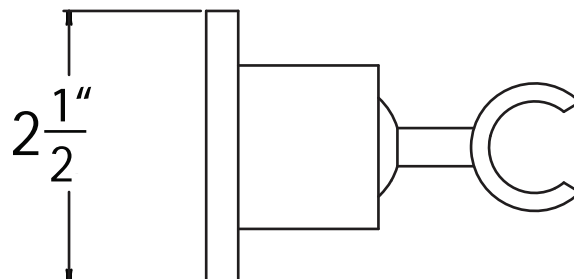

P0432101, P0432129, P0432103, P0432116, P0432149 - Wall Bracket

Description

HAND SHOWER HOLDER

- Brass swivel wall bracket for hand shower
- Easy to adjust ball joint
- Can be mounted with or without decorative trim plate

- Classic, Round and Square trim plate included in the box.

• P0432101

Colors / Finishes

P0432101	Chrome
P0432129	Satin Nickel
P0432103	Antique Bronze
P0432116	PVD Satin Brass
P0432149	Matte Black

• Square trim plate.

• Classic trim plate.

• Round trim plate.