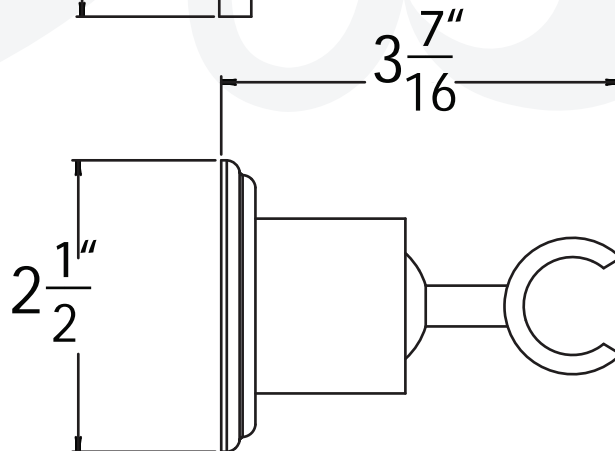

P0432101, P0432129, P0432103, P0432116, P0432149 - Wall Bracket

Description

HAND SHOWER HOLDER

- Brass swivel wall bracket for hand shower
- Easy to adjust ball joint
- Can be mounted with or without decorative trim plate

- Classic, Round and Square trim plate included in the box.

• P0432101

Colors / Finishes

P0432101	Chrome
P0432129	Satin Nickel
P0432103	Antique Bronze
P0432116	PVD Satin Brass
P0432149	Matte Black

• Square trim plate.

• Classic trim plate.

• Round trim plate.