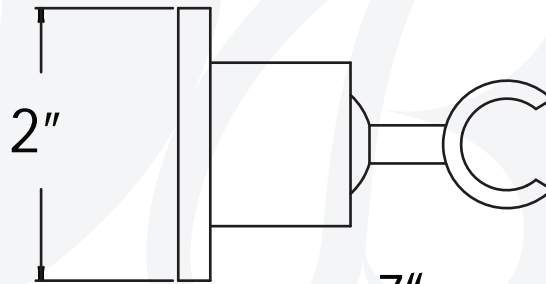

P0432101, P0432129, P0432103, P0432116, P0432149 - Wall Bracket

Description

HAND SHOWER HOLDER

- Brass swivel wall bracket for hand shower
- Easy to adjust ball joint
- Can be mounted with or without decorative trim plate

- Classic, Round and Square trim plate included in the box.

• P0432101

Colors / Finishes

P0432101	Chrome
P0432129	Satin Nickel
P0432103	Antique Bronze
P0432116	PVD Satin Brass
P0432149	Matte Black

• Square trim plate.

• Classic trim plate.

• Round trim plate.