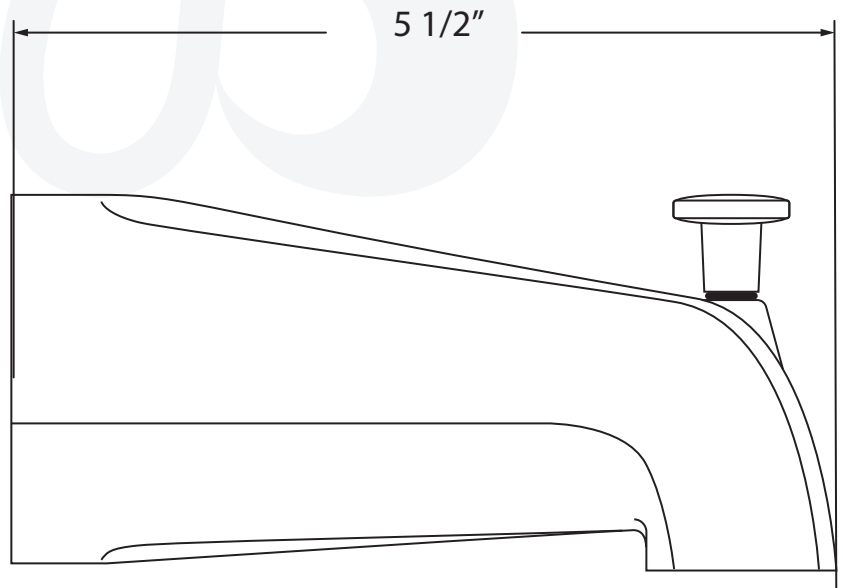

P0129501, P0129529, P0129503 - Tub Spout

Description

- Zinc die-cast tub spout with diverter
- Front diverter knob
- 1/2" connection
- CSA Certified

Standards

- Complies with IAPMO UPC/cUPC

Colors / Finishes

- P0129501 - Chrome
- P0129529 - Satin Nickel
- P0129503 - Antique Bronze

Item Number	Type	Date
P0129501, P0129529, P0129503	Accessories	02/09/2016