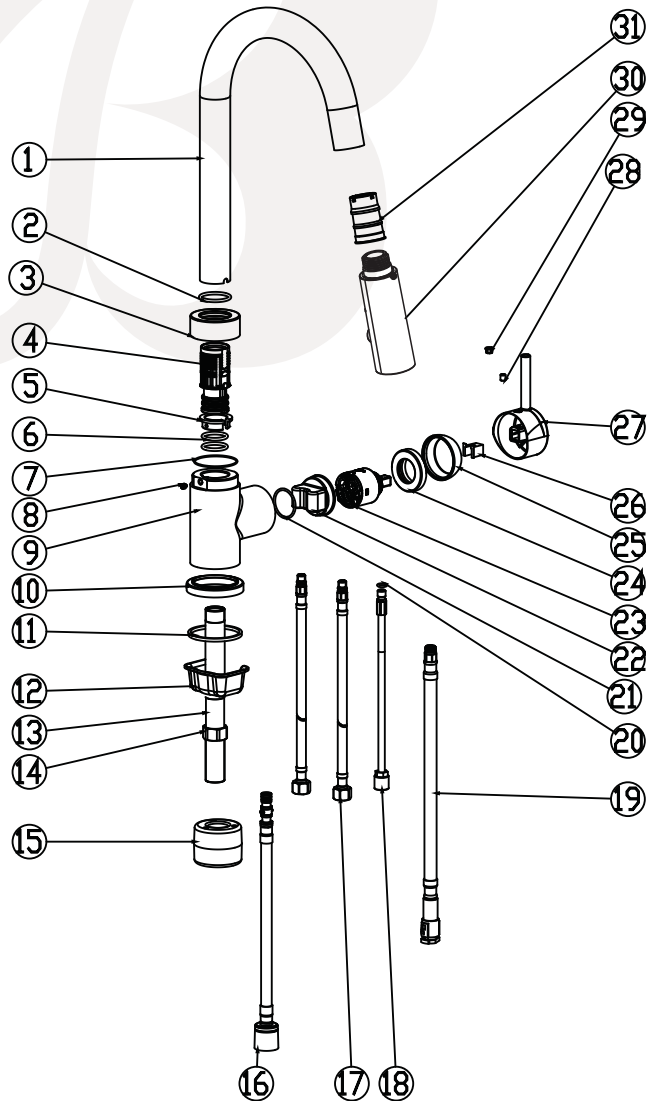

K4880201-J, K4880202-J - Kitchen Faucet

Description

- Single handle kitchen faucet
- 360 deg swing angle, high arch brass spout
- Ceramic disc cartridge
- With pull down magnetic sprayer
- 1.8 GPM ASME compliant
- SS Flex hoses with 3/8" compression nuts

Colors / Finishes

- K4880201-J - Chrome
- K4880202-J - PVD Satin Nickel
- K4880203-J - Antique Bronze

K4880201-J

BREAK DOWN
Component Parts List

31	ATBQ0419	BASE	1
30	ATBE0196	SHOWER	1
29	CTCP0072	CAP	1
28	CTST0117	SCREW	1
27	CTHZ0254	HANDLE	1
26	CTKP0020	COVER	1
25	CTCB0185	COVER	1
24	CTKB0058	NUT	1
23	ATBA0161	CARTRIDGE	1
22	CTDN0023	BASE	1
21	CTRR0125	□-RING	1
20	CTRR0182	□-RING	1
19	ATBP0379	HOSE	1
18	ATBP0447	HOSE	1
17	ATBP1018	HOSE	2
16	ATBP0437	HOSE	1
15	ATBQ0571	KEY BOLT	1
14	CTNB0276	NUT	1
13	CTPT0021	PIPE	1
12	CTLT0020	FLANGE	1
11	CTWR0114	WASHER	1
10	CTDZ0074	BASE	1
9	CTYZ0012	BODY	1
8	CTST0250	SCREW	1
7	CTRR0215	□-RING	1
6	CTRR0013	□-RING	2
5	CTRP0051	C-RING	1
4	CTMP0049	ADAPTER	1
3	CTCZ0178	COVER	1
2	CTRR0218	□-RING	1
1	CTPT0043	PIPE	1
NO.	Drawing No	Part Description	Quantity

Item Number	Type	Date
K4880201-J, K4880202-J	Kitchen Faucet	11/01/2016