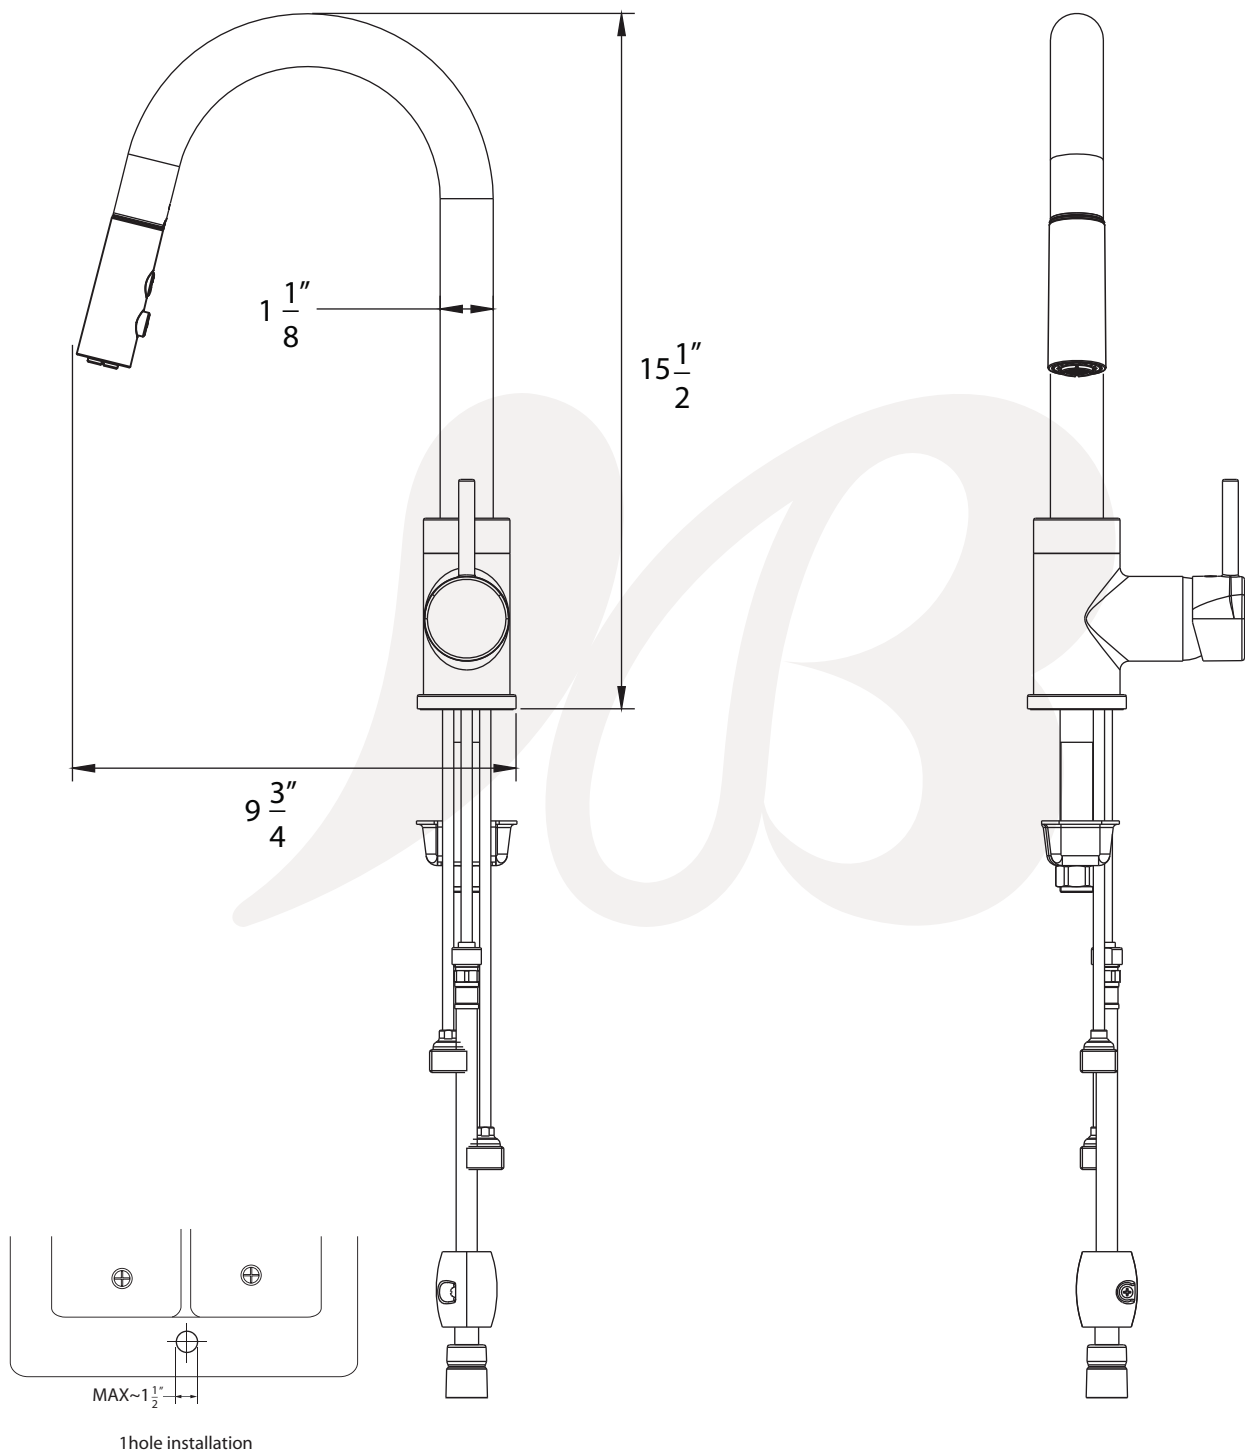

K4880201-J, K4880202-J - Kitchen Faucet

Description

- Single handle kitchen faucet
- 360 deg swing angle, high arch brass spout
- Ceramic disc cartridge
- With pull down magnetic sprayer
- 1.8 GPM ASME compliant
- SS Flex hoses with 3/8" compression nuts

Colors / Finishes

- K4880201-J - Chrome
- K4880202-J - PVD Satin Nickel
- K4880203-J - Antique Bronze

K4880201-J

BREAK DOWN
Component Parts List

31	ATBQ0419	BASE	1
30	ATBE0196	SHOWER	1
29	CTCP0072	CAP	1
28	CTST0117	SCREW	1
27	CTHZ0254	HANDLE	1
26	CTKP0020	COVER	1
25	CTCB0185	COVER	1
24	CTKB0058	NUT	1
23	ATBA0161	CARTRIDGE	1
22	CTDN0023	BASE	1
21	CTRR0125	□-RING	1
20	CTRR0182	□-RING	1
19	ATBP0379	HOSE	1
18	ATBP0447	HOSE	1
17	ATBP1018	HOSE	2
16	ATBP0437	HOSE	1
15	ATBQ0571	KEY BOLT	1
14	CTNB0276	NUT	1
13	CTPT0021	PIPE	1
12	CTLT0020	FLANGE	1
11	CTWR0114	WASHER	1
10	CTDZ0074	BASE	1
9	CTYZ0012	BODY	1
8	CTST0250	SCREW	1
7	CTRR0215	□-RING	1
6	CTRR0013	□-RING	2
5	CTRP0051	C-RING	1
4	CTMP0049	ADAPTER	1
3	CTCZ0178	COVER	1
2	CTRR0218	□-RING	1
1	CTPT0043	PIPE	1
NO.	Drawing No	Part Description	Quantity

Item Number	Type	Date
K4880201-J, K4880202-J	Kitchen Faucet	11/01/2016