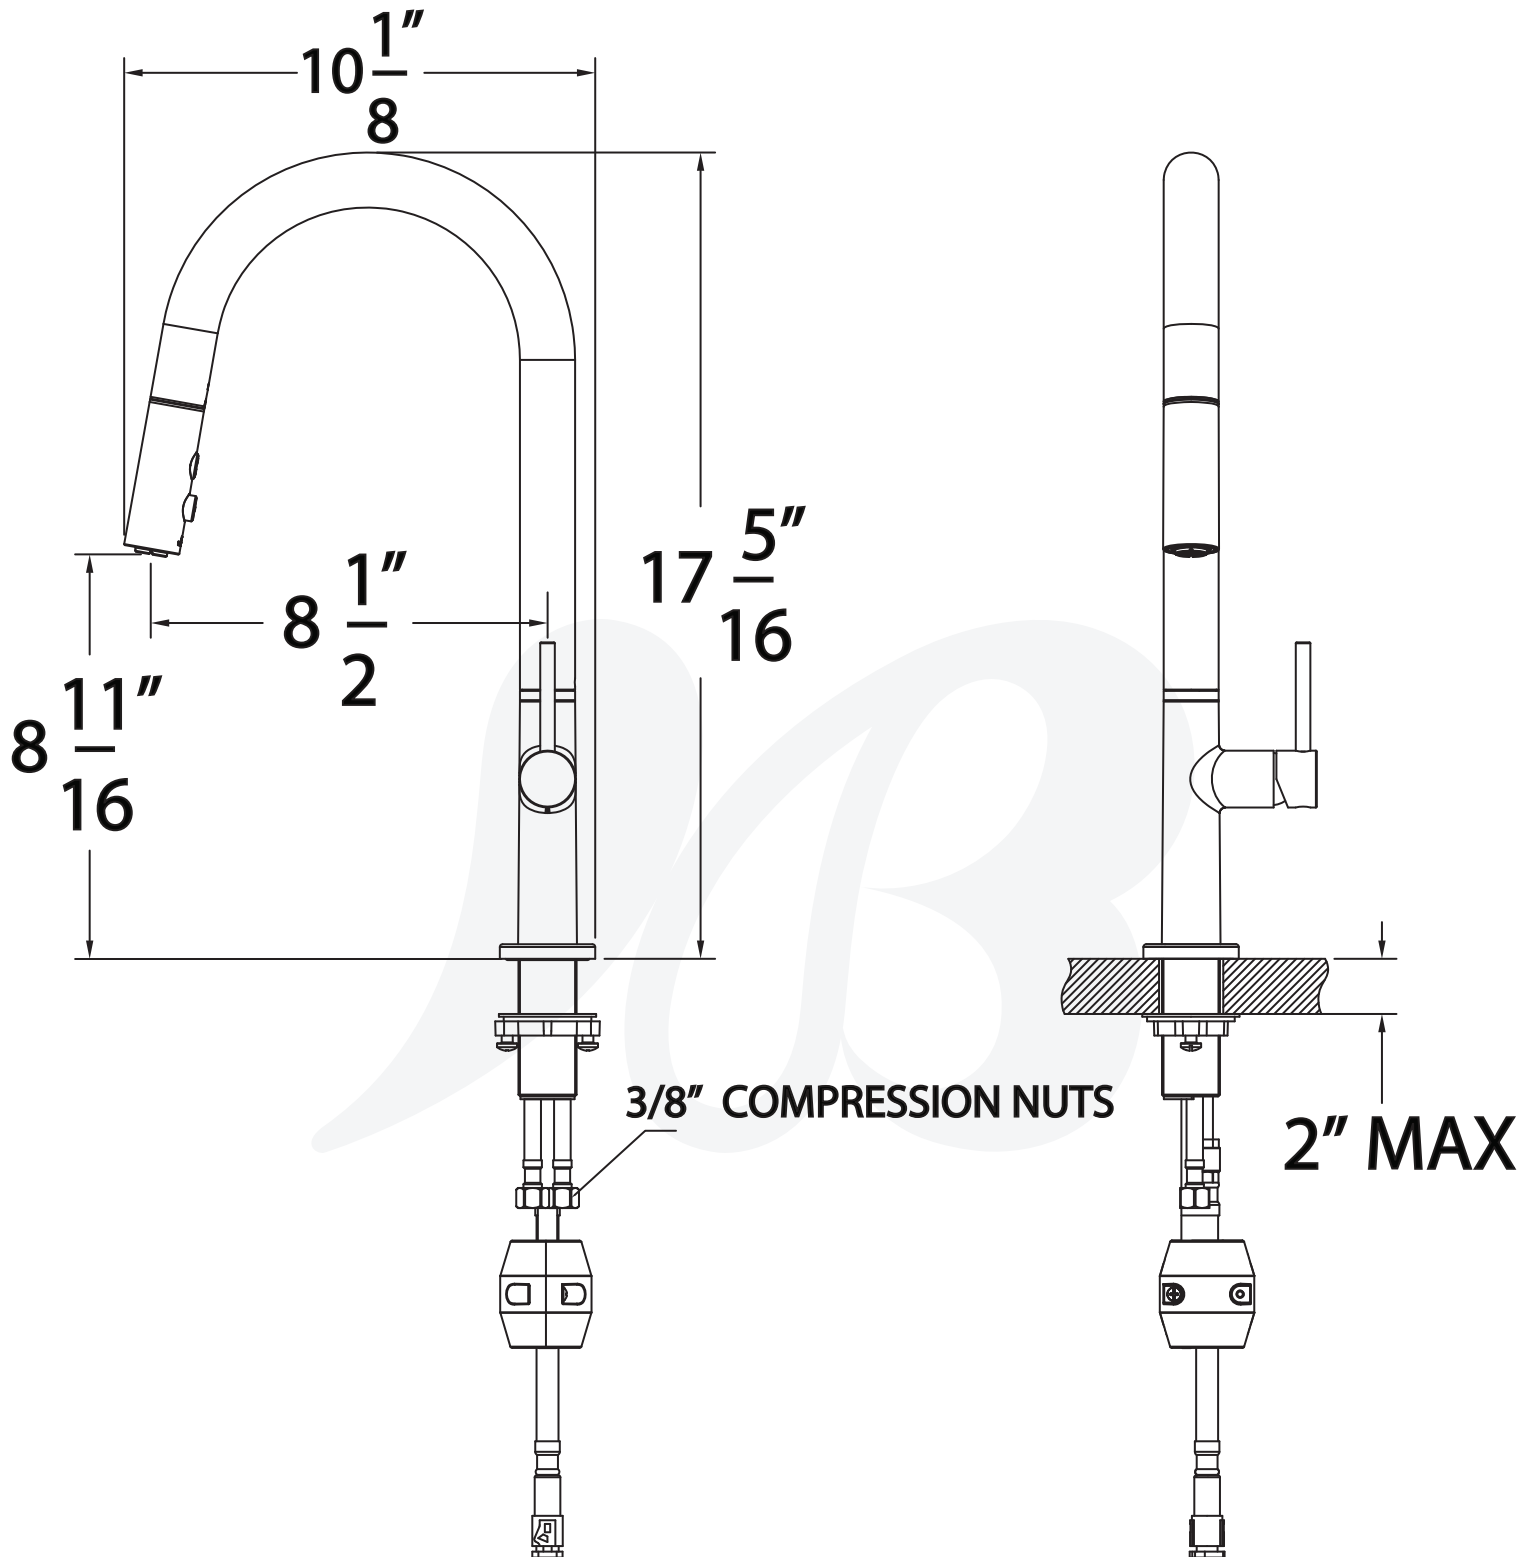

K1830401-J, K1830402-J, K1830449-J - Pull Down Kitchen Faucet

Description

CEVI KITCHEN FAUCET

- Two setting pull down sprayer
- 360° swing angle, high arch spout
- Ceramic disc cartridge
- SS Flex hoses with 3/8" compression nuts
- 1.8 GPM @ 60 PSI
- Optional deck plate (PBQ402xx)

Colors / Finishes

- K1830401-J** Chrome
- K1830402-J** PVD Satin Nickel
- K1830449-J** Matte Black

BREAK DOWN

Component Parts List

32	ATBP1039	2
31	ATBP0447	1
30	ATBP0379	1
29	ATBQ0618	1
28	ATBP0436	1
27	CTRR0182	1
26	CTCP0072	1
25	CTST0084	1
24	CTHB0391	1
23	CTST0139	1
22	CTHB0355	1
21	CTCB1011	1
20	CTKB0182	1
19	ATBA2024	1
18	CTCP0494	1
17	CTST0101	2
16	CTNL0004	1
15	CTPL0003	1
14	CTWT0053	1
13	CTWR0115	1
12	CTRR0001	1
11	CTDZ0160	1
10	CTYN0303	1
9	CTCP0495	1
8	CTKP0181	1
7	CTMB0935	1
6	CTKP0162	2
5	CTRR0166	1
4	ATBE0196	1
3	ATBA0263	1
2	CTCP0375	1
1	CTPT0062	1
NO	PART	QTY

Item Number	Type	Date
K1830401-J, K1830402-J, K1830449-J	Kitchen Faucet	9-24-2021