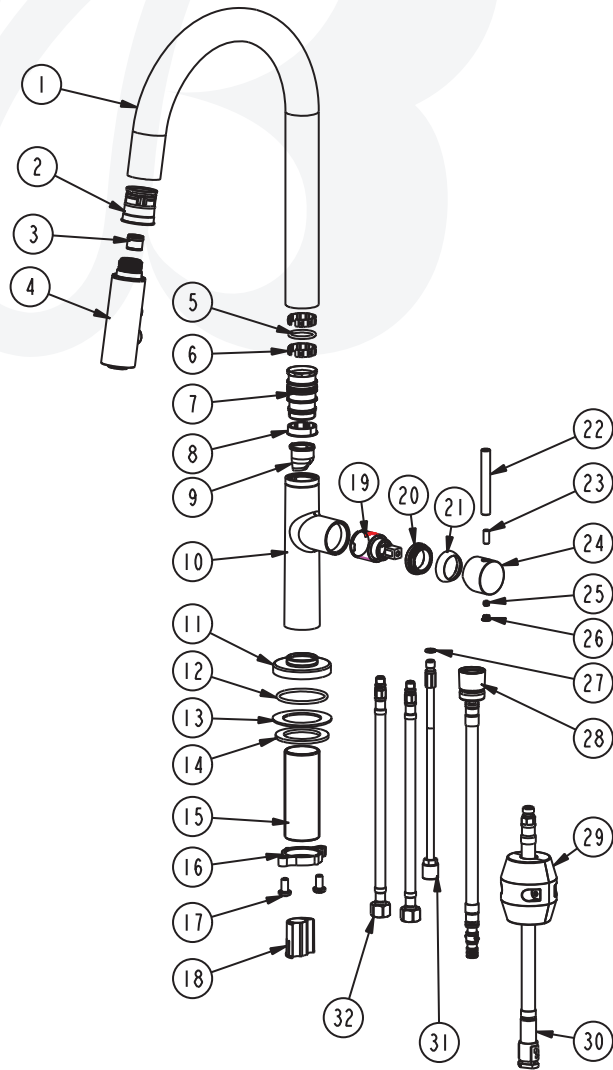

K1830401-J, K1830402-J, K1830449-J - Pull Down Kitchen Faucet

Description

CEVI KITCHEN FAUCET

- Two setting pull down sprayer
- 360° swing angle, high arch spout
- Ceramic disc cartridge
- SS Flex hoses with 3/8" compression nuts
- 1.8 GPM @ 60 PSI
- Optional deck plate (PBQ402xx)

Colors / Finishes

- K1830401-J** Chrome
- K1830402-J** PVD Satin Nickel
- K1830449-J** Matte Black

BREAK DOWN

Component Parts List

32	ATBP1039	2
31	ATBP0447	1
30	ATBP0379	1
29	ATBQ0618	1
28	ATBP0436	1
27	CTRR0182	1
26	CTCP0072	1
25	CTST0084	1
24	CTHB0391	1
23	CTST0139	1
22	CTHB0355	1
21	CTCB1011	1
20	CTKB0182	1
19	ATBA2024	1
18	CTCP0494	1
17	CTST0101	2
16	CTNL0004	1
15	CTPL0003	1
14	CTWT0053	1
13	CTWR0115	1
12	CTRR0001	1
11	CTDZ0160	1
10	CTYN0303	1
9	CTCP0495	1
8	CTKP0181	1
7	CTMB0935	1
6	CTKP0162	2
5	CTRR0166	1
4	ATBE0196	1
3	ATBA0263	1
2	CTCP0375	1
1	CTPT0062	1
NO	PART	QTY

Item Number	Type	Date
K1830401-J, K1830402-J, K1830449-J	Kitchen Faucet	9-24-2021