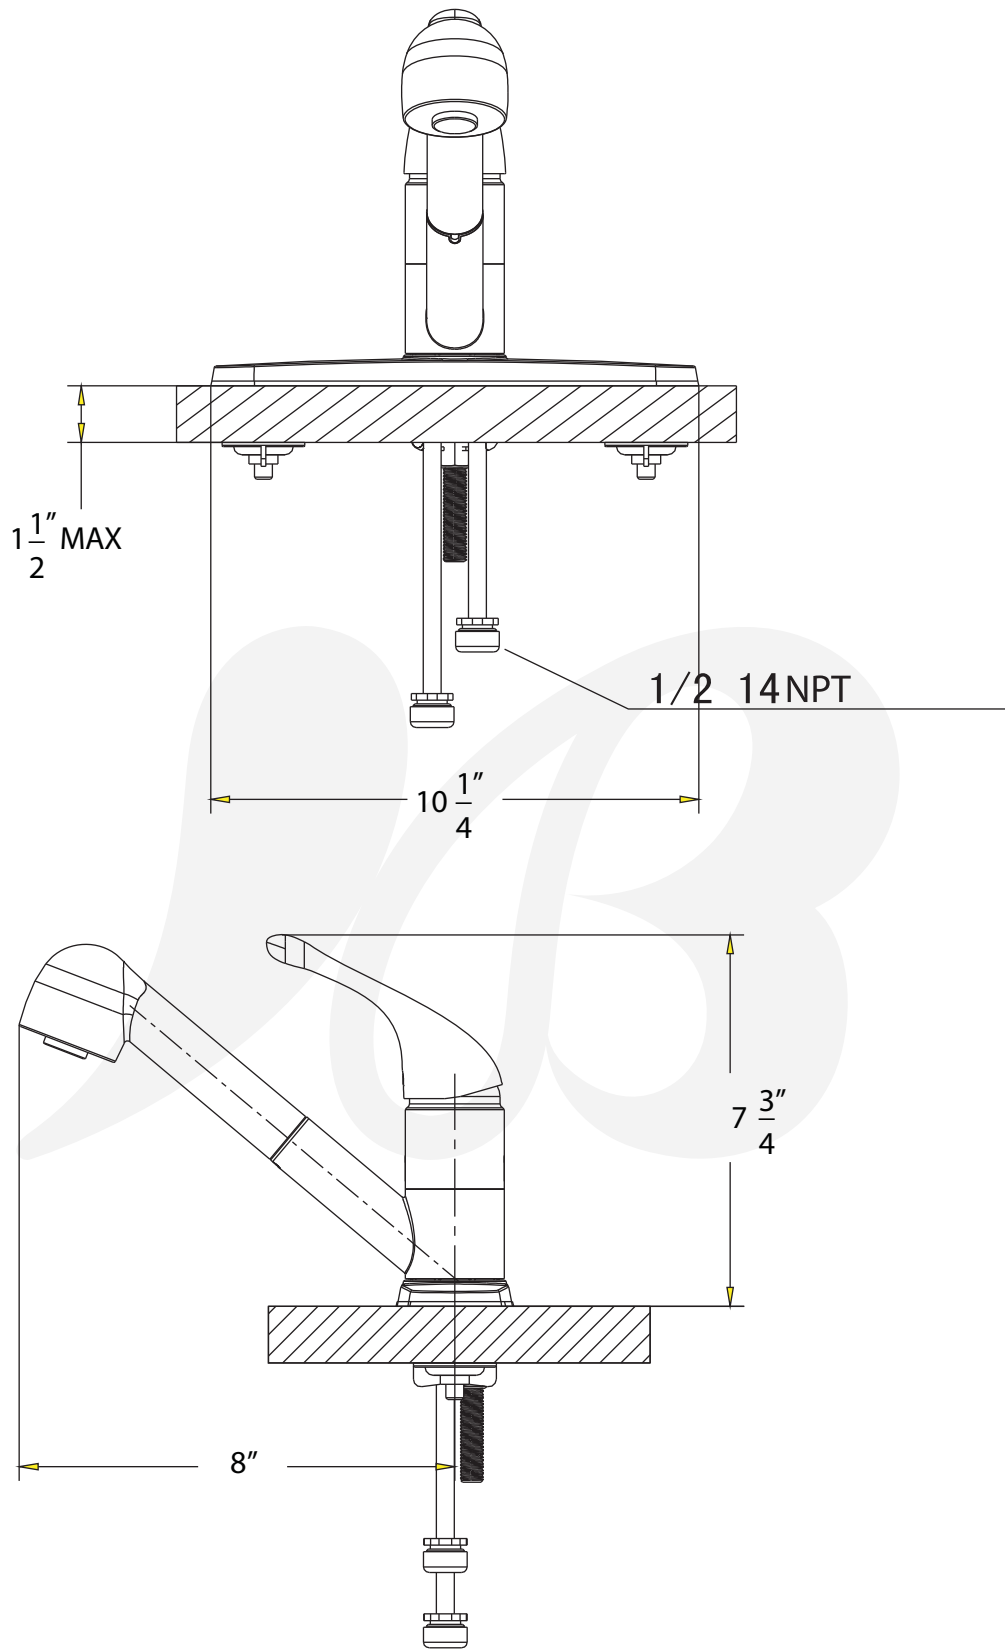

**K1780001-Q, K1780029-Q - Pull-Out Kitchen Faucet**

**Description**

- 8" pull-out kitchen faucet
- 90 deg swing angle, 9" detachable sprayer
- Ceramic disc cartridge
- Soft button hand sprayer
- 48" brass durable spiral hose
- Dual check valves
- 1.8 GPM ASME Compliant

CALGreen

• K1780001-Q

**Colors / Finishes**

- K1780001-Q - Chrome
- K1780029-Q - PVD Satin Nickel

**BREAK DOWN  
Component Parts List**

| NO. | Part No  | Qty |
|-----|----------|-----|
| 01  | ATBA0051 | 1   |
| 02  | CTCB0054 | 1   |
| 03  | CTWR0133 | 1   |
| 04  | CTCB0331 | 1   |
| 05  | CTRR0002 | 1   |
| 06  | CTCZ0098 | 1   |
| 07  | CTCZ0106 | 1   |
| 08  | CTSB0039 | 1   |
| 09  | ATBD1007 | 1   |
| 10  | CTRR1006 | 2   |
| 11  | CTCZ0097 | 1   |
| 12  | CTWP0074 | 1   |
| 13  | CTDB0204 | 1   |
| 14  | CTWR0114 | 1   |
| 15  | CTLT0015 | 1   |
| 16  | CTNB0064 | 2   |
| 17  | CTNP0039 | 2   |
| 18  | CTST0145 | 2   |
| 19  | CTWR0112 | 1   |
| 20  | CTQP0023 | 1   |
| 21  | CTWR0206 | 1   |
| 22  | ATBP0029 | 1   |
| 23  | ATBQ0030 | 1   |
| 24  | CTPB0061 | 1   |
| 25  | CTYN0030 | 1   |
| 26  | CTSN0001 | 1   |
| 27  | CTRR0048 | 1   |
| 28  | ATBA4027 | 1   |
| 29  | CTWN0001 | 1   |
| 30  | ATBP0063 | 1   |
| 31  | CTWR0125 | 1   |
| 32  | CTDP0035 | 1   |
| 33  | ATBE0054 | 1   |
| 34  | CTCP0072 | 1   |
| 35  | CTST0025 | 1   |
| 36  | CTHZ0201 | 1   |
| 37  | CTKB0058 | 1   |

| Item Number            | Type           | Date      |
|------------------------|----------------|-----------|
| K1780001-Q, K1780029-Q | Kitchen Faucet | 6-24-2021 |