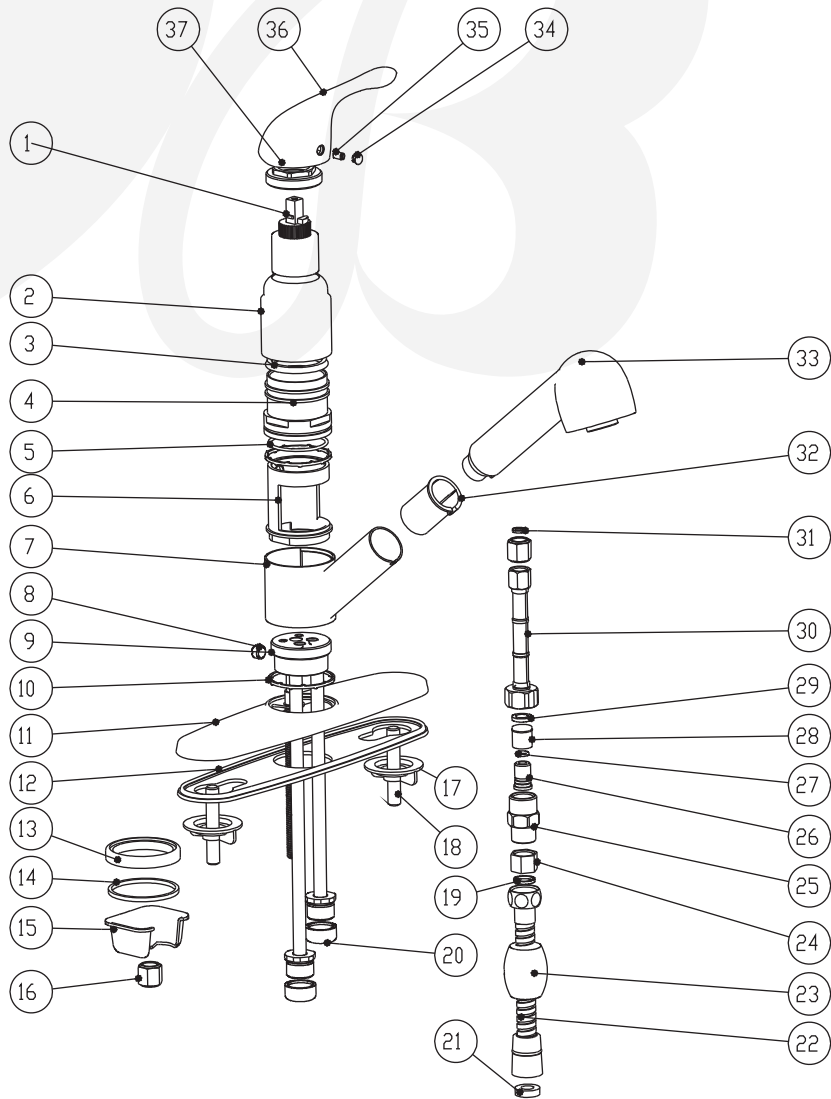

**K1780001-Q, K1780029-Q - Pull-Out Kitchen Faucet**

**Description**

- 8" pull-out kitchen faucet
- 90 deg swing angle, 9" detachable sprayer
- Ceramic disc cartridge
- Soft button hand sprayer
- 48" brass durable spiral hose
- Dual check valves
- 1.8 GPM ASME Compliant

CALGreen

• K1780001-Q

**Colors / Finishes**

- K1780001-Q - Chrome
- K1780029-Q - PVD Satin Nickel

**BREAK DOWN  
Component Parts List**

| NO. | Part No  | Qty |
|-----|----------|-----|
| 01  | ATBA0051 | 1   |
| 02  | CTCB0054 | 1   |
| 03  | CTWR0133 | 1   |
| 04  | CTCB0331 | 1   |
| 05  | CTRR0002 | 1   |
| 06  | CTCZ0098 | 1   |
| 07  | CTCZ0106 | 1   |
| 08  | CTSB0039 | 1   |
| 09  | ATBD1007 | 1   |
| 10  | CTRR1006 | 2   |
| 11  | CTCZ0097 | 1   |
| 12  | CTWP0074 | 1   |
| 13  | CTDB0204 | 1   |
| 14  | CTWR0114 | 1   |
| 15  | CTLT0015 | 1   |
| 16  | CTNB0064 | 2   |
| 17  | CTNP0039 | 2   |
| 18  | CTST0145 | 2   |
| 19  | CTWR0112 | 1   |
| 20  | CTQP0023 | 1   |
| 21  | CTWR0206 | 1   |
| 22  | ATBP0029 | 1   |
| 23  | ATBQ0030 | 1   |
| 24  | CTPB0061 | 1   |
| 25  | CTYN0030 | 1   |
| 26  | CTSN0001 | 1   |
| 27  | CTRR0048 | 1   |
| 28  | ATBA4027 | 1   |
| 29  | CTWN0001 | 1   |
| 30  | ATBP0063 | 1   |
| 31  | CTWR0125 | 1   |
| 32  | CTDP0035 | 1   |
| 33  | ATBE0054 | 1   |
| 34  | CTCP0072 | 1   |
| 35  | CTST0025 | 1   |
| 36  | CTHZ0201 | 1   |
| 37  | CTKB0058 | 1   |

| Item Number            | Type           | Date      |
|------------------------|----------------|-----------|
| K1780001-Q, K1780029-Q | Kitchen Faucet | 6-24-2021 |