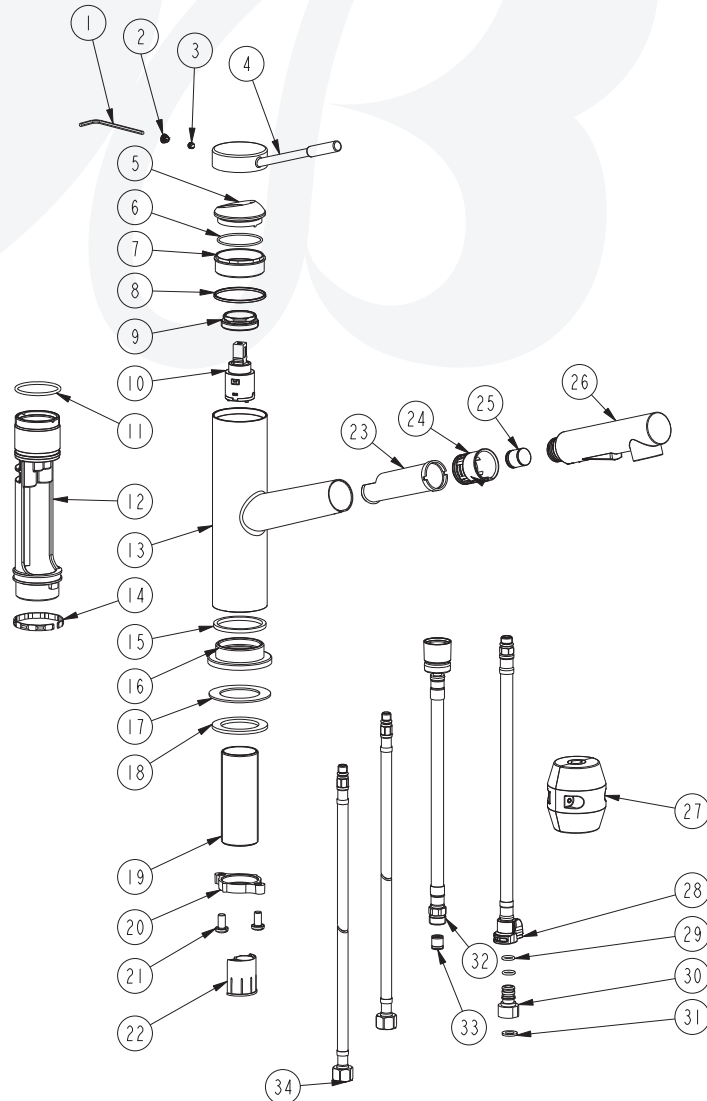

**K1623901-PF, K1623929-PF, K1623949-PF**  
**Pull Out Kitchen Faucet**

**Description**

- Pull-out kitchen faucet with two setting sprayer
- Metal lift and turn lever handle
- Replaceable ceramic disc cartridge
- SS Flex hose with 3/8" compression nuts
- 1.8 GPM @ 60 PSI

• K1623901-PF

**Standards**

- Complies with IAPMO UPC/cUPC
- California AB1953 compliant
- ADA Accessibility Guidelines for Buildings and Facilities - 4.27.4 Controls and Mechanisms

**Colors / Finishes**

- K1623901-PF - Chrome
- K1623929-PF - Satin Nickel
- K1623949-PF- Matte Black

**BREAK DOWN**  
**Component Parts List**

34	ATBP1018	2
33	ATBA0100	1
32	ATBP0443	1
31	CTWR0037	1
30	CTMN0071	1
29	CTRR0207	2
28	ATBP0466	1
27	ATBQ0618	1
26	ATBE0212	1
25	ATBA0181	1
24	CTCP0498	1
23	CTCP0660	1
22	CTCP0494	1
21	CTST0101	2
20	CTNL0004	1
19	CTPL0003	1
18	CTWT0053	1
17	CTWR0115	1
16	CTDZ0173	1
15	CTWR0290	1
14	CTRP0106	1
13	CTYZ0041	1
12	ATBY1079	1
11	CTRR0016	1
10	ATBA0163	1
9	CTKB0152	1
8	CTRP0105	2
7	CTKB0194	1
6	CTRR0261	1
5	CTCB0910	1
4	CTHZ0639	1
3	CTST0084	1
2	CTCP0072	1
1	CCOT0002	1
NO.	Part No	Qty

Item Number	Type	Date
K1623901-PF, K1623929-PF, K1623949-PF	Kitchen Faucet	5-7-2021