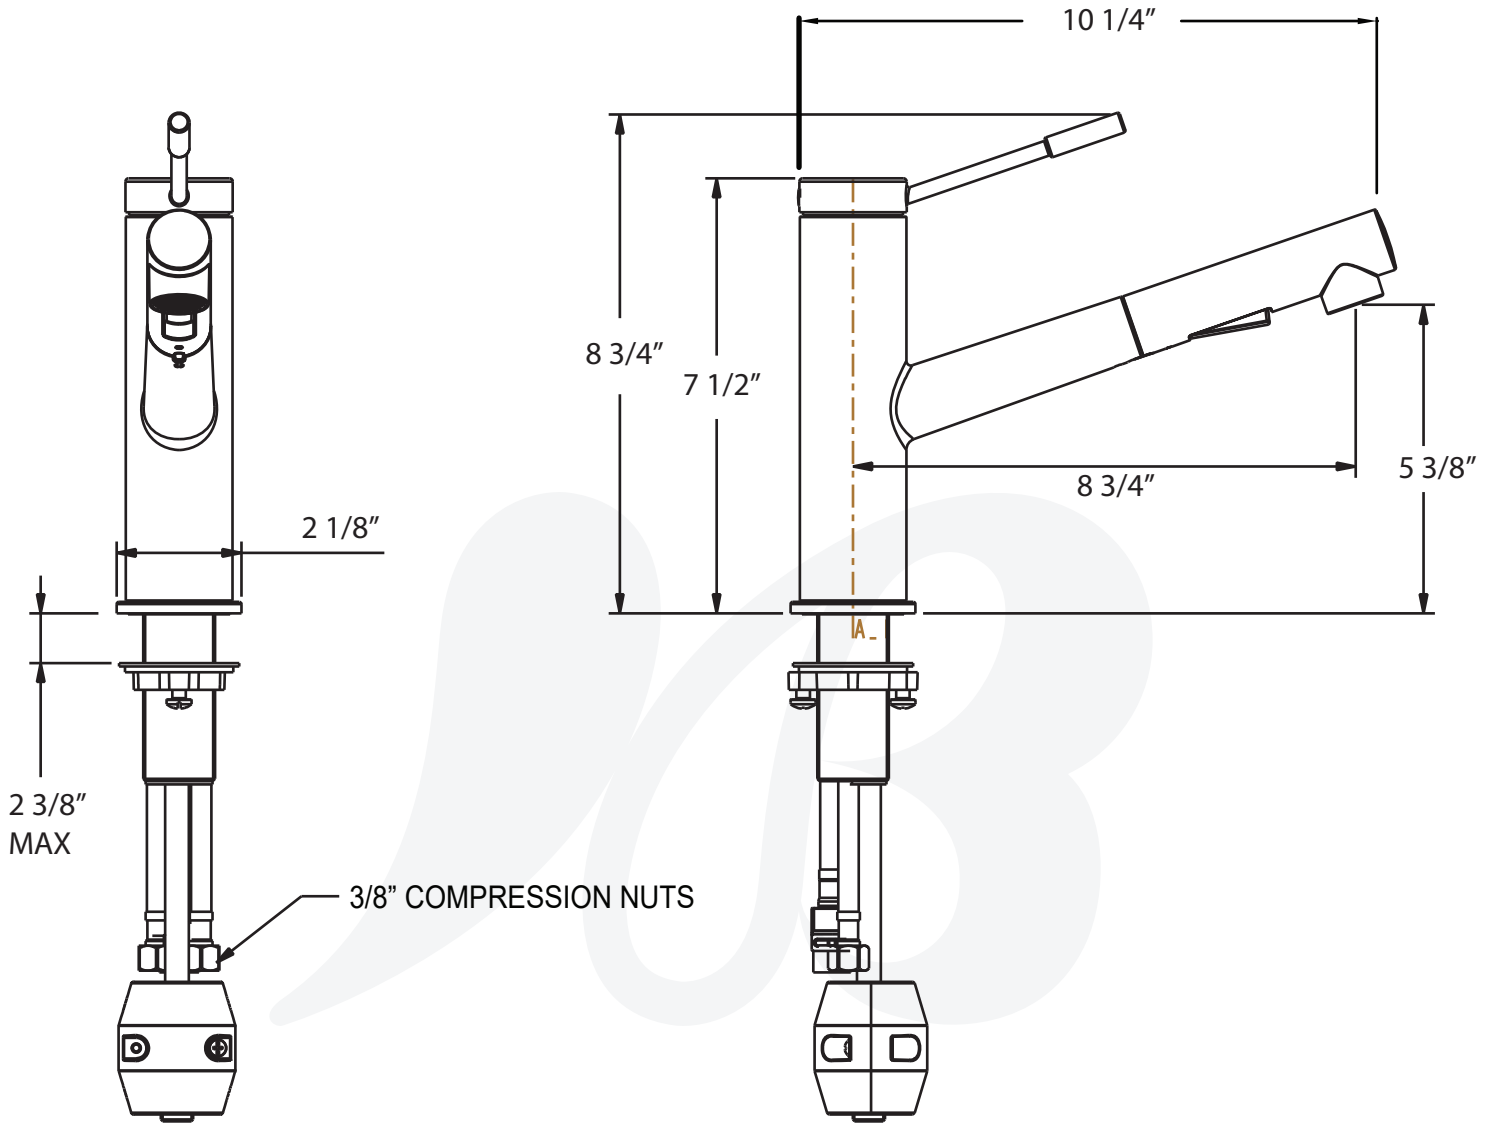

**K1623901-PF, K1623929-PF, K1623949-PF**  
**Pull Out Kitchen Faucet**

**Description**

- Pull-out kitchen faucet with two setting sprayer
- Metal lift and turn lever handle
- Replaceable ceramic disc cartridge
- SS Flex hose with 3/8" compression nuts
- 1.8 GPM @ 60 PSI

• K1623901-PF

**Standards**

- Complies with IAPMO UPC/cUPC
- California AB1953 compliant
- ADA Accessibility Guidelines for Buildings and Facilities - 4.27.4 Controls and Mechanisms

**Colors / Finishes**

- K1623901-PF - Chrome
- K1623929-PF - Satin Nickel
- K1623949-PF- Matte Black

**BREAK DOWN**  
**Component Parts List**

34	ATBP1018	2
33	ATBA0100	1
32	ATBP0443	1
31	CTWR0037	1
30	CTMN0071	1
29	CTRR0207	2
28	ATBP0466	1
27	ATBQ0618	1
26	ATBE0212	1
25	ATBA0181	1
24	CTCP0498	1
23	CTCP0660	1
22	CTCP0494	1
21	CTST0101	2
20	CTNL0004	1
19	CTPL0003	1
18	CTWT0053	1
17	CTWR0115	1
16	CTDZ0173	1
15	CTWR0290	1
14	CTRP0106	1
13	CTYZ0041	1
12	ATBY1079	1
11	CTRR0016	1
10	ATBA0163	1
9	CTKB0152	1
8	CTRP0105	2
7	CTKB0194	1
6	CTRR0261	1
5	CTCB0910	1
4	CTHZ0639	1
3	CTST0084	1
2	CTCP0072	1
1	CCOT0002	1
NO.	Part No	Qty