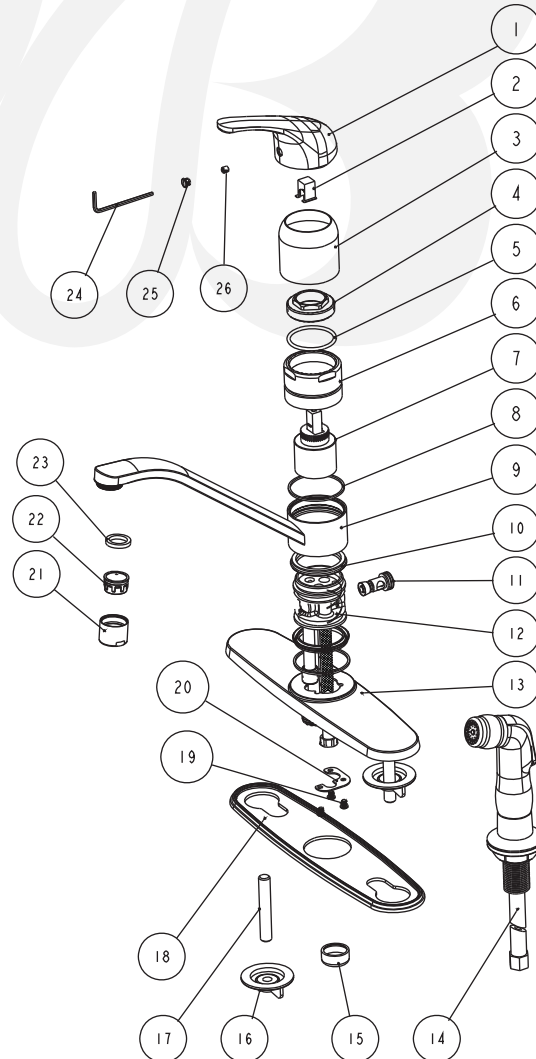

K1480001, K1480029 - 8" Kitchen Faucet
K1580001-Z, K1580029-Z - 8" Kitchen Faucet with Sprayer

Description

- 8" Kitchen faucet and 8" kitchen faucet with side sprayer
- 360 deg swing angle, 9" metal spout
- Ceramic disc cartridge
- 20" SS braided hoses with 3/8" compression nuts
- 1.8 GPM ASME Compliant

K1580001-Z

K1480001

Standards

- Complies with IAPMO UPC/cUPC
- California AB1953 compliant
- NSF - 61-9 tested and compliant
- ADA Accessibility Guidelines for Buildings and Facilities - 4.27.4 Controls and Mechanisms
- CALGreen compliant

Colors / Finishes

- K1480001 - Chrome
- K1480029 - Satin Nickel
- K1580001-Z - Chrome
- K1580029-Z - Satin Nickel

BREAK DOWN
Component Parts List

NO.	Part No	Qty	
		12140	12150
01	CTHZ0195	1	1
02	CTKP0020	1	1
03	CTCT0054	1	1
04	CTKB0057	1	1
05	CTRR0091	1	1
06	CTCT0055	1	1
07	ATBA0121	1	1
08	CTWP0014	2	2
09	ATBF0136	1	1
10	CTWR0128	2	2
11	ATBA0110		1
12	ATBY1013	1	
12	ATBY1014		1
13	CTCZ0176	1	1
14	ATBP0265		1
15	CTQP0023	2	2
16	CTNP0039	2	2
17	CTST0145	2	2
18	CTWP0074	1	1
19	CTST1000	3	3
20	CTWT0075	1	1
21	CTXB0056	1	1
22	ATBX0037	1	1
23	CTWR0254	1	1
24	CCQT0002	1	1
25	CTCP0072	1	1
26	CTST4101	1	1

$10\frac{1}{8}$ "

Item Number	Type	Date
K1480001, K1480029, K1580001-Z, K1580029-Z	KITCHEN	6-24-2021