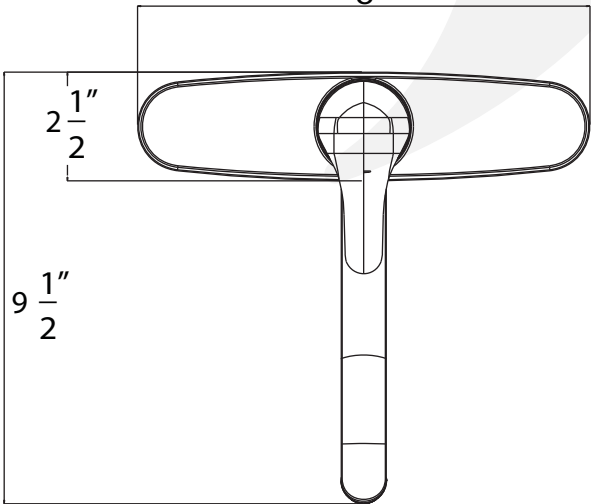

$10\frac{1}{8}$ "