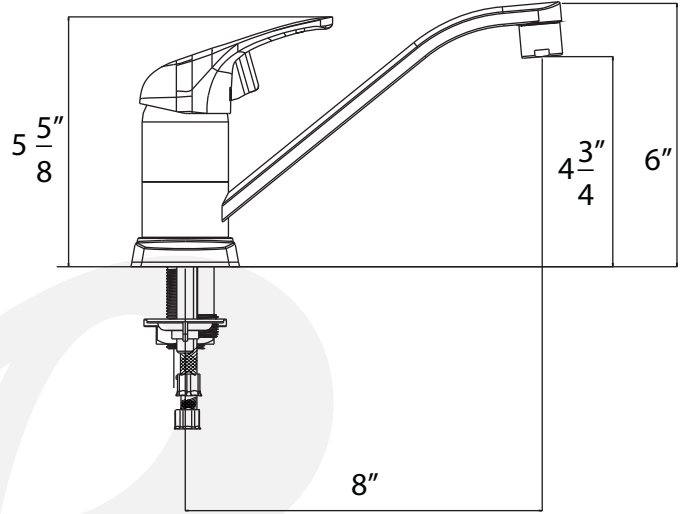

K1480001, K1480029 - 8" Kitchen Faucet
K1580001-Z, K1580029-Z - 8" Kitchen Faucet with Sprayer

Description

- 8" Kitchen faucet and 8" kitchen faucet with side sprayer
- 360 deg swing angle, 9" metal spout
- Ceramic disc cartridge
- 20" SS braided hoses with 3/8" compression nuts
- 1.8 GPM ASME Compliant

Colors / Finishes

- K1480001 - Chrome
- K1480029 - Satin Nickel
- K1580001-Z - Chrome
- K1580029-Z - Satin Nickel

BREAK DOWN
Component Parts List

NO.	Part No	Qty	
		12140	12150
01	CTHZ0195	1	1
02	CTKP0020	1	1
03	CTCT0054	1	1
04	CTKB0057	1	1
05	CTRR0091	1	1
06	CTCT0055	1	1
07	ATBA0121	1	1
08	CTWP0014	2	2
09	ATBF0136	1	1
10	CTWR0128	2	2
11	ATBA0110		1
12	ATBY1013	1	
12	ATBY1014		1
13	CTCZ0176	1	1
14	ATBP0265		1
15	CTQP0023	2	2
16	CTNP0039	2	2
17	CTST0145	2	2
18	CTWP0074	1	1
19	CTST1000	3	3
20	CTWT0075	1	1
21	CTXB0056	1	1
22	ATBX0037	1	1
23	CTWR0254	1	1
24	CCQT0002	1	1
25	CTCP0072	1	1
26	CTST4101	1	1