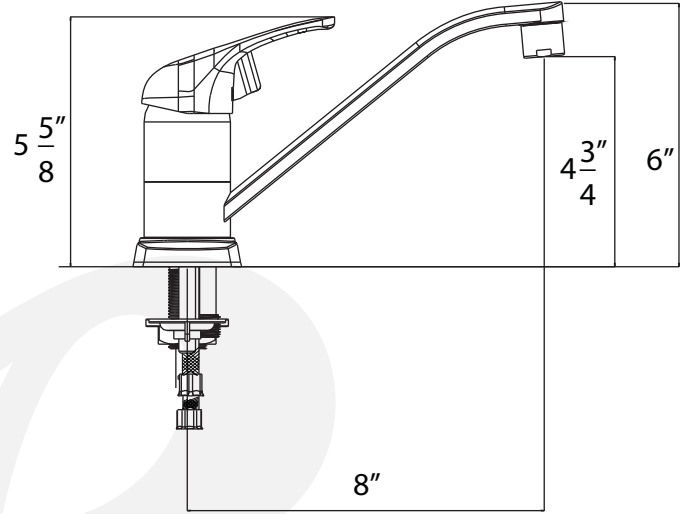

K1480001, K1480029 - 8" Kitchen Faucet
K1580001-Z, K1580029-Z - 8" Kitchen Faucet with Sprayer

Description

- 8" Kitchen faucet and 8" kitchen faucet with side sprayer
- 360 deg swing angle, 9" metal spout
- Ceramic disc cartridge
- 20" SS braided hoses with 3/8" compression nuts
- 1.8 GPM ASME Compliant

Colors / Finishes

- K1480001 - Chrome
- K1480029 - Satin Nickel
- K1580001-Z - Chrome
- K1580029-Z - Satin Nickel

BREAK DOWN
Component Parts List

NO.	Part No	Qty	
		12140	12150
01	CTHZ0195	1	1
02	CTKP0020	1	1
03	CTCT0054	1	1
04	CTKB0057	1	1
05	CTRR0091	1	1
06	CTCT0055	1	1
07	ATBA0121	1	1
08	CTWP0014	2	2
09	ATBF0136	1	1
10	CTWR0128	2	2
11	ATBA0110		1
12	ATBY1013	1	
12	ATBY1014		1
13	CTCZ0176	1	1
14	ATBP0265		1
15	CTQP0023	2	2
16	CTNP0039	2	2
17	CTST0145	2	2
18	CTWP0074	1	1
19	CTST1000	3	3
20	CTWT0075	1	1
21	CTXB0056	1	1
22	ATBX0037	1	1
23	CTWR0254	1	1
24	CCQT0002	1	1
25	CTCP0072	1	1
26	CTST4101	1	1