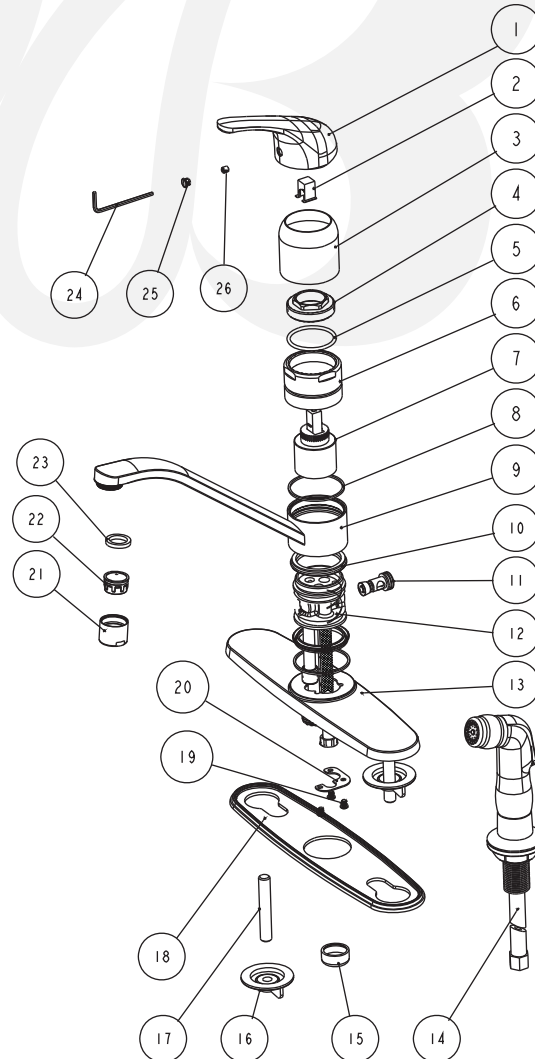

K1480001, K1480029 - 8" Kitchen Faucet
K1580001-Z, K1580029-Z - 8" Kitchen Faucet with Sprayer

Description

- 8" Kitchen faucet and 8" kitchen faucet with side sprayer
- 360 deg swing angle, 9" metal spout
- Ceramic disc cartridge
- 20" SS braided hoses with 3/8" compression nuts
- 1.8 GPM ASME Compliant

K1580001-Z

K1480001

Standards

- Complies with IAPMO UPC/cUPC
- California AB1953 compliant
- NSF - 61-9 tested and compliant
- ADA Accessibility Guidelines for Buildings and Facilities - 4.27.4 Controls and Mechanisms
- CALGreen compliant

Colors / Finishes

- K1480001 - Chrome
- K1480029 - Satin Nickel
- K1580001-Z - Chrome
- K1580029-Z - Satin Nickel

BREAK DOWN
Component Parts List

NO.	Part No	Qty	
		12140	12150
01	CTHZ0195	1	1
02	CTKP0020	1	1
03	CTCT0054	1	1
04	CTKB0057	1	1
05	CTRR0091	1	1
06	CTCT0055	1	1
07	ATBA0121	1	1
08	CTWP0014	2	2
09	ATBF0136	1	1
10	CTWR0128	2	2
11	ATBA0110		1
12	ATBY1013	1	
12	ATBY1014		1
13	CTCZ0176	1	1
14	ATBP0265		1
15	CTQP0023	2	2
16	CTNP0039	2	2
17	CTST0145	2	2
18	CTWP0074	1	1
19	CTST1000	3	3
20	CTWT0075	1	1
21	CTXB0056	1	1
22	ATBX0037	1	1
23	CTWR0254	1	1
24	CCQT0002	1	1
25	CTCP0072	1	1
26	CTST4101	1	1

$10\frac{1}{8}$ "

Item Number	Type	Date
K1480001, K1480029, K1580001-Z, K1580029-Z	KITCHEN	6-24-2021