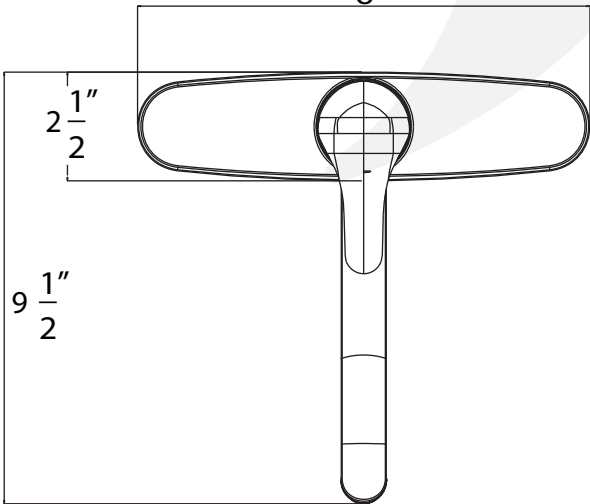

$10\frac{1}{8}$ "