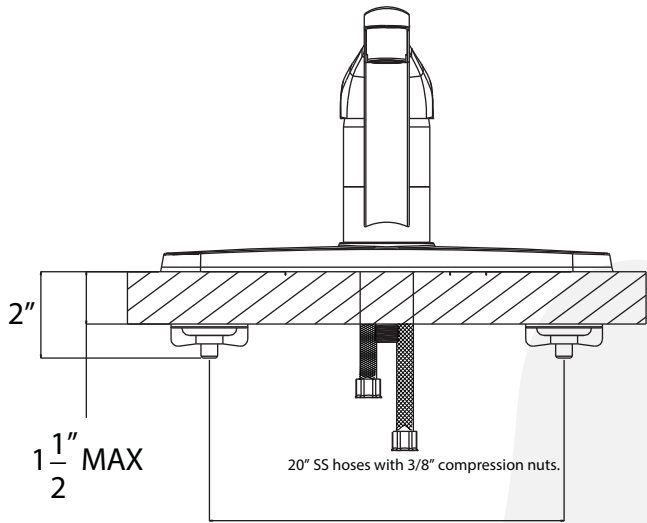

$10\frac{1}{8}$ "

Item Number	Type	Date
K1480001, K1480029, K1580001-Z, K1580029-Z	KITCHEN	6-24-2021