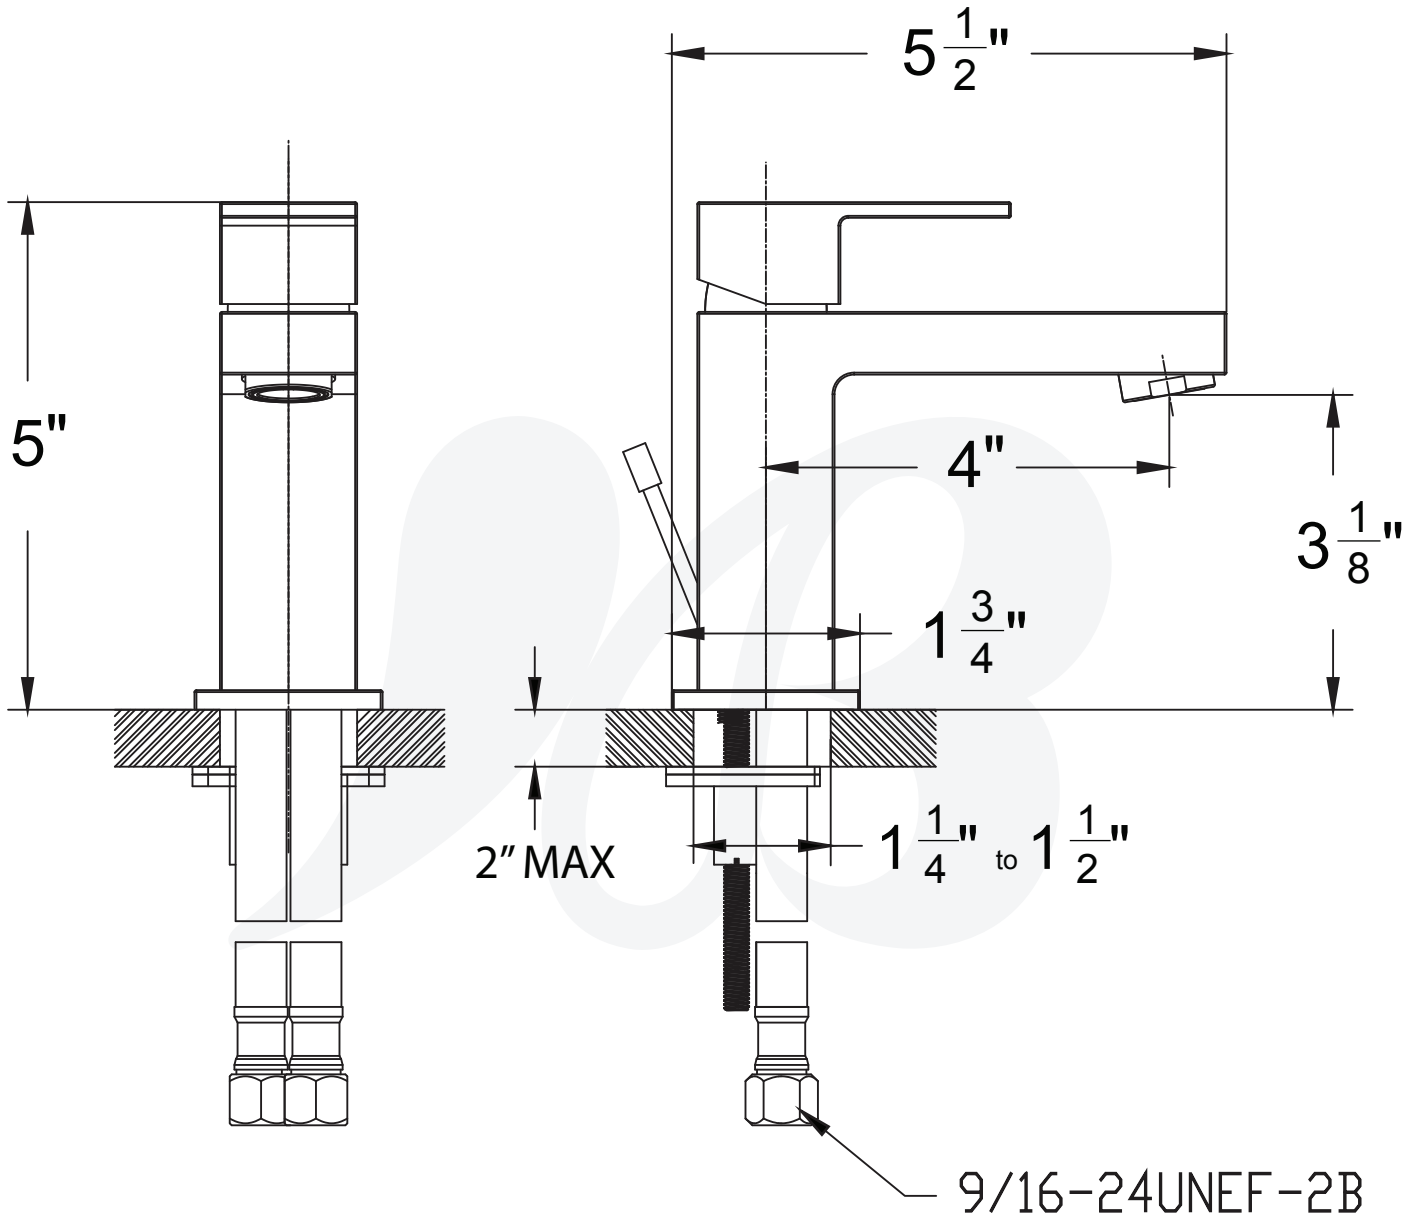

**W8160801-1, W8160802-1, W8160814-1, W8160816-1, W8160849-1 Single Control Lavatory Faucet**

**Description**

- Single handle, single hole faucet
- One piece brass body
- Ceramic disc cartridge
- 1.2 GPM @ 60 PSI
- SS hoses with 3/8" compression nuts

**Standards**

- Complies with IAPMO UPC/cUPC
- California AB1953 compliant
- ADA Accessibility Guidelines for Buildings and Facilities - 4.27.4 Controls and Mechanisms

**Colors / Finishes**

- W8160801-1 - Chrome
- W8160802-1 - PVD Satin Nickel
- W8160814-1 - PVD Polished Nickel
- W8160816-1 - PVD Satin Brass
- W8160849-1 - Matte Black

• W8160802-1

**BREAK DOWN  
Component Parts List**

NO.	Part No	Part Desc	Qty
01	CTCP0072	CAP	1
02	CTST0084	SCREW	1
03	CTCB0628	CAP	1
04	CTCB0416	RETAINER	1
05	ATBA0297	CARTRIDGE	1
06	ATBM0078	LIFT ROB	1
07	CTDZ0131	BASE	1
08	CTWR0290	WASHER	1
09	ATBQ0403	MOUNTING ASSEMBLY	1
10	ATBP0422	HOSE(9/16-24UNEF)	2
11	CTXB0053	AERATOR COVER	1
12	ATBX0040	AERATOR	1
13	CTWR0180	WASHER	1
14	CTYN0263	BODY	1
15	CTHZ0635	HANDLE	1
16	ATAA0067	POP-UP	1

Item Number	Type	Date
W8160801-1, W8160802-1, W8160814-1, W8160816-1, W8160849-1	Single Control	8-11-2017