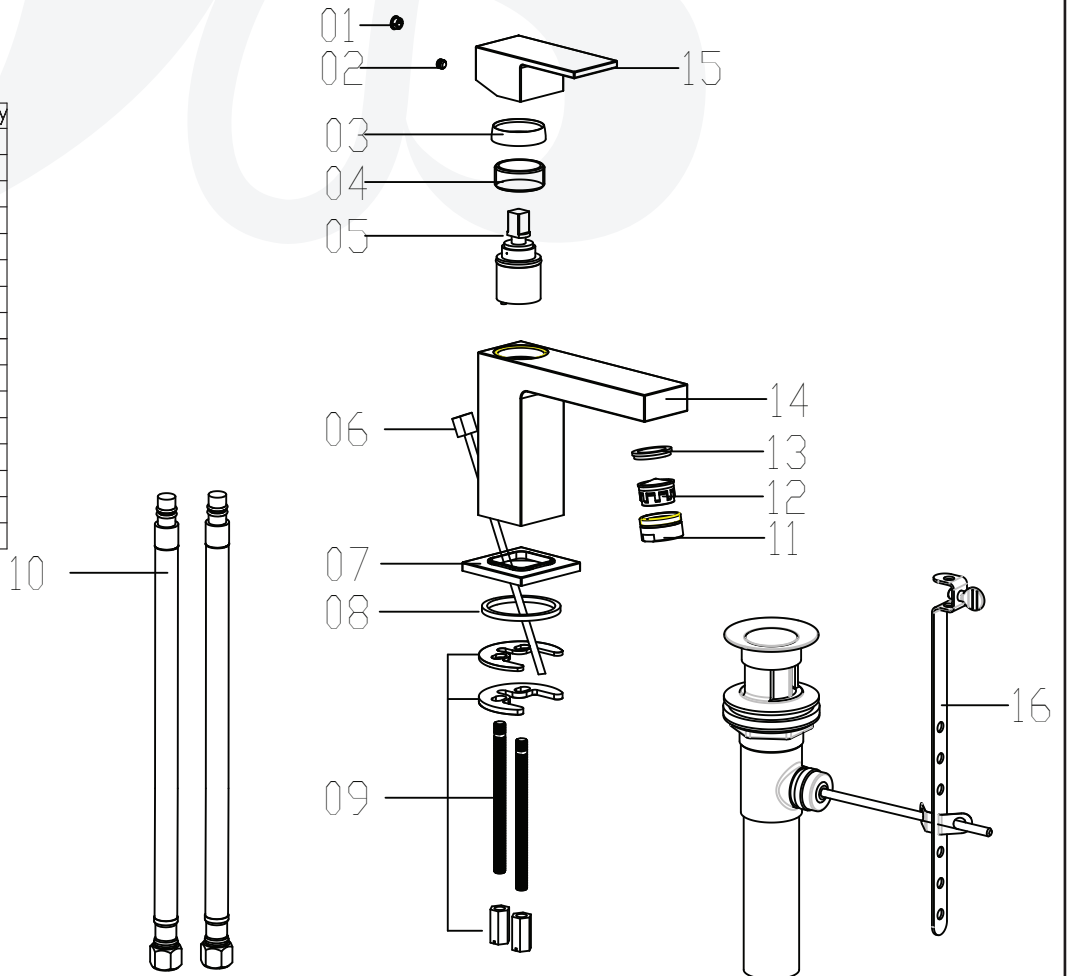

**W8160801-1, W8160802-1, W8160814-1, W8160816-1, W8160849-1 Single Control Lavatory Faucet**

**Description**

- Single handle, single hole faucet
- One piece brass body
- Ceramic disc cartridge
- 1.2 GPM @ 60 PSI
- SS hoses with 3/8" compression nuts

**Standards**

- Complies with IAPMO UPC/cUPC
- California AB1953 compliant
- ADA Accessibility Guidelines for Buildings and Facilities - 4.27.4 Controls and Mechanisms

**Colors / Finishes**

- W8160801-1 - Chrome
- W8160802-1 - PVD Satin Nickel
- W8160814-1 - PVD Polished Nickel
- W8160816-1 - PVD Satin Brass
- W8160849-1 - Matte Black

• W8160802-1

**BREAK DOWN  
Component Parts List**

NO.	Part No	Part Desc	Qty
01	CTCP0072	CAP	1
02	CTST0084	SCREW	1
03	CTCB0628	CAP	1
04	CTCB0416	RETAINER	1
05	ATBA0297	CARTRIDGE	1
06	ATBM0078	LIFT ROB	1
07	CTDZ0131	BASE	1
08	CTWR0290	WASHER	1
09	ATBQ0403	MOUNTING ASSEMBLY	1
10	ATBP0422	HOSE(9/16-24UNEF)	2
11	CTXB0053	AERATOR COVER	1
12	ATBX0040	AERATOR	1
13	CTWR0180	WASHER	1
14	CTYN0263	BODY	1
15	CTHZ0635	HANDLE	1
16	ATAA0067	POP-UP	1

Item Number	Type	Date
W8160801-1, W8160802-1, W8160814-1, W8160816-1, W8160849-1	Single Control	8-11-2017