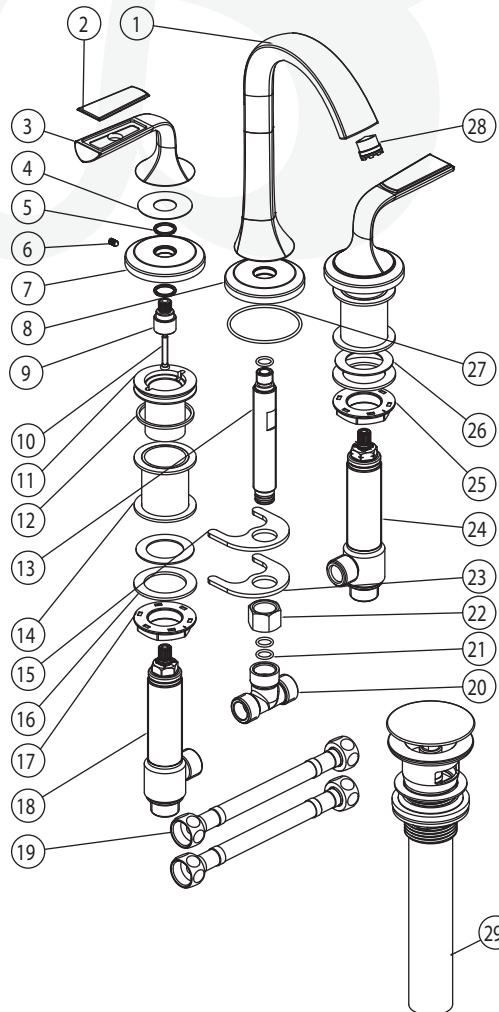

W4582101-4, W4582102-4, W4582114-4, W4582116-4, W4582149-4 - Joy Widespread Faucet

Description

- 8" Widespread lavatory faucet
- Brass spout
- Ceramic disc cartridges
- 1.2 GPM
- Push style pop-up assembly

Colors / Finishes

- W4582101-4 - Chrome
- W4582102-4 - PVD Satin Nickel
- W4582114-4 - PVD Polished Nickel
- W4582116-4 - PVD Satin Brass
- W4582149-4 - Matte Black

**BREAK DOWN
Component Parts List**

29	ATAA0001	POP-UP	1
28	ATBX0041	AERATOR	1
27	CTRR0247	O-RING	1
26	CTWQ0006	WASHER	2
25	CTNP0045-XD	NUT	1
24	ATBA1043	SHANK	1
23	CTWT0078	WASHER	1
22	CTNB0157	NUT	1
21	CTRR0011	O-RING	3
20	CTYN0032	T-CONNECTOR	1
19	ATBP1007	HOSE	2
18	ATBA1044	SHANK	1
17	CTNP0045-XR	NUT	1
16	CTWR0061	WASHER	2
15	CTWR0185	WASHER	1
14	CTDT0002	BASE	2
13	CTPN0066	INLET	1
12	CTWR0060	WASHER	2
11	CTDB0419	BASE	2
10	CTST0050	SCREW	2
9	CTMB0938	ADAPTER	2
8	CTDZ0162	BASE	1
7	CTDZ0161	BASE	2
6	CTST0130	SCREW	2
5	CTWP0207	WASHER	4
4	CTWP0321	WASHER	2
3	CTHZ0699	HANDLE	2
2	CTCZ0304	COVER	2
1	CTFN0085	SPOUT	1
NO.	Drawing No.	Part Description	Quantity

Item Number	Type	Date
W4582101-4, W4582102-4, W4582114-4, W4582116-4, W4582149-4	Widespread	3/4/2020