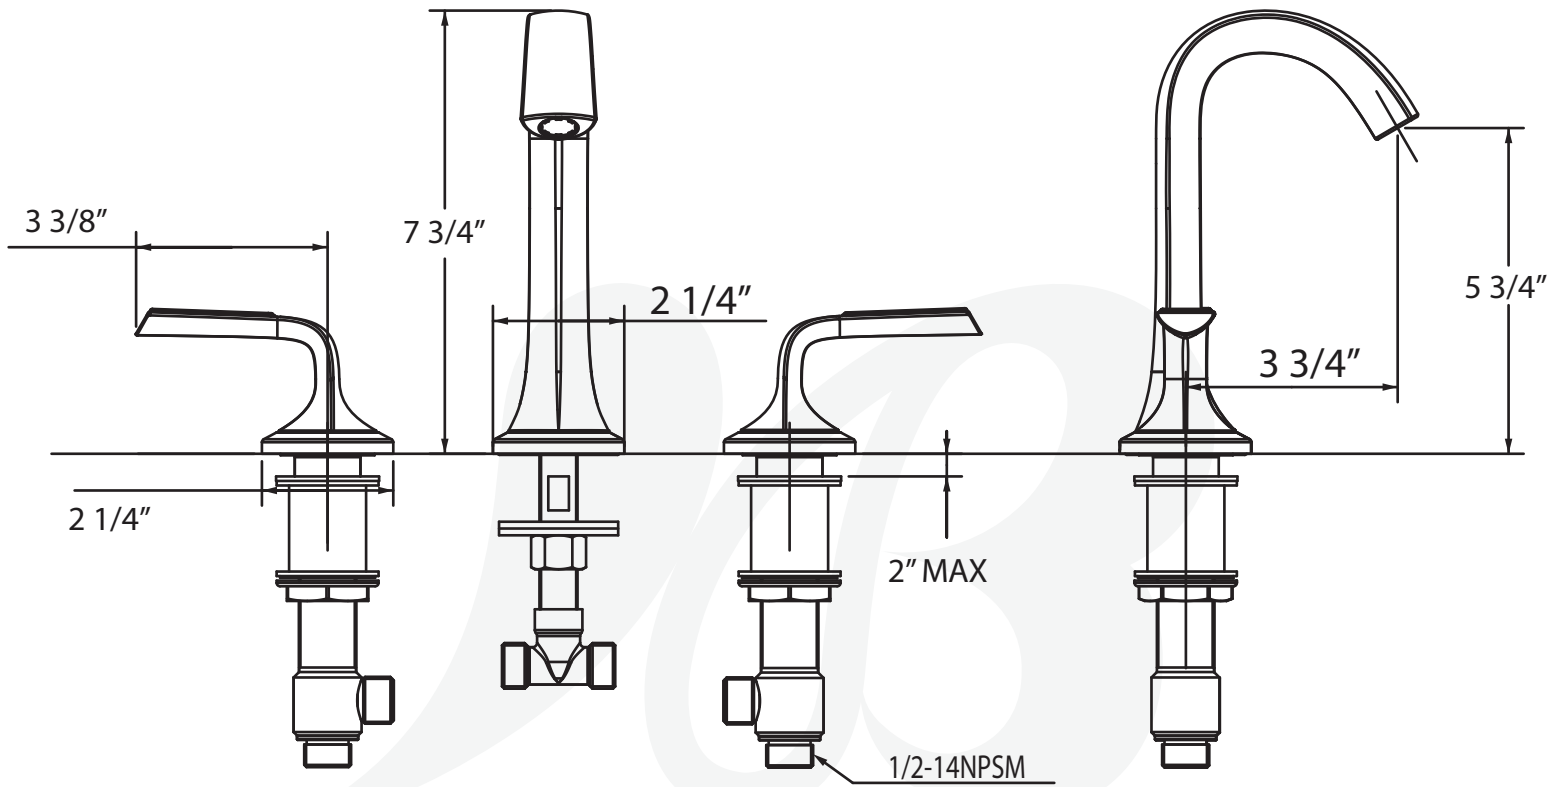

W4582101-4, W4582102-4, W4582114-4, W4582116-4, W4582149-4 - Joy Widespread Faucet

Description

- 8" Widespread lavatory faucet
- Brass spout
- Ceramic disc cartridges
- 1.2 GPM
- Push style pop-up assembly

Colors / Finishes

- W4582101-4 - Chrome
- W4582102-4 - PVD Satin Nickel
- W4582114-4 - PVD Polished Nickel
- W4582116-4 - PVD Satin Brass
- W4582149-4 - Matte Black

**BREAK DOWN
Component Parts List**

29	ATAA0001	POP-UP	1
28	ATBX0041	AERATOR	1
27	CTRR0247	O-RING	1
26	CTWQ0006	WASHER	2
25	CTNP0045-XD	NUT	1
24	ATBA1043	SHANK	1
23	CTWT0078	WASHER	1
22	CTNB0157	NUT	1
21	CTRR0011	O-RING	3
20	CTYN0032	T-CONNECTOR	1
19	ATBP1007	HOSE	2
18	ATBA1044	SHANK	1
17	CTNP0045-XR	NUT	1
16	CTWR0061	WASHER	2
15	CTWR0185	WASHER	1
14	CTDT0002	BASE	2
13	CTPN0066	INLET	1
12	CTWR0060	WASHER	2
11	CTDB0419	BASE	2
10	CTST0050	SCREW	2
9	CTMB0938	ADAPTER	2
8	CTDZ0162	BASE	1
7	CTDZ0161	BASE	2
6	CTST0130	SCREW	2
5	CTWP0207	WASHER	4
4	CTWP0321	WASHER	2
3	CTHZ0699	HANDLE	2
2	CTCZ0304	COVER	2
1	CTFN0085	SPOUT	1
NO.	Drawing No.	Part Description	Quantity

Item Number	Type	Date
W4582101-4, W4582102-4, W4582114-4, W4582116-4, W4582149-4	Widespread	3/4/2020