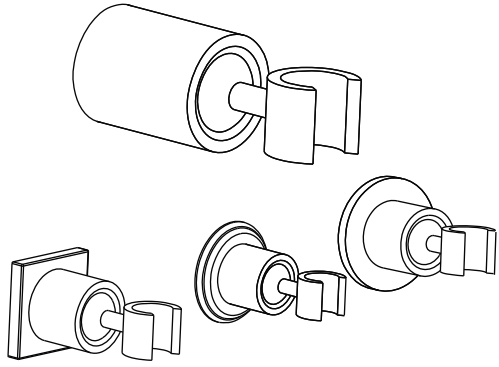

Huntington Brass Installation Instructions for: P0432101, P0432129, P0432103, P0432116, P0432149 - Wall Bracket

Classic, Round and Square trim plate included in the box.