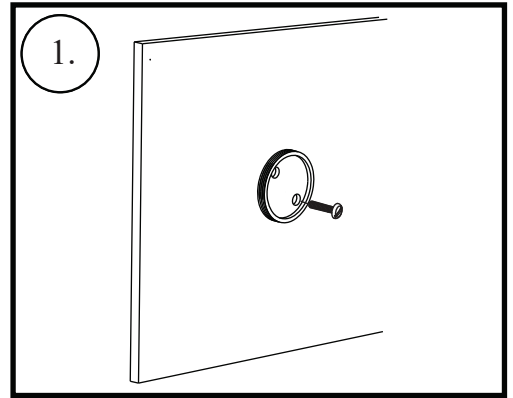

Huntington Brass Installation Instructions for: P0432101, P0432129, P0432103, P0432116, P0432149 - Wall Bracket

Classic, Round and Square trim plate included in the box.