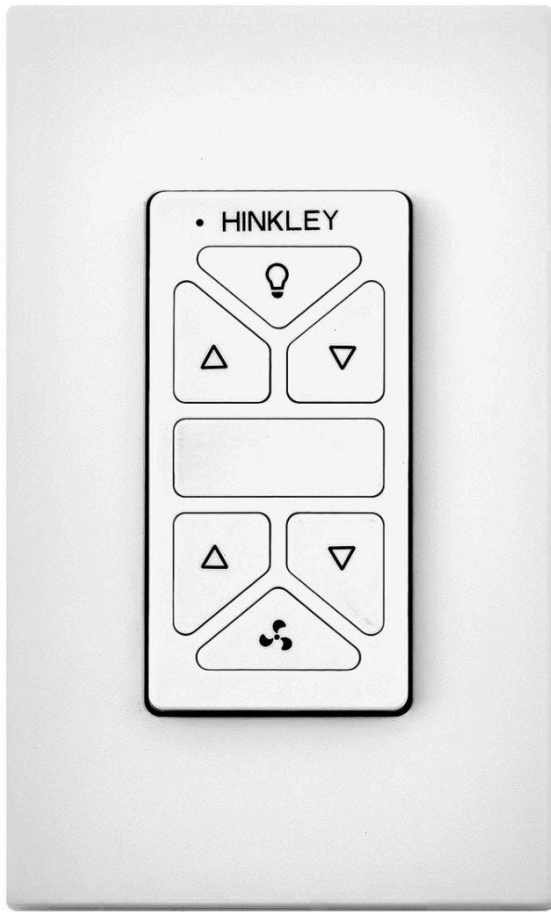

HIRO CONTROL

980014FWH

HIRO CONTROL NON REVERSING

HIRO's all-in-one wireless remote and wall control combines flexible operation for fan speed and light control with ease of installation for multiple configurations. Versatile and easy-to-use, HIRO requires no wires, is compatible with all Hinkley fans, and incorporates WiFi and highly-reliable RF technology – ensuring seamless communication between system components.

DETAILS

FINISH:	White
MATERIAL:	Composite

DIMENSIONS

WIDTH:	3.3"
HEIGHT:	5.3"
TOP TO OUTLET:	0

SHIPPING

CARTON LENGTH:	3.3
CARTON WIDTH:	3.4
CARTON HEIGHT:	5.3
CARTON WEIGHT:	0.6

PRODUCT DETAILS:

- Suitable for use in dry (indoor) locations as defined by NEC and CEC. Meets United States UL Underwriters Laboratories & CSA Canadian Standards Association Product Safety Standards
- All-in-one wall/remote control included
- Features a manual switch to turn off and on
- Integrates with other smart home products including voice assistants from Amazon and Google
- Secures to a flat wall or a single/multiple gang switch box. Nestles within a standard decorative opening face plate.
- Configures for use as a wall-mount control or handheld remote
- Manual reverse located at the fan, not the control
- Neutral perfection with a flawless white finish enhances design