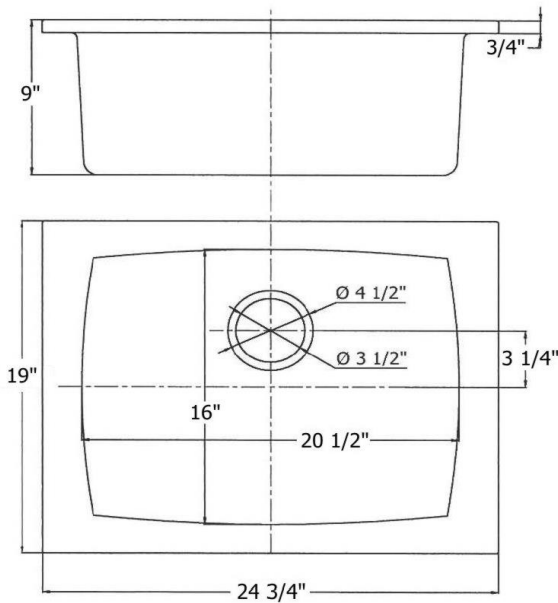

# 4609 – Fireclay Drop-In / Undermount Sink

Part #

Description

# 4609 - Fireclay Drop-In / Undermount Sink

\*Due to the nature of fireclay, variations of up to 1/4" can occur in size. Cabinet & Countertop should be cut to actual sinks's measurements.

Copyright©2017 Herbeau Creations. All rights reserved. All product and specifications are subject to change without notice. Herbeau Creations is not responsible for typographical and/or dimensional errors. Typographical errors are subject to correction.