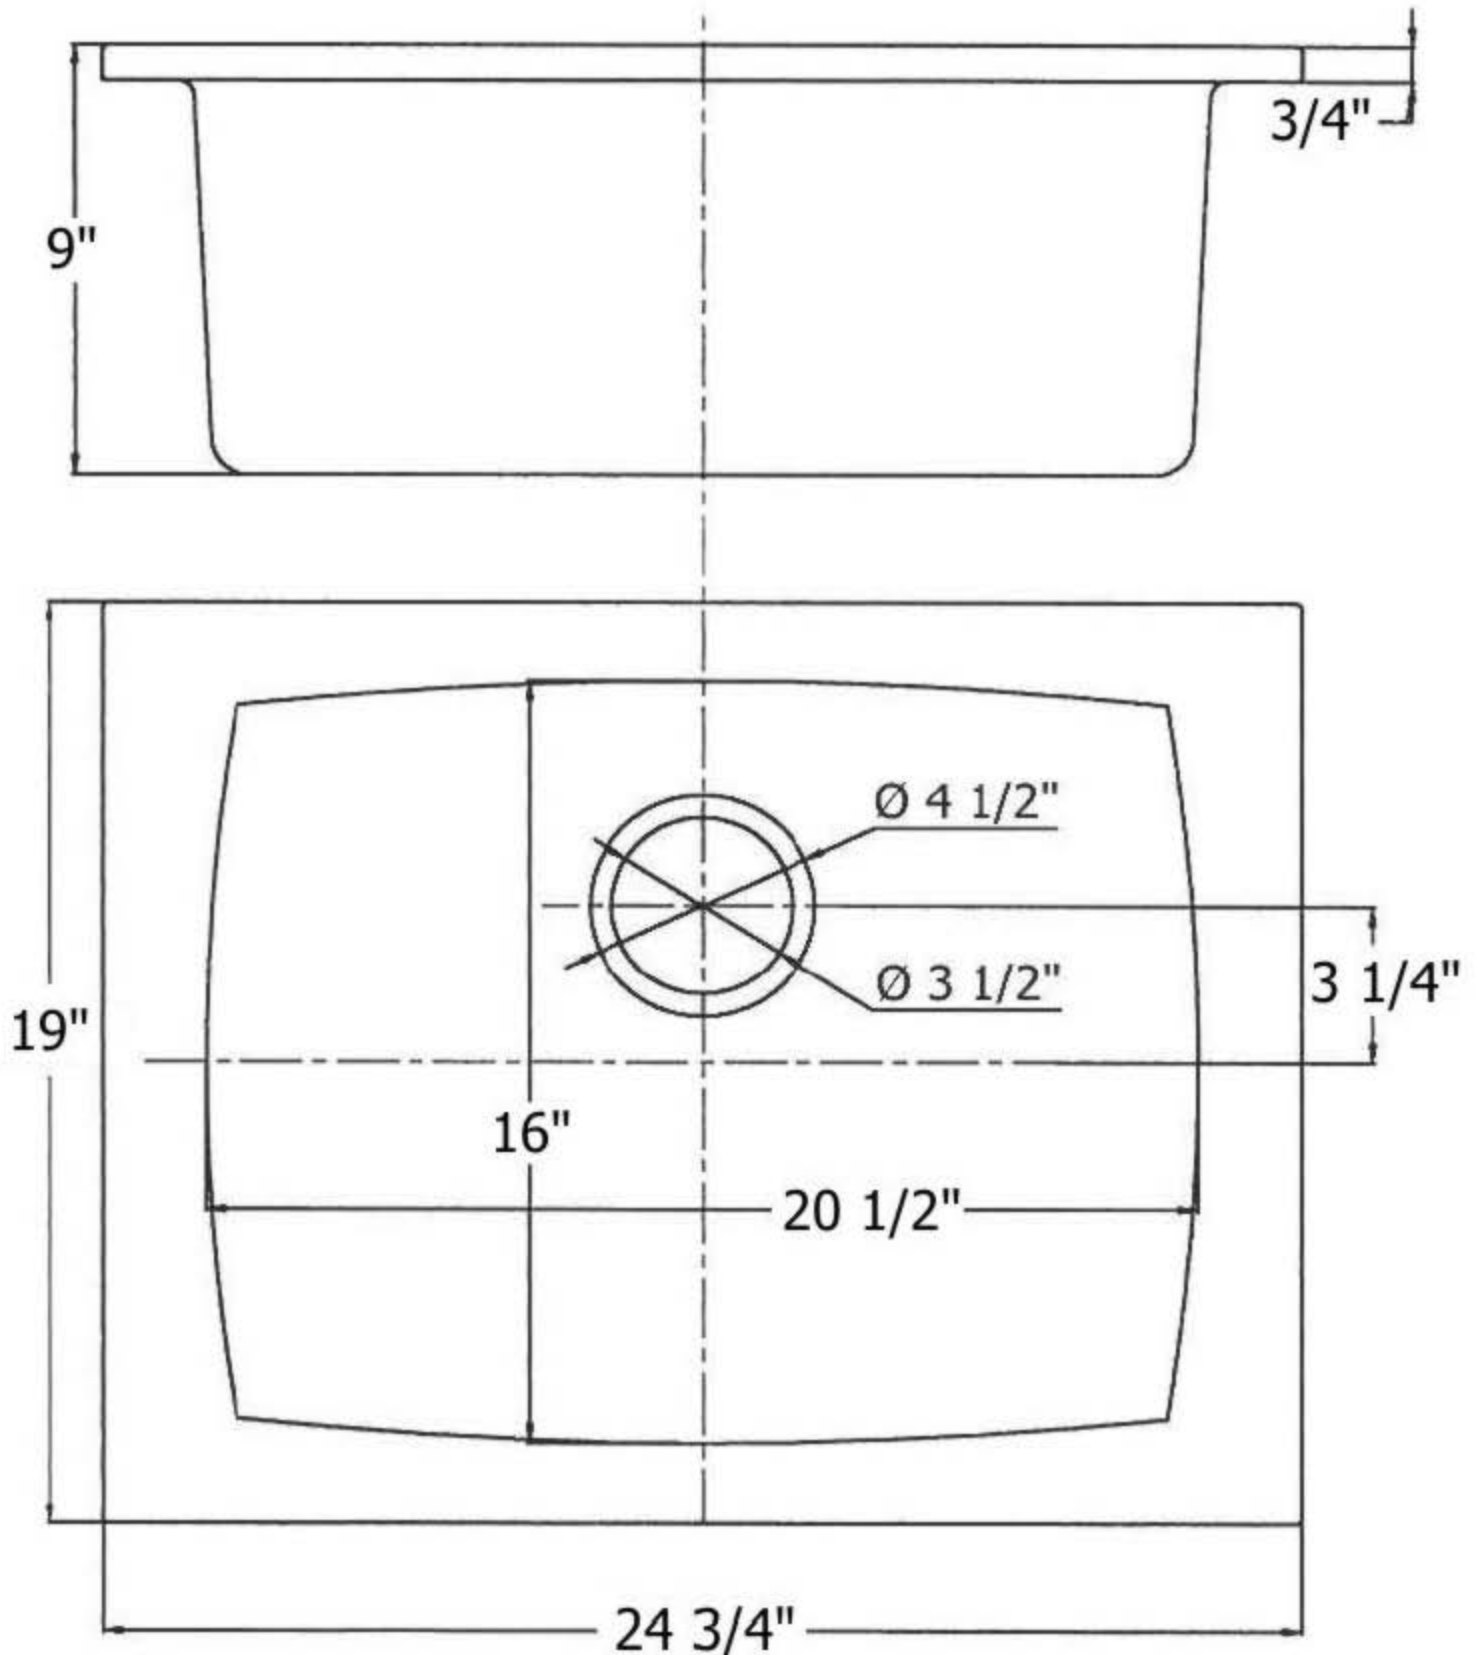

# 4609 – Fireclay Drop-In / Undermount Sink

Part #

Description

# 4609 - Fireclay Drop-In / Undermount Sink

\*Due to the nature of fireclay, variations of up to 1/4" can occur in size. Cabinet & Countertop should be cut to actual sinks's measurements.

Copyright©2017 Herbeau Creations. All rights reserved. All product and specifications are subject to change without notice. Herbeau Creations is not responsible for typographical and/or dimensional errors. Typographical errors are subject to correction.