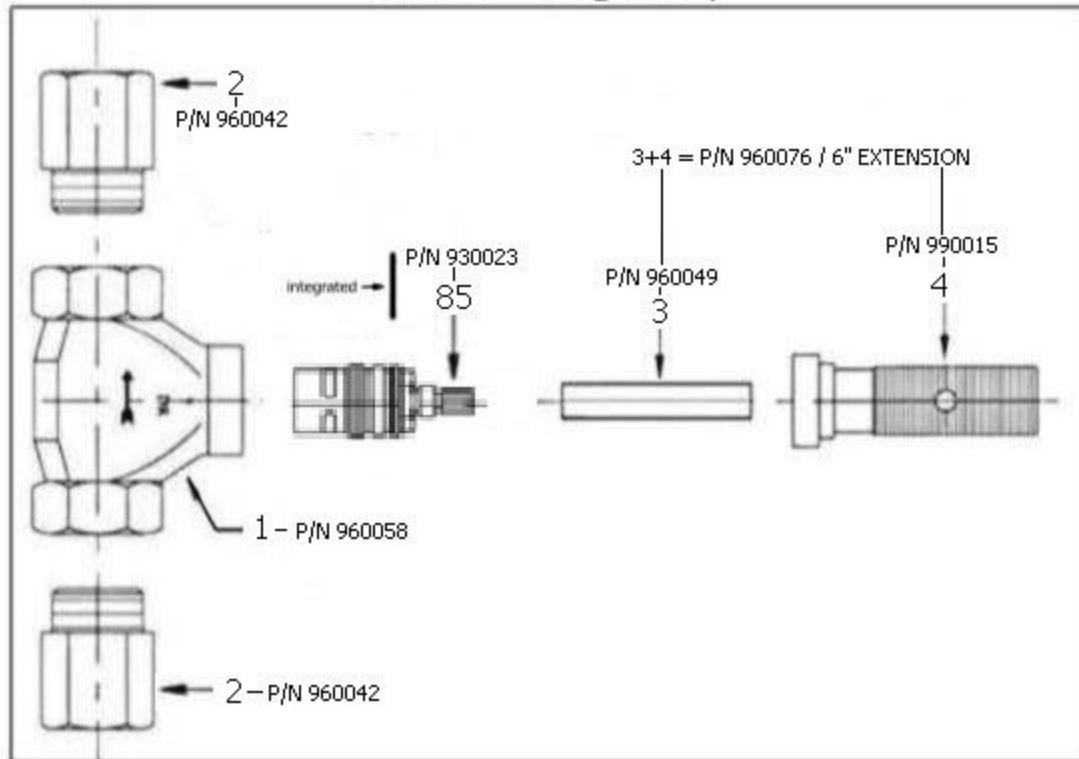

| Part# | Description                     |
|-------|---------------------------------|
| 01    | Valve Body                      |
| 02    | 3/4" Adapter                    |
| 03    | Brass Hexagon Tube              |
| 04    | Brass Extension                 |
| 03+04 | 6" Extension Kit                |
| 05    | Rubber O-Ring                   |
| 06    | Wall Escutcheon                 |
| 07    | Inner Trim Housing              |
| 08    | Monarque Cartridge Dome         |
| 09    | Handle Stem                     |
| 10    | Monarque Handle Center          |
| 11    | Monarque Horizontal Handle Stem |
| 12    | Handle Screw                    |

# 3644 - 'Monarque' Wall Valve 3/4"

\*P/N = PART NUMBER

3644(Finish)-T Trim only

3644-R Rough only

○ = FINISHED PARTS  
XX = TWO DIGIT FINISH CODE