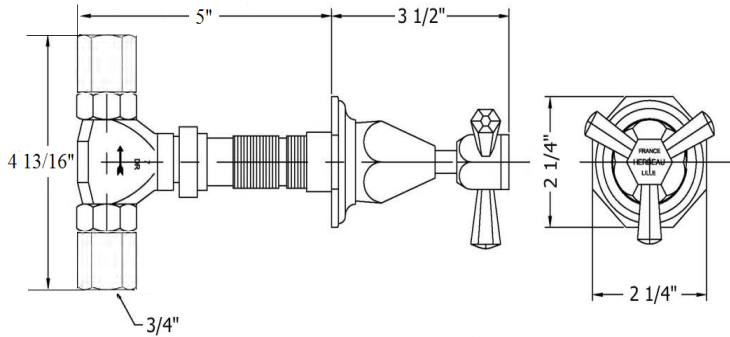

# 3644 - 'Monarque' Wall Valve 3/4"

| Part# | Description              |
|-------|--------------------------|
| 13    | Monarque Insert Holder   |
| 14    | Rubber O-Ring            |
| 15    | Ceramic Insert           |
| 16    | Flat Rubber Washer       |
| 85    | 3/4" Ceramic Cartridge   |
| 90    | Monarque Insert Assembly |
| 91    | Monarque Handle Assembly |

## Technical Information

- 3/4" female connection.
- Controls volume only.
- Available finishes are French Weathered Brass (47), Polished Chrome (48), SoliBrass (49), Lacquered Matte Black Nickel (50), Old Gold (52), Old Silver (53), Polished Brass (55), Polished Nickel (56), Brushed Nickel (57), Satin Nickel (60), Antique Lacquered Copper (67), Antique Lacquered Brass (68), Weathered Brass (70), Lacquered Polished Black Nickel (71) and Lacquered Polished Copper (80).
- Please See Cleaning Instructions: <http://herbeau.com/CleaningAll.pdf> For Finish Care and Maintenance Information.

| Part# | Description                     |
|-------|---------------------------------|
| 01    | Valve Body                      |
| 02    | 3/4" Adapter                    |
| 03    | Brass Hexagon Tube              |
| 04    | Brass Extension                 |
| 03+04 | 6" Extension Kit                |
| 05    | Rubber O-Ring                   |
| 06    | Wall Escutcheon                 |
| 07    | Inner Trim Housing              |
| 08    | Monarque Cartridge Dome         |
| 09    | Handle Stem                     |
| 10    | Monarque Handle Center          |
| 11    | Monarque Horizontal Handle Stem |
| 12    | Handle Screw                    |

# 3644 - 'Monarque' Wall Valve 3/4"

\*P/N = PART NUMBER

3644(Finish)-T Trim only

3644-R Rough only

○ = FINISHED PARTS  
XX = TWO DIGIT FINISH CODE