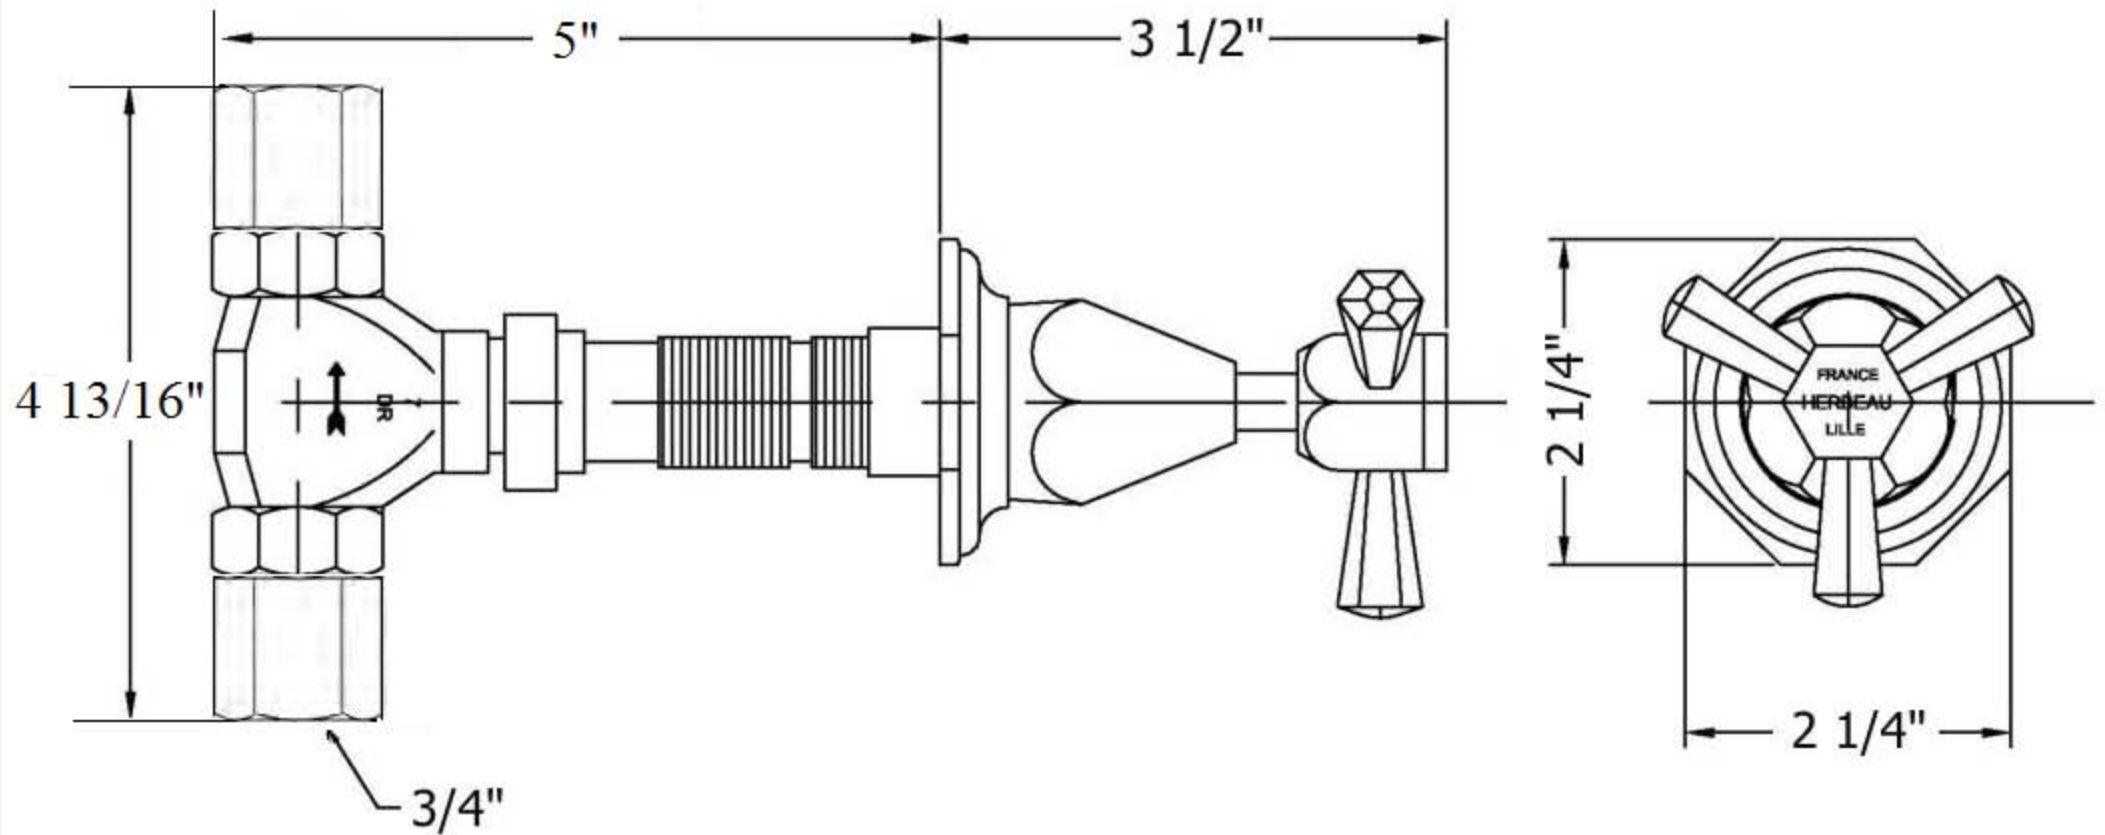

3644 - 'Monarque' Wall Valve 3/4"