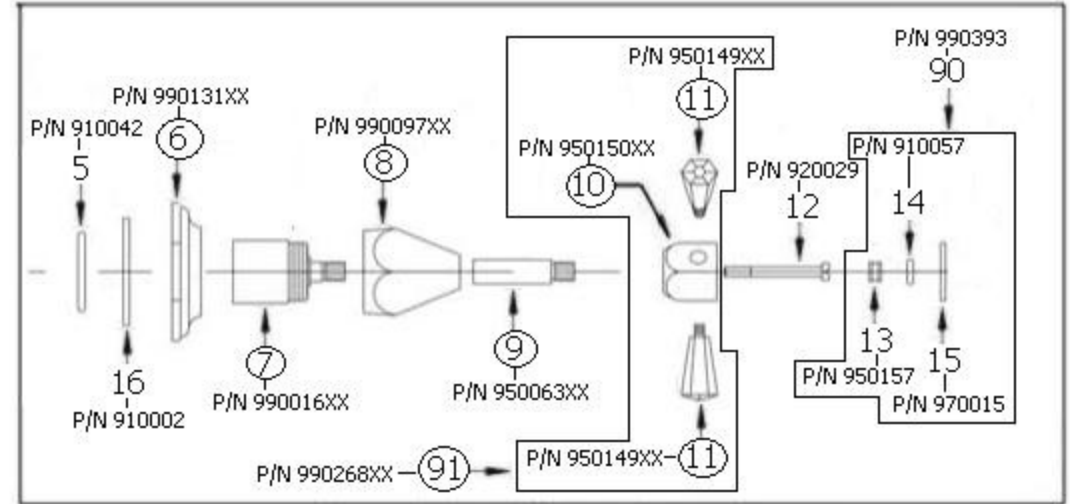

3644 - 'Monarque' Wall Valve 3/4"

*P/N = PART NUMBER

3644(Finish)-T Trim only