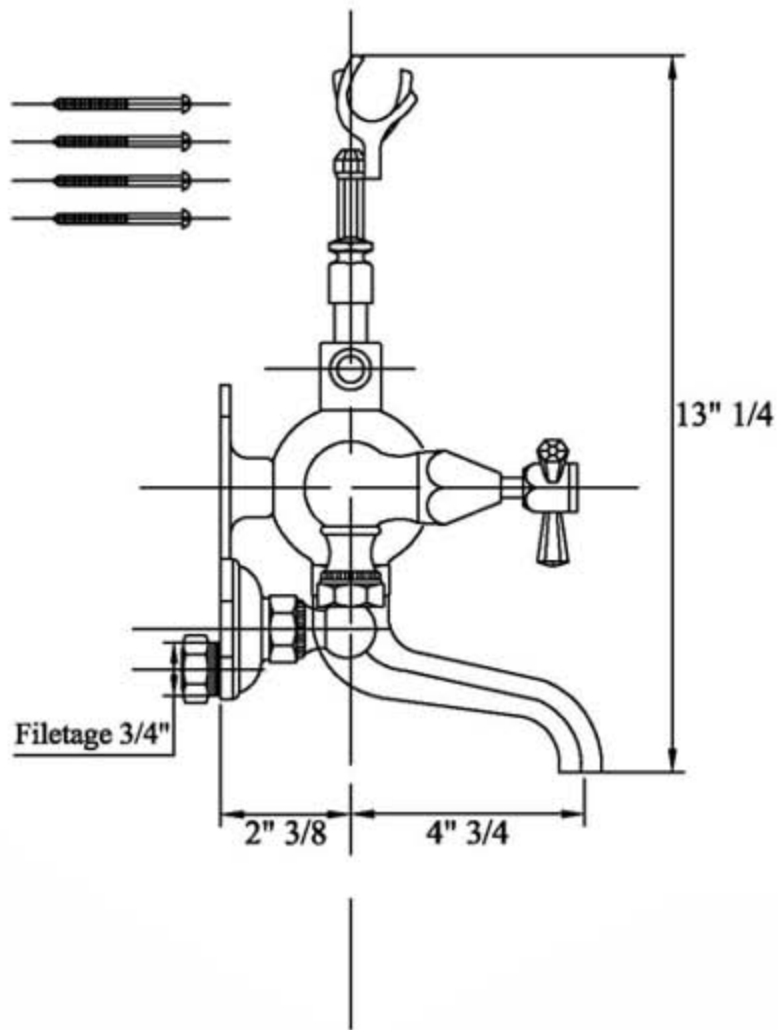

3631 - "Monarque" Exposed Tub & Shower Mixer Wall Mounted