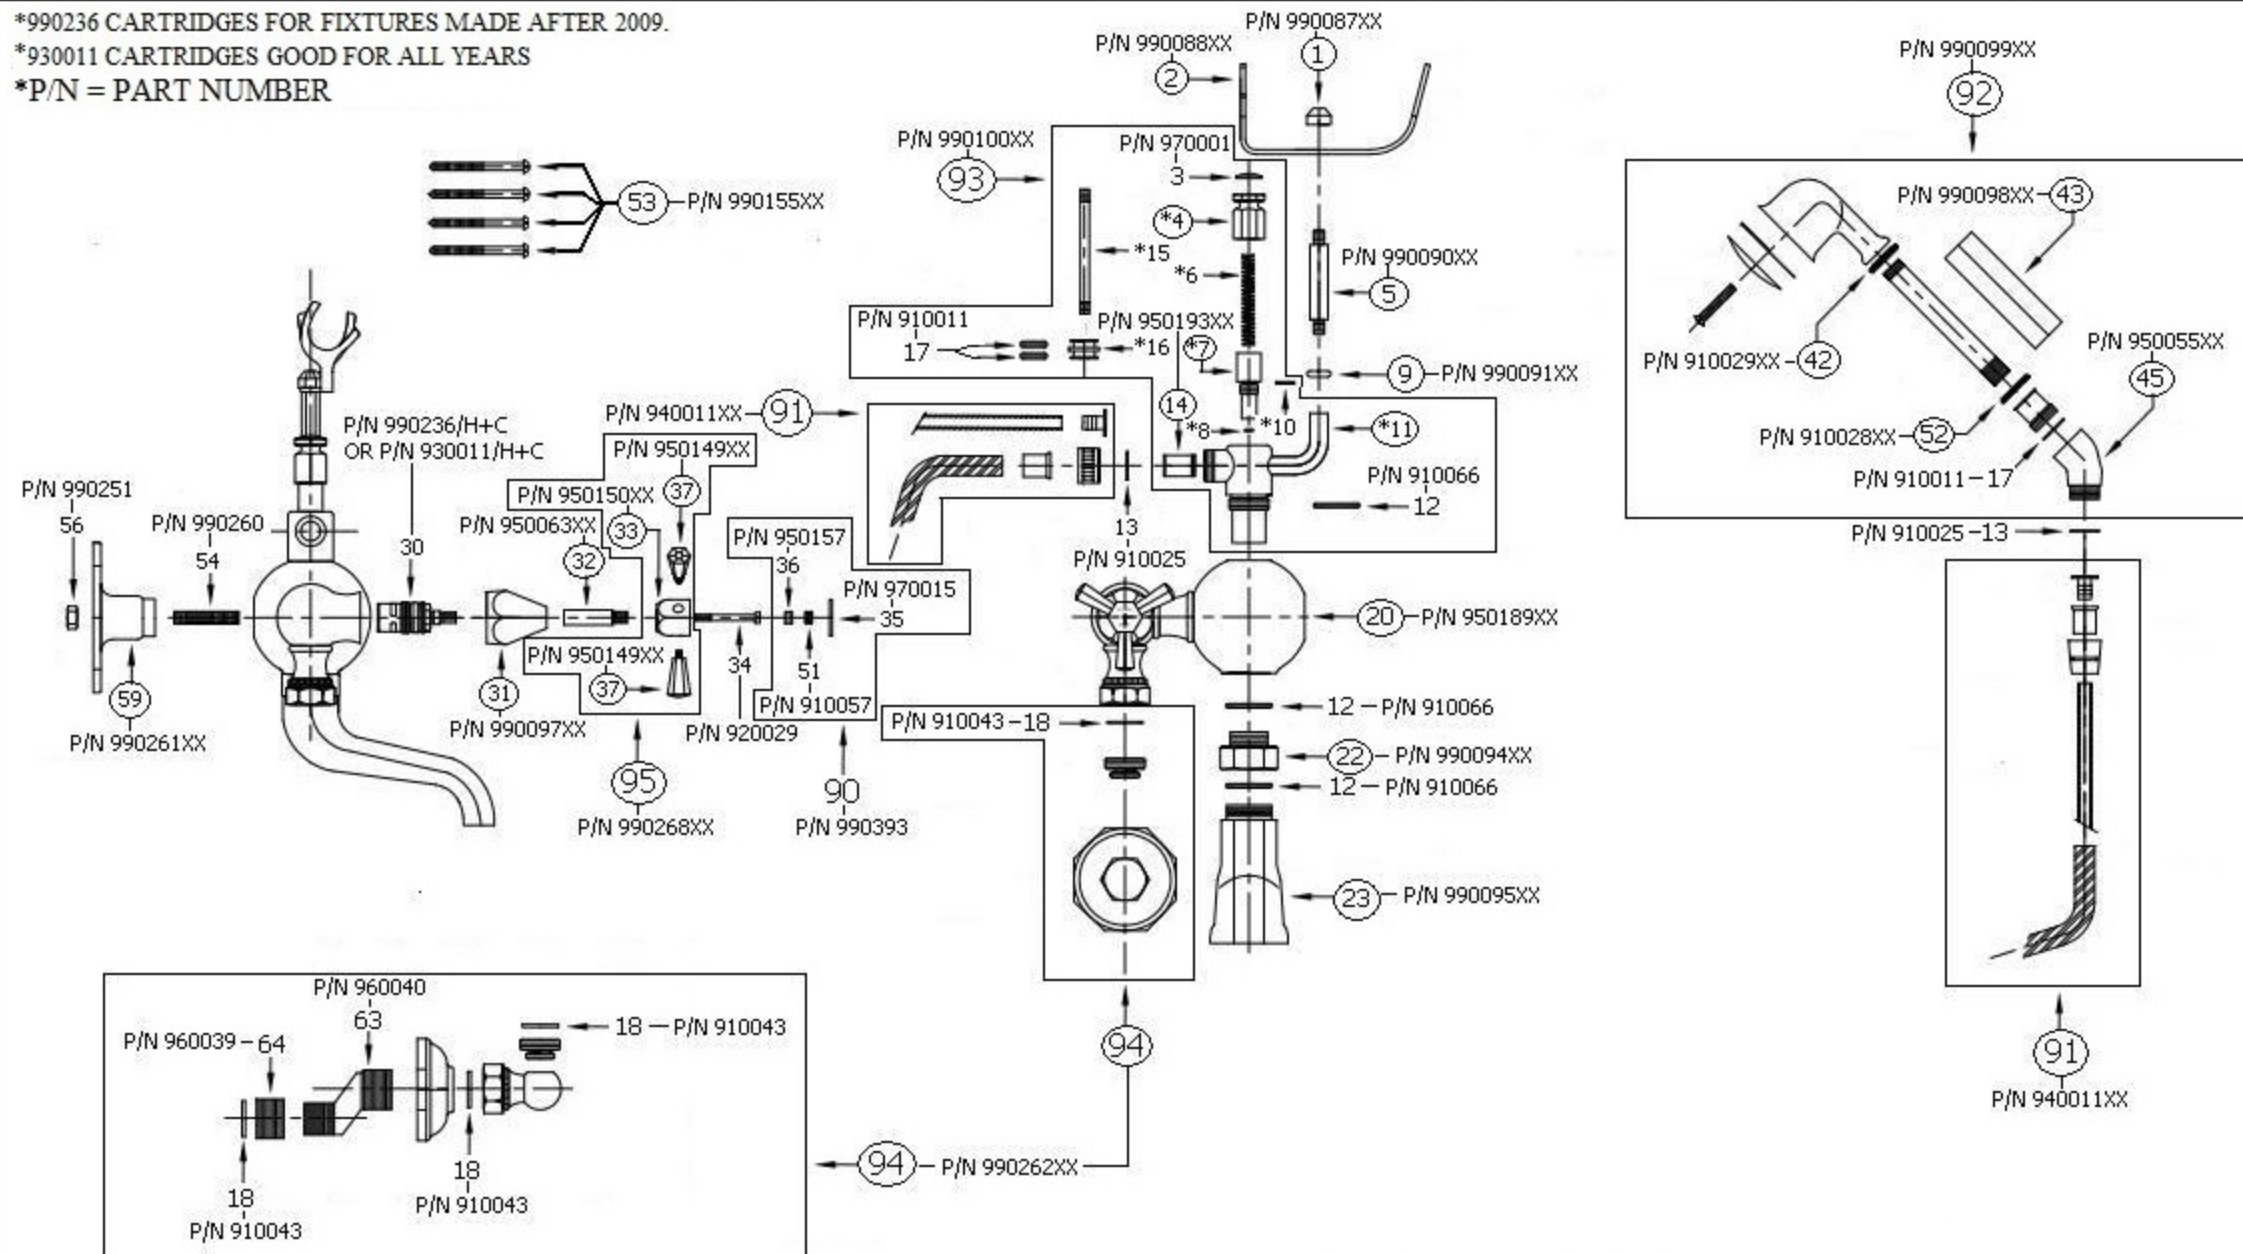

Technical Information

- Maximum flow rate for tub spout is 9.08 GPM.
- Maximum flow rate for hand shower is 1.8 GPM.
- Uses Flühs ceramic cartridges.
- 3/4" male connections.
- Center holes adjust 6" - 7 3/4".
- Requires 1 1/4" drilling in wall.
- Available finishes are French Weathered Brass (47), Polished Chrome (48), SoliBrass (49), Lacquered Matte Black Nickel (50), Old Gold (52), Old Silver (53), Polished Brass (55), Polished Nickel (56), Brushed Nickel (57), Satin Nickel (60), Antique Lacquered Copper (67), Antique Lacquered Brass (68), Weathered Brass (70), Lacquered Polished Black Nickel (71) and Lacquered Polished Copper (80).
- Please See Cleaning Instructions: <http://herbeau.com/CleaningAll.pdf> For Finish Care and Maintenance Information.

Part#	Description
01	Hanger Button
02	Hand Spray Cradle
03	Herbeau Ceramic Insert
05	Support Stem
09	Finished Washer
12	Rubber O-Ring
13	1/2" Washer
14	Finished Back Flow Restrictor
17	Rubber O-Ring
18	3/4" Washer
20	Faucet Body
22	Monarque Tub Spout Connection
23	Monarque Tub Spout
30	1/2 Turn Ceramic Cartridge - Ecobrass
31	Monarque Cartridge Dome
53	Finished Wall Mount Screws
54	Threaded Stem
56	Nut
59	Wall Mount Plate
63	1" O.D. X 1" O.D. Socket 'Z' Adapter
64	3/4" Male - 1/2" Male Adapter
90	Monarque Insert Assembly
91	Finished Hose
92	3630/3631 Complete Hand Shower
93	Monarque Diverter Assembly
94	Wall Mount Valve Kit
95	Monarque Handle Assembly

3631 - "Monarque" Exposed Tub & Shower Mixer Wall Mounted

3631 - 'Monarque' Exposed Tub & Shower Mixer Wall Mounted

*990236 CARTRIDGES FOR FIXTURES MADE AFTER 2009.

*930011 CARTRIDGES GOOD FOR ALL YEARS

*P/N = PART NUMBER

○ = FINISHED PARTS

XX = TWO DIGIT FINISH CODE

Copyright©2017 Herbeau Creations. All rights reserved. All product and specifications are subject to change without notice. Herbeau Creations is not responsible for typographical and/or dimensional errors. Typographical errors are subject to correction.