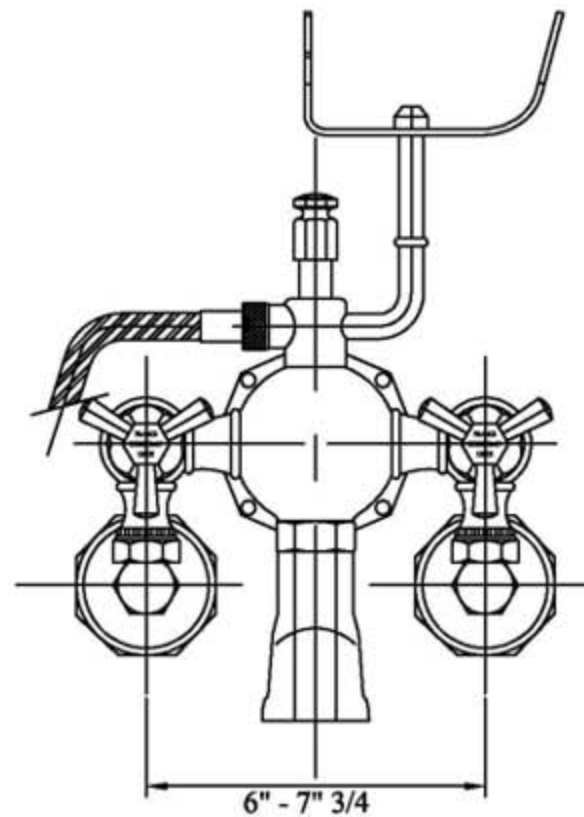

3631 - "Monarque" Exposed Tub & Shower Mixer Wall Mounted