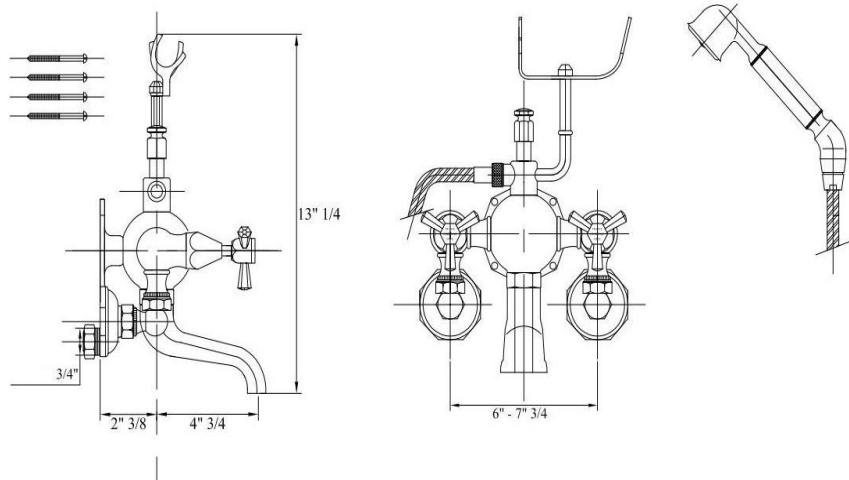

3631 - 'Monarque' Exposed Tub & Shower Mixer Wall Mounted

Part#	Description
32	Handle Stem
33	Monarque Handle Center
34	Handle Screw
35	Monarque Ceramic Insert
36	Monarque Insert Holder
37	Monarque Horizontal Handle Stem
42	Metal Ring For Hand Shower
43	Finished Hand Shower Handle
45	Hand Spray Elbow
51	Rubber O-Ring
52	Metal Ring For Hand Shower

Technical Information

- Maximum flow rate for tub spout is 9.08 GPM.
- Maximum flow rate for hand shower is 1.8 GPM.
- Uses Flühs ceramic cartridges.
- 3/4" male connections.
- Center holes adjust 6" - 7 3/4".
- Requires 1 1/4" drilling in wall.
- Available finishes are French Weathered Brass (47), Polished Chrome (48), SoliBrass (49), Lacquered Matte Black Nickel (50), Old Gold (52), Old Silver (53), Polished Brass (55), Polished Nickel (56), Brushed Nickel (57), Satin Nickel (60), Antique Lacquered Copper (67), Antique Lacquered Brass (68), Weathered Brass (70), Lacquered Polished Black Nickel (71) and Lacquered Polished Copper (80).
- Please See Cleaning Instructions: <http://herbeau.com/CleaningAll.pdf> For Finish Care and Maintenance Information.

Part#	Description
01	Hanger Button
02	Hand Spray Cradle
03	Herbeau Ceramic Insert
05	Support Stem
09	Finished Washer
12	Rubber O-Ring
13	1/2" Washer
14	Finished Back Flow Restrictor
17	Rubber O-Ring
18	3/4" Washer
20	Faucet Body
22	Monarque Tub Spout Connection
23	Monarque Tub Spout
30	1/2 Turn Ceramic Cartridge - Ecobrass
31	Monarque Cartridge Dome
53	Finished Wall Mount Screws
54	Threaded Stem
56	Nut
59	Wall Mount Plate
63	1" O.D. X 1" O.D. Socket 'Z' Adapter
64	3/4" Male - 1/2" Male Adapter
90	Monarque Insert Assembly
91	Finished Hose
92	3630/3631 Complete Hand Shower
93	Monarque Diverter Assembly
94	Wall Mount Valve Kit
95	Monarque Handle Assembly

Please follow example when ordering parts for 'Monarque' Tub & Shower Mixer

- To order part #01 – Hanger Button
 - 990087**xx**
- Please substitute finish number needed in place of **xx**

Herbeau®
L'Art du Sanitaire depuis 1857