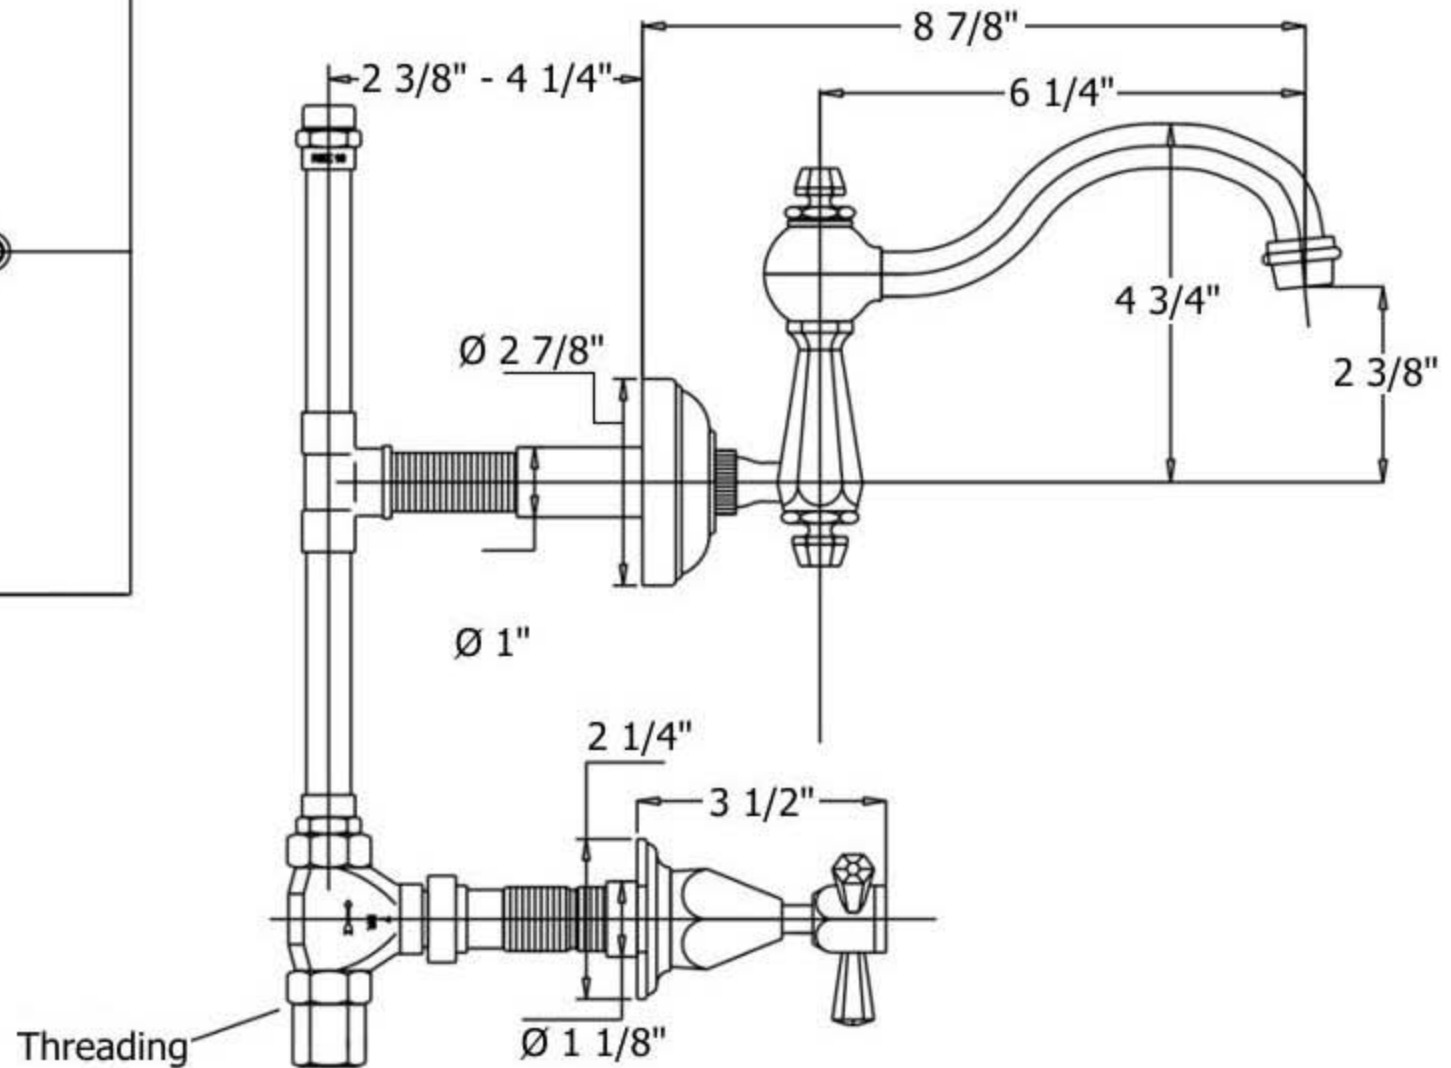

3607 - "Monarque" Wall Mounted 3-Hole Set without Waste