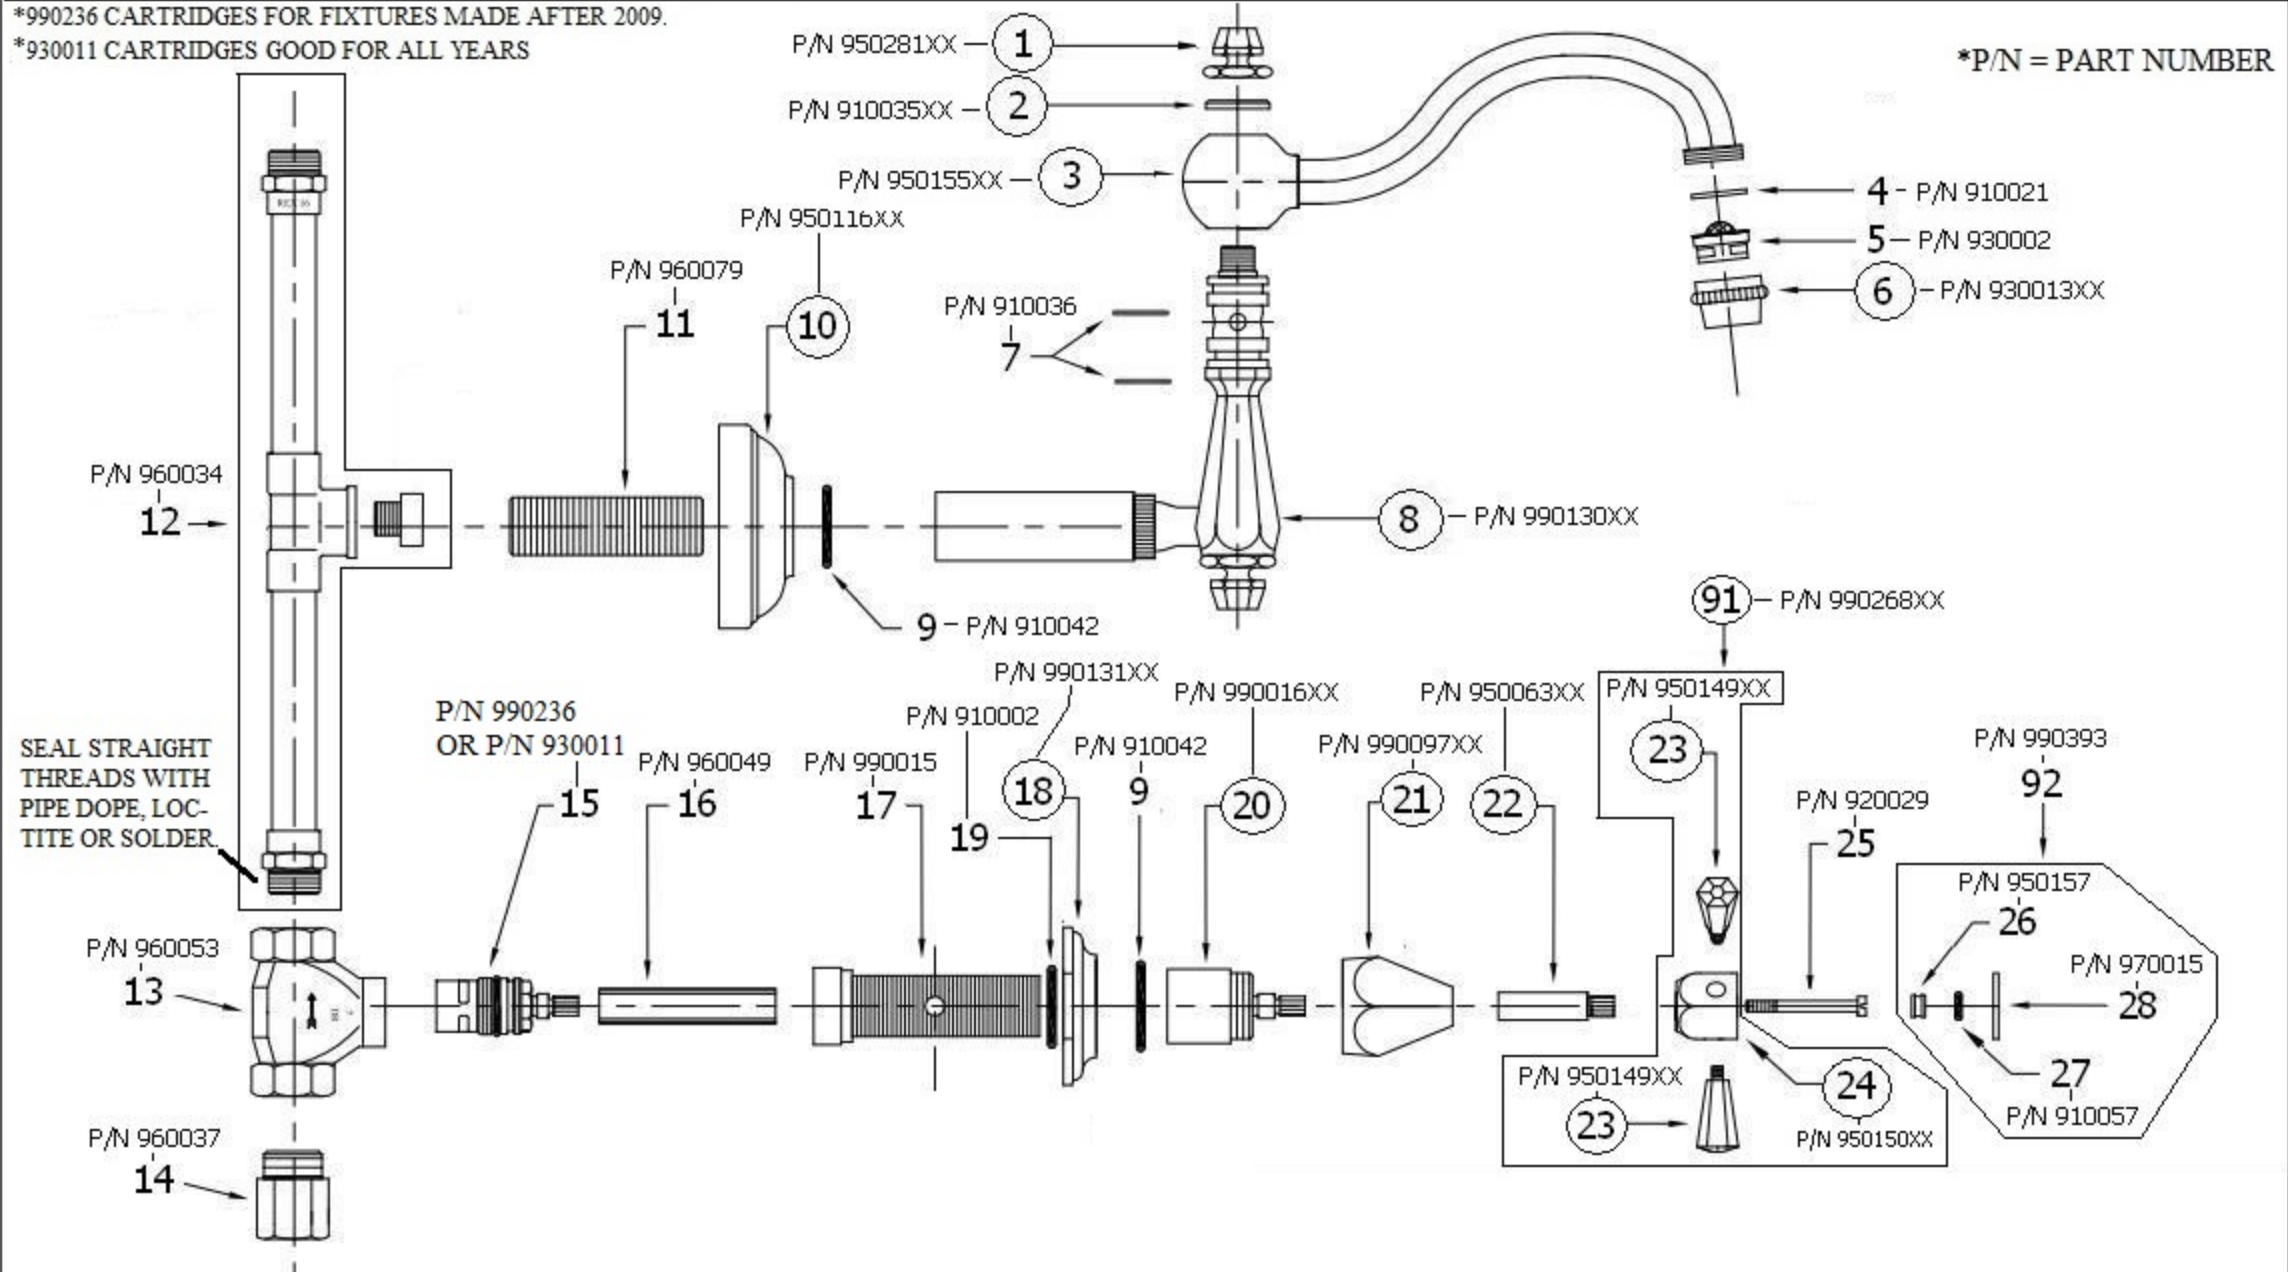

3607 – ‘Monarque’ Wall Mounted 3-Hole Set without Waste

Technical Information

- NSF / ANSI 61 & 372 / ASME A112.18.1 / CSA B125.1 / CEC AB1953 / WATERSENSE certified.
- Uses Flühs ceramic cartridges.
- Maximum flow rate is 1.2 GPM / 5.45 L / mn with new low flow restrictor.
- 11 3/4" C.T.C. spread.
- 6 1/4" C.T.C. swiveling spout.
- Copper "T" Rough.
- Available finishes are French Weathered Brass (**47**), Polished Chrome (**48**), SoliBrass (**49**), Lacquered Matte Black Nickel (**50**), Old Gold (**52**), Old Silver (**53**), Polished Brass (**55**), Polished Nickel (**56**), Brushed Nickel (**57**), Satin Nickel (**60**), Antique Lacquered Copper (**67**), Antique Lacquered Brass (**68**), Weathered Brass (**70**), Lacquered Polished Black Nickel (**71**) and Lacquered Polished Copper (**80**).
- Please See Cleaning Instructions: <http://herbeau.com/CleaningAll.pdf> For Finish Care and Maintenance Information.

Part #	Description
01	Monarque Top Knob
02	Finished Washer
03	Monarque Spout 6 1/4" Ecobross
04	Aerator Washer
05	Aerator Filter
06	Aerator Cover
07	Spout O-Ring
08	Monarque Body
09	Rubber O-Ring
10	Wall Flange
11	Threaded Tube
12	Copper T-Rough
13	1/2 Turn Cartridge Housing
14	1/2" Brass Adapter
15	1/2 Turn Ceramic Cartridge - Ecobross
16	Brass Hexagon Tube
17	Brass Extension
16,17	Extension Kit 7"
11,16,17	7" Spout Thread W/6" Hex & Brass Extension
18	Wall Escutcheon
19	Flat Rubber Washer
20	Inner Trim Housing
21	Monarque Cartridge Dome
22	Handle Stem
23	Monarque Horizontal Handle Stem
24	Monarque Handle Center
25	Handle Screw
26	Monarque Insert Holder
27	Rubber O-Ring
28	Ceramic Insert
91	Monarque Handle Assembly
92	Monarque Insert Kit

Herbeau[®]
L'Art du Sanitaire depuis 1857

3607 - "Monarque" Wall Mounted 3-Hole Set without Waste

3607 - 'Monarque' Wall Mounted 3-Hole Set Without Waste

*990236 CARTRIDGES FOR FIXTURES MADE AFTER 2009.
 *930011 CARTRIDGES GOOD FOR ALL YEARS

*P/N = PART NUMBER

○ = FINISHED PARTS
 XX = TWO DIGIT FINISH CODE