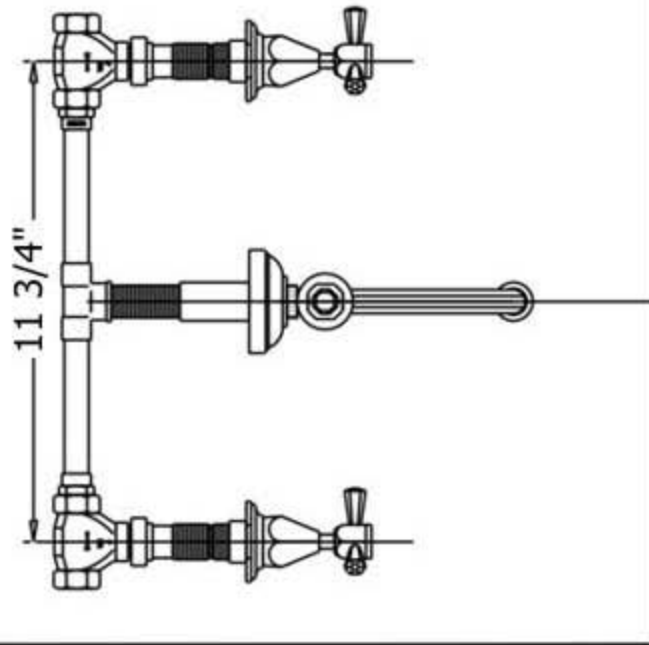

3607 - "Monarque" Wall Mounted 3-Hole Set without Waste