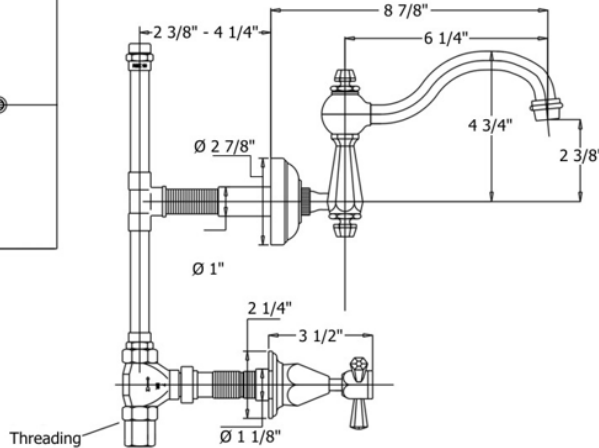

3607 – ‘Monarque’ Wall Mounted 3-Hole Set without Waste

Technical Information

- NSF / ANSI 61 & 372 / ASME A112.18.1 / CSA B125.1 / CEC AB1953 / WATERSENSE certified.
- Uses Flühs ceramic cartridges.
- Maximum flow rate is 1.2 GPM / 5.45 L / mn with new low flow restrictor.
- 11 3/4" C.T.C. spread.
- 6 1/4" C.T.C. swiveling spout.
- Copper "T" Rough.
- Available finishes are French Weathered Brass (**47**), Polished Chrome (**48**), SoliBrass (**49**), Lacquered Matte Black Nickel (**50**), Old Gold (**52**), Old Silver (**53**), Polished Brass (**55**), Polished Nickel (**56**), Brushed Nickel (**57**), Satin Nickel (**60**), Antique Lacquered Copper (**67**), Antique Lacquered Brass (**68**), Weathered Brass (**70**), Lacquered Polished Black Nickel (**71**) and Lacquered Polished Copper (**80**).
- Please See Cleaning Instructions: <http://herbeau.com/CleaningAll.pdf> For Finish Care and Maintenance Information.

Part #	Description
01	Monarque Top Knob
02	Finished Washer
03	Monarque Spout 6 1/4" Ecobross
04	Aerator Washer
05	Aerator Filter
06	Aerator Cover
07	Spout O-Ring
08	Monarque Body
09	Rubber O-Ring
10	Wall Flange
11	Threaded Tube
12	Copper T-Rough
13	1/2 Turn Cartridge Housing
14	1/2" Brass Adapter
15	1/2 Turn Ceramic Cartridge - Ecobross
16	Brass Hexagon Tube
17	Brass Extension
16,17	Extension Kit 7"
11,16,17	7" Spout Thread W/6" Hex & Brass Extension
18	Wall Escutcheon
19	Flat Rubber Washer
20	Inner Trim Housing
21	Monarque Cartridge Dome
22	Handle Stem
23	Monarque Horizontal Handle Stem
24	Monarque Handle Center
25	Handle Screw
26	Monarque Insert Holder
27	Rubber O-Ring
28	Ceramic Insert
91	Monarque Handle Assembly
92	Monarque Insert Kit

U.P. Code
NSF-61/9-G
ASME A112.18.1/CSA B125.1

Certified by
NSF International

Please follow example when ordering parts for “Monarque” Wall Mounted
3-Hole Set Without Waste

- To order part #01 – Monarque Top Knob
 - 950281**xx**
- Please substitute finish number needed in place of **xx**