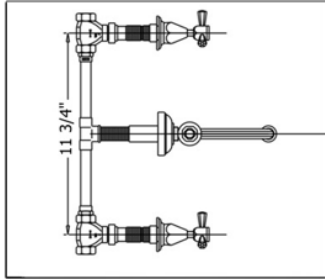

3607 – ‘Monarque’ Wall Mounted 3-Hole Set without Waste

Technical Information

- NSF / ANSI 61 & 372 / ASME A112.18.1 / CSA B125.1 / CEC AB1953 / WATERSENSE certified.
- Uses Flühs ceramic cartridges.
- Maximum flow rate is 1.2 GPM / 5.45 L / mn with new low flow restrictor.
- 11 3/4" C.T.C. spread.
- 6 1/4" C.T.C. swiveling spout.
- Copper "T" Rough.
- Available finishes are French Weathered Brass (**47**), Polished Chrome (**48**), SoliBrass (**49**), Lacquered Matte Black Nickel (**50**), Old Gold (**52**), Old Silver (**53**), Polished Brass (**55**), Polished Nickel (**56**), Brushed Nickel (**57**), Satin Nickel (**60**), Antique Lacquered Copper (**67**), Antique Lacquered Brass (**68**), Weathered Brass (**70**), Lacquered Polished Black Nickel (**71**) and Lacquered Polished Copper (**80**).
- Please See Cleaning Instructions: <http://herbeau.com/CleaningAll.pdf> For Finish Care and Maintenance Information.

Part #	Description
01	Monarque Top Knob
02	Finished Washer
03	Monarque Spout 6 1/4" Ecobross
04	Aerator Washer
05	Aerator Filter
06	Aerator Cover
07	Spout O-Ring
08	Monarque Body
09	Rubber O-Ring
10	Wall Flange
11	Threaded Tube
12	Copper T-Rough
13	1/2 Turn Cartridge Housing
14	1/2" Brass Adapter
15	1/2 Turn Ceramic Cartridge - Ecobross
16	Brass Hexagon Tube
17	Brass Extension
16,17	Extension Kit 7"
11,16,17	7" Spout Thread W/6" Hex & Brass Extension
18	Wall Escutcheon
19	Flat Rubber Washer
20	Inner Trim Housing
21	Monarque Cartridge Dome
22	Handle Stem
23	Monarque Horizontal Handle Stem
24	Monarque Handle Center
25	Handle Screw
26	Monarque Insert Holder
27	Rubber O-Ring
28	Ceramic Insert
91	Monarque Handle Assembly
92	Monarque Insert Kit

U.P. Code
NSF-61/9-G
ASME A112.18.1/CSA B125.1

Certified by
NSF International

Please follow example when ordering parts for “Monarque” Wall Mounted
3-Hole Set Without Waste

- To order part #01 – Monarque Top Knob
 - 950281**xx**
- Please substitute finish number needed in place of **xx**