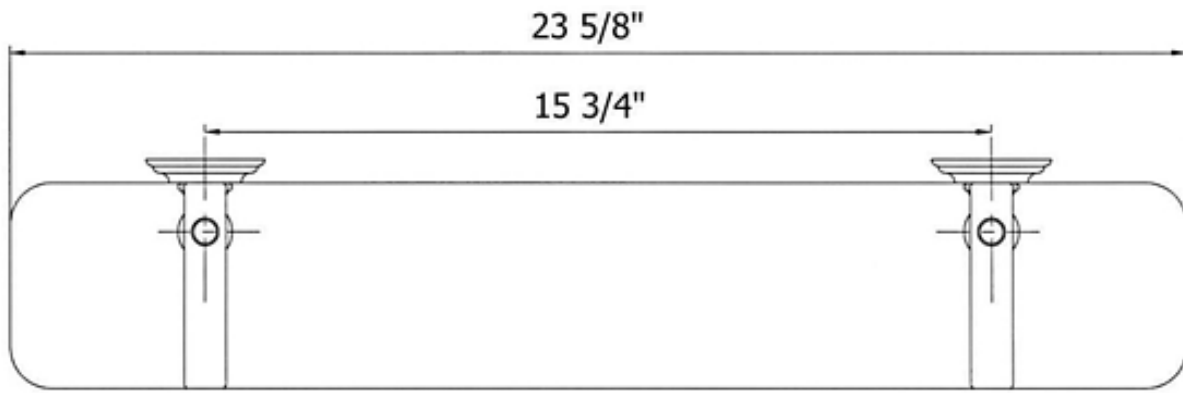

3113 – ‘Royale’ Shelf

Technical Information

- Includes glass shelf.
- Available finishes are French Weathered Brass (**47**), Polished Chrome (**48**), SoliBrass (**49**), Lacquered Matte Black Nickel (**50**), Old Gold (**52**), Old Silver (**53**), Polished Brass (**55**), Polished Nickel (**56**), Brushed Nickel (**57**), Satin Nickel (**60**), Antique Lacquered Copper (**67**), Antique Lacquered Brass (**68**), Weathered Brass (**70**), Lacquered Polished Black Nickel (**71**) and Lacquered Polished Copper (**80**).
- Please See Cleaning Instructions: <http://herbeau.com/CleaningAll.pdf> For Finish Care and Maintenance Information.

Part#

01
02
03
04
05
06
07
08
09
10

Description

Mounting Plate
Escutcheon
Connection For Escutcheon
Set Screw
Ball Joint
Mounting Screw Kit
Ball Thread
Glass Shelf Holder
Glass Shelf
End Cap

Please follow example when ordering parts for ‘Royale’ Shelf

- To order part#02 – Escutcheon
 - 950070xx
- Please substitute finish number needed in place of **xx**

Herbeau[®]
L'Art du Sanitaire depuis 1857

3113 - 'Royale' Shelf

3113 - 'Royale' Shelf

*P/N = PART NUMBER