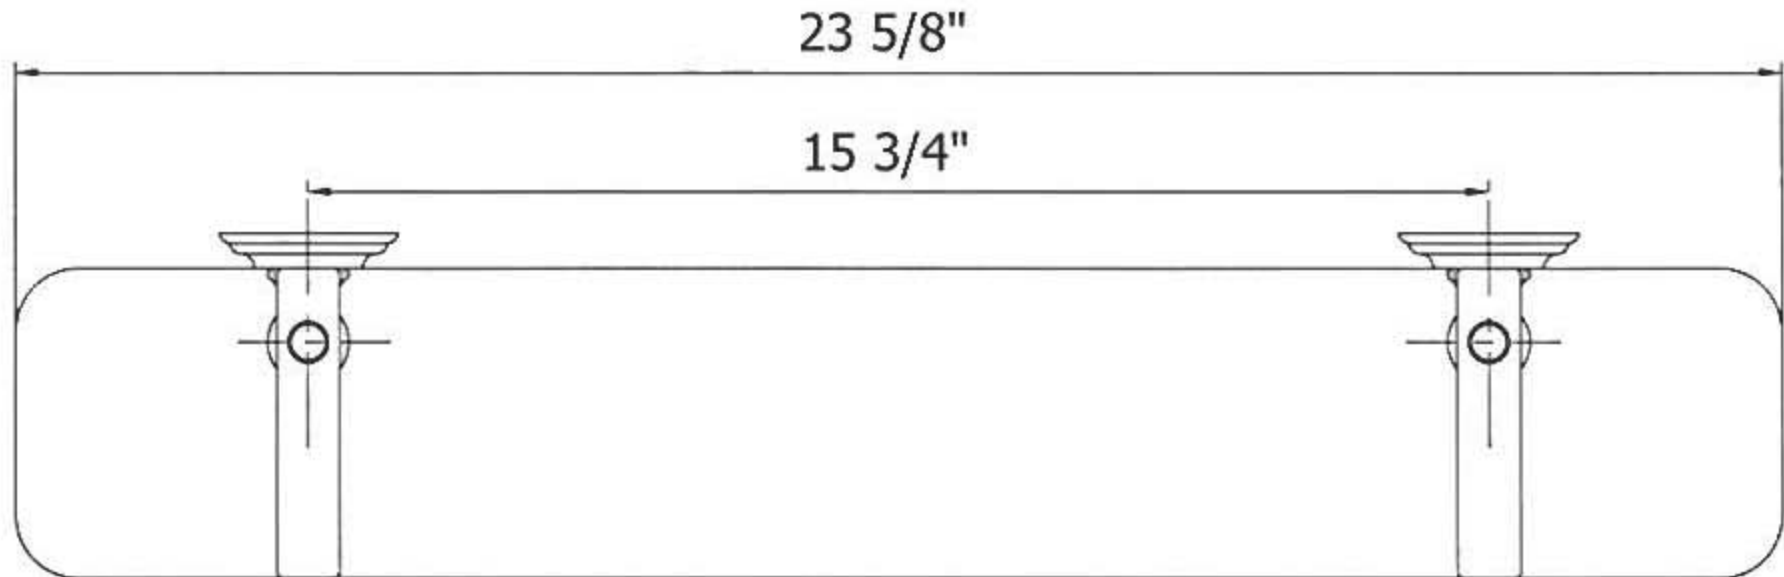

Part#

01
02
03
04
05
06
07
08
09
10

Description

Mounting Plate
Escutcheon
Connection For Escutcheon
Set Screw
Ball Joint
Mounting Screw Kit
Ball Thread
Glass Shelf Holder
Glass Shelf
End Cap

Please follow example when ordering parts for ‘Royale’ Shelf

- To order part#02 – Escutcheon
 - 950070xx
- Please substitute finish number needed in place of **xx**

Herbeau[®]
L'Art du Sanitaire depuis 1857

3113 - 'Royale' Shelf

3113 - 'Royale' Shelf

*P/N = PART NUMBER

○ = FINISHED PARTS
XX = TWO DIGIT FINISH CODE