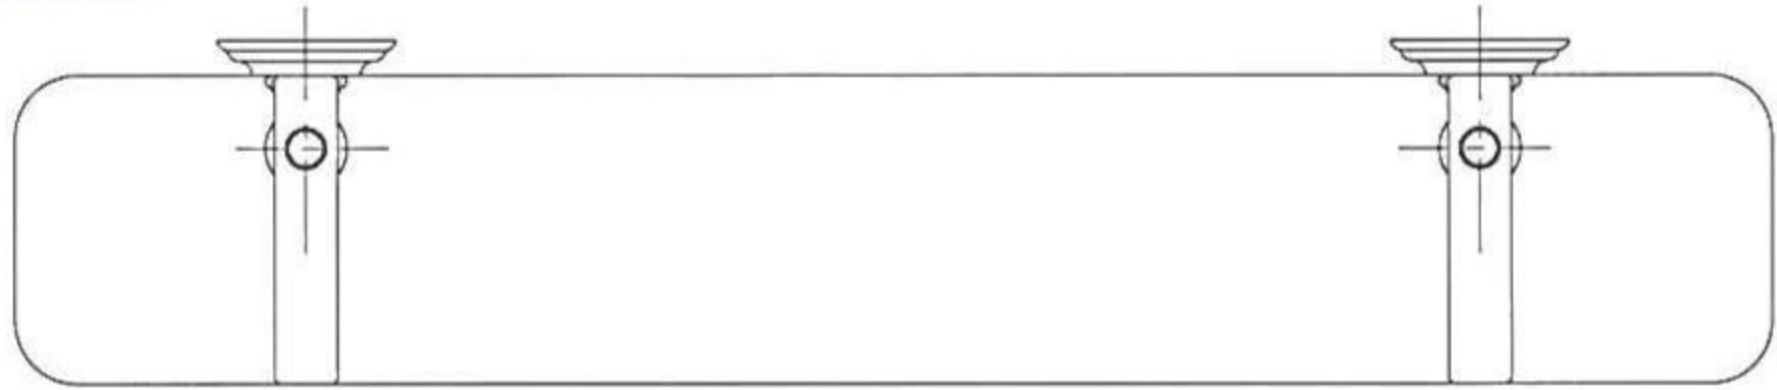

Part#

01
02
03
04
05
06
07
08
09
10

Description

Mounting Plate
Escutcheon
Connection For Escutcheon
Set Screw
Ball Joint
Mounting Screw Kit
Ball Thread
Glass Shelf Holder
Glass Shelf
End Cap

Please follow example when ordering parts for ‘Royale’ Shelf

- To order part#02 – Escutcheon
 - 950070xx
- Please substitute finish number needed in place of **xx**

Herbeau[®]
L'Art du Sanitaire depuis 1857

3113 - 'Royale' Shelf

3113 - 'Royale' Shelf

*P/N = PART NUMBER

○ = FINISHED PARTS
XX = TWO DIGIT FINISH CODE