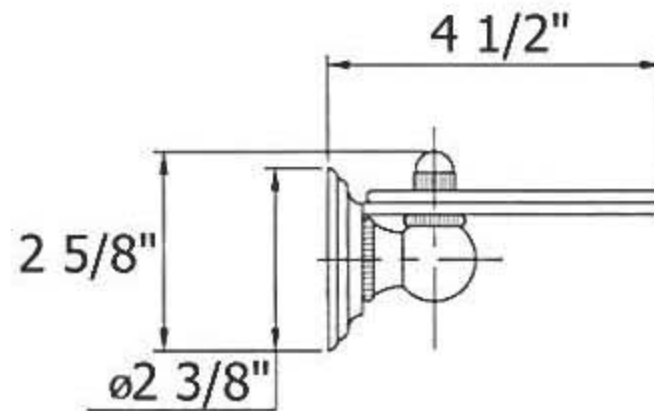

Part#

01
02
03
04
05
06
07
08
09
10

Description

Mounting Plate
Escutcheon
Connection For Escutcheon
Set Screw
Ball Joint
Mounting Screw Kit
Ball Thread
Glass Shelf Holder
Glass Shelf
End Cap

Please follow example when ordering parts for ‘Royale’ Shelf

- To order part#02 – Escutcheon
 - 950070xx
- Please substitute finish number needed in place of **xx**

Herbeau[®]
L'Art du Sanitaire depuis 1857

3113 - 'Royale' Shelf

3113 - 'Royale' Shelf

*P/N = PART NUMBER