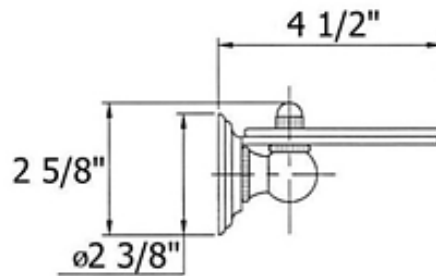

3113 – ‘Royale’ Shelf

Technical Information

- Includes glass shelf.
- Available finishes are French Weathered Brass (**47**), Polished Chrome (**48**), SoliBrass (**49**), Lacquered Matte Black Nickel (**50**), Old Gold (**52**), Old Silver (**53**), Polished Brass (**55**), Polished Nickel (**56**), Brushed Nickel (**57**), Satin Nickel (**60**), Antique Lacquered Copper (**67**), Antique Lacquered Brass (**68**), Weathered Brass (**70**), Lacquered Polished Black Nickel (**71**) and Lacquered Polished Copper (**80**).
- Please See Cleaning Instructions: <http://herbeau.com/CleaningAll.pdf> For Finish Care and Maintenance Information.

Part#

01
02
03
04
05
06
07
08
09
10

Description

Mounting Plate
Escutcheon
Connection For Escutcheon
Set Screw
Ball Joint
Mounting Screw Kit
Ball Thread
Glass Shelf Holder
Glass Shelf
End Cap

Please follow example when ordering parts for ‘Royale’ Shelf

- To order part#02 – Escutcheon
  - 950070xx
- Please substitute finish number needed in place of **xx**

Herbeau®
L'Art du Sanitaire depuis 1857