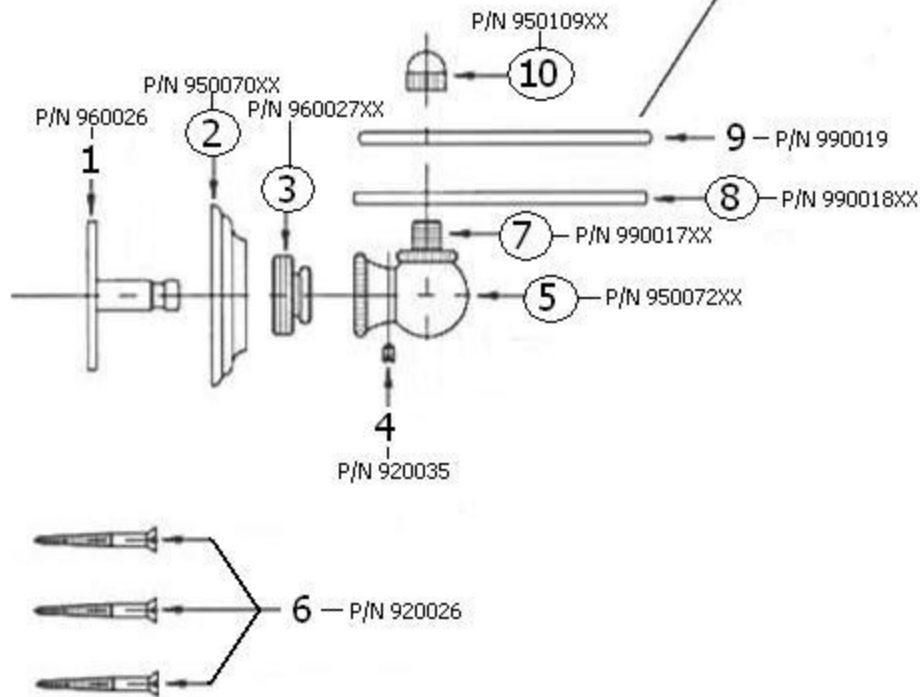

Part#

01
02
03
04
05
06
07
08
09
10

Description

Mounting Plate
Escutcheon
Connection For Escutcheon
Set Screw
Ball Joint
Mounting Screw Kit
Ball Thread
Glass Shelf Holder
Glass Shelf
End Cap

Please follow example when ordering parts for ‘Royale’ Shelf

- To order part#02 – Escutcheon
 - 950070xx
- Please substitute finish number needed in place of **xx**

Herbeau[®]
L'Art du Sanitaire depuis 1857

3113 - 'Royale' Shelf

3113 - 'Royale' Shelf

*P/N = PART NUMBER

○ = FINISHED PARTS
XX = TWO DIGIT FINISH CODE