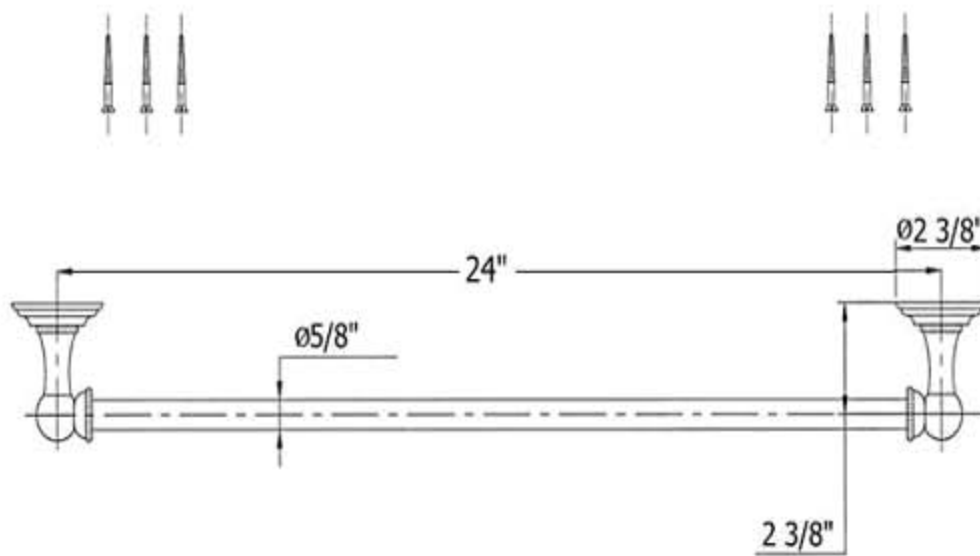

## Part#

01  
02  
03  
04  
05  
06  
07  
08  
09

## Description

Mounting Plate  
Escutcheon  
Connection For Escutcheon  
Right Side Bracket  
Set Screw  
Coupling For Slide Bar  
24” Towel Bar Only  
Mounting Screw Kit  
Left Side Bracket

Please follow example when ordering parts for ‘Royale’ Towel Bar 24”

- To order part#02 – Wall Escutcheon
  - 950070xx
- Please substitute finish number needed in place of XX

**Herbeau**<sup>®</sup>  
L'Art du Sanitaire depuis 1857

# 3102-24 - 'Royale' Towel Bar 24"

\*P/N = PART NUMBER

○ = FINISHED PARTS  
XX = TWO DIGIT FINISH CODE