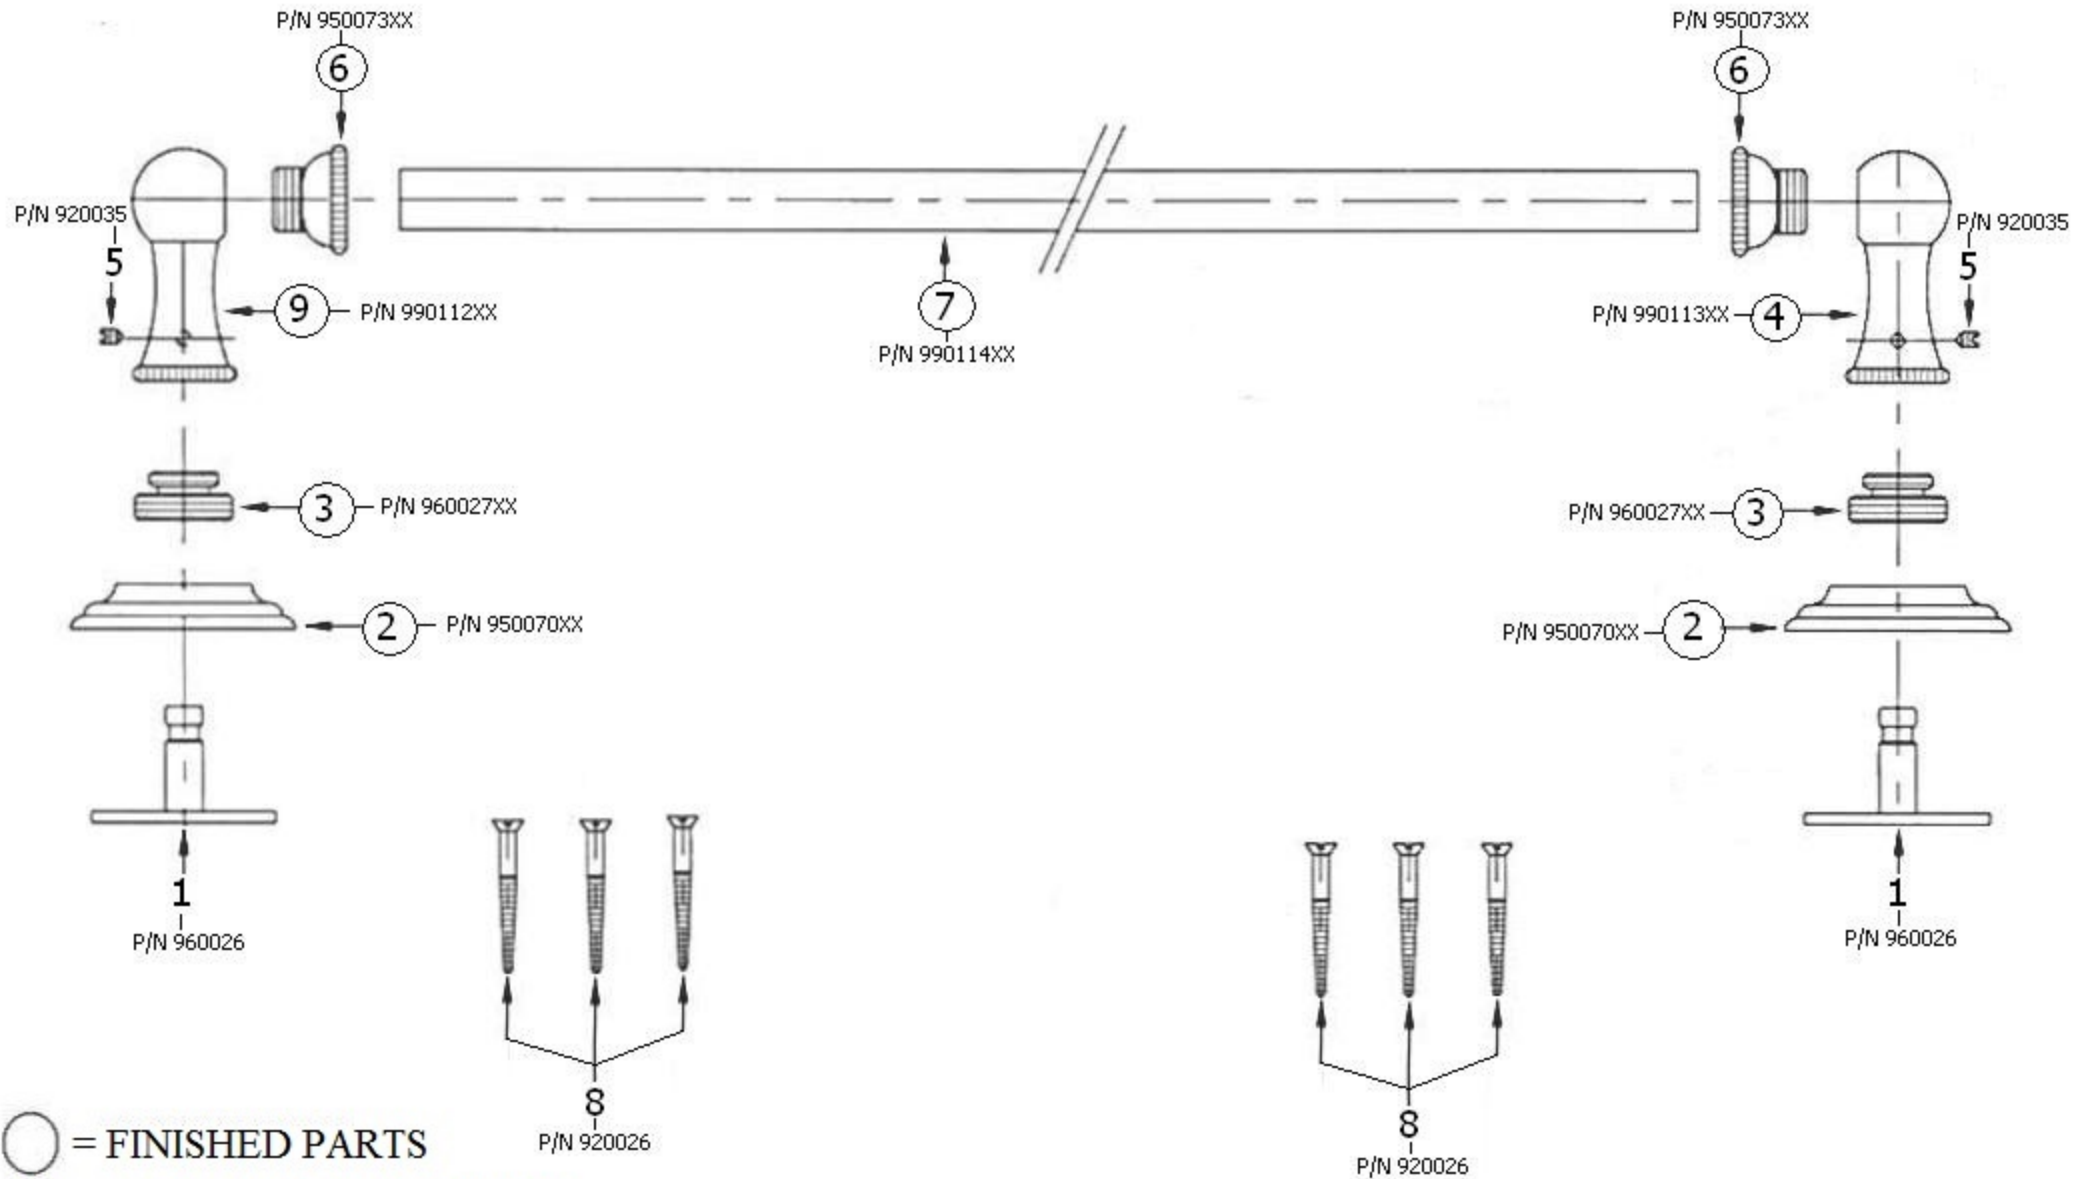

Part#

Description

- | | |
|----|---------------------------|
| 01 | Mounting Plate |
| 02 | Escutcheon |
| 03 | Connection For Escutcheon |
| 04 | Right Side Bracket |
| 05 | Set Screw |
| 06 | Coupling For Slide Bar |
| 07 | 18” Towel Bar Only |
| 08 | Mounting Screw Kit |
| 09 | Left Side Bracket |

Please follow example when ordering parts for ‘Royale’ Towel Bar-18”

- To order part#02 – Wall Escutcheon
 - 950070xx
- Please substitute finish number needed in place of **xx**

Herbeau[®]
L'Art du Sanitaire depuis 1857

3102-18 - 'Royale' Towel Bar 18"

3102-18 - 'Royale' Towel Bar 18"

*P/N = PART NUMBER

○ = FINISHED PARTS

XX = TWO DIGIT FINISH CODE