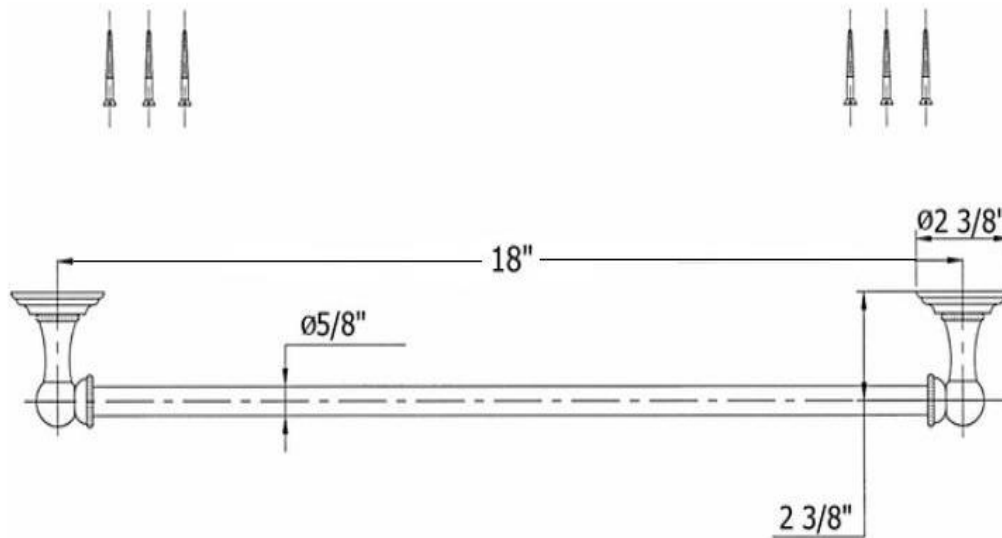

3102-18 – ‘Royale’ Towel Bar - 18”

Technical Information

- Bar can be cut to size.
- Available finishes are French Weathered Brass (**47**), Polished Chrome (**48**), SoliBrass (**49**), Lacquered Matte Black Nickel (**50**), Old Gold (**52**), Old Silver (**53**), Polished Brass (**55**), Polished Nickel (**56**), Brushed Nickel (**57**), Satin Nickel (**60**), Antique Lacquered Copper (**67**), Antique Lacquered Brass (**68**), Weathered Brass (**70**), Lacquered Polished Black Nickel (**71**) and Lacquered Polished Copper (**80**).
- Please See Cleaning Instructions: <http://herbeau.com/CleaningAll.pdf> For Finish Care and Maintenance Information.

Part#

Description

- | | |
|----|---------------------------|
| 01 | Mounting Plate |
| 02 | Escutcheon |
| 03 | Connection For Escutcheon |
| 04 | Right Side Bracket |
| 05 | Set Screw |
| 06 | Coupling For Slide Bar |
| 07 | 18” Towel Bar Only |
| 08 | Mounting Screw Kit |
| 09 | Left Side Bracket |

Please follow example when ordering parts for ‘Royale’ Towel Bar-18”

- To order part#02 – Wall Escutcheon
 - 950070xx
- Please substitute finish number needed in place of **xx**

Herbeau[®]
L'Art du Sanitaire depuis 1857

3102-18 - 'Royale' Towel Bar 18"

3102-18 - 'Royale' Towel Bar 18"

*P/N = PART NUMBER

○ = FINISHED PARTS

XX = TWO DIGIT FINISH CODE