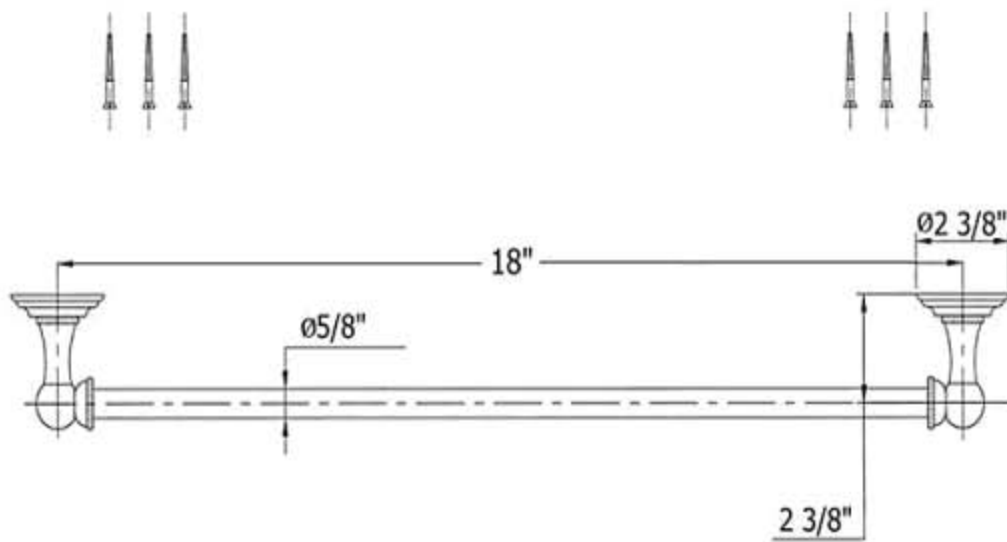

3102-18 – ‘Royale’ Towel Bar - 18”

Technical Information

- Bar can be cut to size.
- Available finishes are French Weathered Brass (**47**), Polished Chrome (**48**), SoliBrass (**49**), Lacquered Matte Black Nickel (**50**), Old Gold (**52**), Old Silver (**53**), Polished Brass (**55**), Polished Nickel (**56**), Brushed Nickel (**57**), Satin Nickel (**60**), Antique Lacquered Copper (**67**), Antique Lacquered Brass (**68**), Weathered Brass (**70**), Lacquered Polished Black Nickel (**71**) and Lacquered Polished Copper (**80**).
- Please See Cleaning Instructions: <http://herbeau.com/CleaningAll.pdf> For Finish Care and Maintenance Information.

Part#

Description

- | | |
|----|---------------------------|
| 01 | Mounting Plate |
| 02 | Escutcheon |
| 03 | Connection For Escutcheon |
| 04 | Right Side Bracket |
| 05 | Set Screw |
| 06 | Coupling For Slide Bar |
| 07 | 18” Towel Bar Only |
| 08 | Mounting Screw Kit |
| 09 | Left Side Bracket |

Please follow example when ordering parts for ‘Royale’ Towel Bar-18”

- To order part#02 – Wall Escutcheon
 - 950070xx
- Please substitute finish number needed in place of **xx**

Herbeau[®]
L'Art du Sanitaire depuis 1857

3102-18 - 'Royale' Towel Bar 18"

3102-18 - 'Royale' Towel Bar 18"

*P/N = PART NUMBER

○ = FINISHED PARTS

XX = TWO DIGIT FINISH CODE