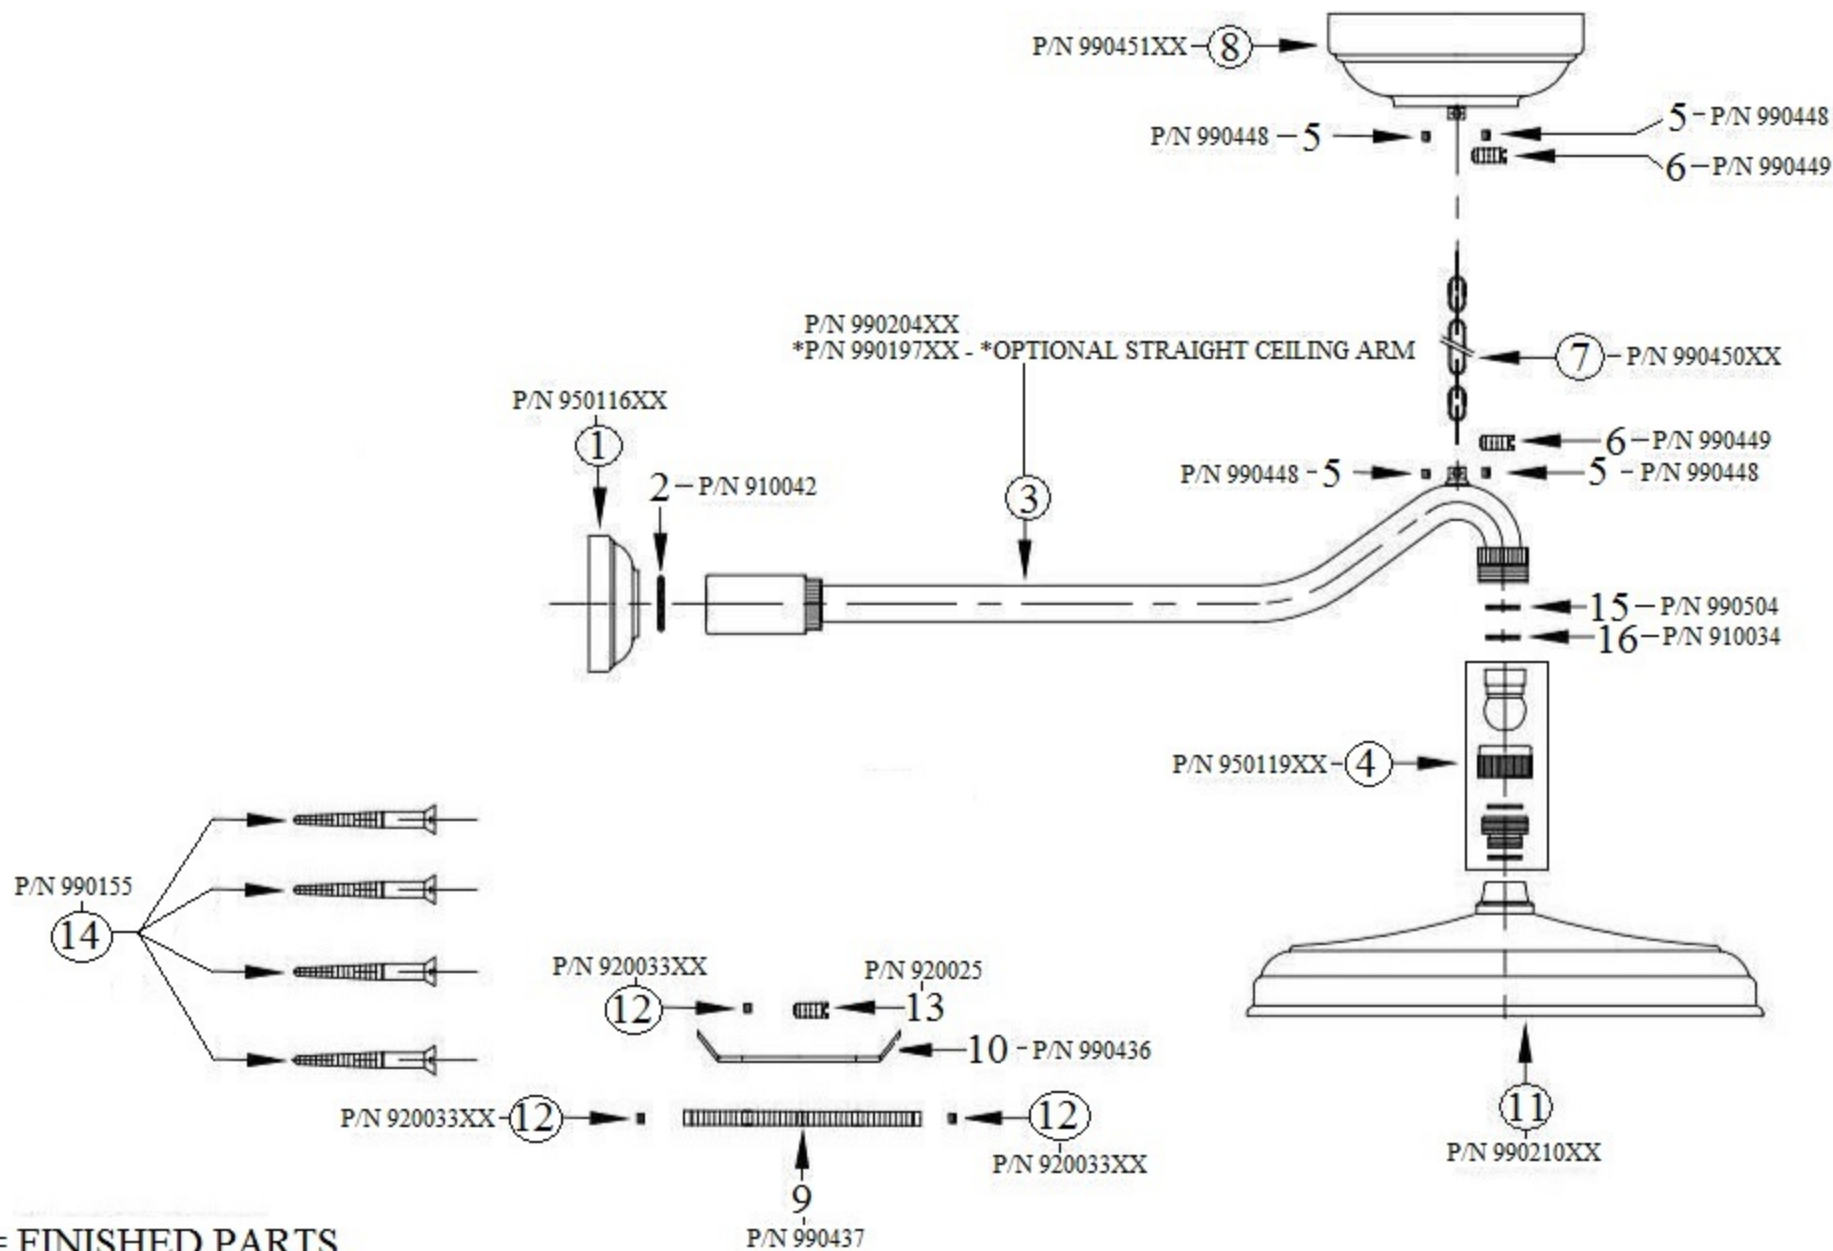

3066 – ‘Royale’ 12” Adjustable Showerhead, Arm & Flange

Part #	Description
01	Wall Flange
02	Rubber O-Ring
03	Shower Arm
*03	*Optional Straight Ceiling Arm
04	Head Swivel Kit
05	Small Screw
06	Threaded Stem
07	Finished Chain
08	Ceiling Escutcheon
09	Threaded Stem
10	Wall Plate
11	12” Shower Head
12	Finished Nut
13	Threaded Stem
14	Wall Mount Screws
15	Low Flow Restrictor
16	1/2” Washer

Technical Information

- Maximum flow rate is 1.8 GPM with flow restrictor.
- 1/2” female connection.
- 12” rain head.
- Available finishes are French Weathered Brass (**47**), Polished Chrome (**48**), SoliBrass (**49**), Lacquered Matte Black Nickel (**50**), Old Gold (**52**), Old Silver (**53**), Polished Brass (**55**), Polished Nickel (**56**), Brushed Nickel (**57**), Satin Nickel (**60**), Antique Lacquered Copper (**67**), Antique Lacquered Brass (**68**), Weathered Brass (**70**), Lacquered Polished Black Nickel (**71**) and Lacquered Polished Copper (**80**).
- Please See Cleaning Instructions: <http://herbeau.com/CleaningAll.pdf> For Finish Care and Maintenance Information.

Please follow example when ordering parts for ‘Royale’ Shower Head

- To order part# 01 – Wall Flange
 - 950116xx
- Please substitute finish number needed in place of **XX**

Herbeau[®]
L'Art du Sanitaire depuis 1857

3066 - 'Royale' 12" Adjustable Showerhead, Arm & Flange

3066 - 'Royale' 12" Adjustable Showerhead, Arm & Flange

*P/N = PART NUMBER

○ = FINISHED PARTS

XX = TWO DIGIT FINISH CODE