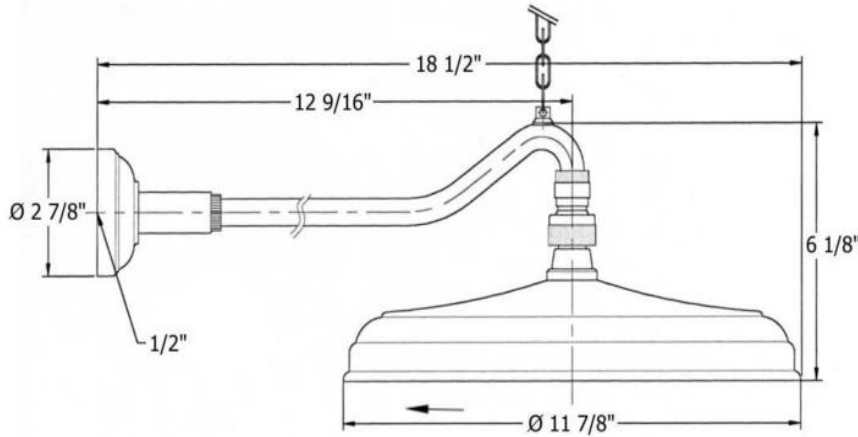

3066 – ‘Royale’ 12” Adjustable Showerhead, Arm & Flange

Part #	Description
01	Wall Flange
02	Rubber O-Ring
03	Shower Arm
*03	*Optional Straight Ceiling Arm
04	Head Swivel Kit
05	Small Screw
06	Threaded Stem
07	Finished Chain
08	Ceiling Escutcheon
09	Threaded Stem
10	Wall Plate
11	12” Shower Head
12	Finished Nut
13	Threaded Stem
14	Wall Mount Screws
15	Low Flow Restrictor
16	1/2” Washer

Technical Information

- Maximum flow rate is 1.8 GPM with flow restrictor.
- 1/2” female connection.
- 12” rain head.
- Available finishes are French Weathered Brass (**47**), Polished Chrome (**48**), SoliBrass (**49**), Lacquered Matte Black Nickel (**50**), Old Gold (**52**), Old Silver (**53**), Polished Brass (**55**), Polished Nickel (**56**), Brushed Nickel (**57**), Satin Nickel (**60**), Antique Lacquered Copper (**67**), Antique Lacquered Brass (**68**), Weathered Brass (**70**), Lacquered Polished Black Nickel (**71**) and Lacquered Polished Copper (**80**).
- Please See Cleaning Instructions: <http://herbeau.com/CleaningAll.pdf> For Finish Care and Maintenance Information.

Please follow example when ordering parts for ‘Royale’ Shower Head

- To order part# 01 – Wall Flange
 - 950116xx
- Please substitute finish number needed in place of **XX**

Herbeau[®]
L'Art du Sanitaire depuis 1857

3066 - 'Royale' 12" Adjustable Showerhead, Arm & Flange

3066 - 'Royale' 12" Adjustable Showerhead, Arm & Flange

*P/N = PART NUMBER

○ = FINISHED PARTS

XX = TWO DIGIT FINISH CODE