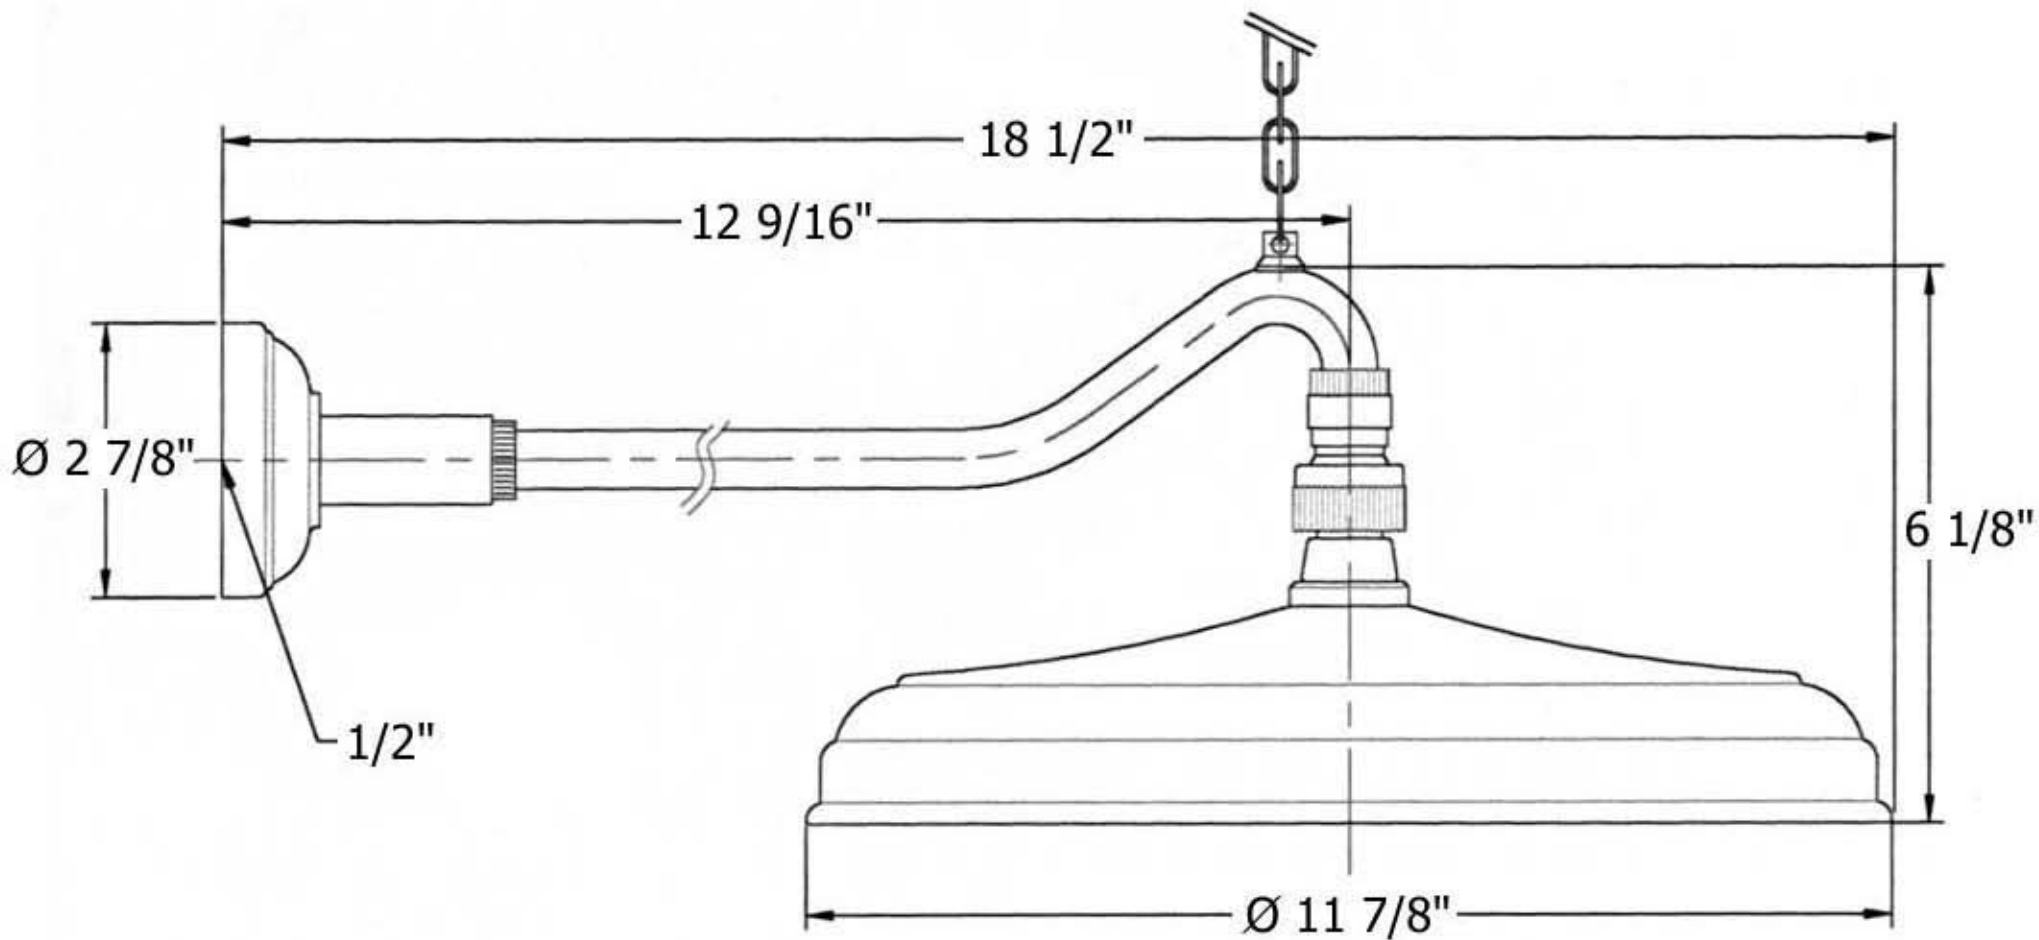

3066 – ‘Royale’ 12” Adjustable Showerhead, Arm & Flange

Part #	Description
01	Wall Flange
02	Rubber O-Ring
03	Shower Arm
*03	*Optional Straight Ceiling Arm
04	Head Swivel Kit
05	Small Screw
06	Threaded Stem
07	Finished Chain
08	Ceiling Escutcheon
09	Threaded Stem
10	Wall Plate
11	12” Shower Head
12	Finished Nut
13	Threaded Stem
14	Wall Mount Screws
15	Low Flow Restrictor
16	1/2” Washer

Technical Information

- Maximum flow rate is 1.8 GPM with flow restrictor.
- 1/2” female connection.
- 12” rain head.
- Available finishes are French Weathered Brass (**47**), Polished Chrome (**48**), SoliBrass (**49**), Lacquered Matte Black Nickel (**50**), Old Gold (**52**), Old Silver (**53**), Polished Brass (**55**), Polished Nickel (**56**), Brushed Nickel (**57**), Satin Nickel (**60**), Antique Lacquered Copper (**67**), Antique Lacquered Brass (**68**), Weathered Brass (**70**), Lacquered Polished Black Nickel (**71**) and Lacquered Polished Copper (**80**).
- Please See Cleaning Instructions: <http://herbeau.com/CleaningAll.pdf> For Finish Care and Maintenance Information.

Please follow example when ordering parts for ‘Royale’ Shower Head

- To order part# 01 – Wall Flange
 - 950116xx
- Please substitute finish number needed in place of **XX**

Herbeau[®]
L'Art du Sanitaire depuis 1857

3066 - 'Royale' 12" Adjustable Showerhead, Arm & Flange

3066 - 'Royale' 12" Adjustable Showerhead, Arm & Flange

*P/N = PART NUMBER

○ = FINISHED PARTS

XX = TWO DIGIT FINISH CODE