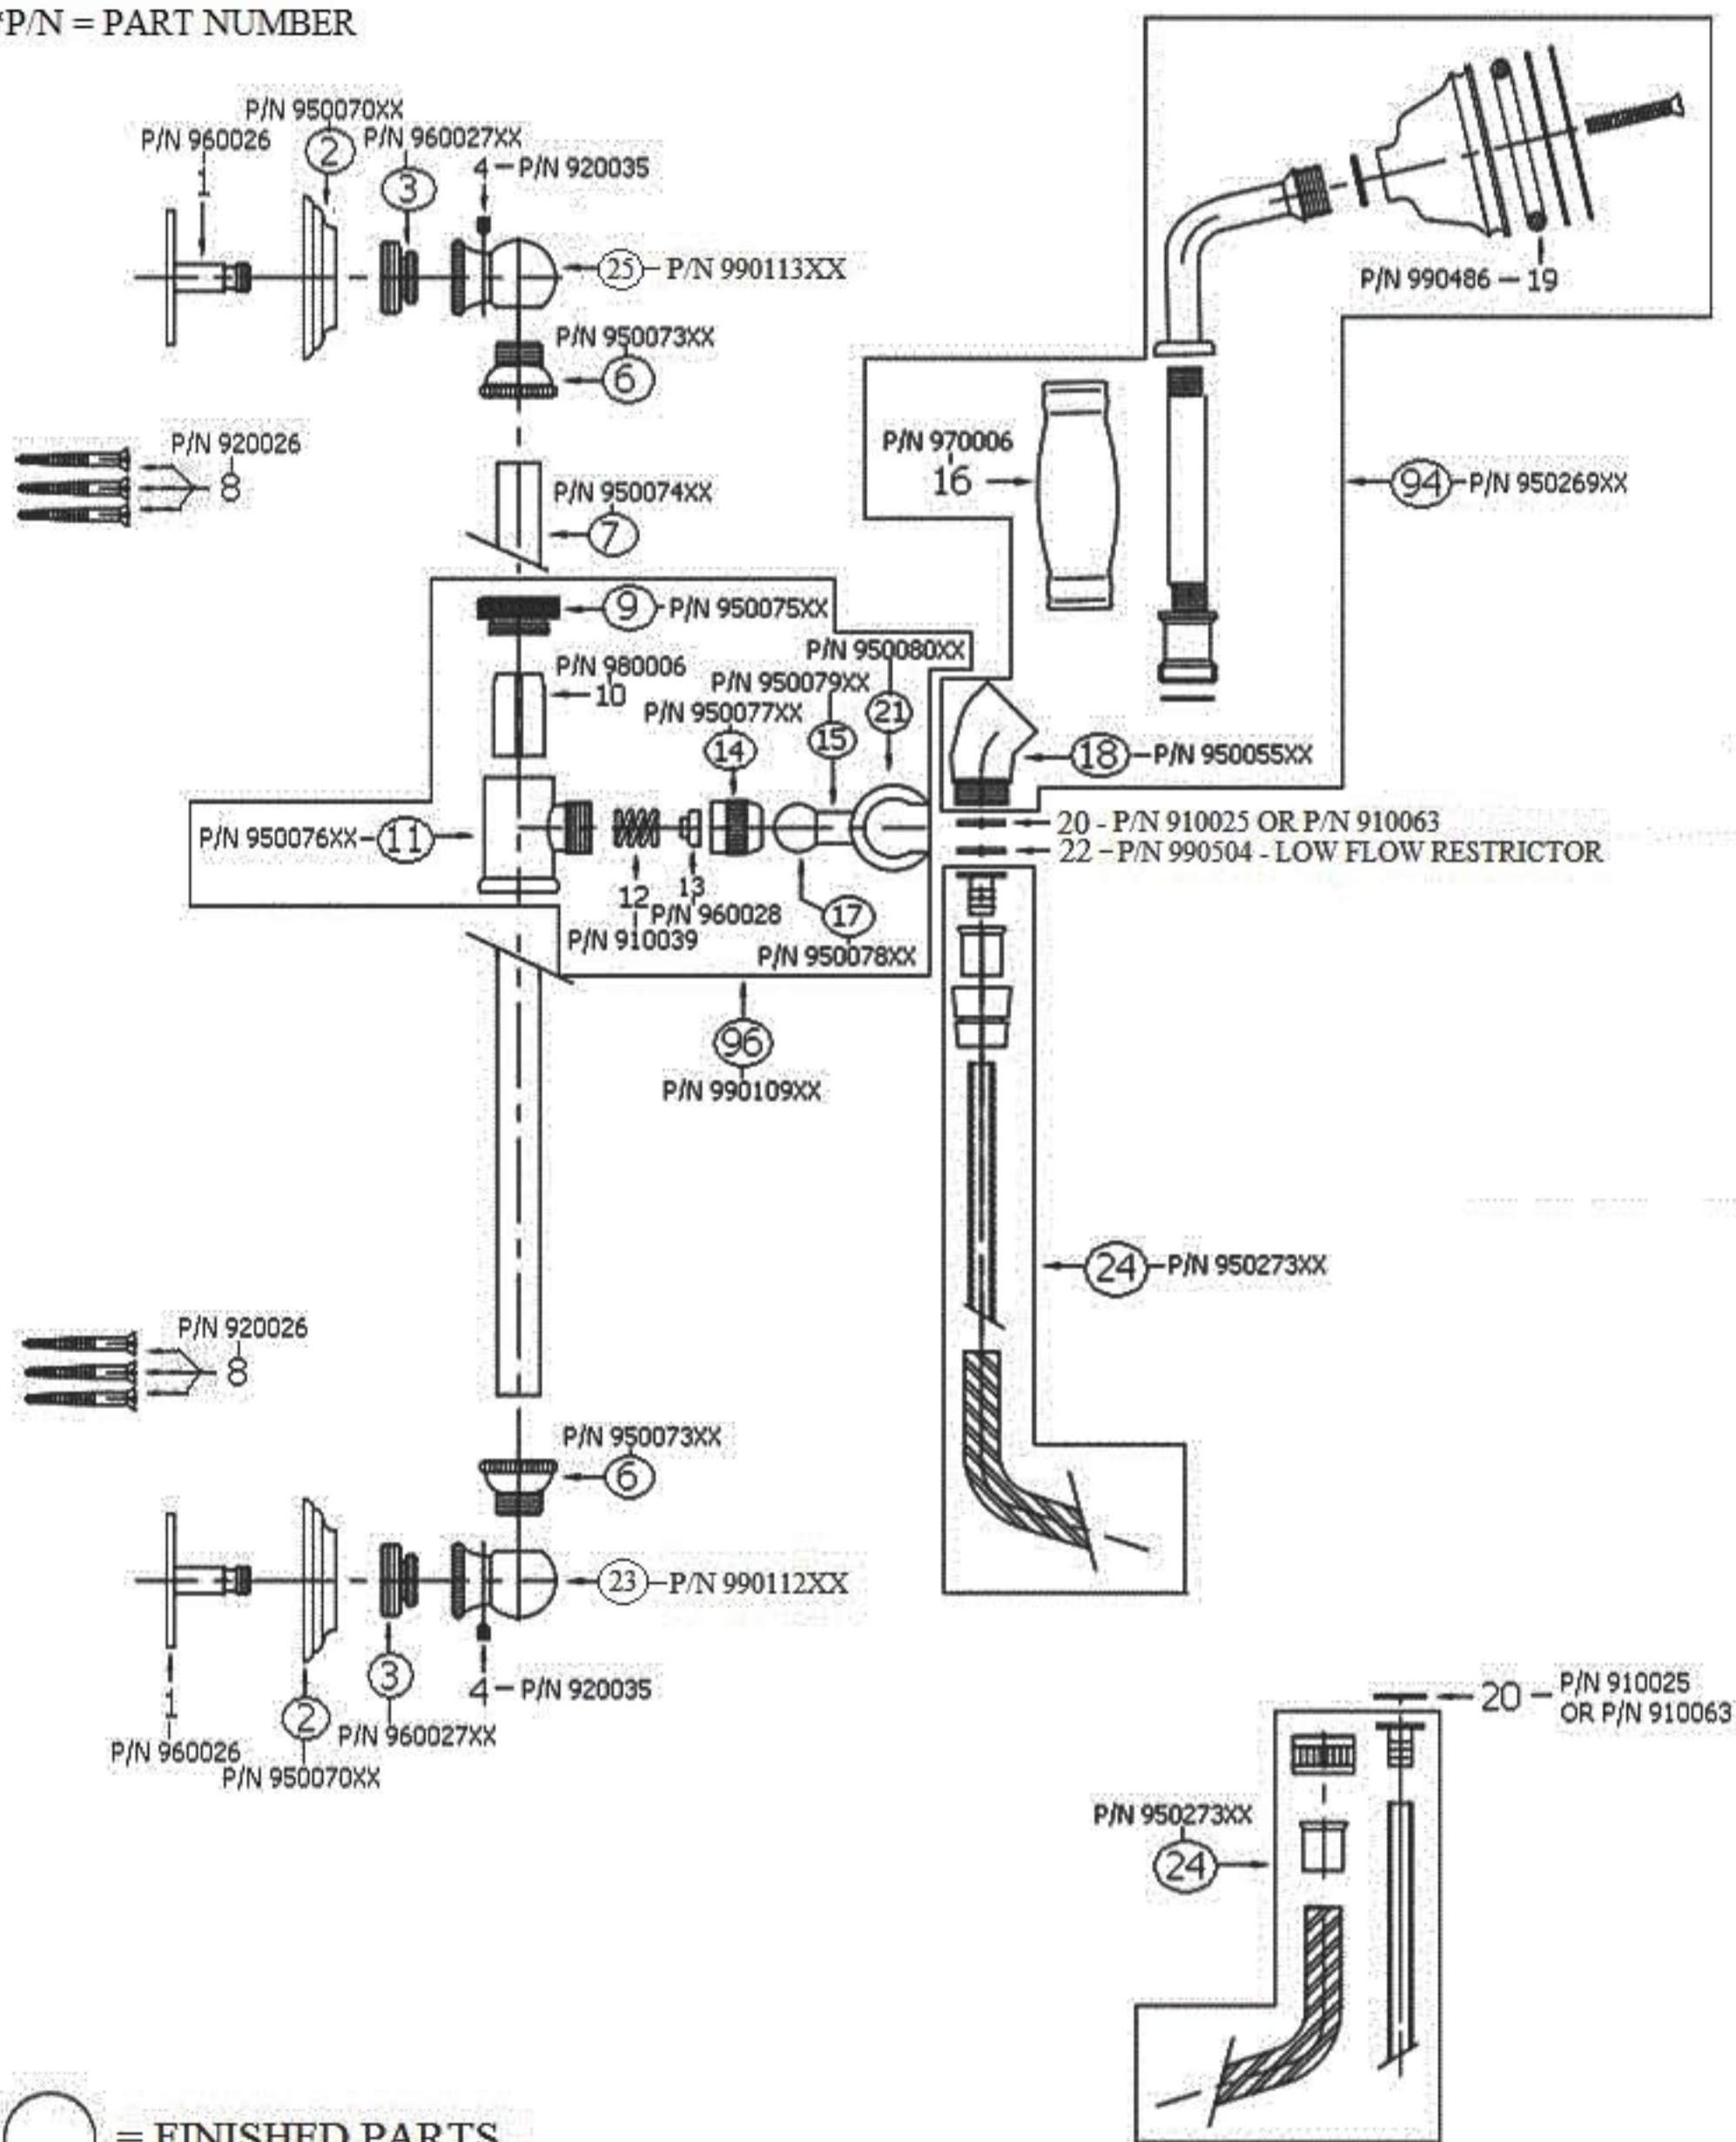

3041 - 'Royale' Slide Bar with Hand Spray

Technical Information

- Maximum flow rate is 1.2 GPM with new low flow restrictor.
- 24" shower bar.
- 5' finished flexible hose.
- Wall elbow not included
- Available with ceramic handle only.
- Available finishes are French Weathered Brass (**47**), Polished Chrome (**48**), SoliBrass (**49**), Lacquered Matte Black Nickel (**50**), Old Gold (**52**), Old Silver (**53**), Polished Brass (**55**), Polished Nickel (**56**), Brushed Nickel (**57**), Satin Nickel (**60**), Antique Lacquered Copper (**67**), Antique Lacquered Brass (**68**), Weathered Brass (**70**), Lacquered Polished Black Nickel (**71**) and Lacquered Polished Copper (**80**).
- Please See Cleaning Instructions: <http://herbeau.com/CleaningAll.pdf> For Finish Care and Maintenance Information.

Please follow example when ordering parts for 'Royale' Slide Bar

- To order part#24 – 5' Hand Shower Hose
 - 950273xx
- Please substitute finish number needed in place of **XX**

Part #	Description
01	Mounting Plate
02	Escutcheon
03	Connection F/Escutcheon
04	Set Screw
06	Coupling F/Slide Bar
07	Slide Bar 24"
08	Mounting Screw Kit
09	Cap F/Slide Body
10	Inner Nylon Body F/Slide
11	Slide Body
12	Spring
13	Spring Support
14	1/2 Nut
15	Support Arm F/Hand Shower Holder
16	Ceramic Handle
17	Support Ball For H/S Holder
18	Hand Spray Elbow
19	White Rubber Ring
20	1/2" Washer
21	C-Support
22	Low Flow Restrictor
23	Left Side Bracket
24	5' Complete H/S Hose
25	Right Side Bracket
94	Complete Hand Shower With Ceramic
96	Wall support Bar Kit

Herbeau[®]
L'Art du Sanitaire depuis 1857

3041 - 'Royale' Slide Bar with Hand Spray

3041 - 'Royale' Slide Bar with Hand Spray

*P/N = PART NUMBER

○ = FINISHED PARTS

XX = TWO DIGIT FINISH CODE