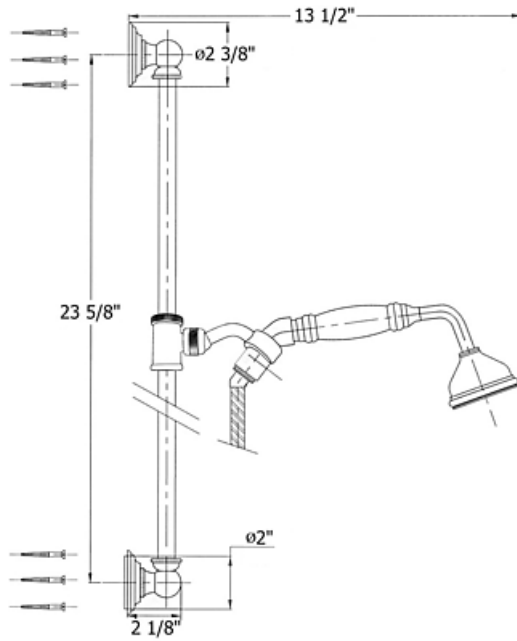

3041 - 'Royale' Slide Bar with Hand Spray

Technical Information

- Maximum flow rate is 1.2 GPM with new low flow restrictor.
- 24" shower bar.
- 5' finished flexible hose.
- Wall elbow not included
- Available with ceramic handle only.
- Available finishes are French Weathered Brass (**47**), Polished Chrome (**48**), SoliBrass (**49**), Lacquered Matte Black Nickel (**50**), Old Gold (**52**), Old Silver (**53**), Polished Brass (**55**), Polished Nickel (**56**), Brushed Nickel (**57**), Satin Nickel (**60**), Antique Lacquered Copper (**67**), Antique Lacquered Brass (**68**), Weathered Brass (**70**), Lacquered Polished Black Nickel (**71**) and Lacquered Polished Copper (**80**).
- Please See Cleaning Instructions: <http://herbeau.com/CleaningAll.pdf> For Finish Care and Maintenance Information.

Please follow example when ordering parts for 'Royale' Slide Bar

- To order part#24 – 5' Hand Shower Hose
 - 950273xx
- Please substitute finish number needed in place of **XX**

Part #	Description
01	Mounting Plate
02	Escutcheon
03	Connection F/Escutcheon
04	Set Screw
06	Coupling F/Slide Bar
07	Slide Bar 24"
08	Mounting Screw Kit
09	Cap F/Slide Body
10	Inner Nylon Body F/Slide
11	Slide Body
12	Spring
13	Spring Support
14	1/2 Nut
15	Support Arm F/Hand Shower Holder
16	Ceramic Handle
17	Support Ball For H/S Holder
18	Hand Spray Elbow
19	White Rubber Ring
20	1/2" Washer
21	C-Support
22	Low Flow Restrictor
23	Left Side Bracket
24	5' Complete H/S Hose
25	Right Side Bracket
94	Complete Hand Shower With Ceramic
96	Wall support Bar Kit

Herbeau[®]
L'Art du Sanitaire depuis 1857

3041 - 'Royale' Slide Bar with Hand Spray

3041 - 'Royale' Slide Bar with Hand Spray

*P/N = PART NUMBER

○ = FINISHED PARTS

XX = TWO DIGIT FINISH CODE