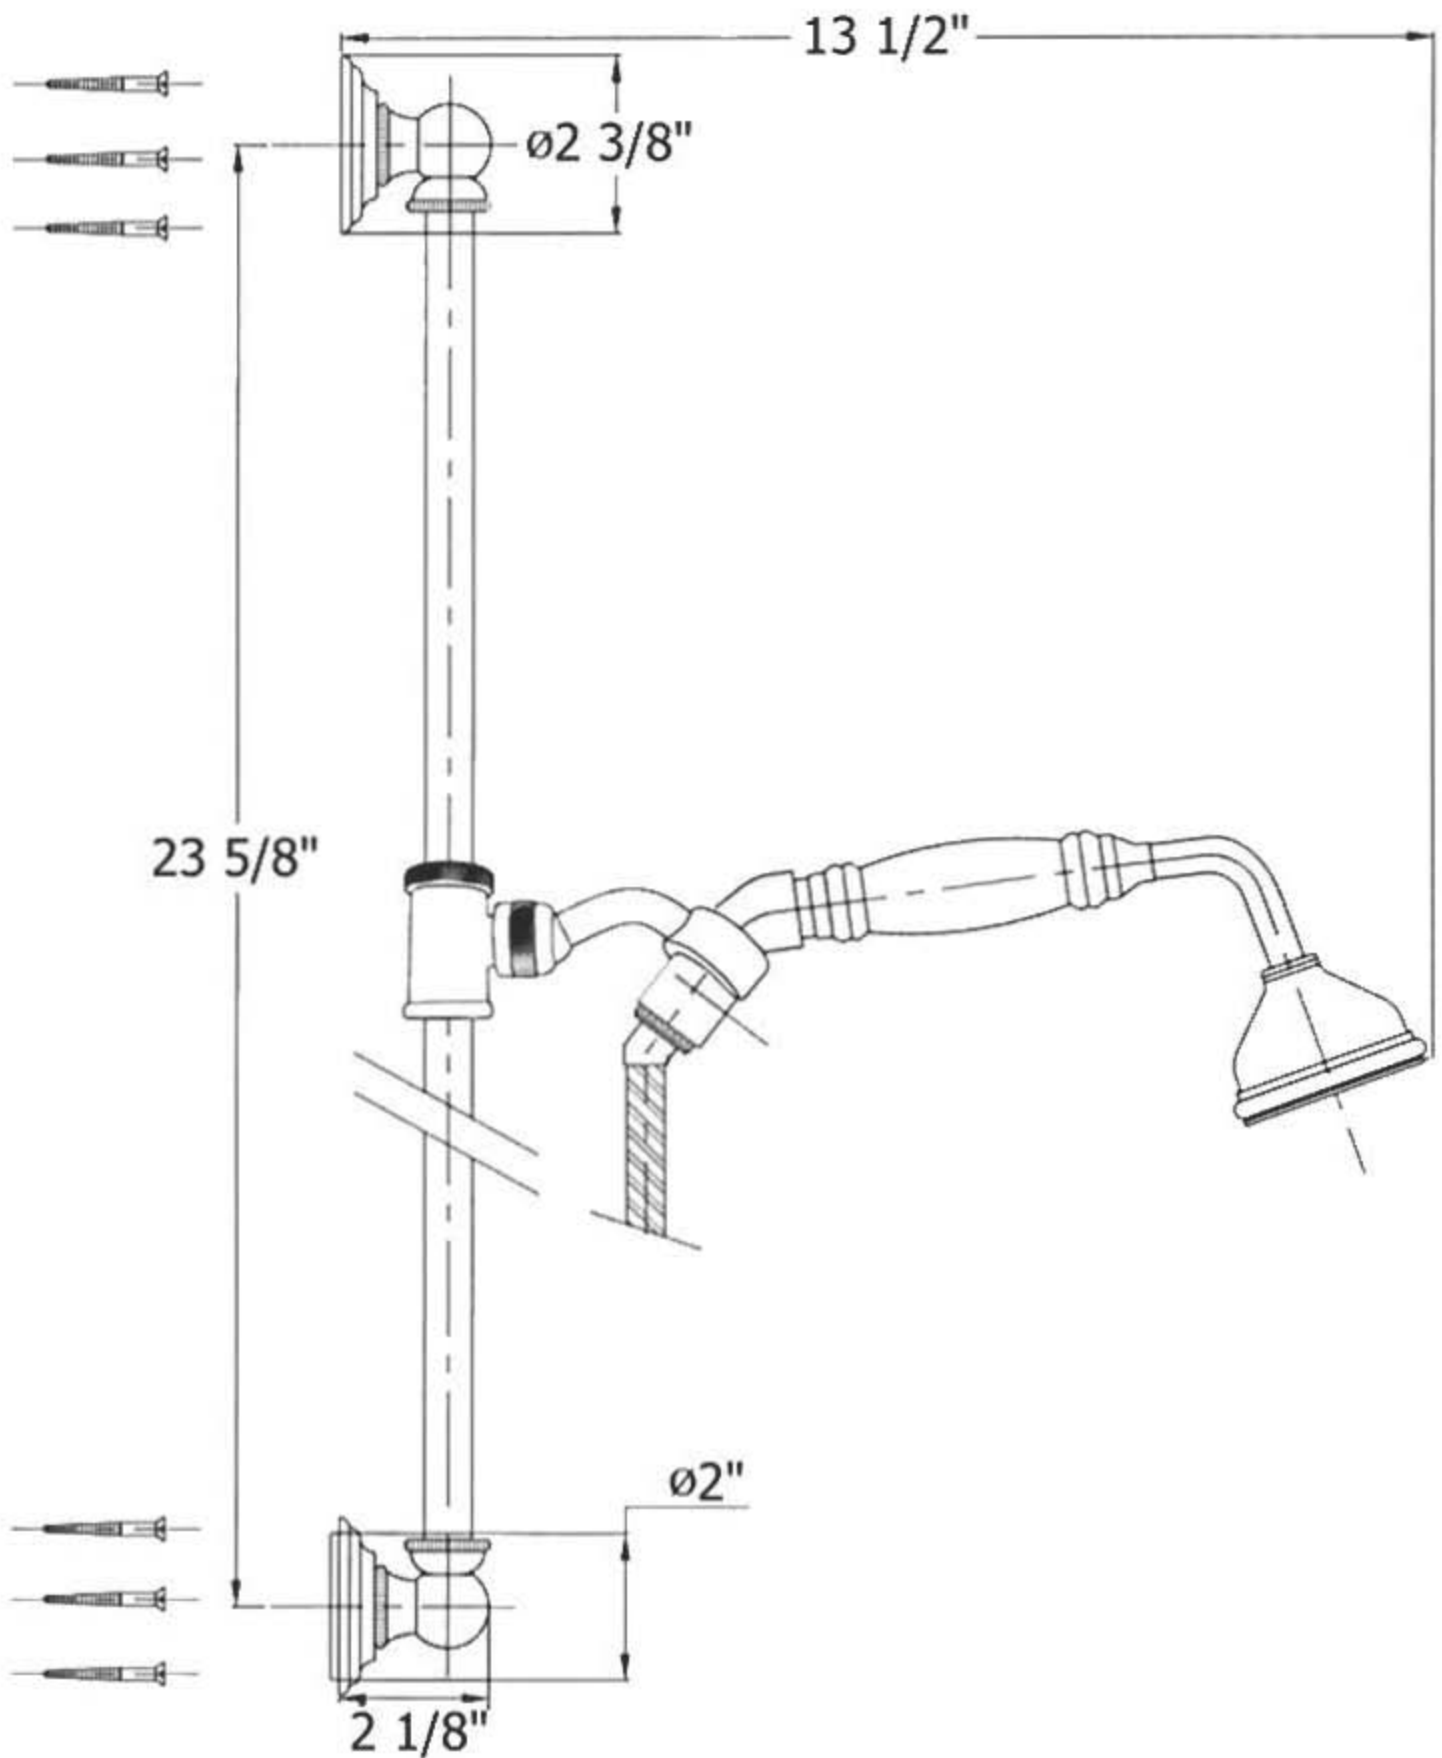

3041 - 'Royale' Slide Bar with Hand Spray

Technical Information

- Maximum flow rate is 1.2 GPM with new low flow restrictor.
- 24" shower bar.
- 5' finished flexible hose.
- Wall elbow not included
- Available with ceramic handle only.
- Available finishes are French Weathered Brass (**47**), Polished Chrome (**48**), SoliBrass (**49**), Lacquered Matte Black Nickel (**50**), Old Gold (**52**), Old Silver (**53**), Polished Brass (**55**), Polished Nickel (**56**), Brushed Nickel (**57**), Satin Nickel (**60**), Antique Lacquered Copper (**67**), Antique Lacquered Brass (**68**), Weathered Brass (**70**), Lacquered Polished Black Nickel (**71**) and Lacquered Polished Copper (**80**).
- Please See Cleaning Instructions: <http://herbeau.com/CleaningAll.pdf> For Finish Care and Maintenance Information.

Please follow example when ordering parts for 'Royale' Slide Bar

- To order part#24 – 5' Hand Shower Hose
 - 950273xx
- Please substitute finish number needed in place of **XX**

Part #	Description
01	Mounting Plate
02	Escutcheon
03	Connection F/Escutcheon
04	Set Screw
06	Coupling F/Slide Bar
07	Slide Bar 24"
08	Mounting Screw Kit
09	Cap F/Slide Body
10	Inner Nylon Body F/Slide
11	Slide Body
12	Spring
13	Spring Support
14	1/2 Nut
15	Support Arm F/Hand Shower Holder
16	Ceramic Handle
17	Support Ball For H/S Holder
18	Hand Spray Elbow
19	White Rubber Ring
20	1/2" Washer
21	C-Support
22	Low Flow Restrictor
23	Left Side Bracket
24	5' Complete H/S Hose
25	Right Side Bracket
94	Complete Hand Shower With Ceramic
96	Wall support Bar Kit

Herbeau[®]
L'Art du Sanitaire depuis 1857

3041 - 'Royale' Slide Bar with Hand Spray

3041 - 'Royale' Slide Bar with Hand Spray

*P/N = PART NUMBER

○ = FINISHED PARTS

XX = TWO DIGIT FINISH CODE