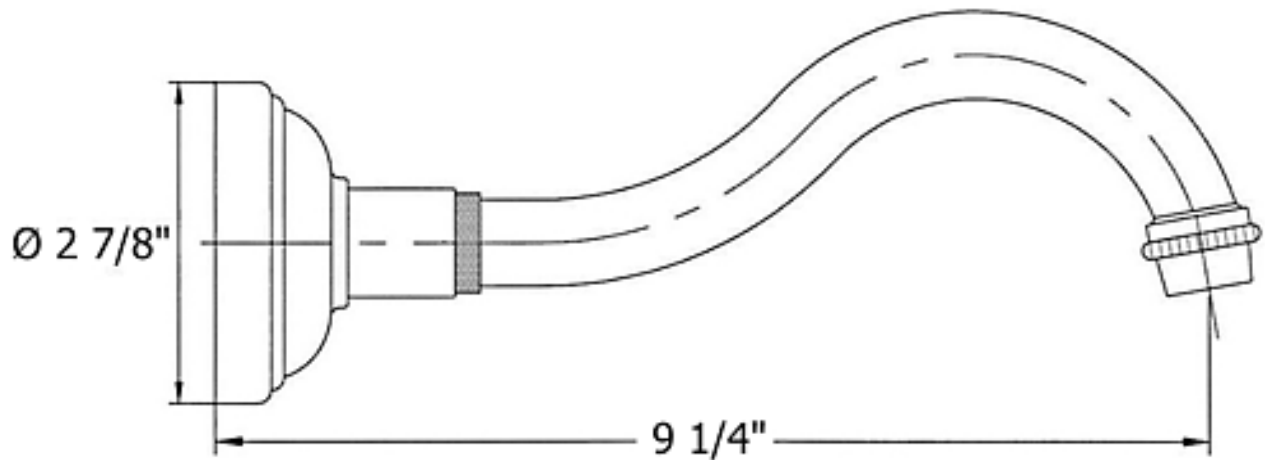

# 3037 – ‘Royale’ Wall Spout

## Technical Information

- Maximum flow rate is 8.64 GPM.
- 1/2" female connection.
- Available finishes are French Weathered Brass (47), Polished Chrome (48), SoliBrass (49), Lacquered Matte Black Nickel (50), Old Gold (52), Old Silver (53), Polished Brass (55), Polished Nickel (56), Brushed Nickel (57), Satin Nickel (60), Antique Lacquered Copper (67), Antique Lacquered Brass (68), Weathered Brass (70), Lacquered Polished Black Nickel (71) and Lacquered Polished Copper (80).
- Please See Cleaning Instructions: <http://herbeau.com/CleaningAll.pdf> For Finish Care and Maintenance Information.

## Part#

01  
02  
03  
04  
05  
06