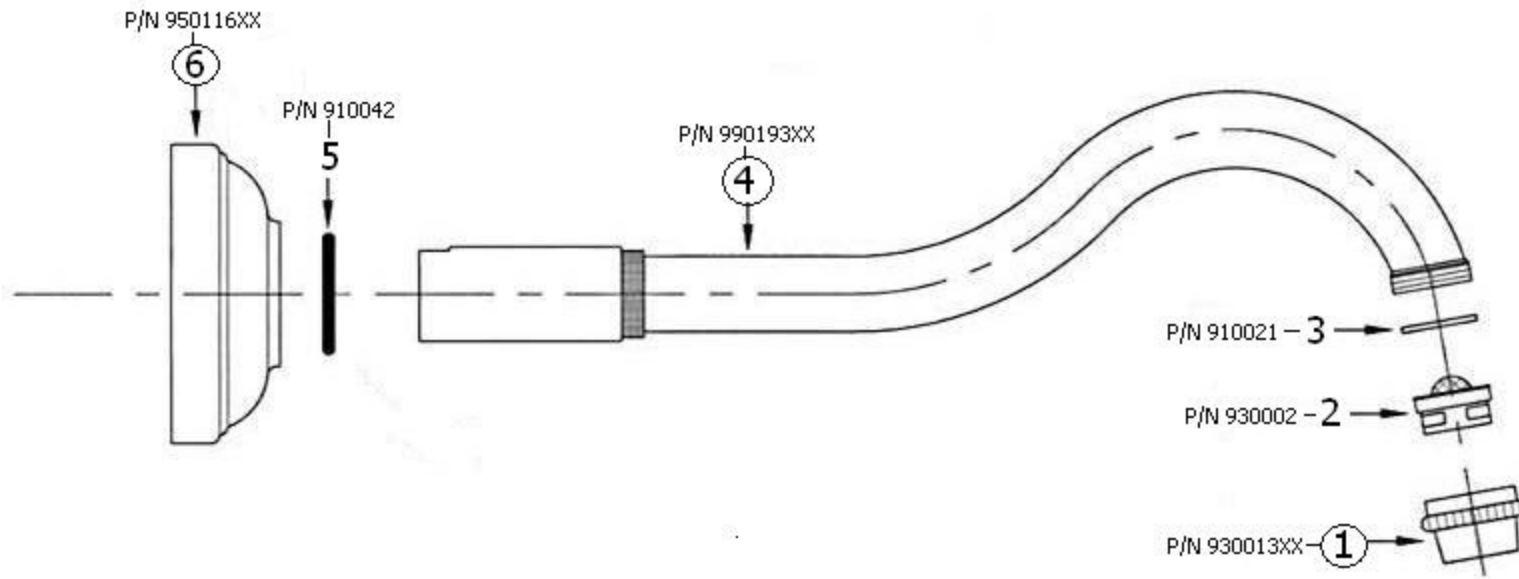

3037 - 'Royale' Wall Spout

*P/N = PART NUMBER

○ = FINISHED PARTS
XX = TWO DIGIT FINISH CODE