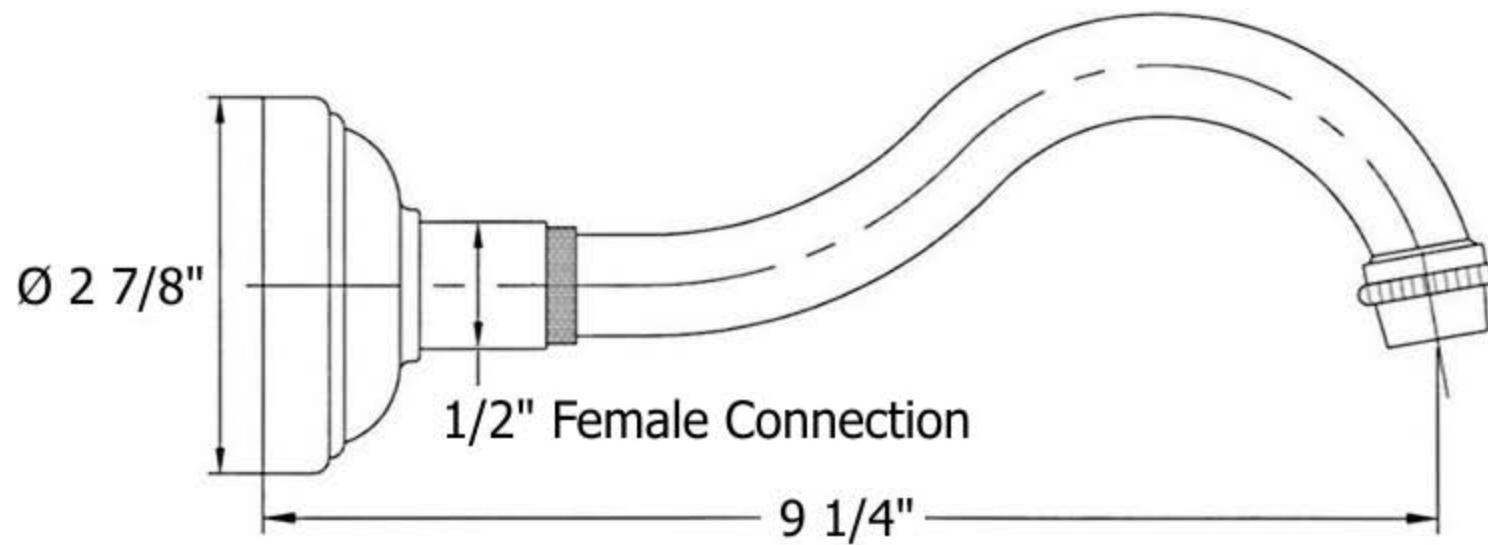

3037 - 'Royale' Wall Spout