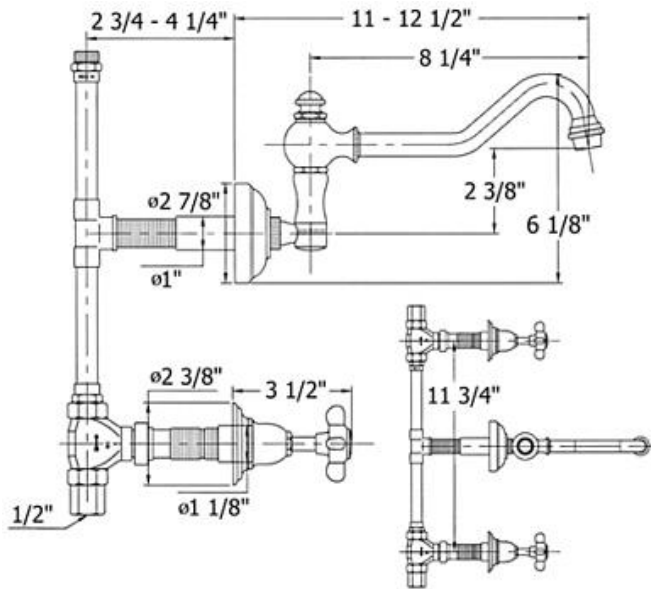

3026 - 'Royale' Three Hole Set Wall Mounted

Technical Information

- IAPMO: NSF/ANSI 61, NSF/ANSI 372 & ASME A112.18.1/CSA B125.1 certified.
- Uses Flühs ceramic cartridges.
- Maximum flow rate is 1.2 GPM with new low flow restrictor.
- Requires 1 ¼" hole drilling.
- Swiveling spout.
- Does "not" include drain.
- ½" female adapters.
- Available finishes are French Weathered Brass (47), Polished Chrome (48), SoliBrass (49), Lacquered Matte Black Nickel (50), Polished Brass (55), Polished Nickel (56), Brushed Nickel (57), Satin Nickel (60), Antique Lacquered Copper (67), Antique Lacquered Brass (68), Weathered Brass (70), Lacquered Polished Black Nickel (71) and Lacquered Polished Copper (80).
- Please See Cleaning Instructions: <http://herbeau.com/CleaningAll.pdf> For Finish Care and Maintenance Information.

Part #	Description
01	Top Knob
02	Finished Washer
03	Spout 8 ¼" – EcoBrass
04	Aerator Washer
05	Aerator Filter
06	Aerator Cover
07	Sealing Screw
08	Spout O-Ring
10	Spout Elbow Assembly
12	Wall Flange
13	Threaded Tube
14	Copper T- Rough – EcoBrass
15	½ Turn Cartridge Housing – EcoBrass
16	Rubber O-Ring
17	Brass Hexagon Tube
18	Brass Extension
19	Wall Escutcheon
20	Rubber O-Ring
21	Inner Trim Housing
22	Bell Escutcheon
23	Handle Stem
24	Cross Handle
25	Washer
26	Handle Screw
27	Finished Insert Holder
28	Ceramic Insert
29	Hot/Cold - Red/Blue ½" Brass Adapter – EcoBrass
30	Flat Rubber Washer
85	½ Turn Ceramic Cartridge – EcoBrass
91	Royale Finished Ceramic Insert Hot/Cold - Red/Blue

Please follow example when ordering parts for 'Royale' Mixer

- To order part#23 – Handle Stem
 - 950063xx
- Please substitute finish number needed in place of **xx**

Herbeau[®]
L'Art du Sanitaire depuis 1857