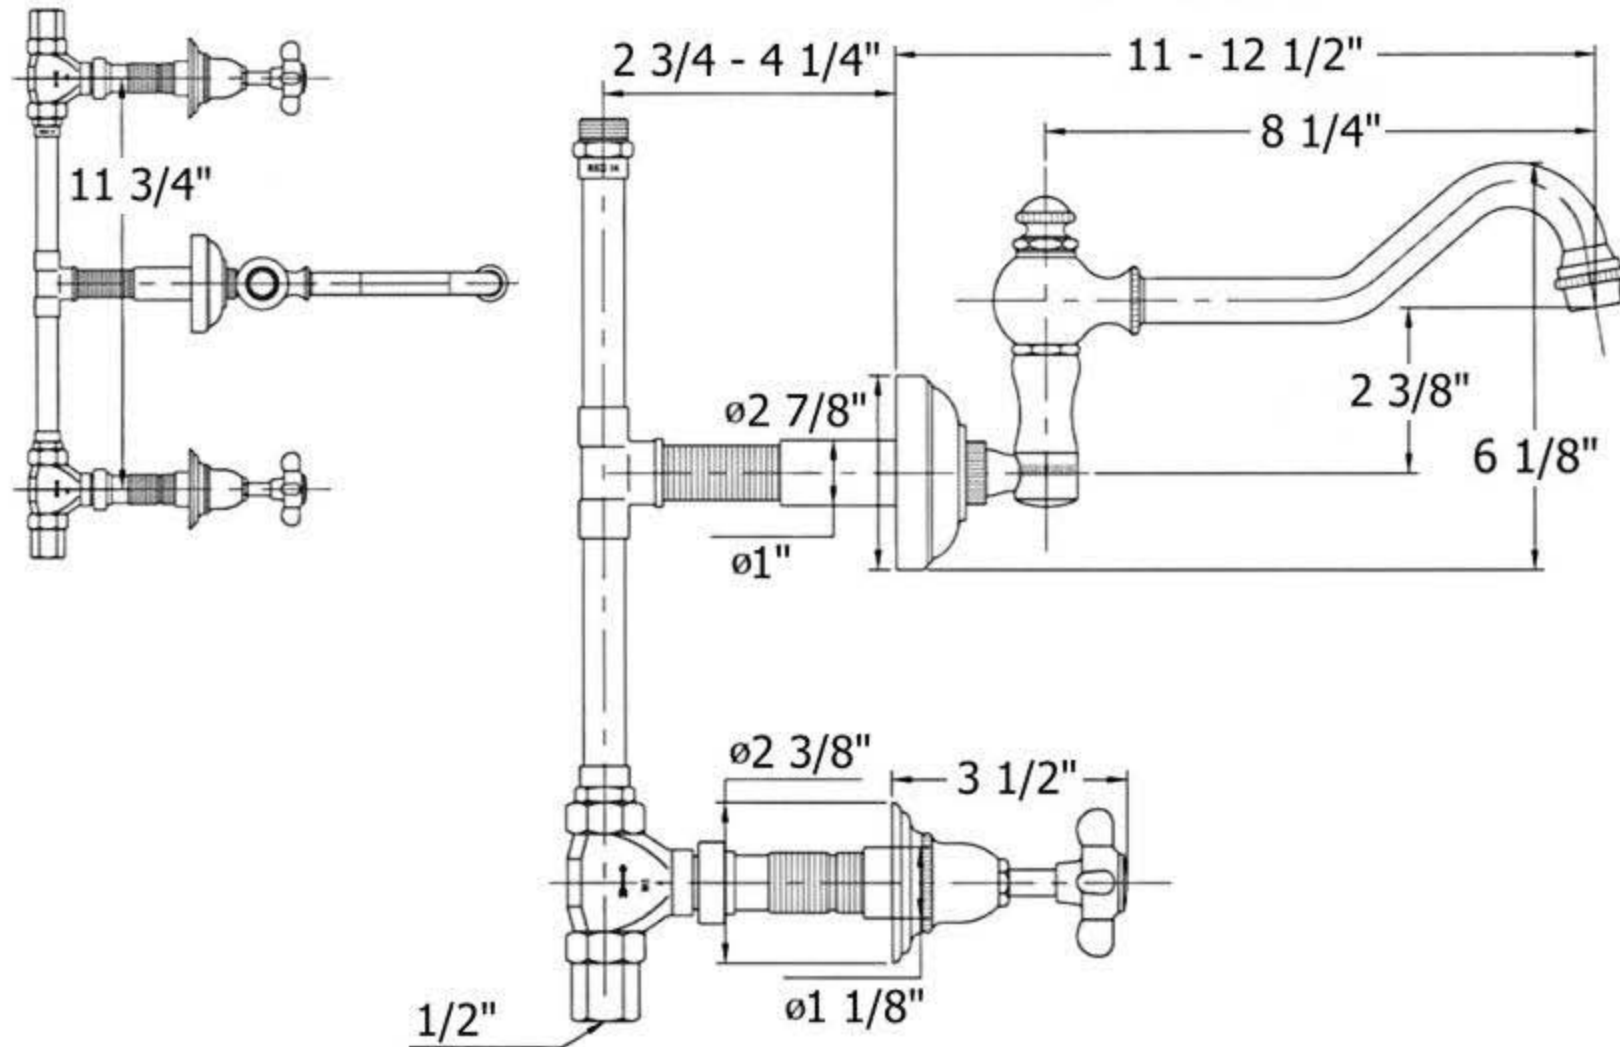

3026 - 'Royale' Three Hole Set Wall Mounted