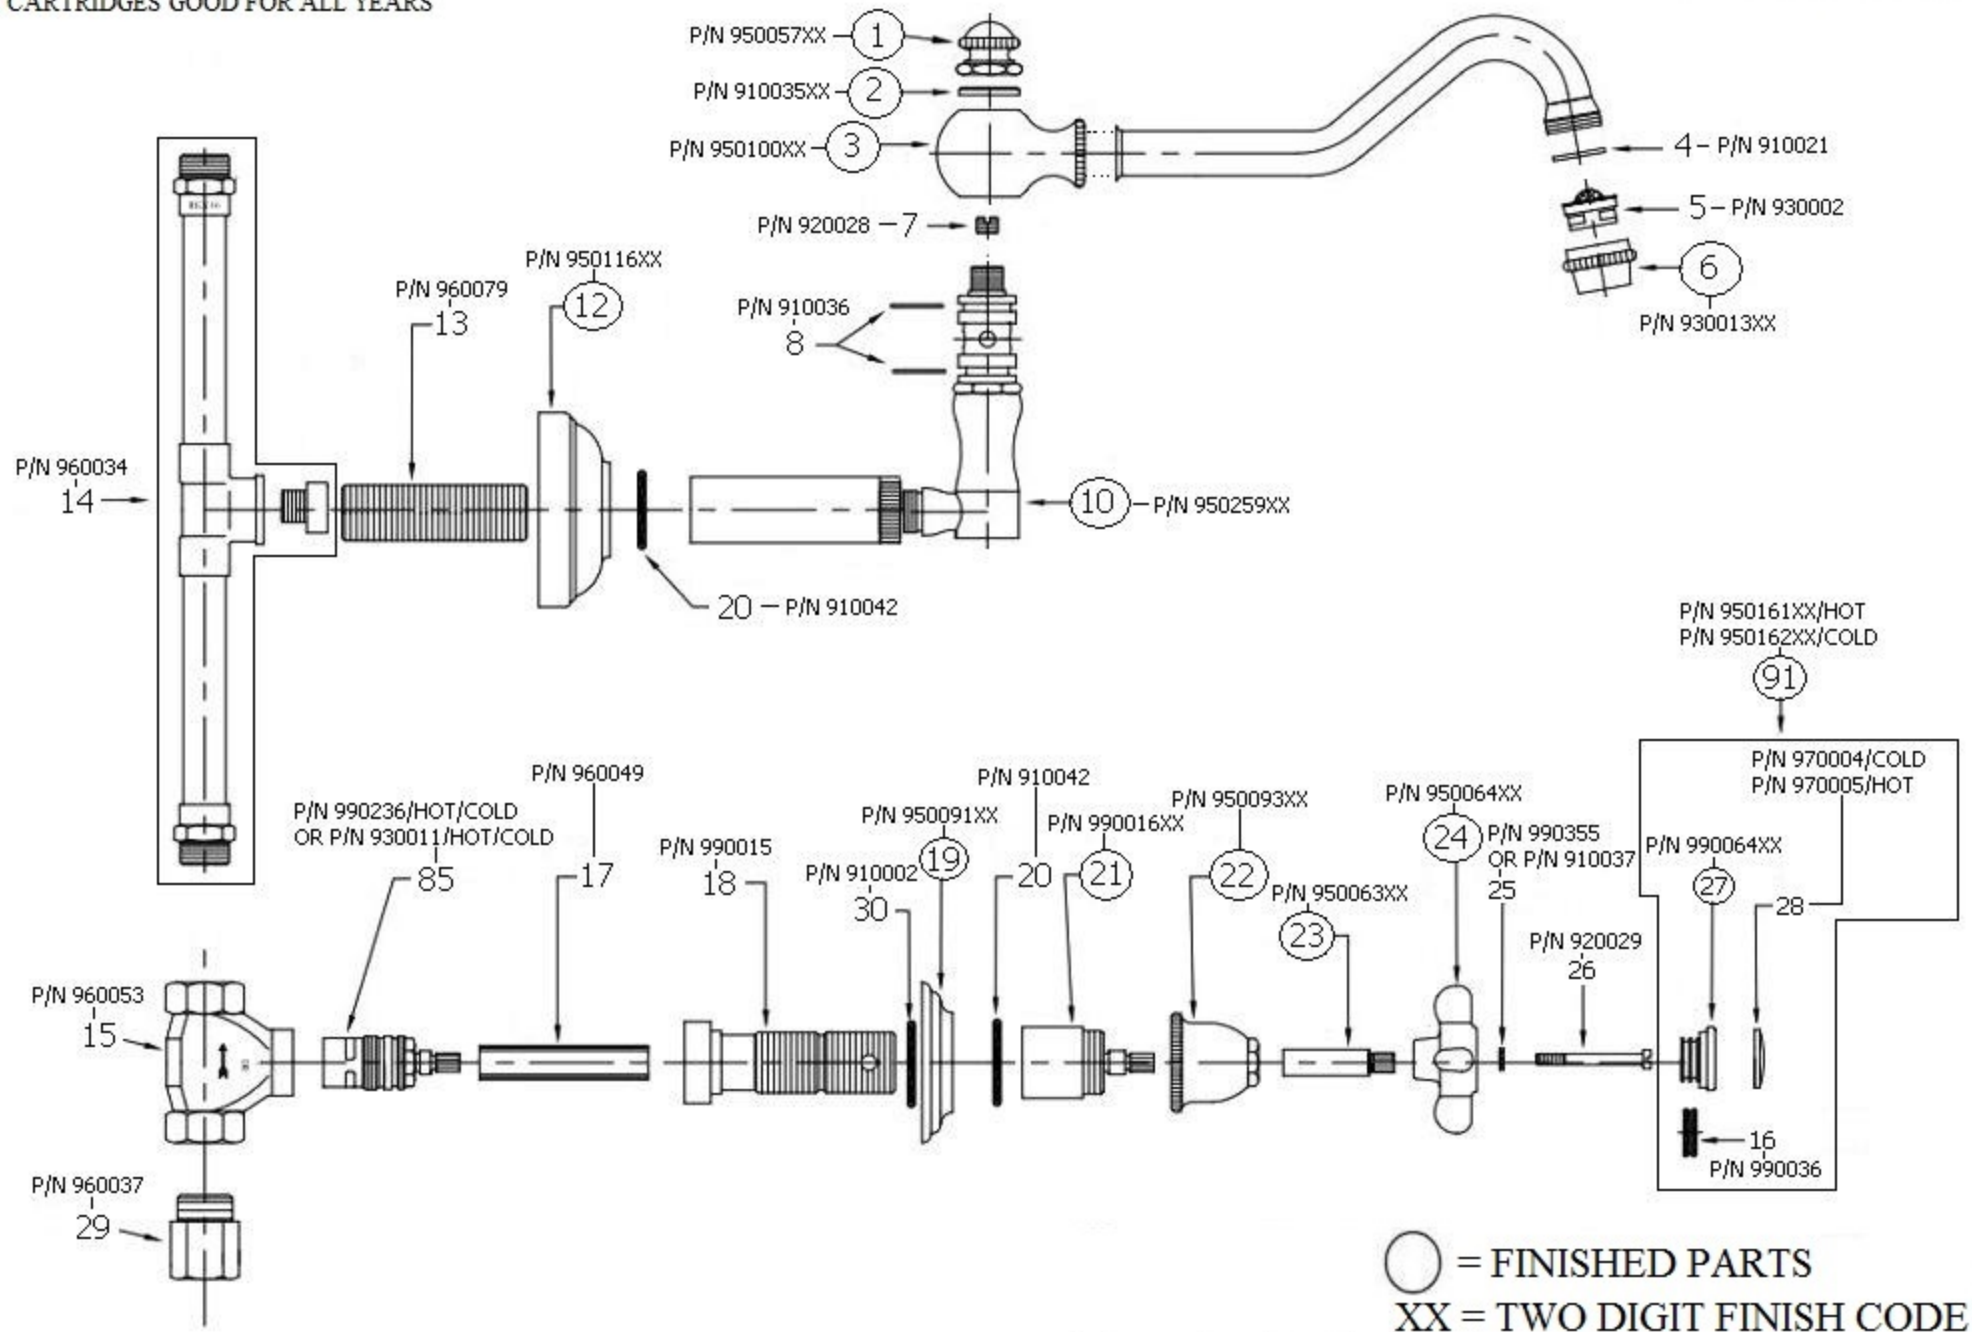

3026 - 'Royale' Three Hole Set Wall Mounted

Technical Information

- IAPMO: NSF/ANSI 61, NSF/ANSI 372 & ASME A112.18.1/CSA B125.1 certified.
- Uses Flühs ceramic cartridges.
- Maximum flow rate is 1.2 GPM with new low flow restrictor.
- Requires 1 ¼" hole drilling.
- Swiveling spout.
- Does "not" include drain.
- ½" female adapters.
- Available finishes are French Weathered Brass (47), Polished Chrome (48), SoliBrass (49), Lacquered Matte Black Nickel (50), Polished Brass (55), Polished Nickel (56), Brushed Nickel (57), Satin Nickel (60), Antique Lacquered Copper (67), Antique Lacquered Brass (68), Weathered Brass (70), Lacquered Polished Black Nickel (71) and Lacquered Polished Copper (80).
- Please See Cleaning Instructions: <http://herbeau.com/CleaningAll.pdf> For Finish Care and Maintenance Information.

Part #	Description
01	Top Knob
02	Finished Washer
03	Spout 8 ¼" – EcoBrass
04	Aerator Washer
05	Aerator Filter
06	Aerator Cover
07	Sealing Screw
08	Spout O-Ring
10	Spout Elbow Assembly
12	Wall Flange
13	Threaded Tube
14	Copper T- Rough – EcoBrass
15	½ Turn Cartridge Housing – EcoBrass
16	Rubber O-Ring
17	Brass Hexagon Tube
18	Brass Extension
19	Wall Escutcheon
20	Rubber O-Ring
21	Inner Trim Housing
22	Bell Escutcheon
23	Handle Stem
24	Cross Handle
25	Washer
26	Handle Screw
27	Finished Insert Holder
28	Ceramic Insert
29	Hot/Cold - Red/Blue ½" Brass Adapter – EcoBrass
30	Flat Rubber Washer
85	½ Turn Ceramic Cartridge – EcoBrass
91	Royale Finished Ceramic Insert Hot/Cold - Red/Blue

3026 - 'Royale' Three Hole Set Wall Mounted

3026 - 'Royale' Three Hole Set Wall Mounted

*990236 CARTRIDGES FOR FAUCETS MADE AFTER 2009.

*930011 CARTRIDGES GOOD FOR ALL YEARS

*P/N = PART NUMBER

Copyright©2017 Herbeau Creations. All rights reserved. All product and specifications are subject to change without notice. Herbeau Creations is not responsible for typographical and/or dimensional errors. Typographical errors are subject to correction.