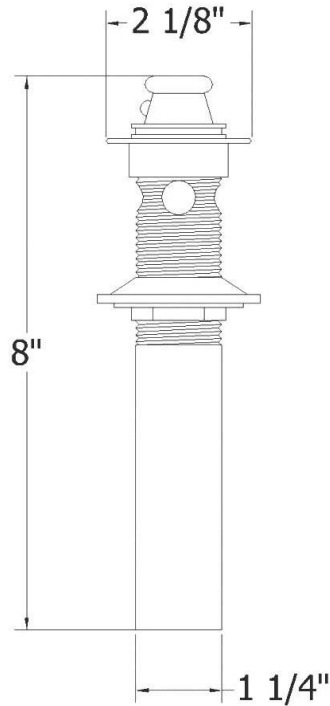

# 3017 – Lift and Turn Pull Out Plug

Part #	Description
01	*Top
02	*Top Connector
03	*Gasket
04	*Nut
05	*Tail Piece With Overflow Holes
*Parts For 3017 Are Not Available Separately*	

## Technical Information

- Fits 1 1/2" opening.
- Tail piece 1 1/4" O.D.
- Has overflow holes.
- Available finishes are French Weathered Brass (47), Polished Chrome (48), SoliBrass (49), Lacquered Matte Black Nickel (50), Old Gold (52), Old Silver (53), Polished Brass (55), Polished Nickel (56), Brushed Nickel (57), Satin Nickel (60), Antique Lacquered Copper (67), Antique Lacquered Brass (68), Weathered Brass (70), Lacquered Polished Black Nickel (71) and Lacquered Polished Copper (80).
- Please See Cleaning Instructions: <http://herbeau.com/CleaningAll.pdf> For Finish Care and Maintenance Information.

# 3017 - Lift & Turn P.O. Plug

\*P/N = PART NUMBER

① →

② →

3 →

4 →

⑤ →

○ = FINISHED PARTS