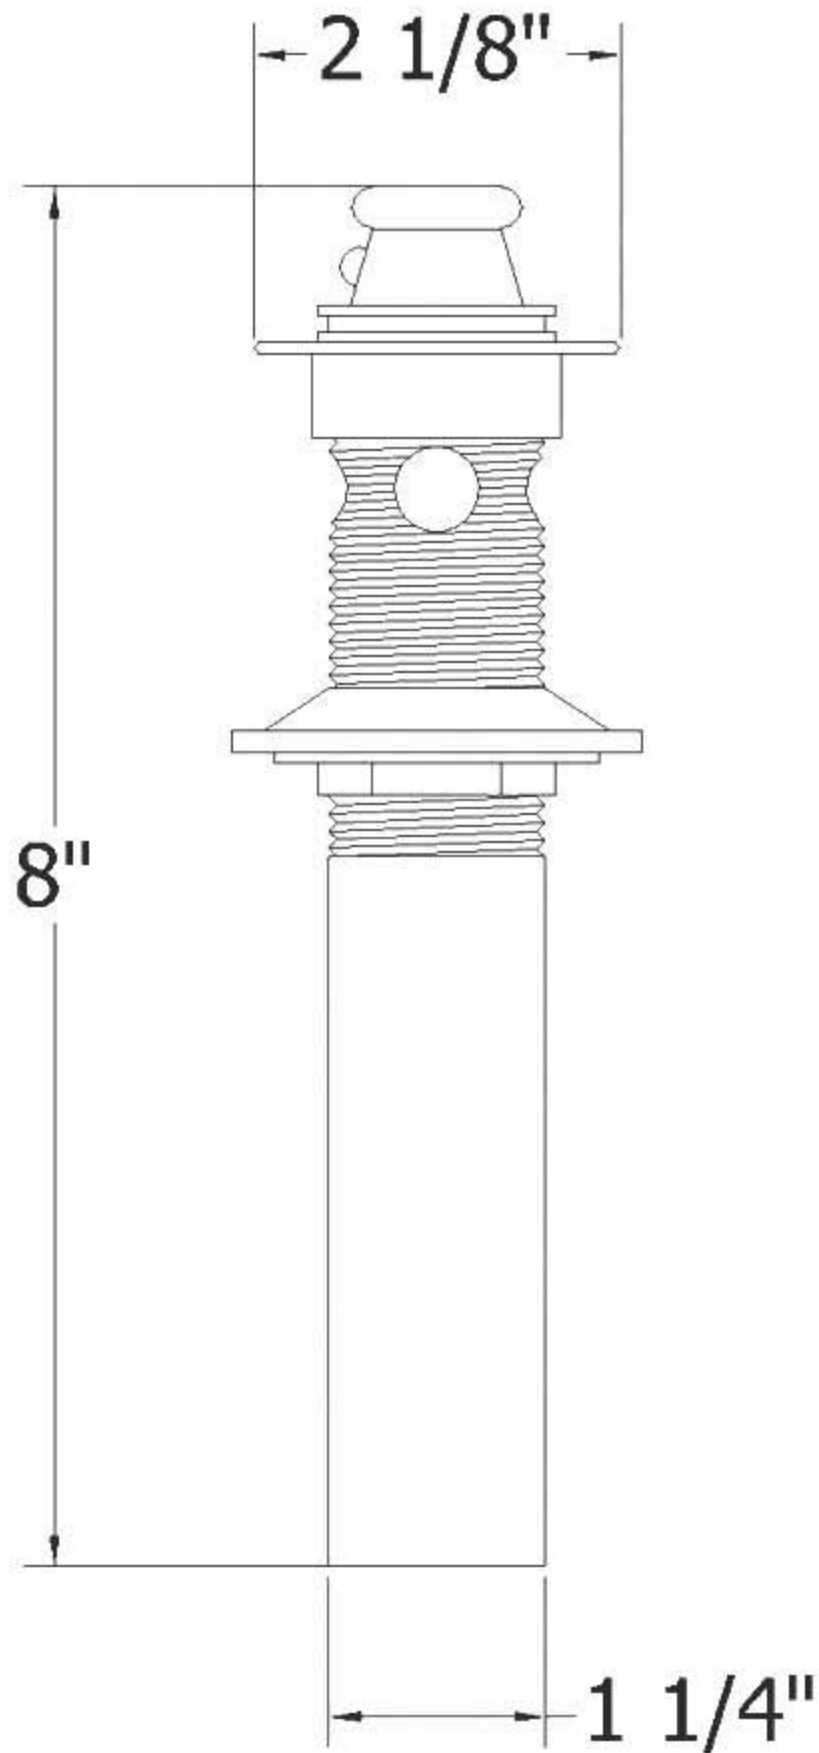

# 3017 – Lift and Turn Pull Out Plug

Part #	Description
01	*Top
02	*Top Connector
03	*Gasket
04	*Nut
05	*Tail Piece With Overflow Holes
*Parts For 3017 Are Not Available Separately*	

## Technical Information

- Fits 1 1/2" opening.
- Tail piece 1 1/4" O.D.
- Has overflow holes.
- Available finishes are French Weathered Brass (47), Polished Chrome (48), SoliBrass (49), Lacquered Matte Black Nickel (50), Old Gold (52), Old Silver (53), Polished Brass (55), Polished Nickel (56), Brushed Nickel (57), Satin Nickel (60), Antique Lacquered Copper (67), Antique Lacquered Brass (68), Weathered Brass (70), Lacquered Polished Black Nickel (71) and Lacquered Polished Copper (80).
- Please See Cleaning Instructions: <http://herbeau.com/CleaningAll.pdf> For Finish Care and Maintenance Information.

# 3017 - Lift & Turn P.O. Plug

# 3017 - Lift & Turn P.O. Plug

\*P/N = PART NUMBER

① →

② →

3 →

4 →

⑤ →

○ = FINISHED PARTS