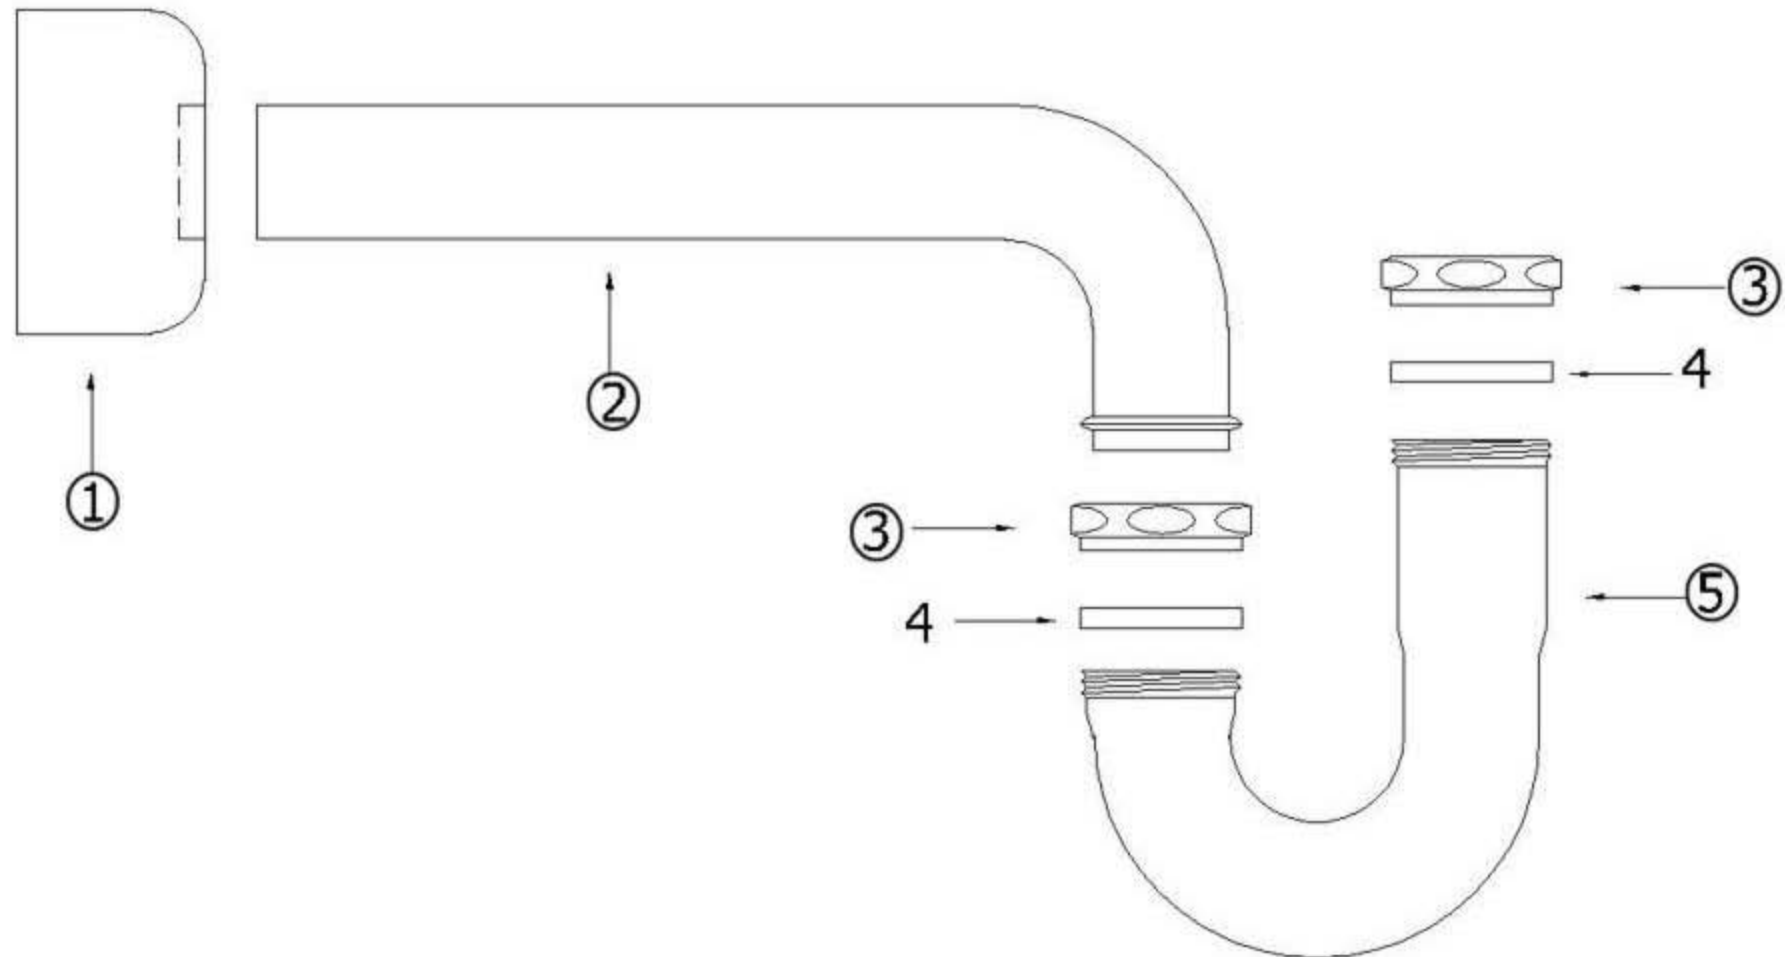

3014 – P-Trap Kit 1 1/4”

Part #	Description
01	*Wall Escutcheon
02	*Wall Pipe
03	*Collar
04	*Gasket
05	*U-Tube
Parts For 3014 Are Not Available Separately	

Technical Information

- 1 1/4” outlet.
- Fits 1 1/4” drain.
- Available finishes are French Weathered Brass (**47**), Polished Chrome (**48**), SoliBrass (**49**), Lacquered Matte Black Nickel (**50**), Old Gold (**52**), Old Silver (**53**), Polished Brass (**55**), Polished Nickel (**56**), Brushed Nickel (**57**), Satin Nickel (**60**), Antique Lacquered Copper (**67**), Antique Lacquered Brass (**68**), Weathered Brass (**70**), Lacquered Polished Black Nickel (**71**) and Lacquered Polished Copper (**80**).
- Please See Cleaning Instructions: <http://herbeau.com/CleaningAll.pdf> For Finish Care and Maintenance Information.

* Parts For 3013 Are Not Available Separately*

Herbeau®
L'Art du Sanitaire depuis 1857

3014 - P-Trap Kit 1 1/4"

3014 - P-Trap Kit 1 1/4"

*P/N = PART NUMBER

○ = FINISHED PARTS

PARTS ARE NOT AVAILABLE SEPARATELY