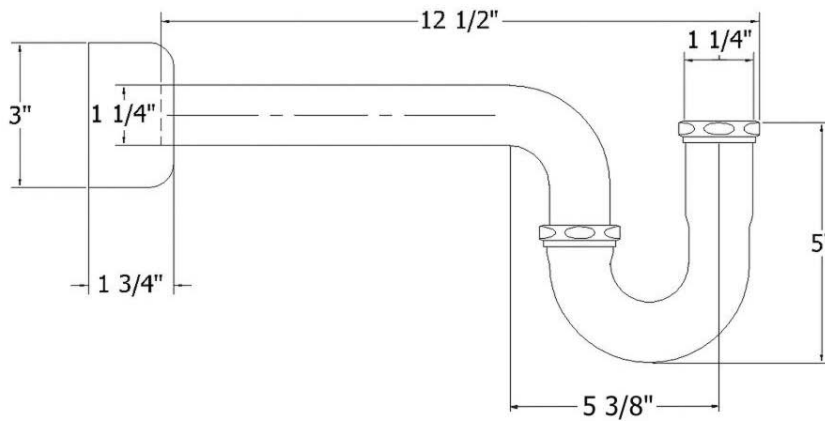

3014 – P-Trap Kit 1 1/4”

Part #	Description
01	*Wall Escutcheon
02	*Wall Pipe
03	*Collar
04	*Gasket
05	*U-Tube
Parts For 3014 Are Not Available Separately	

Technical Information

- 1 1/4” outlet.
- Fits 1 1/4” drain.
- Available finishes are French Weathered Brass (**47**), Polished Chrome (**48**), SoliBrass (**49**), Lacquered Matte Black Nickel (**50**), Old Gold (**52**), Old Silver (**53**), Polished Brass (**55**), Polished Nickel (**56**), Brushed Nickel (**57**), Satin Nickel (**60**), Antique Lacquered Copper (**67**), Antique Lacquered Brass (**68**), Weathered Brass (**70**), Lacquered Polished Black Nickel (**71**) and Lacquered Polished Copper (**80**).
- Please See Cleaning Instructions: <http://herbeau.com/CleaningAll.pdf> For Finish Care and Maintenance Information.

* Parts For 3013 Are Not Available Separately*

Herbeau®
L'Art du Sanitaire depuis 1857

3014 - P-Trap Kit 1 1/4"

3014 - P-Trap Kit 1 1/4"

*P/N = PART NUMBER

○ = FINISHED PARTS

PARTS ARE NOT AVAILABLE SEPARATELY