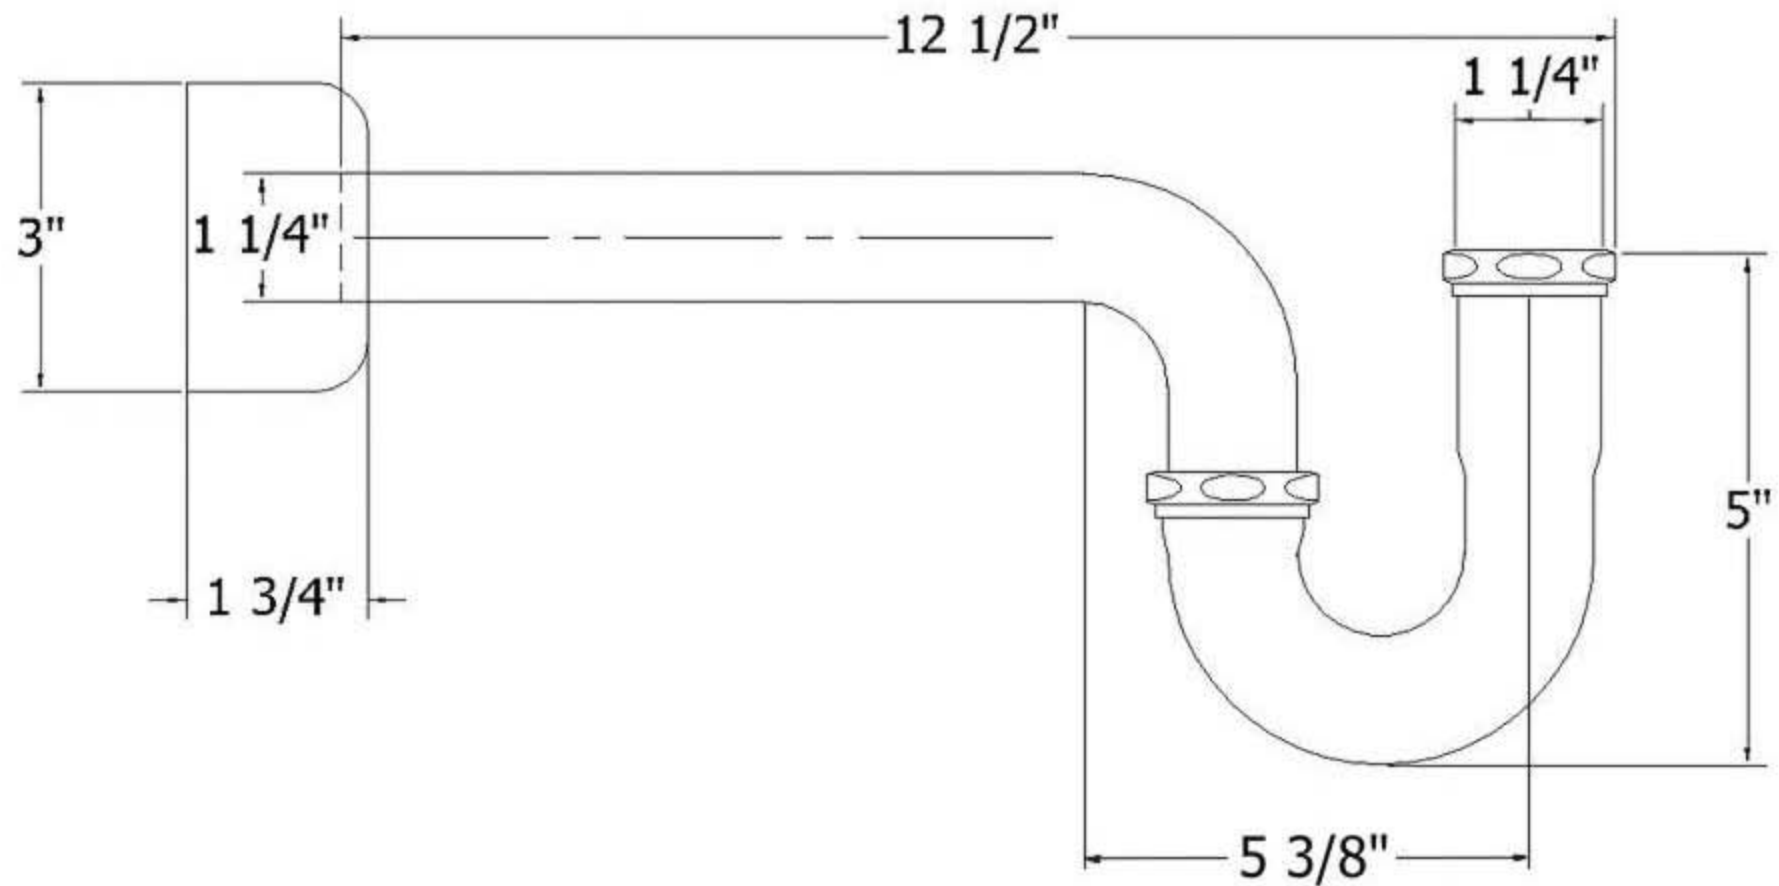

3014 – P-Trap Kit 1 1/4”

Part #	Description
01	*Wall Escutcheon
02	*Wall Pipe
03	*Collar
04	*Gasket
05	*U-Tube
Parts For 3014 Are Not Available Separately	

Technical Information

- 1 1/4” outlet.
- Fits 1 1/4” drain.
- Available finishes are French Weathered Brass (**47**), Polished Chrome (**48**), SoliBrass (**49**), Lacquered Matte Black Nickel (**50**), Old Gold (**52**), Old Silver (**53**), Polished Brass (**55**), Polished Nickel (**56**), Brushed Nickel (**57**), Satin Nickel (**60**), Antique Lacquered Copper (**67**), Antique Lacquered Brass (**68**), Weathered Brass (**70**), Lacquered Polished Black Nickel (**71**) and Lacquered Polished Copper (**80**).
- Please See Cleaning Instructions: <http://herbeau.com/CleaningAll.pdf> For Finish Care and Maintenance Information.

* Parts For 3013 Are Not Available Separately*

Herbeau®
L'Art du Sanitaire depuis 1857

3014 - P-Trap Kit 1 1/4"

3014 - P-Trap Kit 1 1/4"

*P/N = PART NUMBER

○ = FINISHED PARTS

PARTS ARE NOT AVAILABLE SEPARATELY