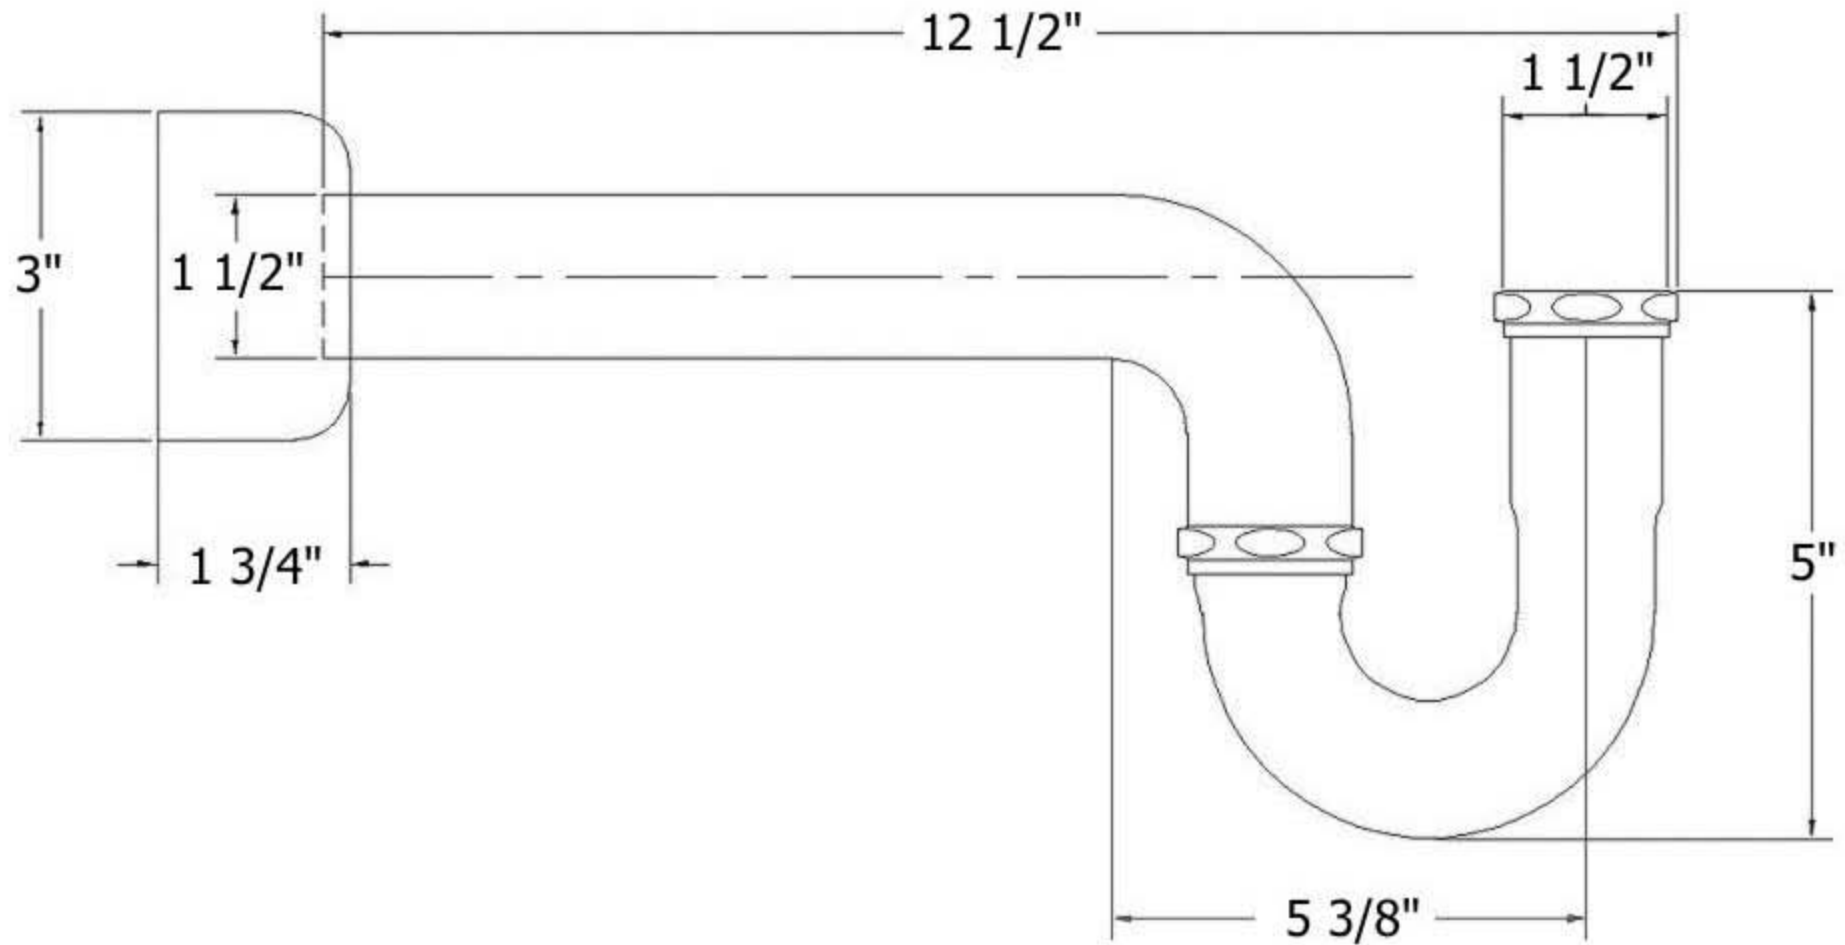

3013 – P-Trap Kit 1 1/2”

Part #	Description
01	*Wall Escutcheon
02	*Wall Pipe
03	*Collar
04	*Gasket
05	*U-Tube
Parts For 3013 Are Not Available Separately	

Technical Information

- 1 1/2” outlet.
- Fits 1 1/2” drain.
- Available finishes are French Weathered Brass (**47**), Polished Chrome (**48**), SoliBrass (**49**), Lacquered Matte Black Nickel (**50**), Old Gold (**52**), Old Silver (**53**), Polished Brass (**55**), Polished Nickel (**56**), Brushed Nickel (**57**), Satin Nickel (**60**), Antique Lacquered Copper (**67**), Antique Lacquered Brass (**68**), Weathered Brass (**70**), Lacquered Polished Black Nickel (**71**) and Lacquered Polished Copper (**80**).
- Please See Cleaning Instructions: <http://herbeau.com/CleaningAll.pdf> For Finish Care and Maintenance Information.

* Parts For 3013 Are Not Available Separately*

Herbeau[®]
L'Art du Sanitaire depuis 1857

3013 - P-Trap Kit 1 1/2"

3013 - P-Trap Kit 1 1/2"

*P/N = PART NUMBER

○ = FINISHED PARTS

PARTS ARE NOT AVAILABLE SEPARATELY