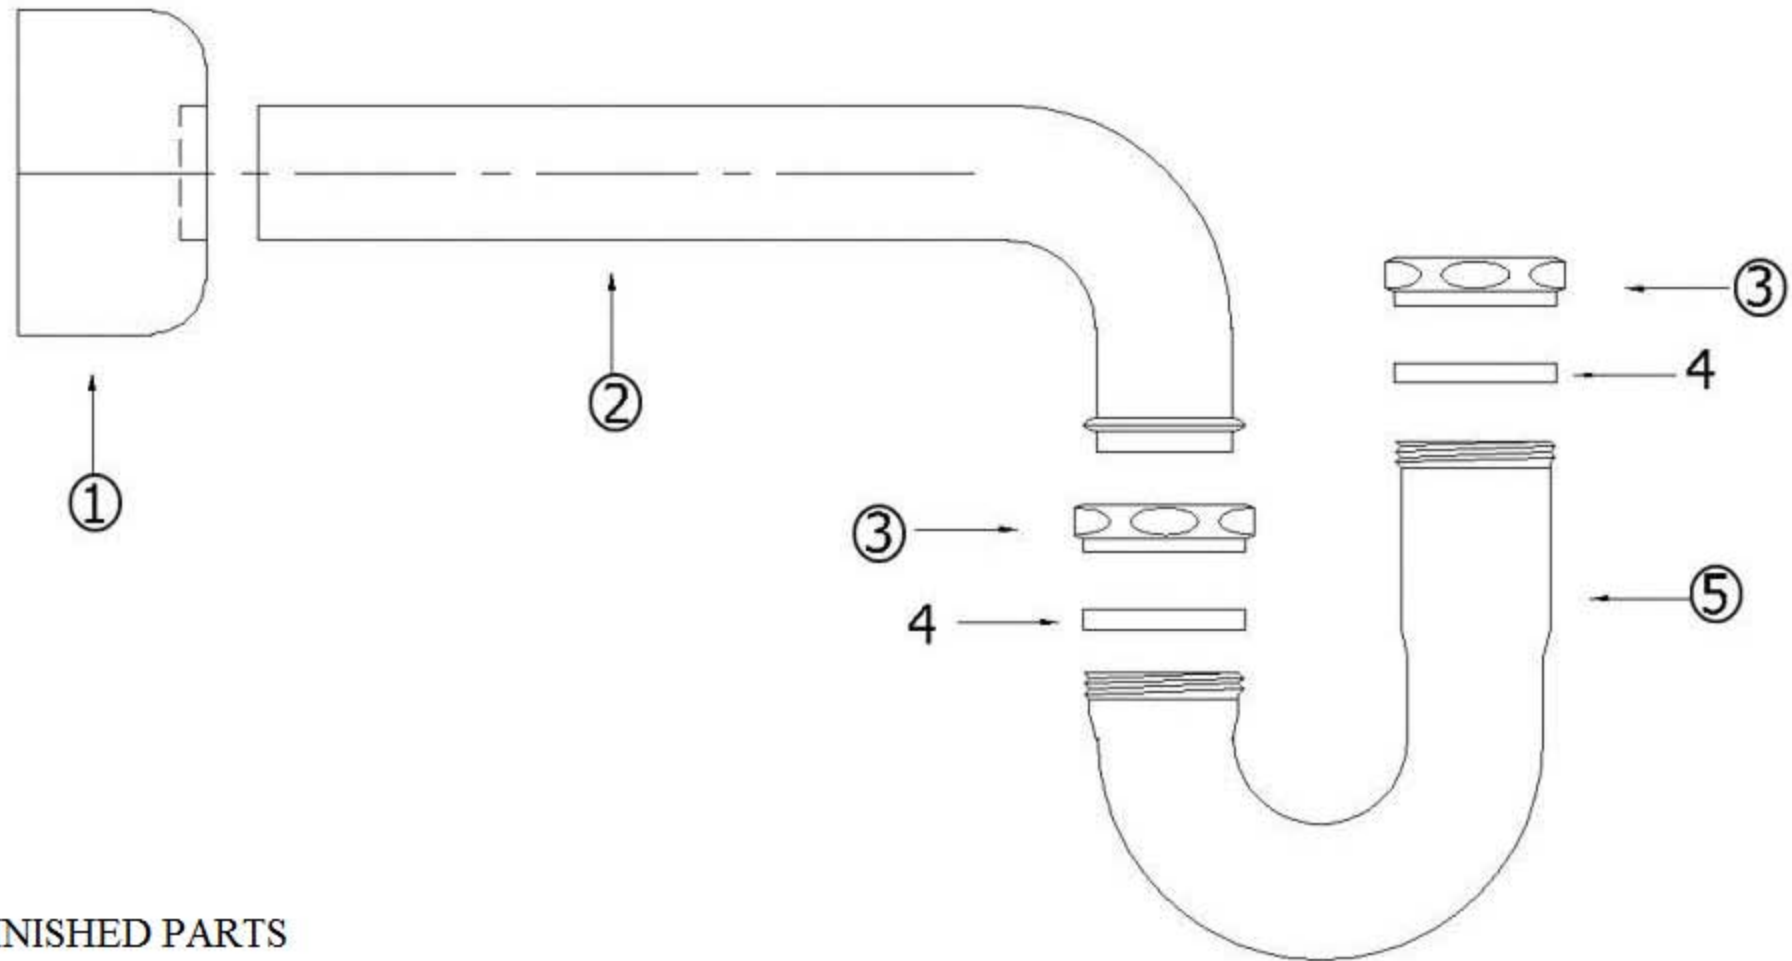

3013 – P-Trap Kit 1 1/2”

Part #	Description
01	*Wall Escutcheon
02	*Wall Pipe
03	*Collar
04	*Gasket
05	*U-Tube
Parts For 3013 Are Not Available Separately	

Technical Information

- 1 1/2” outlet.
- Fits 1 1/2” drain.
- Available finishes are French Weathered Brass (**47**), Polished Chrome (**48**), SoliBrass (**49**), Lacquered Matte Black Nickel (**50**), Old Gold (**52**), Old Silver (**53**), Polished Brass (**55**), Polished Nickel (**56**), Brushed Nickel (**57**), Satin Nickel (**60**), Antique Lacquered Copper (**67**), Antique Lacquered Brass (**68**), Weathered Brass (**70**), Lacquered Polished Black Nickel (**71**) and Lacquered Polished Copper (**80**).
- Please See Cleaning Instructions: <http://herbeau.com/CleaningAll.pdf> For Finish Care and Maintenance Information.

* Parts For 3013 Are Not Available Separately*

Herbeau[®]
L'Art du Sanitaire depuis 1857

3013 - P-Trap Kit 1 1/2"

3013 - P-Trap Kit 1 1/2"

*P/N = PART NUMBER

○ = FINISHED PARTS

PARTS ARE NOT AVAILABLE SEPARATELY