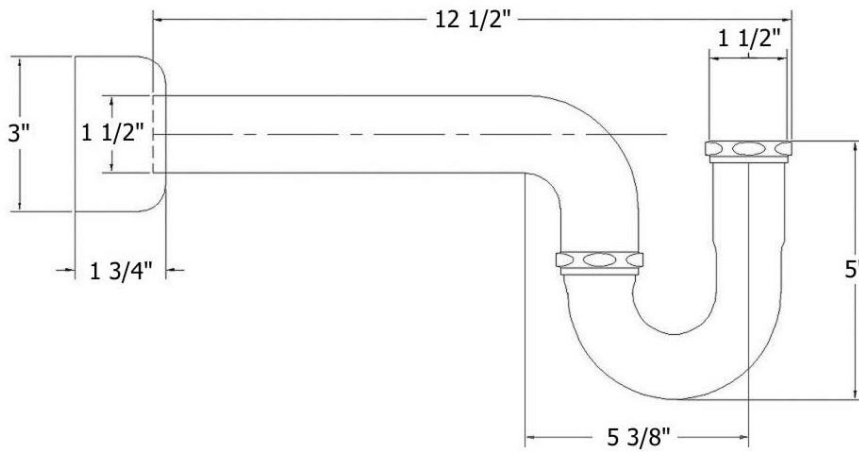

3013 – P-Trap Kit 1 1/2”

Part #	Description
01	*Wall Escutcheon
02	*Wall Pipe
03	*Collar
04	*Gasket
05	*U-Tube
Parts For 3013 Are Not Available Separately	

Technical Information

- 1 1/2” outlet.
- Fits 1 1/2” drain.
- Available finishes are French Weathered Brass (**47**), Polished Chrome (**48**), SoliBrass (**49**), Lacquered Matte Black Nickel (**50**), Old Gold (**52**), Old Silver (**53**), Polished Brass (**55**), Polished Nickel (**56**), Brushed Nickel (**57**), Satin Nickel (**60**), Antique Lacquered Copper (**67**), Antique Lacquered Brass (**68**), Weathered Brass (**70**), Lacquered Polished Black Nickel (**71**) and Lacquered Polished Copper (**80**).
- Please See Cleaning Instructions: <http://herbeau.com/CleaningAll.pdf> For Finish Care and Maintenance Information.

* Parts For 3013 Are Not Available Separately*

Herbeau[®]
L'Art du Sanitaire depuis 1857

3013 - P-Trap Kit 1 1/2"

3013 - P-Trap Kit 1 1/2"

*P/N = PART NUMBER

○ = FINISHED PARTS

PARTS ARE NOT AVAILABLE SEPARATELY