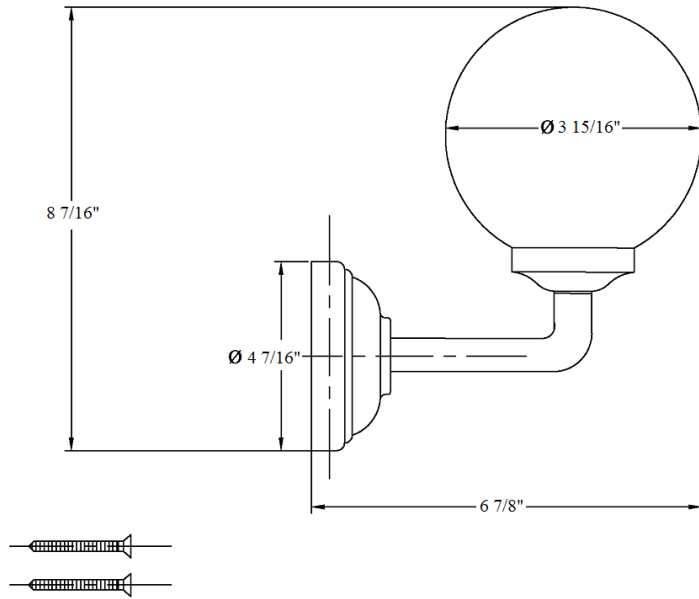

# 2914 – ‘Lille’ Wall Light

Part #	Description
01	Main Body Escutcheon
02	Socket Set For Wall Light
03	Nut
04	Electric Wire Set
05	Lille Light Globe
06	Metal Ring & Rubber Washer
07	Long Screw
08	Threaded Stem
09	Finished Nut
10	Wall Mount Plate
11	Light Escutcheon
12	Mounting Screw Kit
13	Lille Light Arm
14	Electrical Plate
15	Screw Cap

## Technical Information

- Frosted globe.
- Maximum 40 watt Candelabra bulb.
- Available finishes are French Weathered Brass (**47**), Polished Chrome (**48**), SoliBrass (**49**), Lacquered Matte Black Nickel (**50**), Old Gold (**52**), Old Silver (**53**), Polished Brass (**55**), Polished Nickel (**56**), Brushed Nickel (**57**), Satin Nickel (**60**), Antique Lacquered Copper (**67**), Antique Lacquered Brass (**68**), Weathered Brass (**70**), Lacquered Polished Black Nickel (**71**) and Lacquered Polished Copper (**80**).
- Please See Cleaning Instructions: <http://herbeau.com/CleaningAll.pdf> For Finish Care and Maintenance Information.

Please follow example when ordering parts for ‘Lille’ wall Light

- To order part#01 – Main body Escutcheon
  - 950099xx
- Please substitute finish number needed in place of **xx**

**Herbeau**<sup>®</sup>  
L'Art du Sanitaire depuis 1857