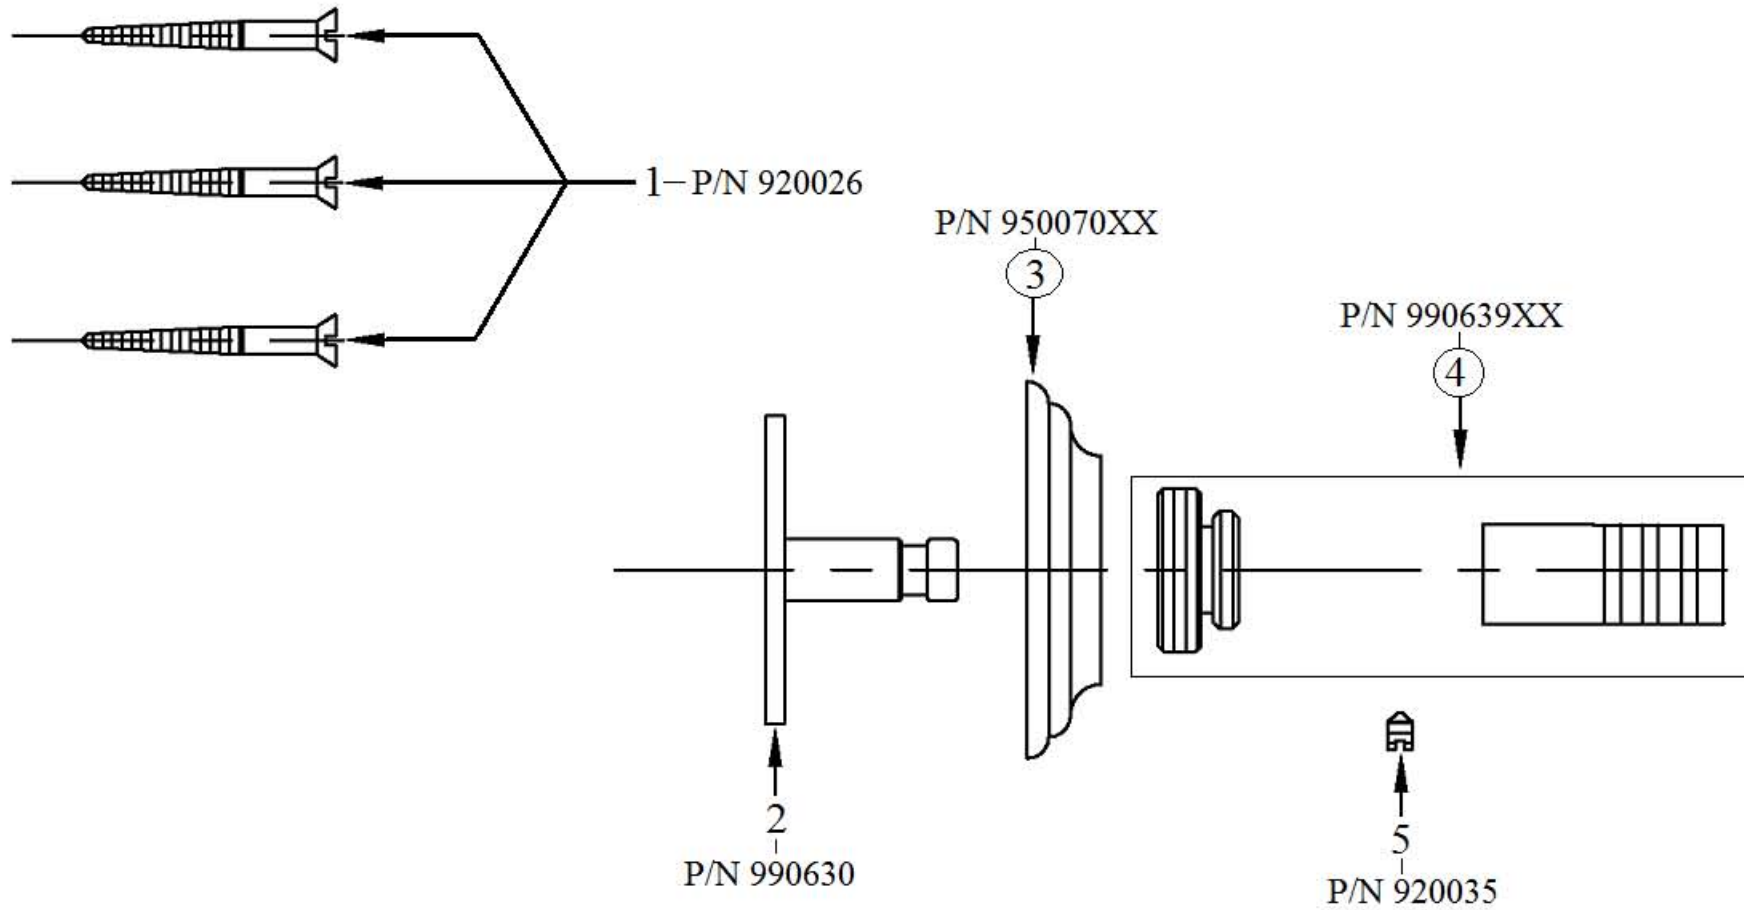

2912 - 'Lille' Robe Hook

*P/N = PART NUMBER

○ = FINISHED PARTS

XX = TWO DIGIT FINISH CODE