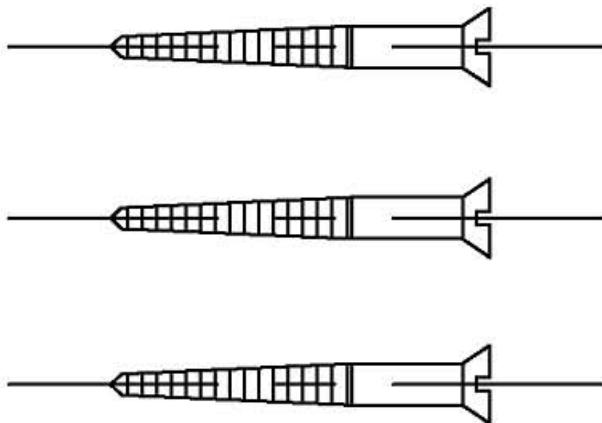

2912 - 'Lille' Robe Hook